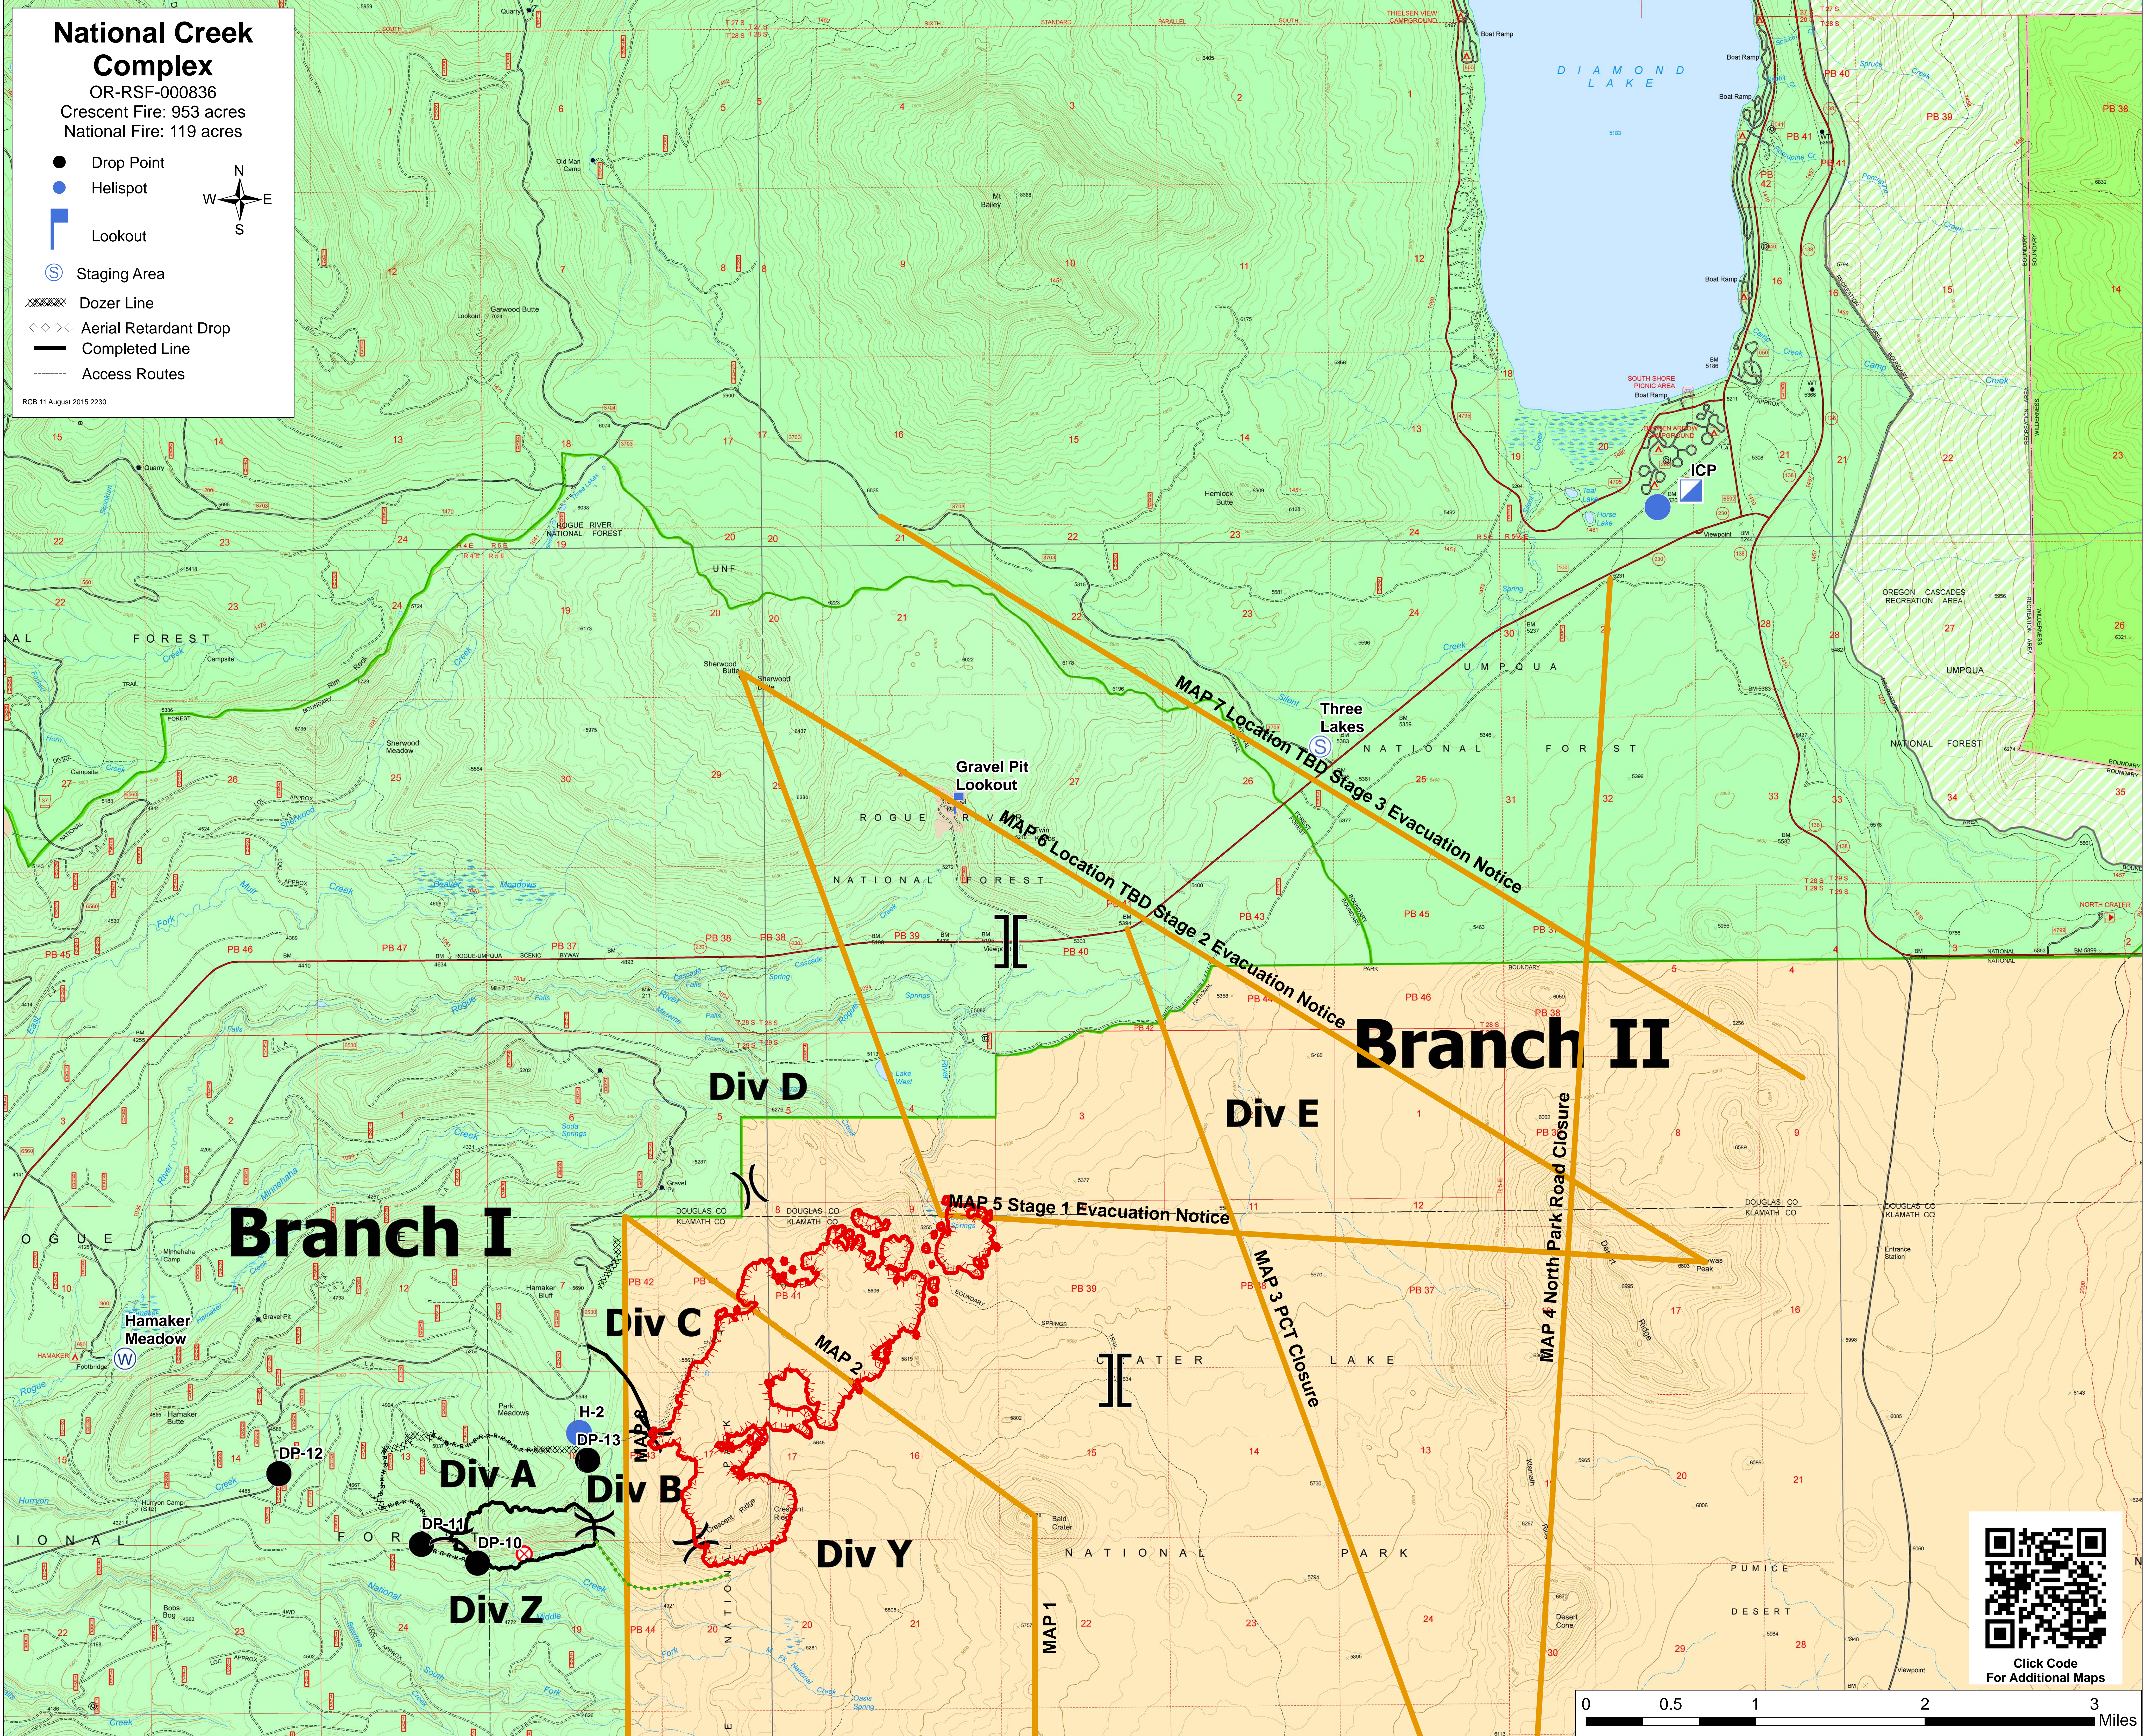

National Creek Complex

OR-RSF-000836
Crescent Fire: 953 acres
National Fire: 119 acres

- Drop Point
- Helispot
- Lookout
- ⊙ Staging Area
- ▨ Dozer Line
- ◇◇◇◇ Aerial Retardant Drop
- Completed Line
- Access Routes

RCB 11 August 2015 2230

Branch I

Branch II

Div A

Div B

Div C

Div D

Div E

Div Y

Div Z

MAP 5 Stage 1 Evacuation Notice

MAP 6 Location TBD Stage 2 Evacuation Notice

MAP 7 Location TBD Stage 3 Evacuation Notice

MAP 3 PCT Closure

MAP 4 North Park Road Closure

MAP 1

MAP 2

Hamaker Meadow

Gravel Pit Lookout

Three Lakes

ICP

Click Code For Additional Maps