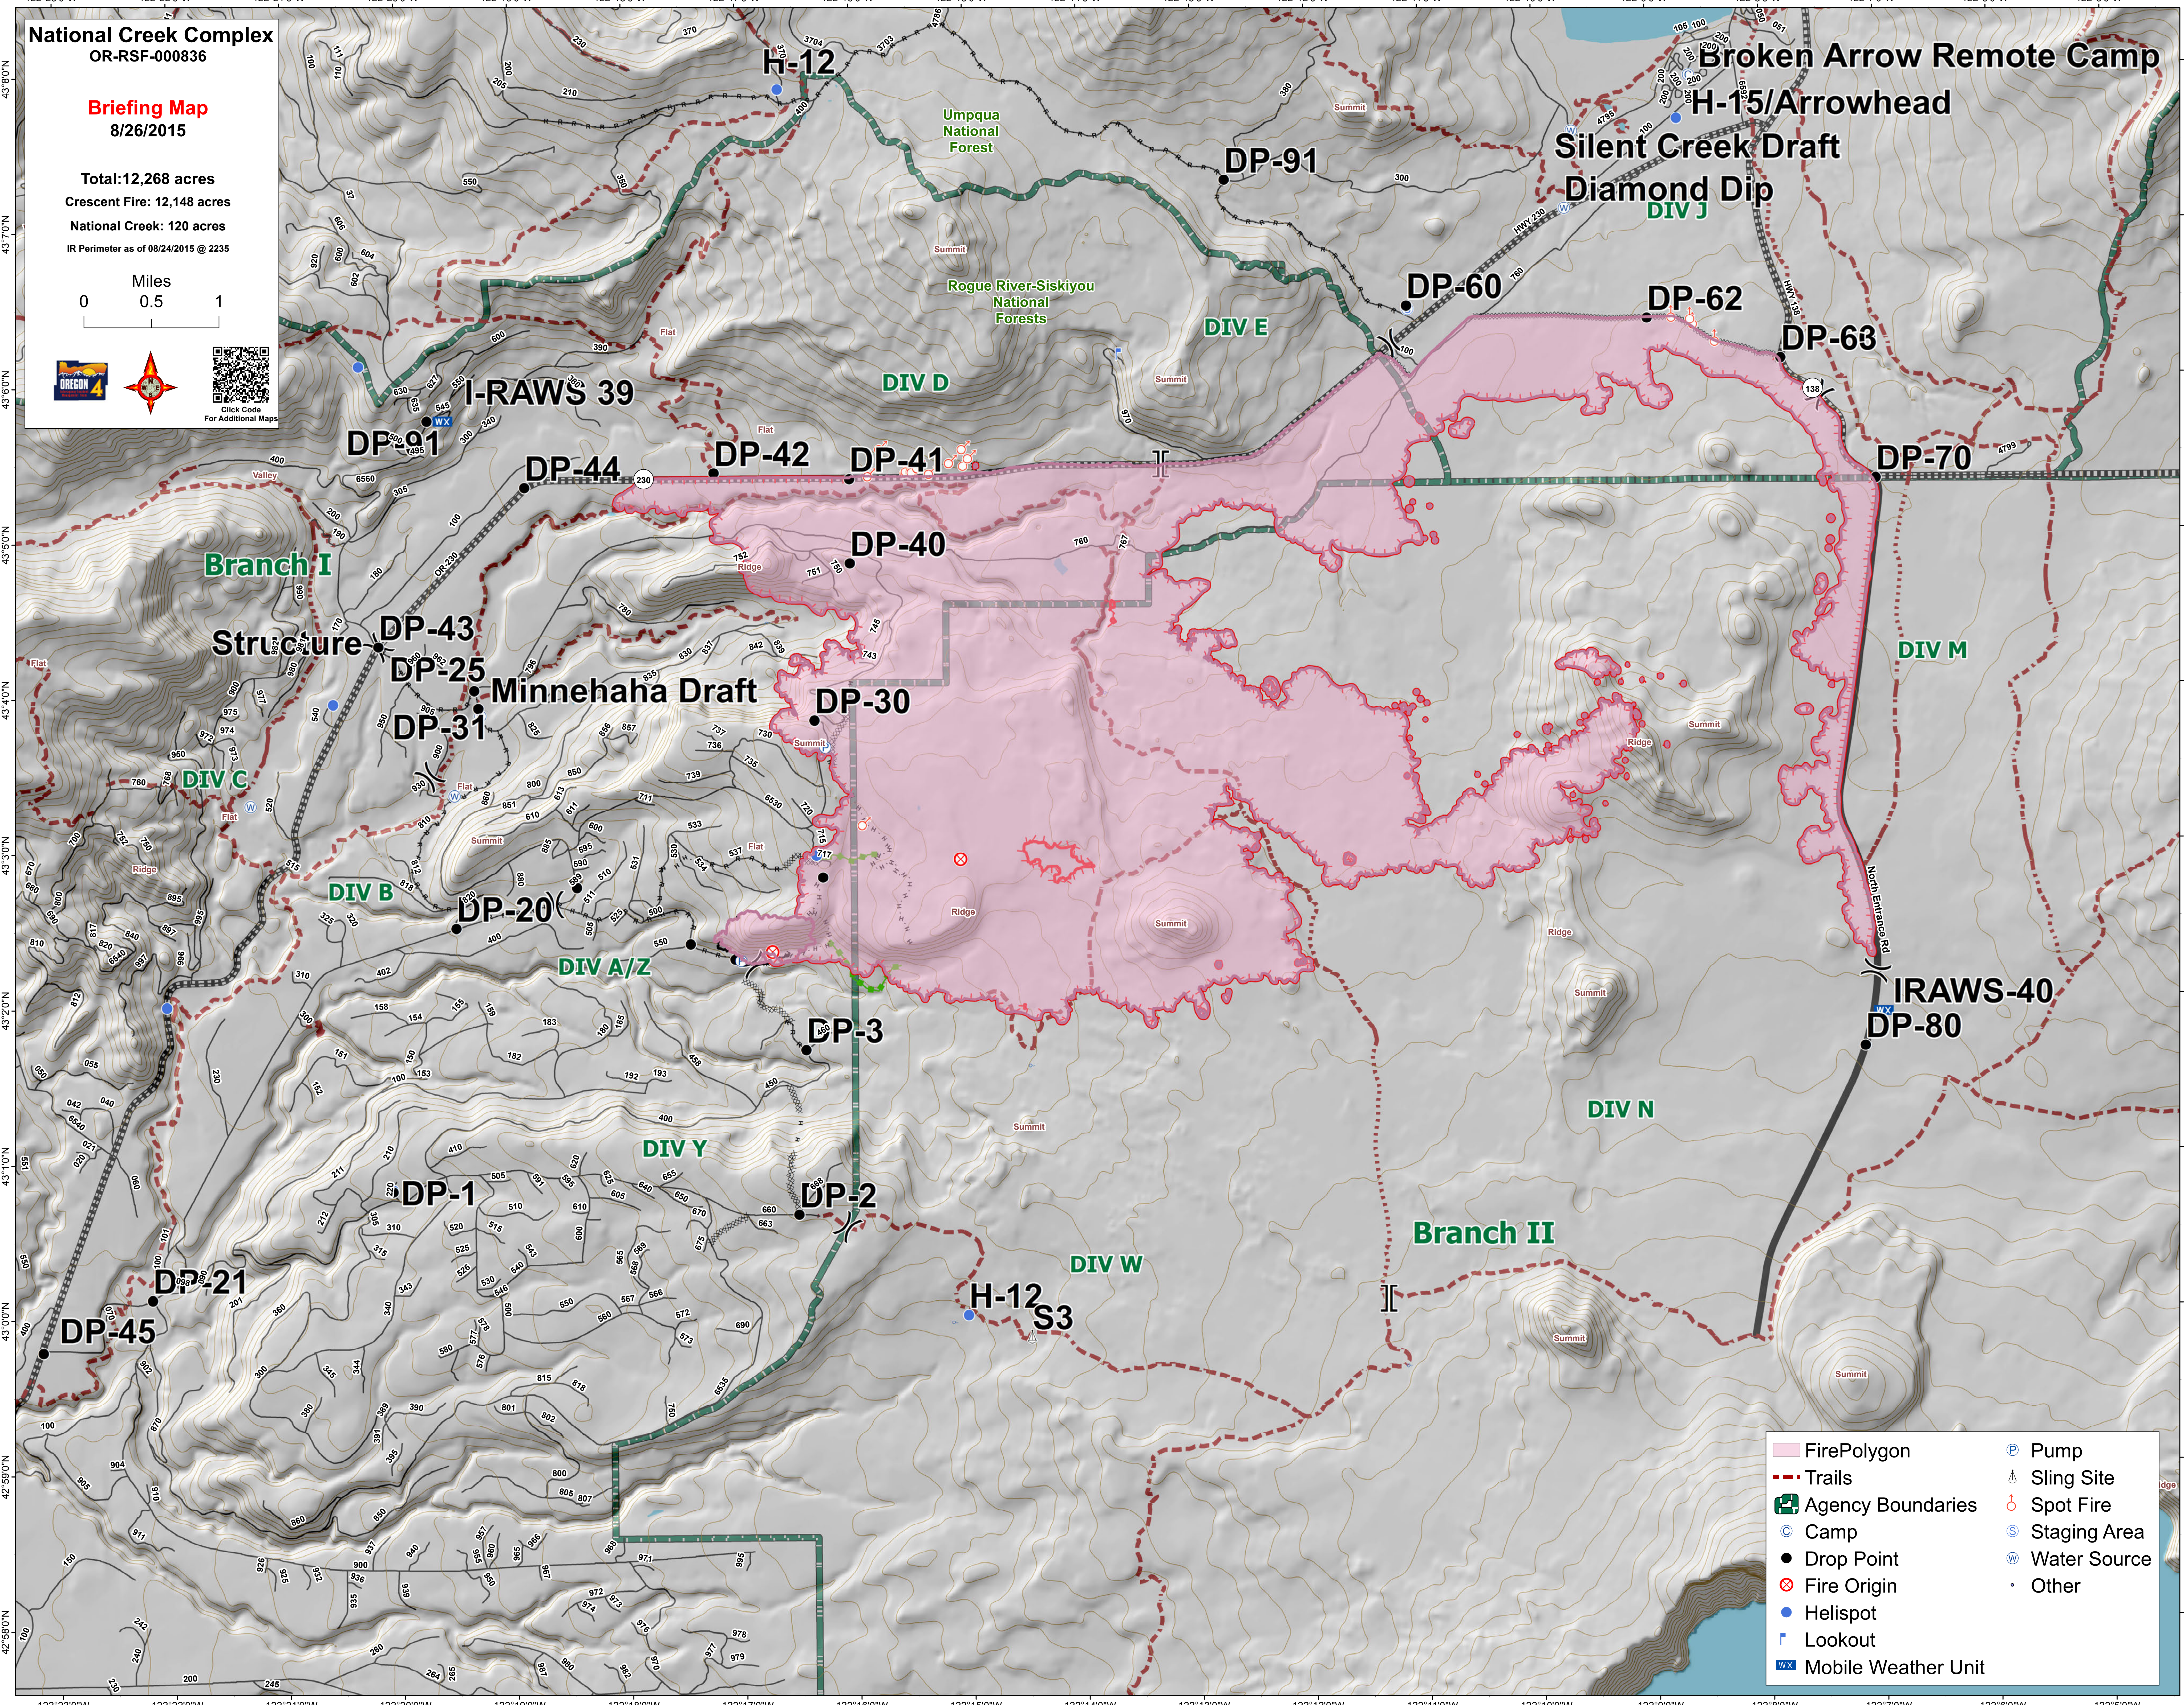

**National Creek Complex**  
OR-RSF-000836

**Briefing Map**  
8/26/2015

Total: 12,268 acres  
Crescent Fire: 12,148 acres  
National Creek: 120 acres  
IR Perimeter as of 08/24/2015 @ 2235

- |                     |              |
|---------------------|--------------|
| FirePolygon         | Pump         |
| Trails              | Sling Site   |
| Agency Boundaries   | Spot Fire    |
| Camp                | Staging Area |
| Drop Point          | Water Source |
| Fire Origin         | Other        |
| Helispot            |              |
| Lookout             |              |
| Mobile Weather Unit |              |