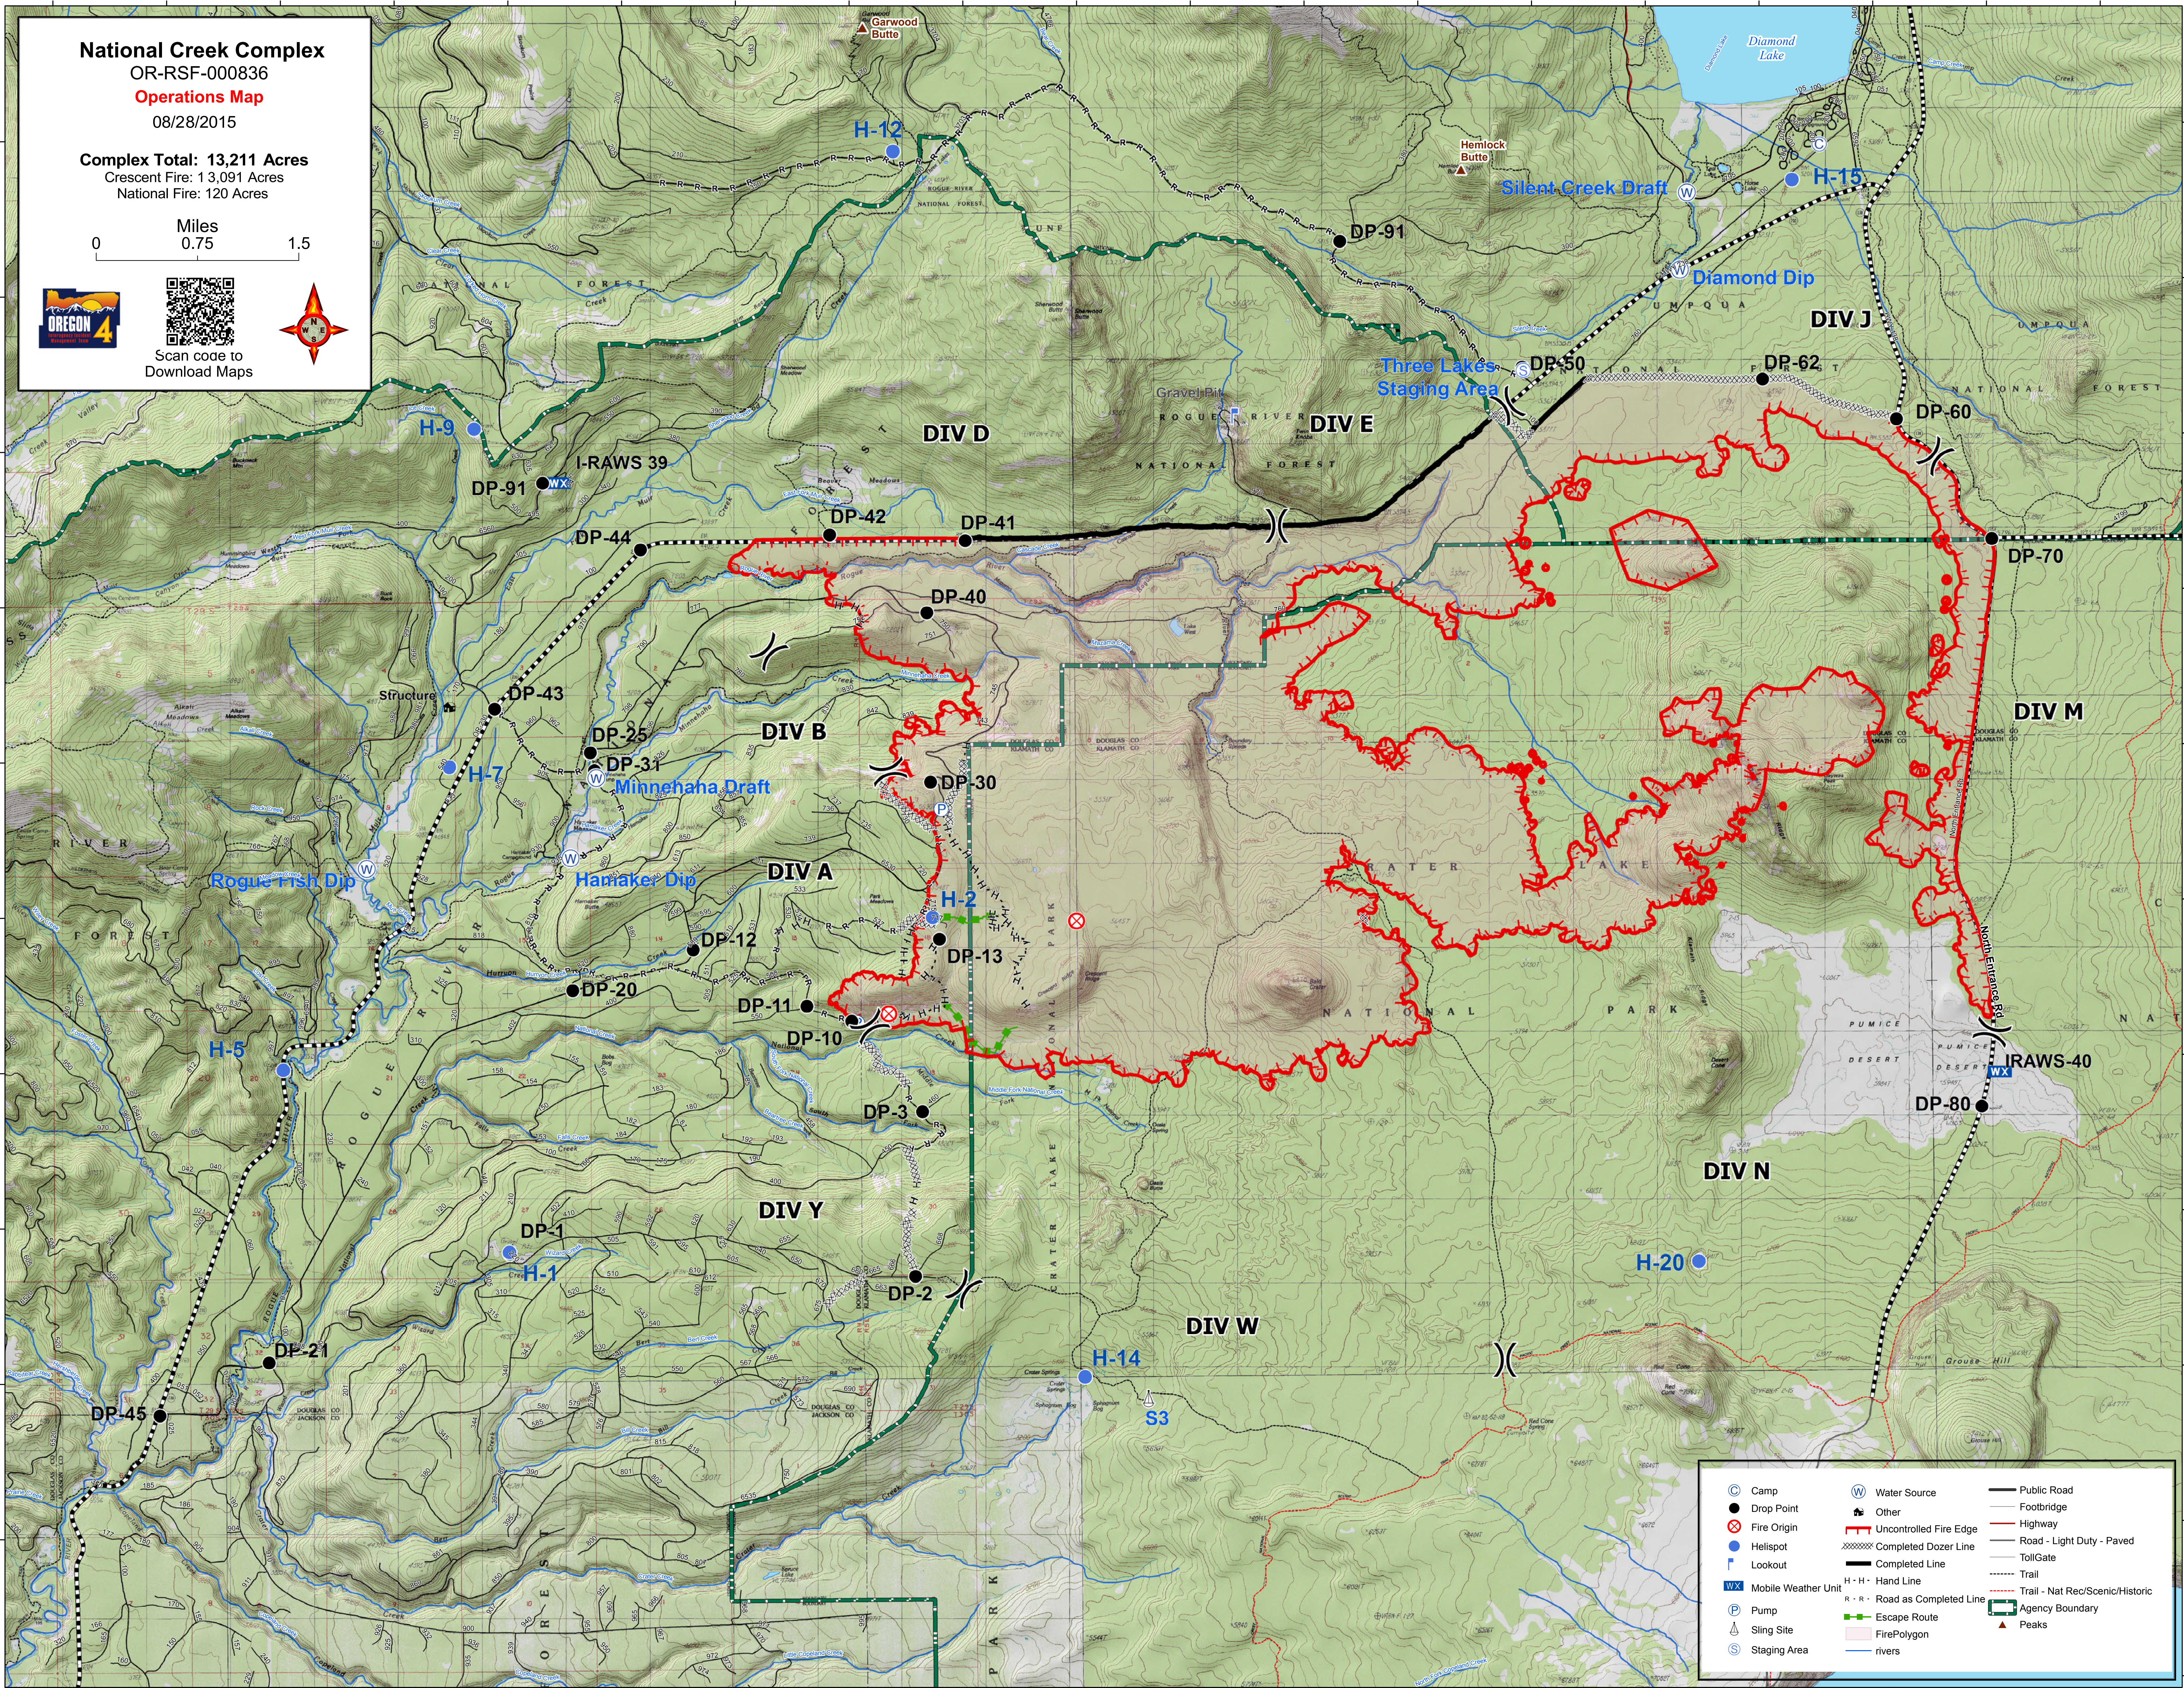

# National Creek Complex

OR-RSF-000836

Operations Map

08/28/2015

Complex Total: 13,211 Acres

Crescent Fire: 13,091 Acres

National Fire: 120 Acres

Scan code to Download Maps

Camp	Water Source	Public Road
Drop Point	Other	Footbridge
Fire Origin	Uncontrolled Fire Edge	Highway
Helispot	Completed Dozer Line	Road - Light Duty - Paved
Lookout	Completed Line	Toll Gate
Mobile Weather Unit	Hand Line	Trail
Pump	Escape Route	Trail - Nat Rec/Scenic/Historic
Sling Site	Fire Polygon	Agency Boundary
Staging Area	rivers	Peaks