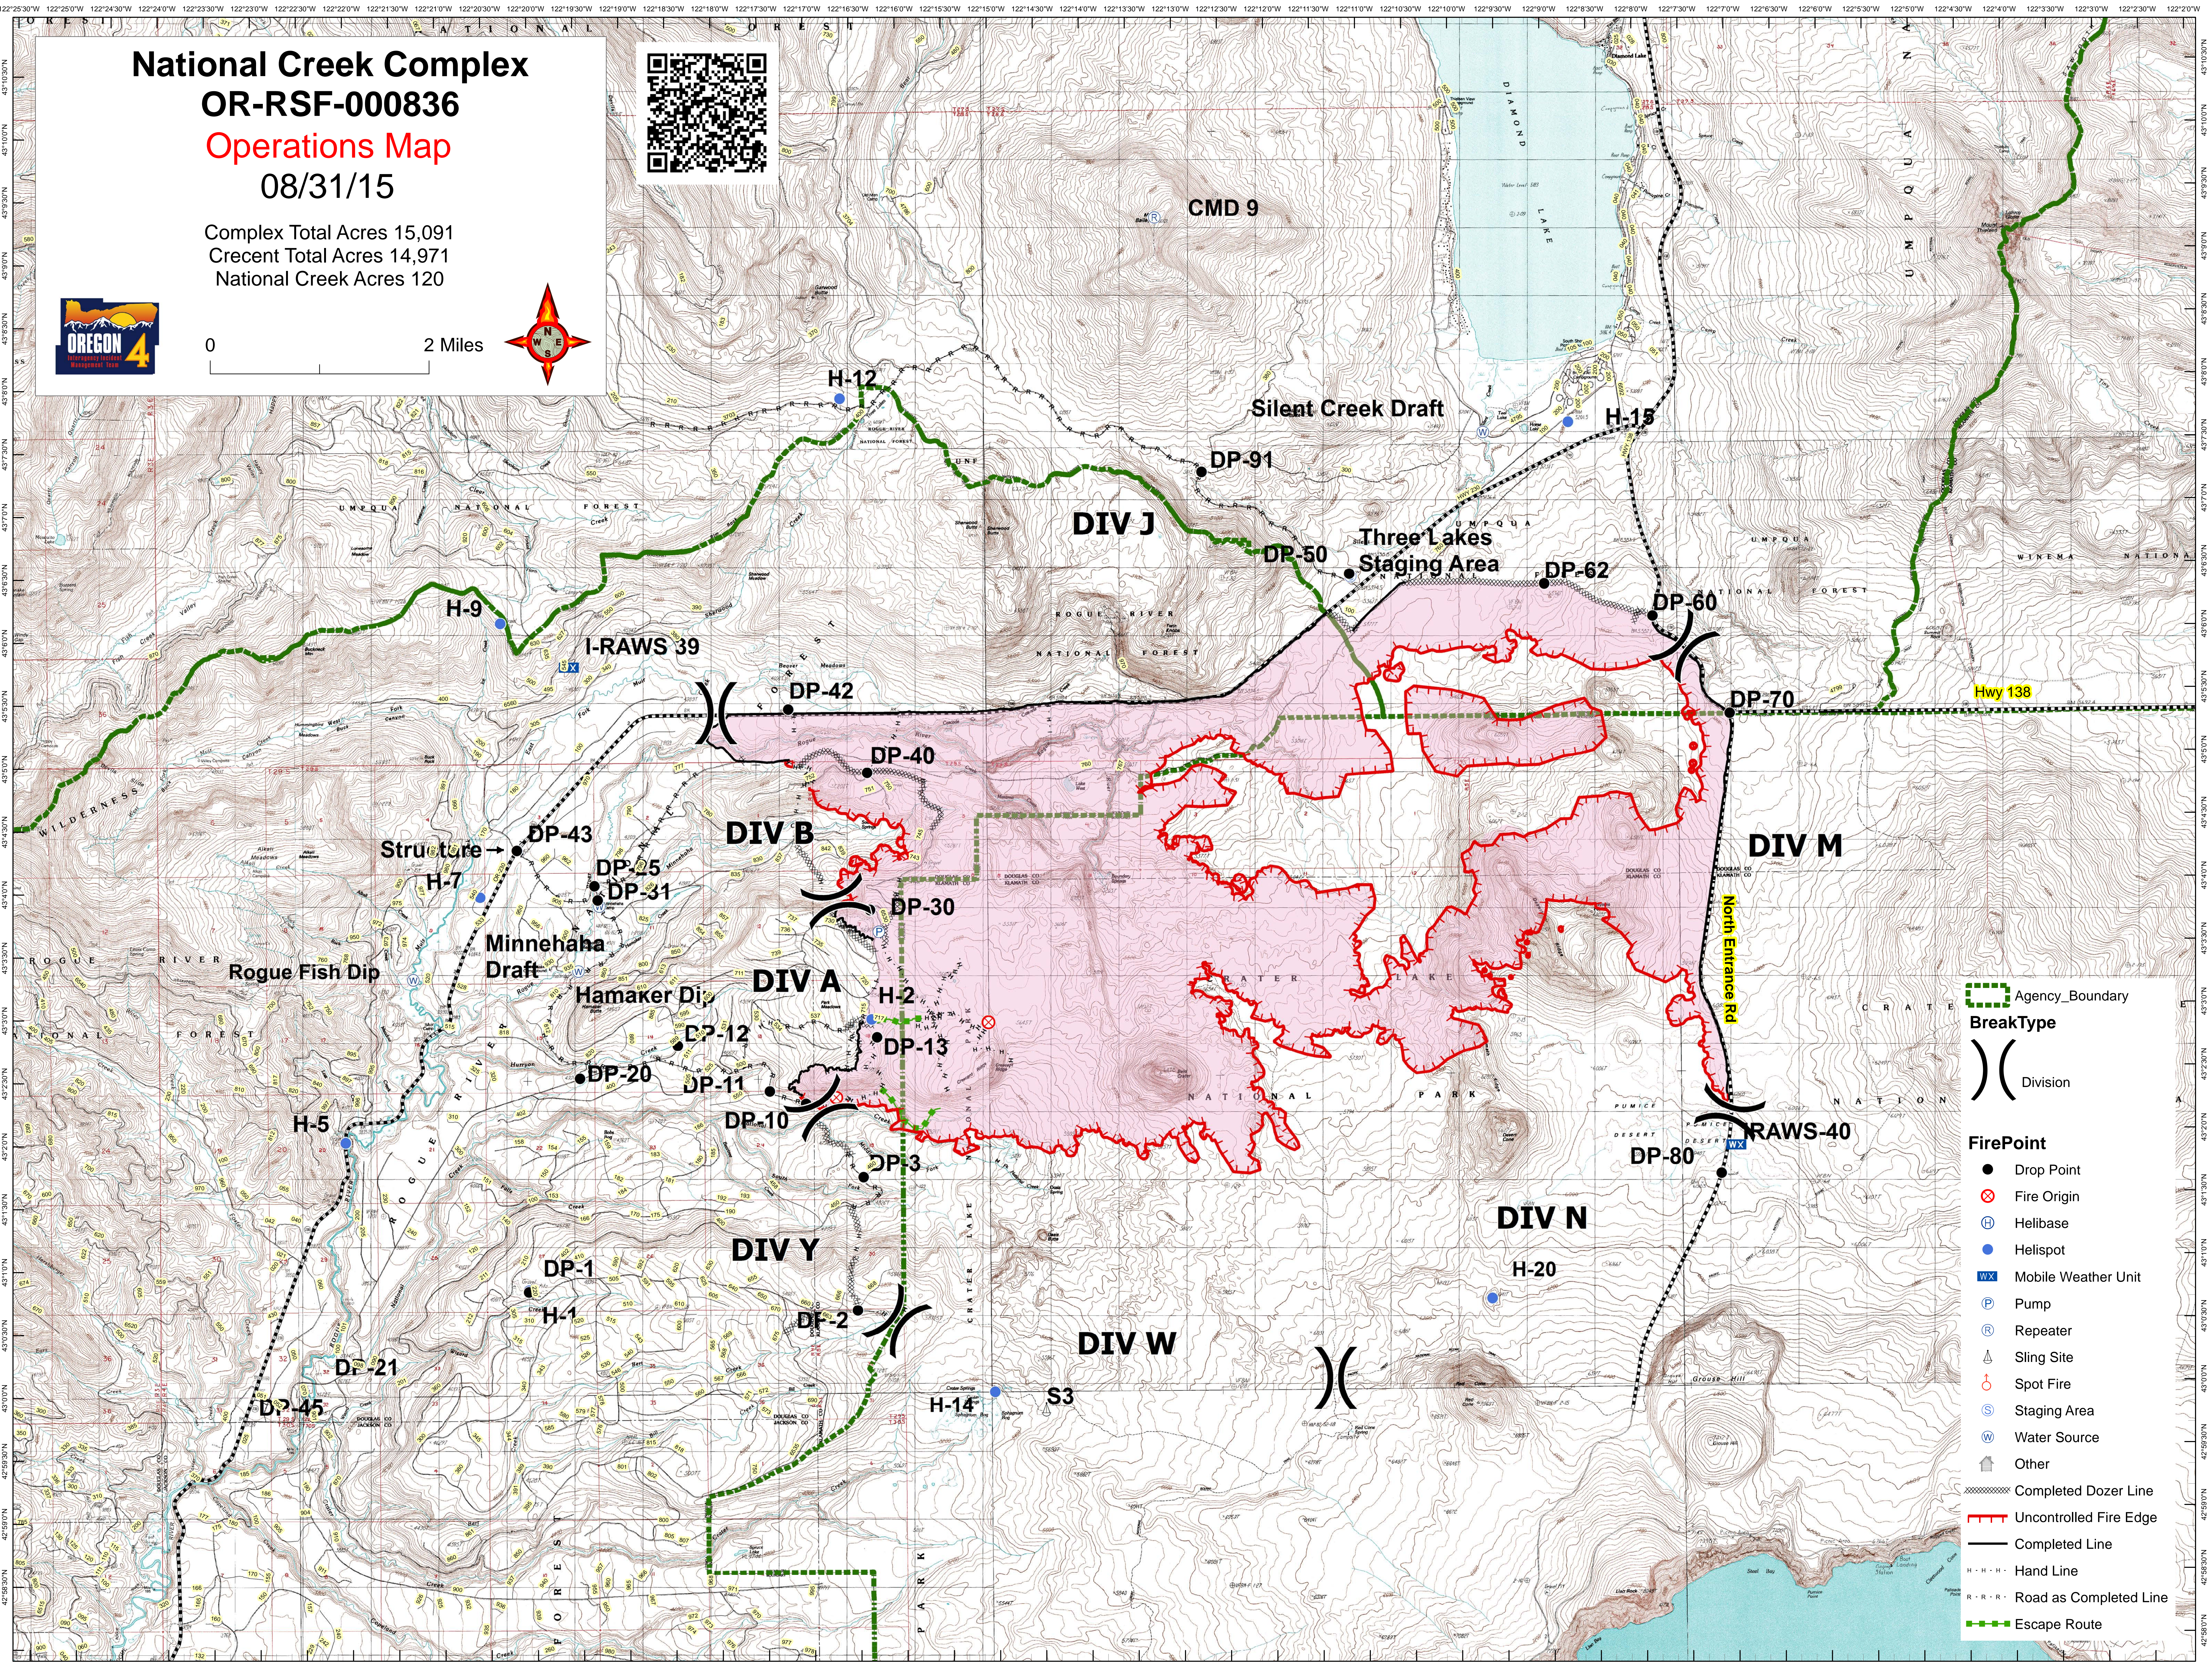

National Creek Complex

OR-RSF-000836

Operations Map

08/31/15

Complex Total Acres 15,091
 Crecent Total Acres 14,971
 National Creek Acres 120

0 2 Miles

- Agency Boundary
- BreakType**
- Division
- FirePoint**
- Drop Point
- Fire Origin
- Helibase
- Helispot
- Mobile Weather Unit
- Pump
- Repeater
- Sling Site
- Spot Fire
- Staging Area
- Water Source
- Other
- Completed Dozer Line
- Uncontrolled Fire Edge
- Completed Line
- Hand Line
- Road as Completed Line
- Escape Route