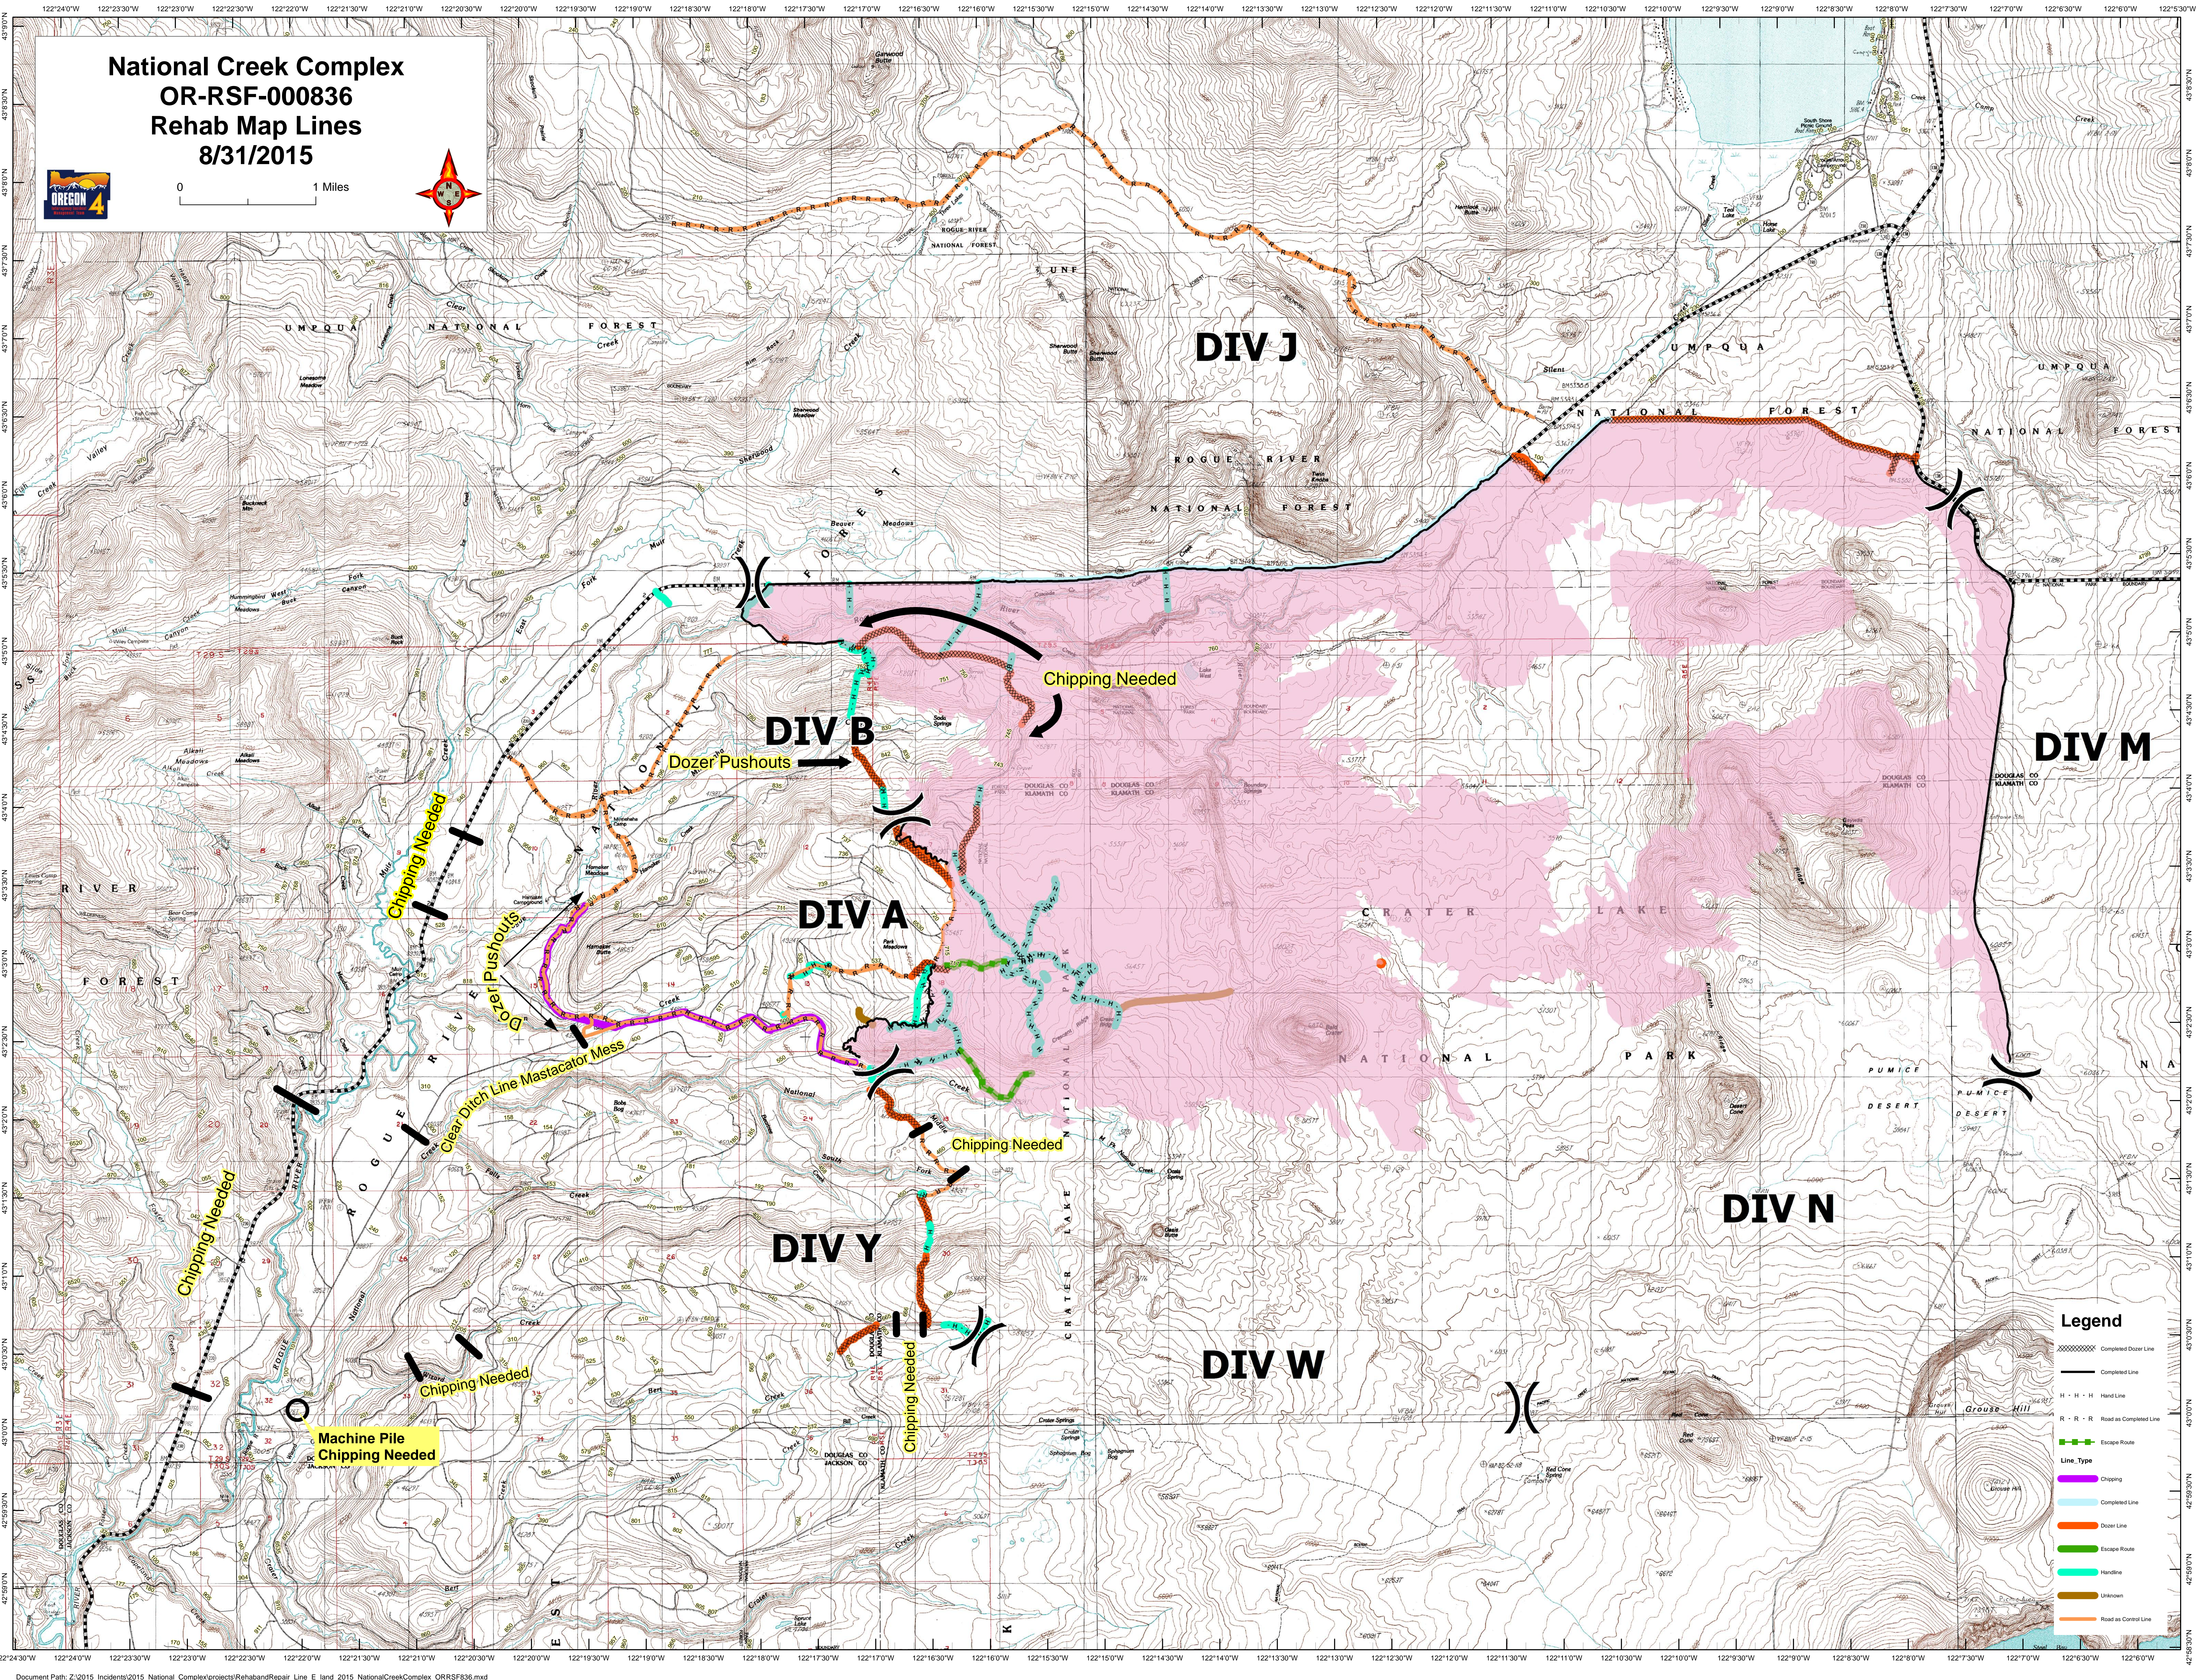

**National Creek Complex  
OR-RSF-000836  
Rehab Map Lines  
8/31/2015**

0 1 Miles

**Legend**

- Completed Dozer Line
- Completed Line
- Hand Line
- Road as Completed Line
- Escape Route
- Chipping
- Dozer Line
- Escape Route
- Handline
- Unknown
- Road as Control Line