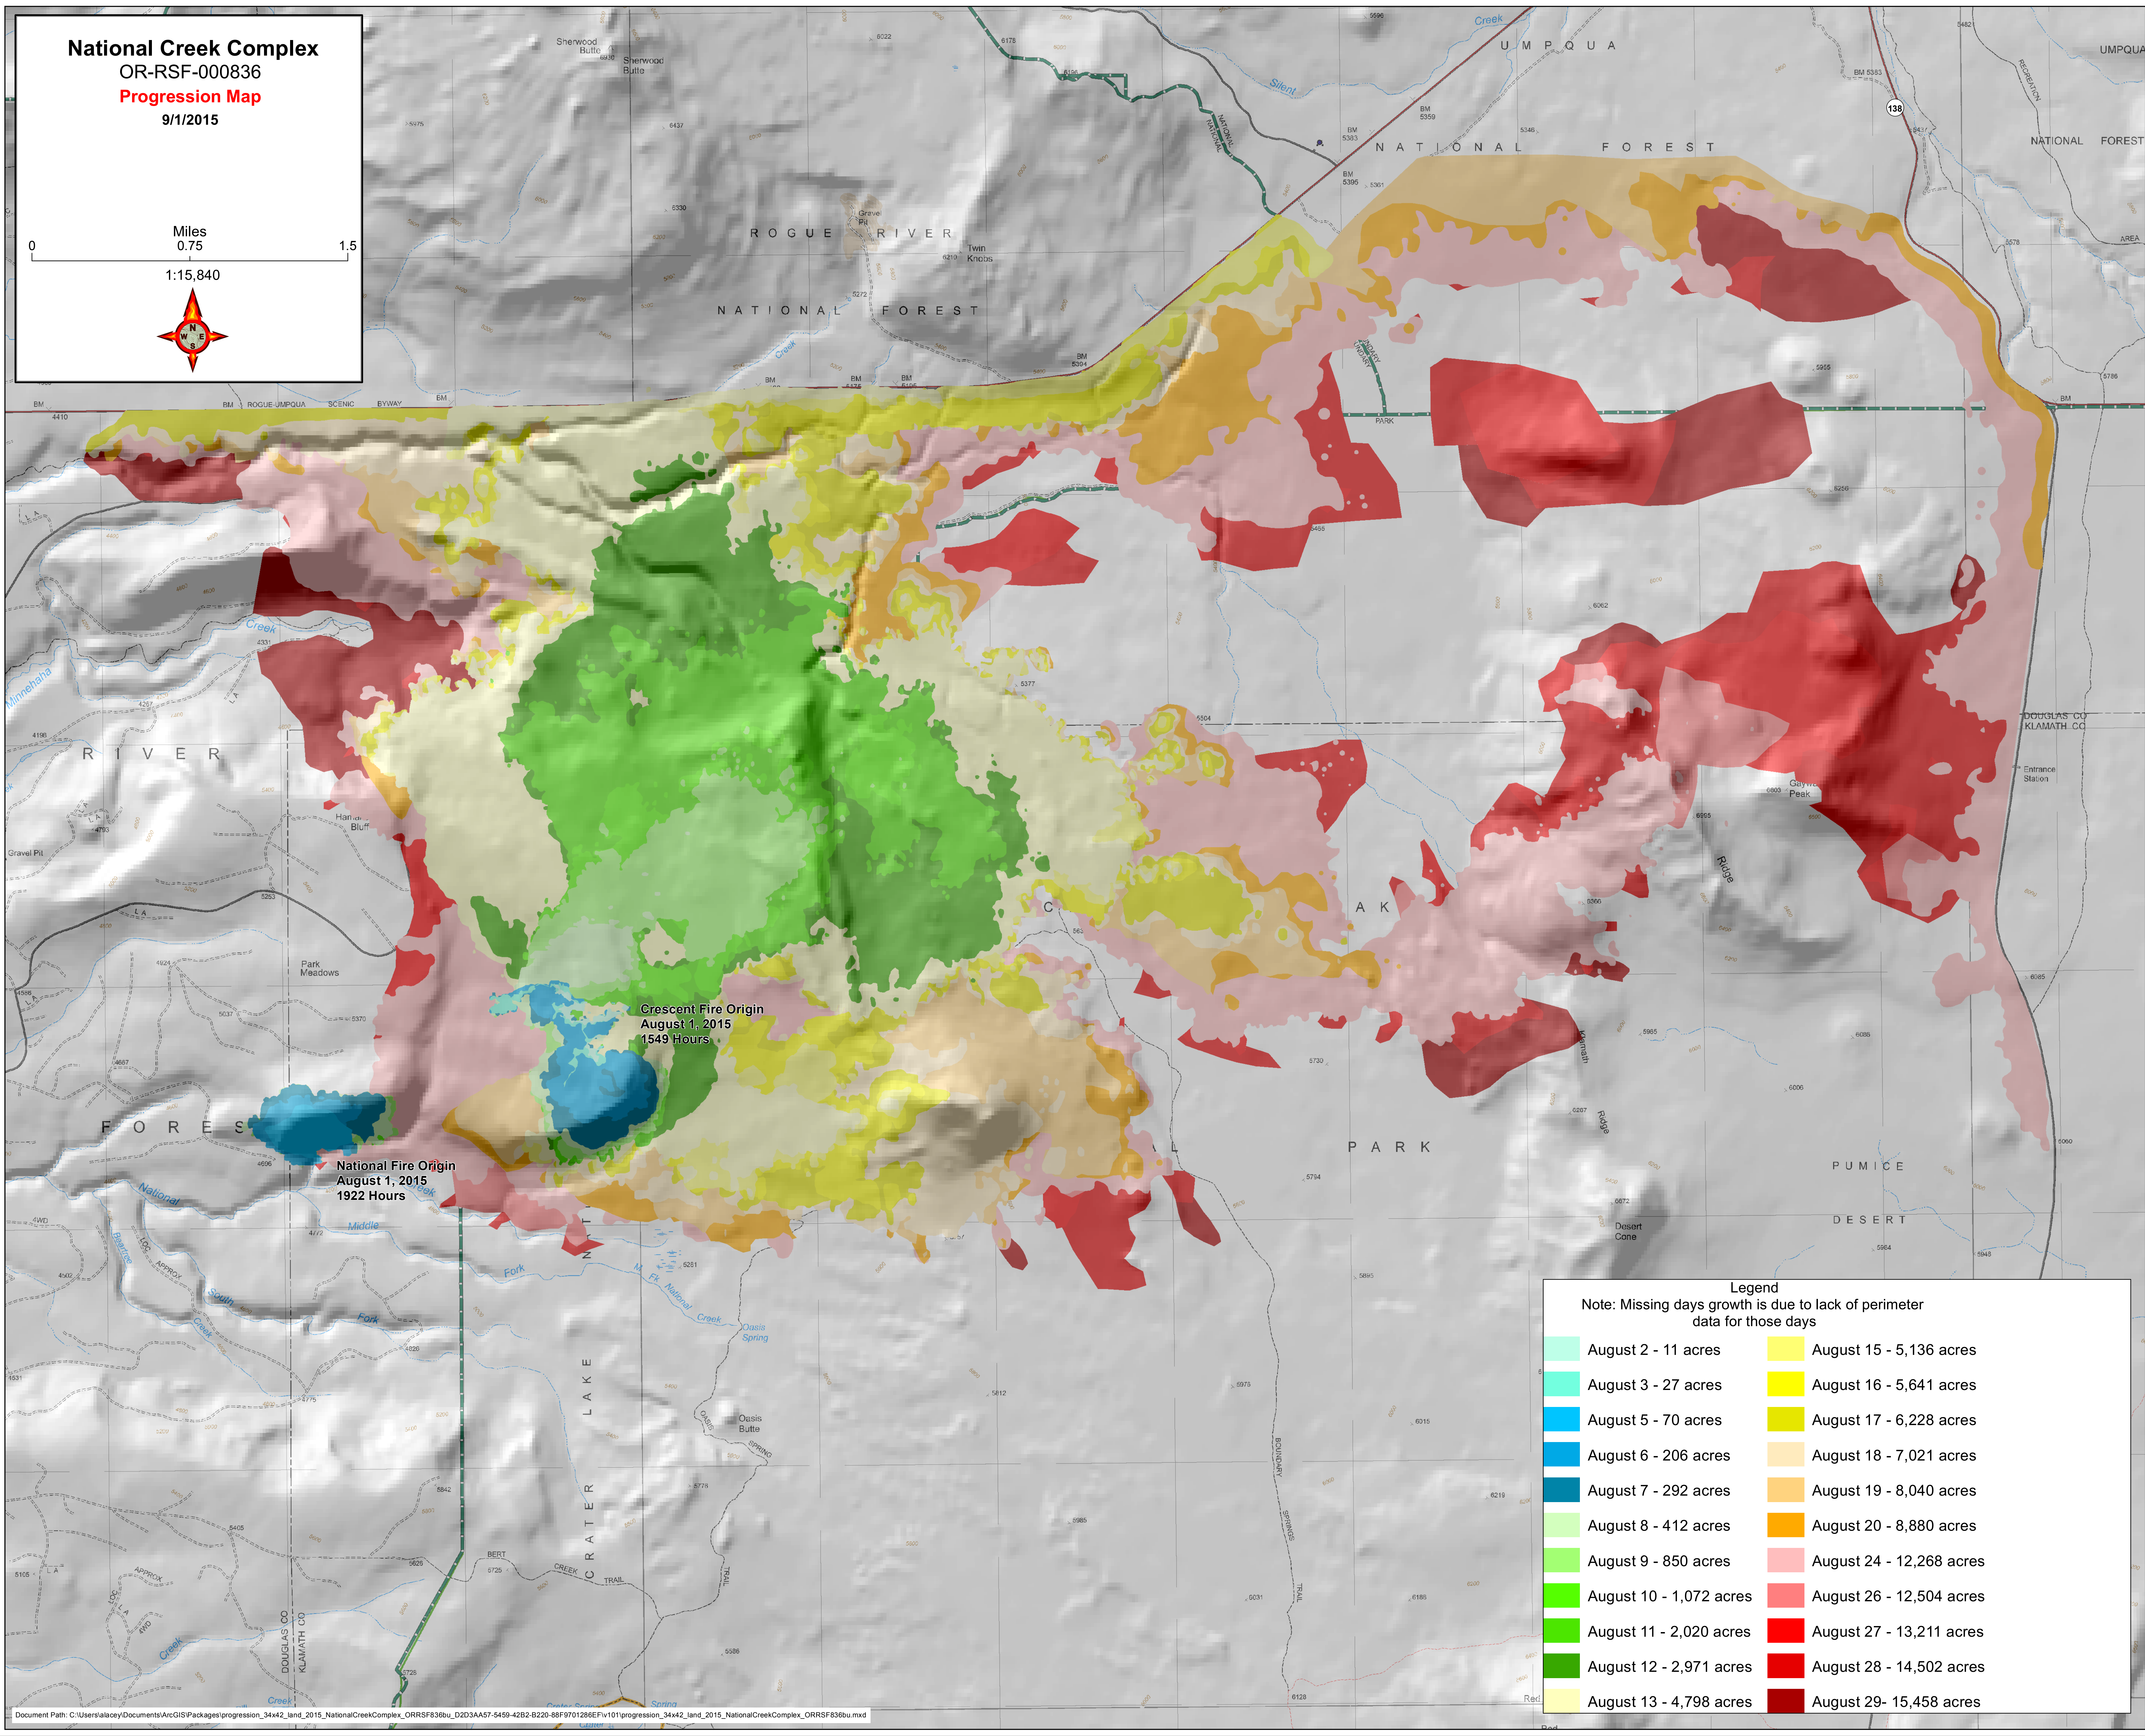

National Creek Complex
 OR-RSF-000836
Progression Map
 9/1/2015

Miles
 0 0.75 1.5
 1:15,840

Crescent Fire Origin
 August 1, 2015
 1549 Hours

National Fire Origin
 August 1, 2015
 1922 Hours

Legend
 Note: Missing days growth is due to lack of perimeter data for those days

August 2 - 11 acres	August 15 - 5,136 acres
August 3 - 27 acres	August 16 - 5,641 acres
August 5 - 70 acres	August 17 - 6,228 acres
August 6 - 206 acres	August 18 - 7,021 acres
August 7 - 292 acres	August 19 - 8,040 acres
August 8 - 412 acres	August 20 - 8,880 acres
August 9 - 850 acres	August 24 - 12,268 acres
August 10 - 1,072 acres	August 26 - 12,504 acres
August 11 - 2,020 acres	August 27 - 13,211 acres
August 12 - 2,971 acres	August 28 - 14,502 acres
August 13 - 4,798 acres	August 29 - 15,458 acres