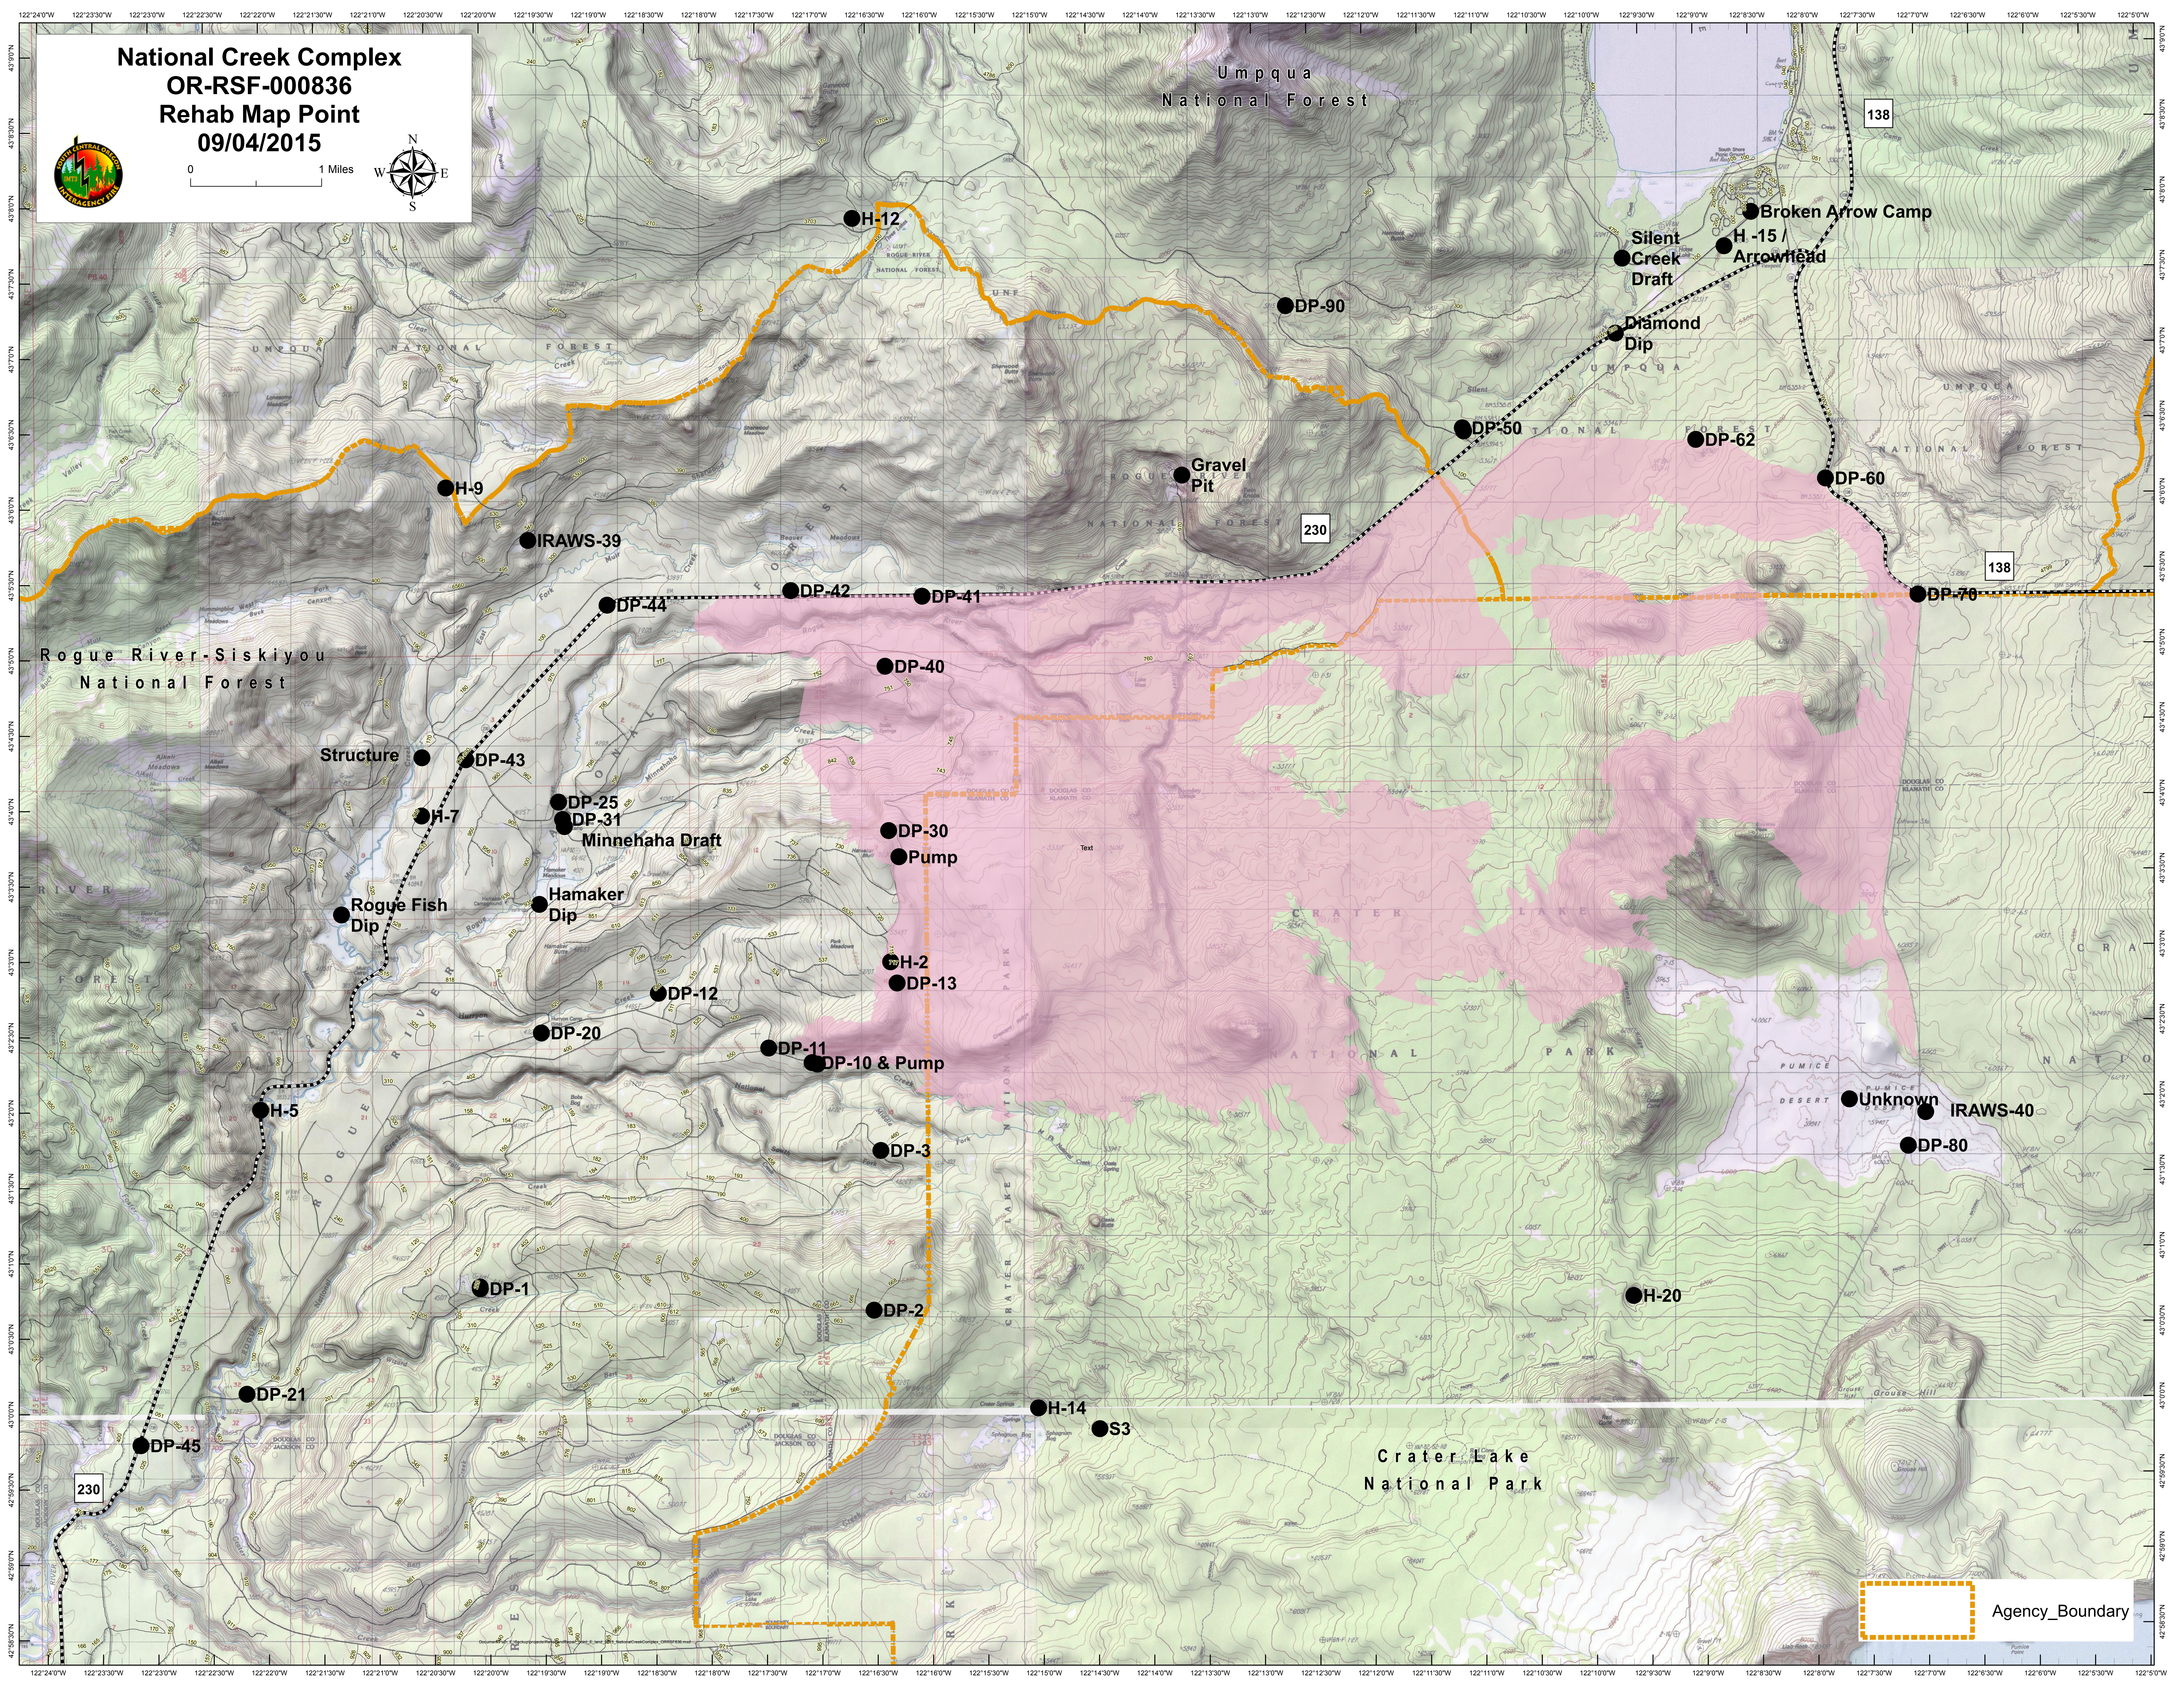

**National Creek Complex
OR-RSF-000836
Rehab Map Point
09/04/2015**

0 1 Miles

138

230

138

230

Agency_Boundary