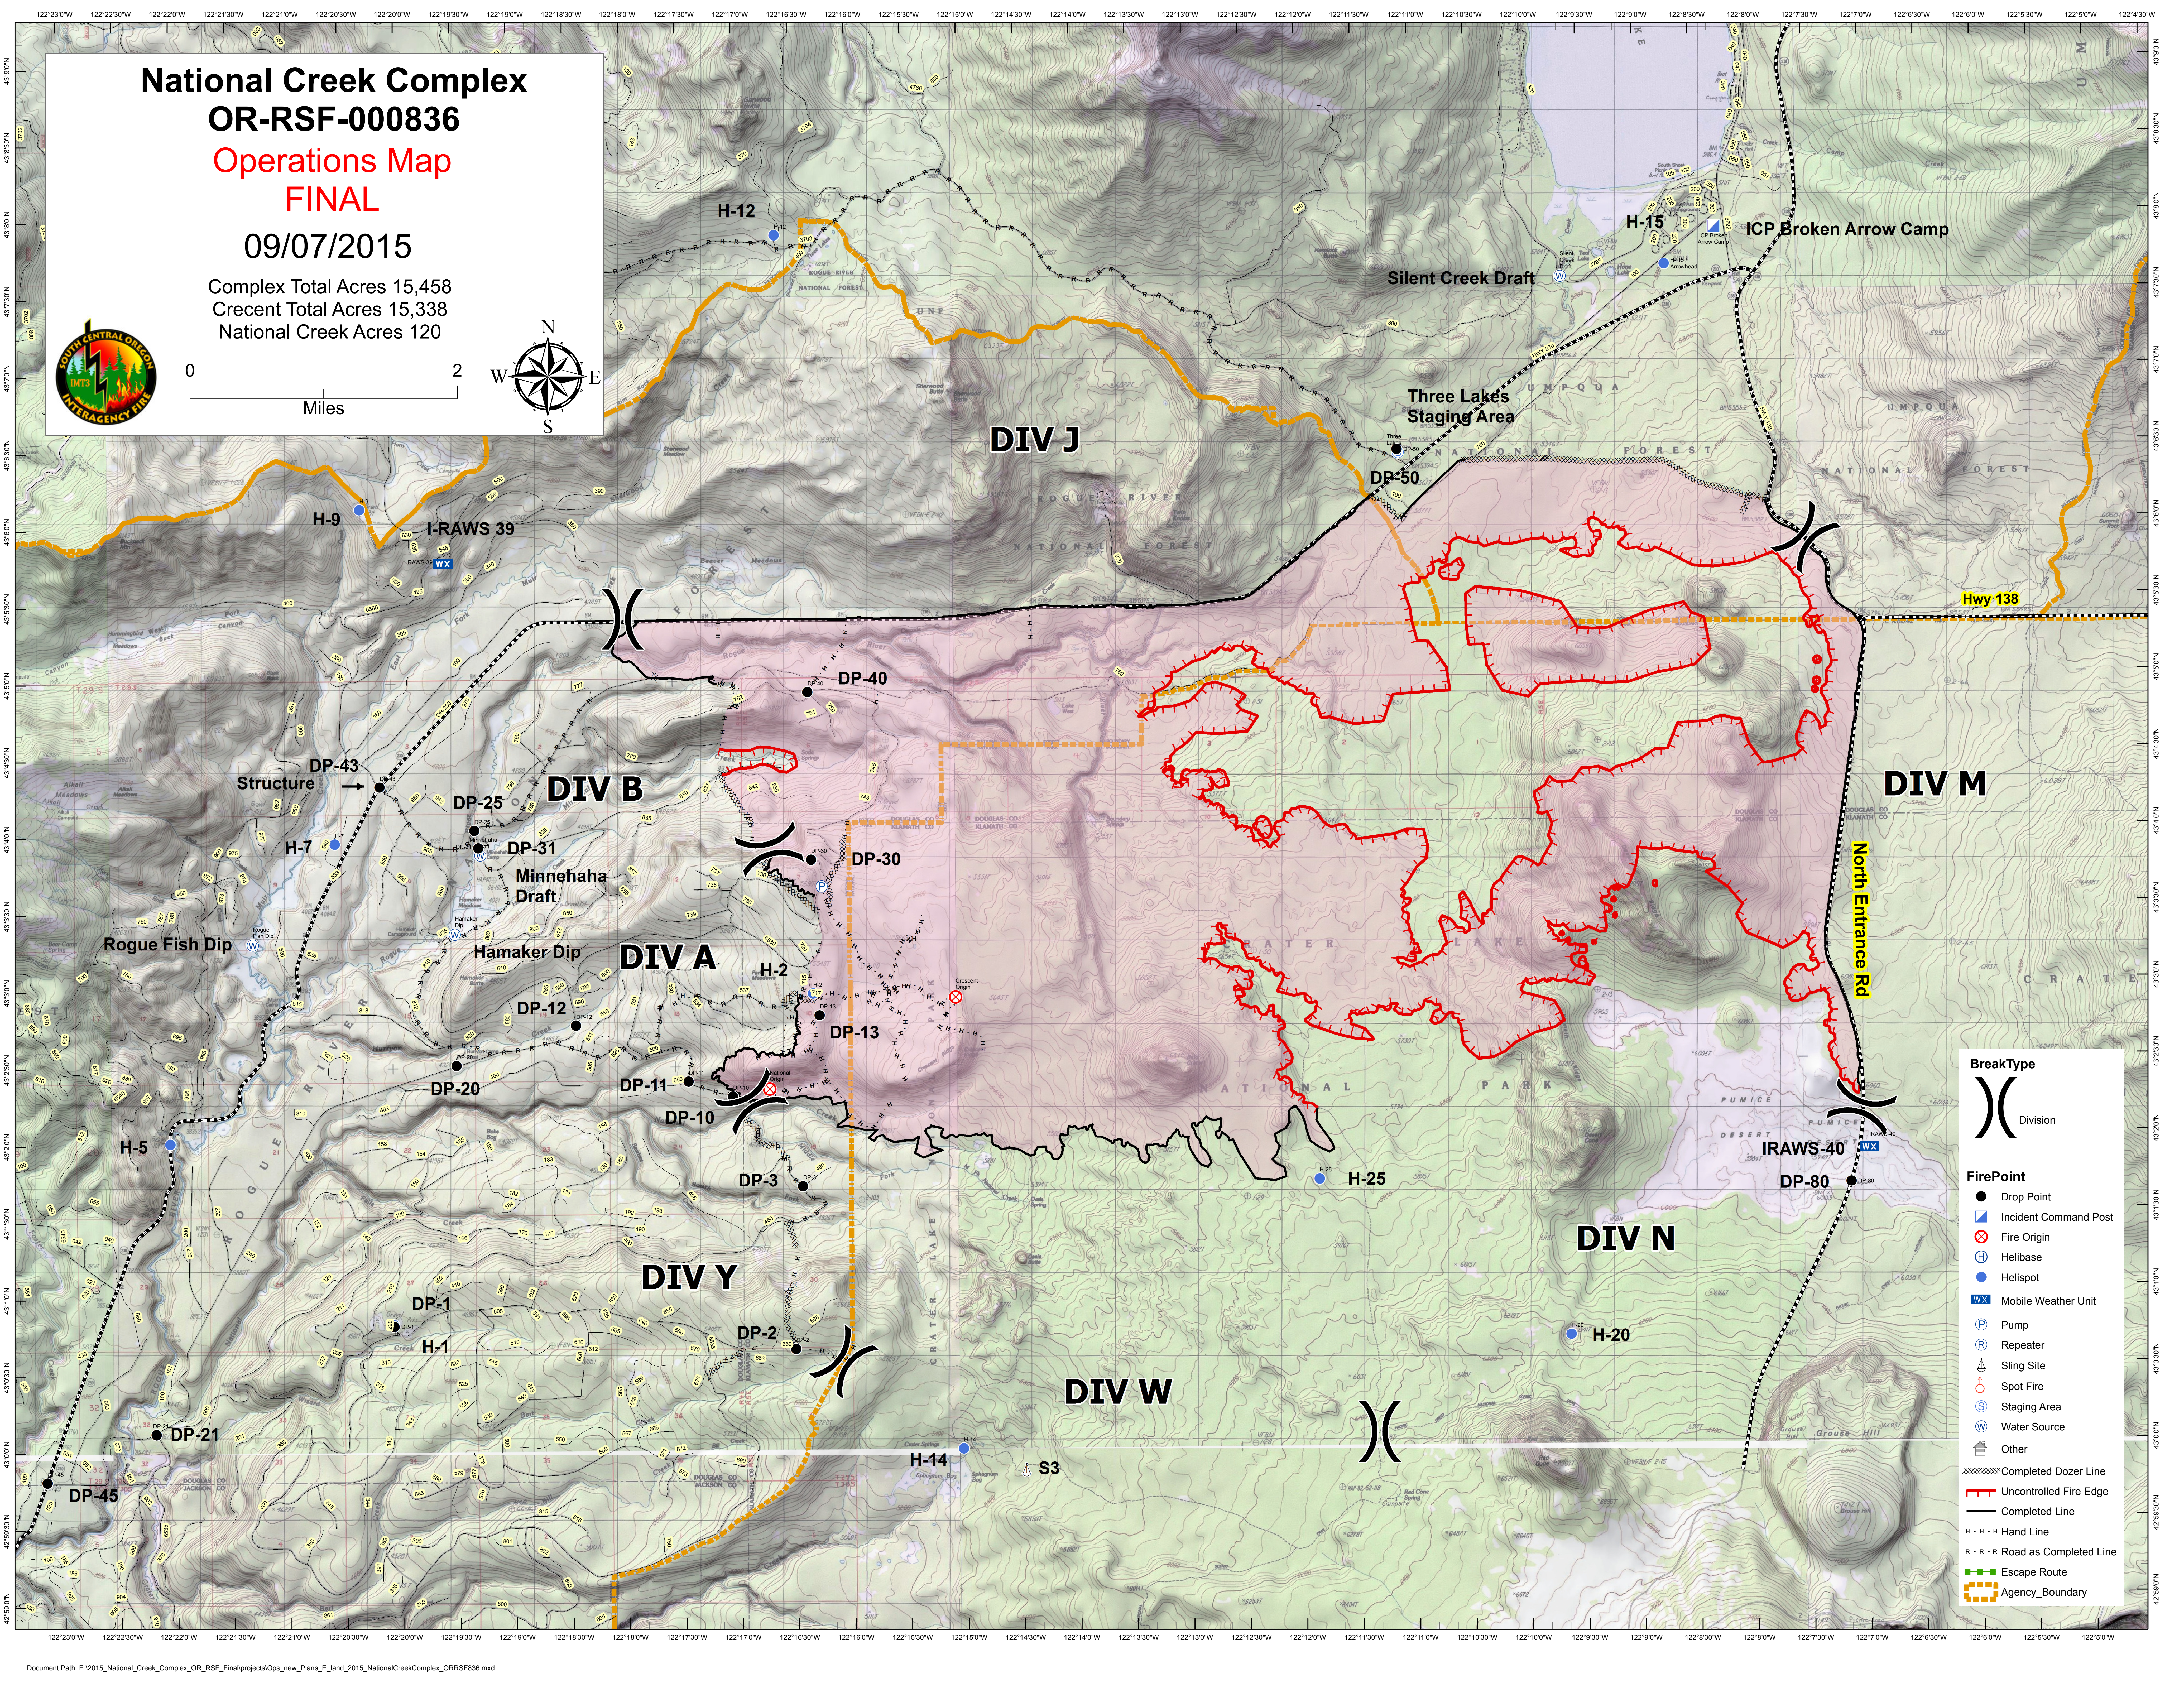

National Creek Complex OR-RSF-000836 Operations Map FINAL

09/07/2015

Complex Total Acres 15,458
Cresent Total Acres 15,338
National Creek Acres 120

BreakType

- Division

FirePoint

- Drop Point
- Incident Command Post
- Fire Origin
- Helibase
- Helispot
- Mobile Weather Unit
- Pump
- Repeater
- Sling Site
- Spot Fire
- Staging Area
- Water Source
- Other

Completed Dozer Line

Uncontrolled Fire Edge

Completed Line

Hand Line

Road as Completed Line

Escape Route

Agency Boundary