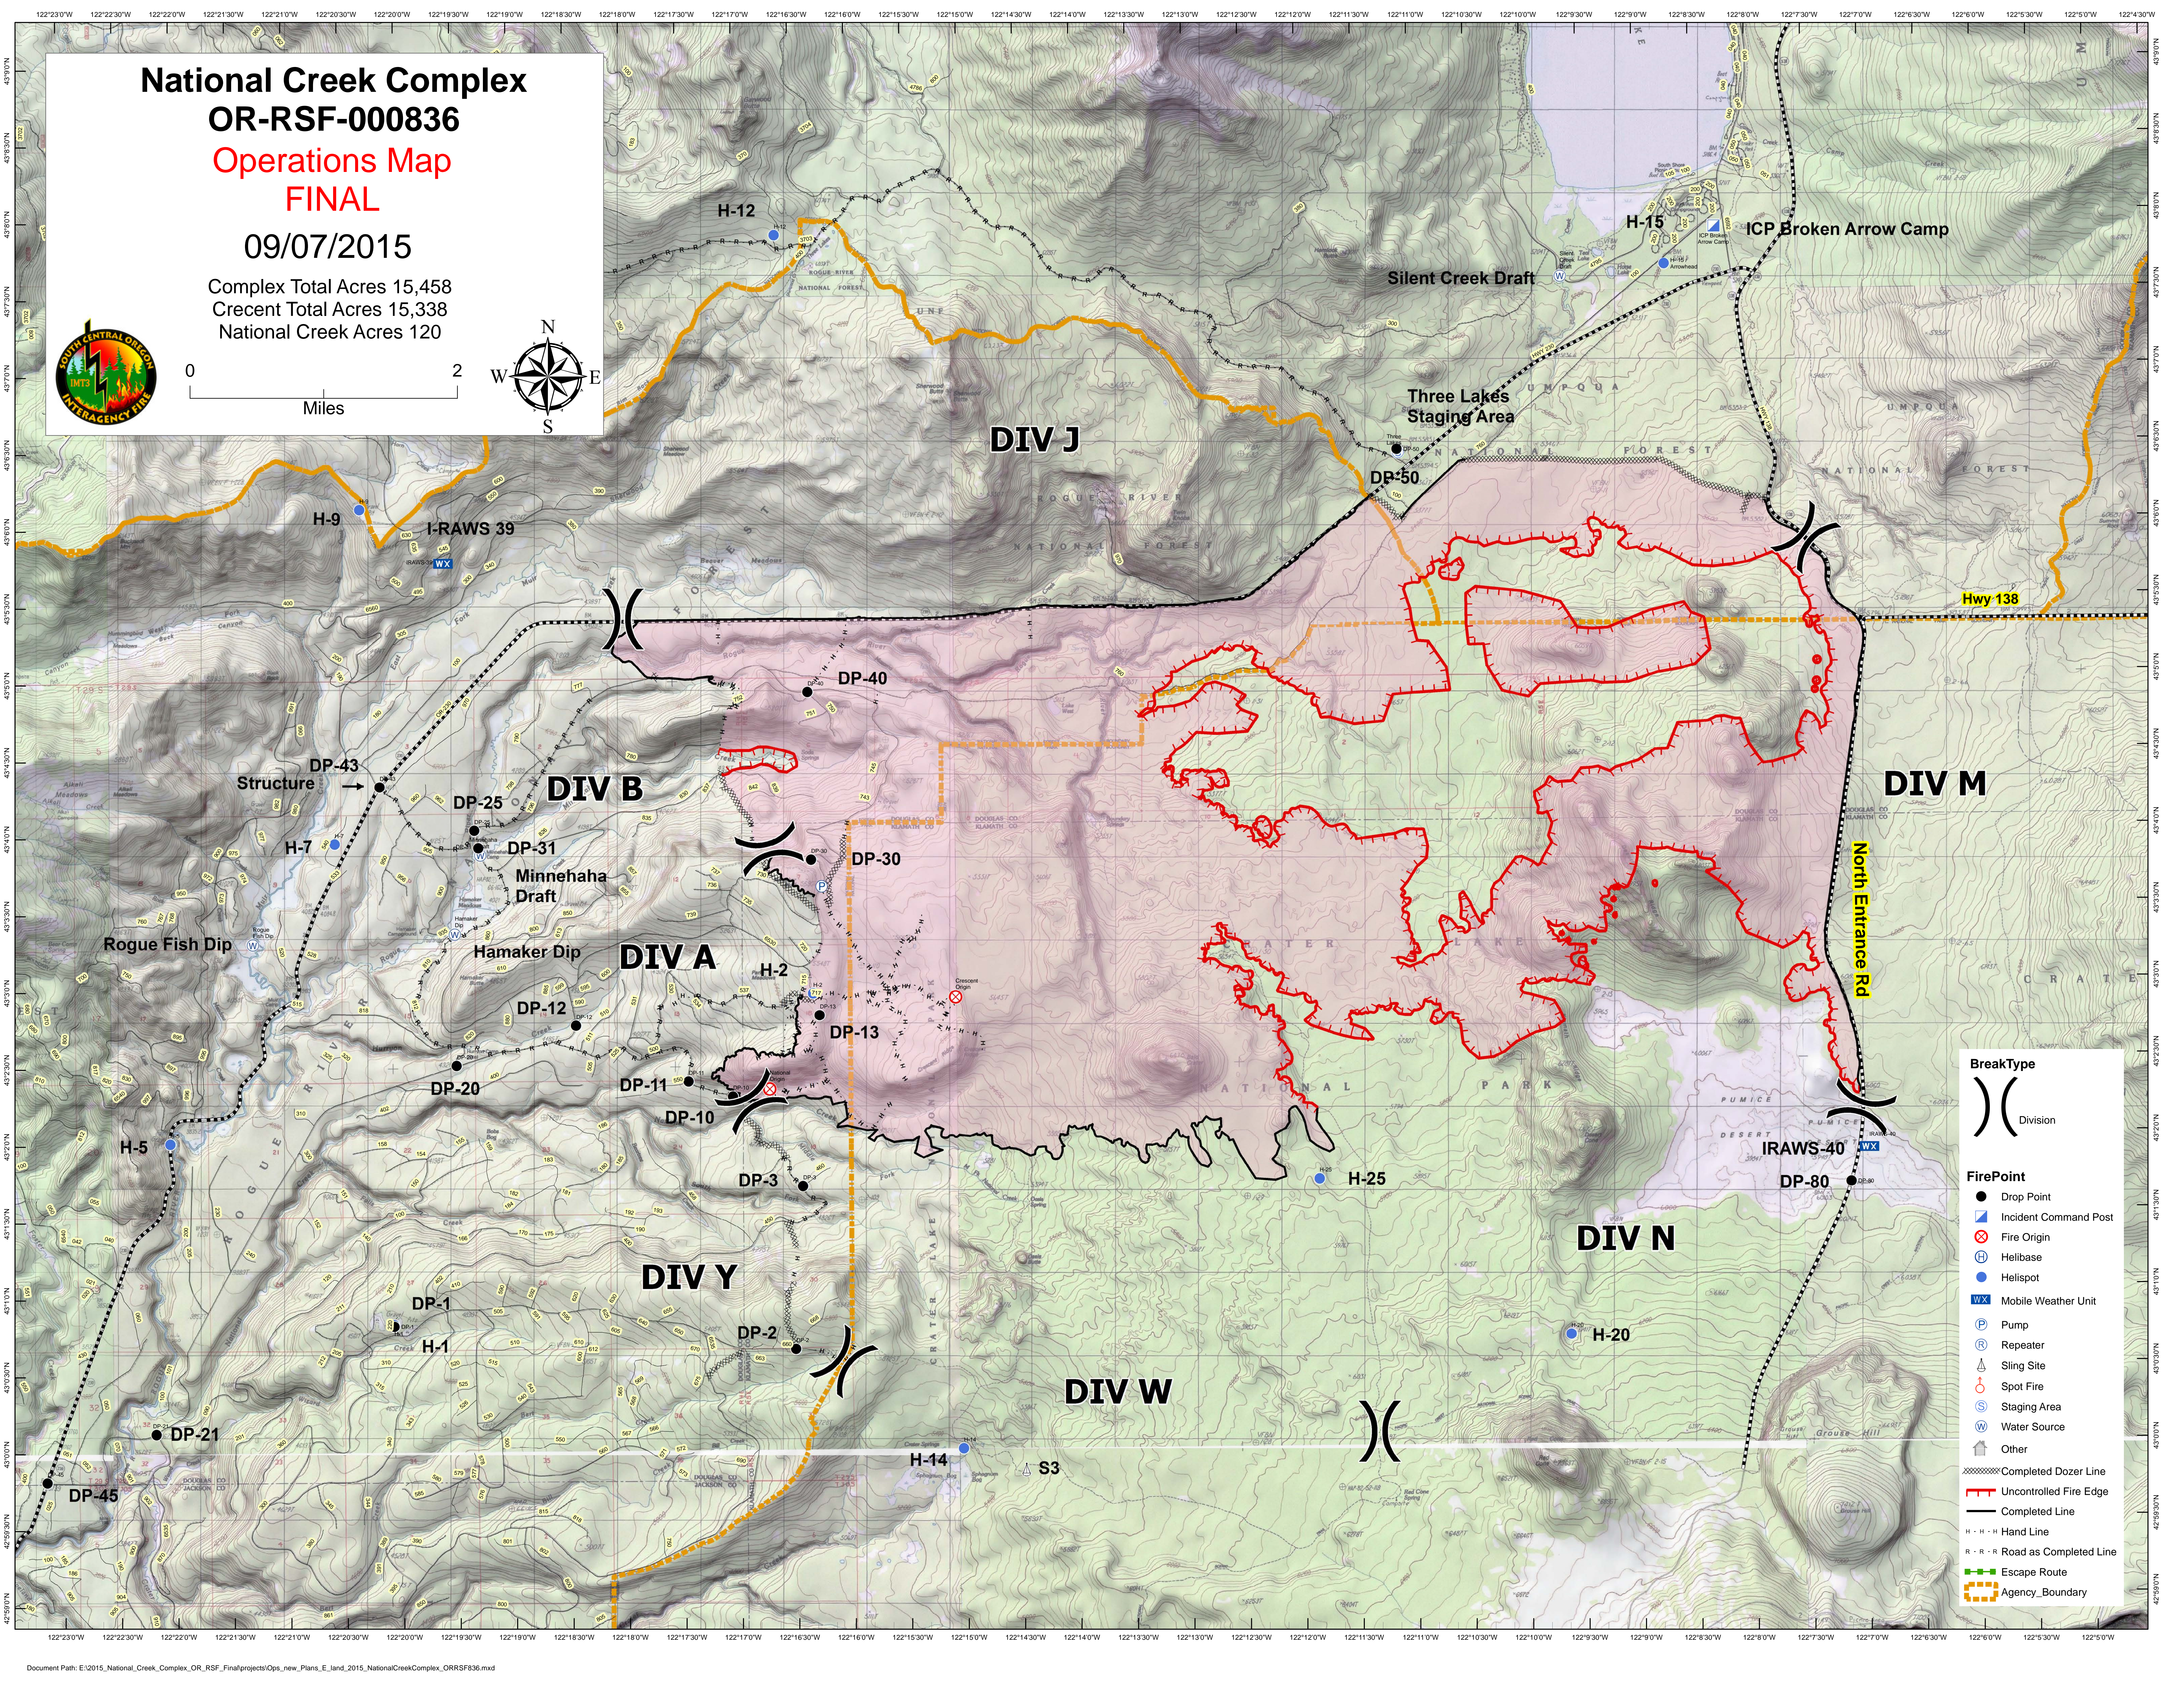

National Creek Complex OR-RSF-000836 Operations Map FINAL

09/07/2015

Complex Total Acres 15,458
Cresent Total Acres 15,338
National Creek Acres 120

BreakType

- Division

FirePoint

- Drop Point
- Incident Command Post
- Fire Origin
- Helibase
- Helispot
- Mobile Weather Unit
- Pump
- Repeater
- Sling Site
- Spot Fire
- Staging Area
- Water Source
- Other

Completed Dozer Line

Uncontrolled Fire Edge

Completed Line

Hand Line

Road as Completed Line

Escape Route

Agency Boundary