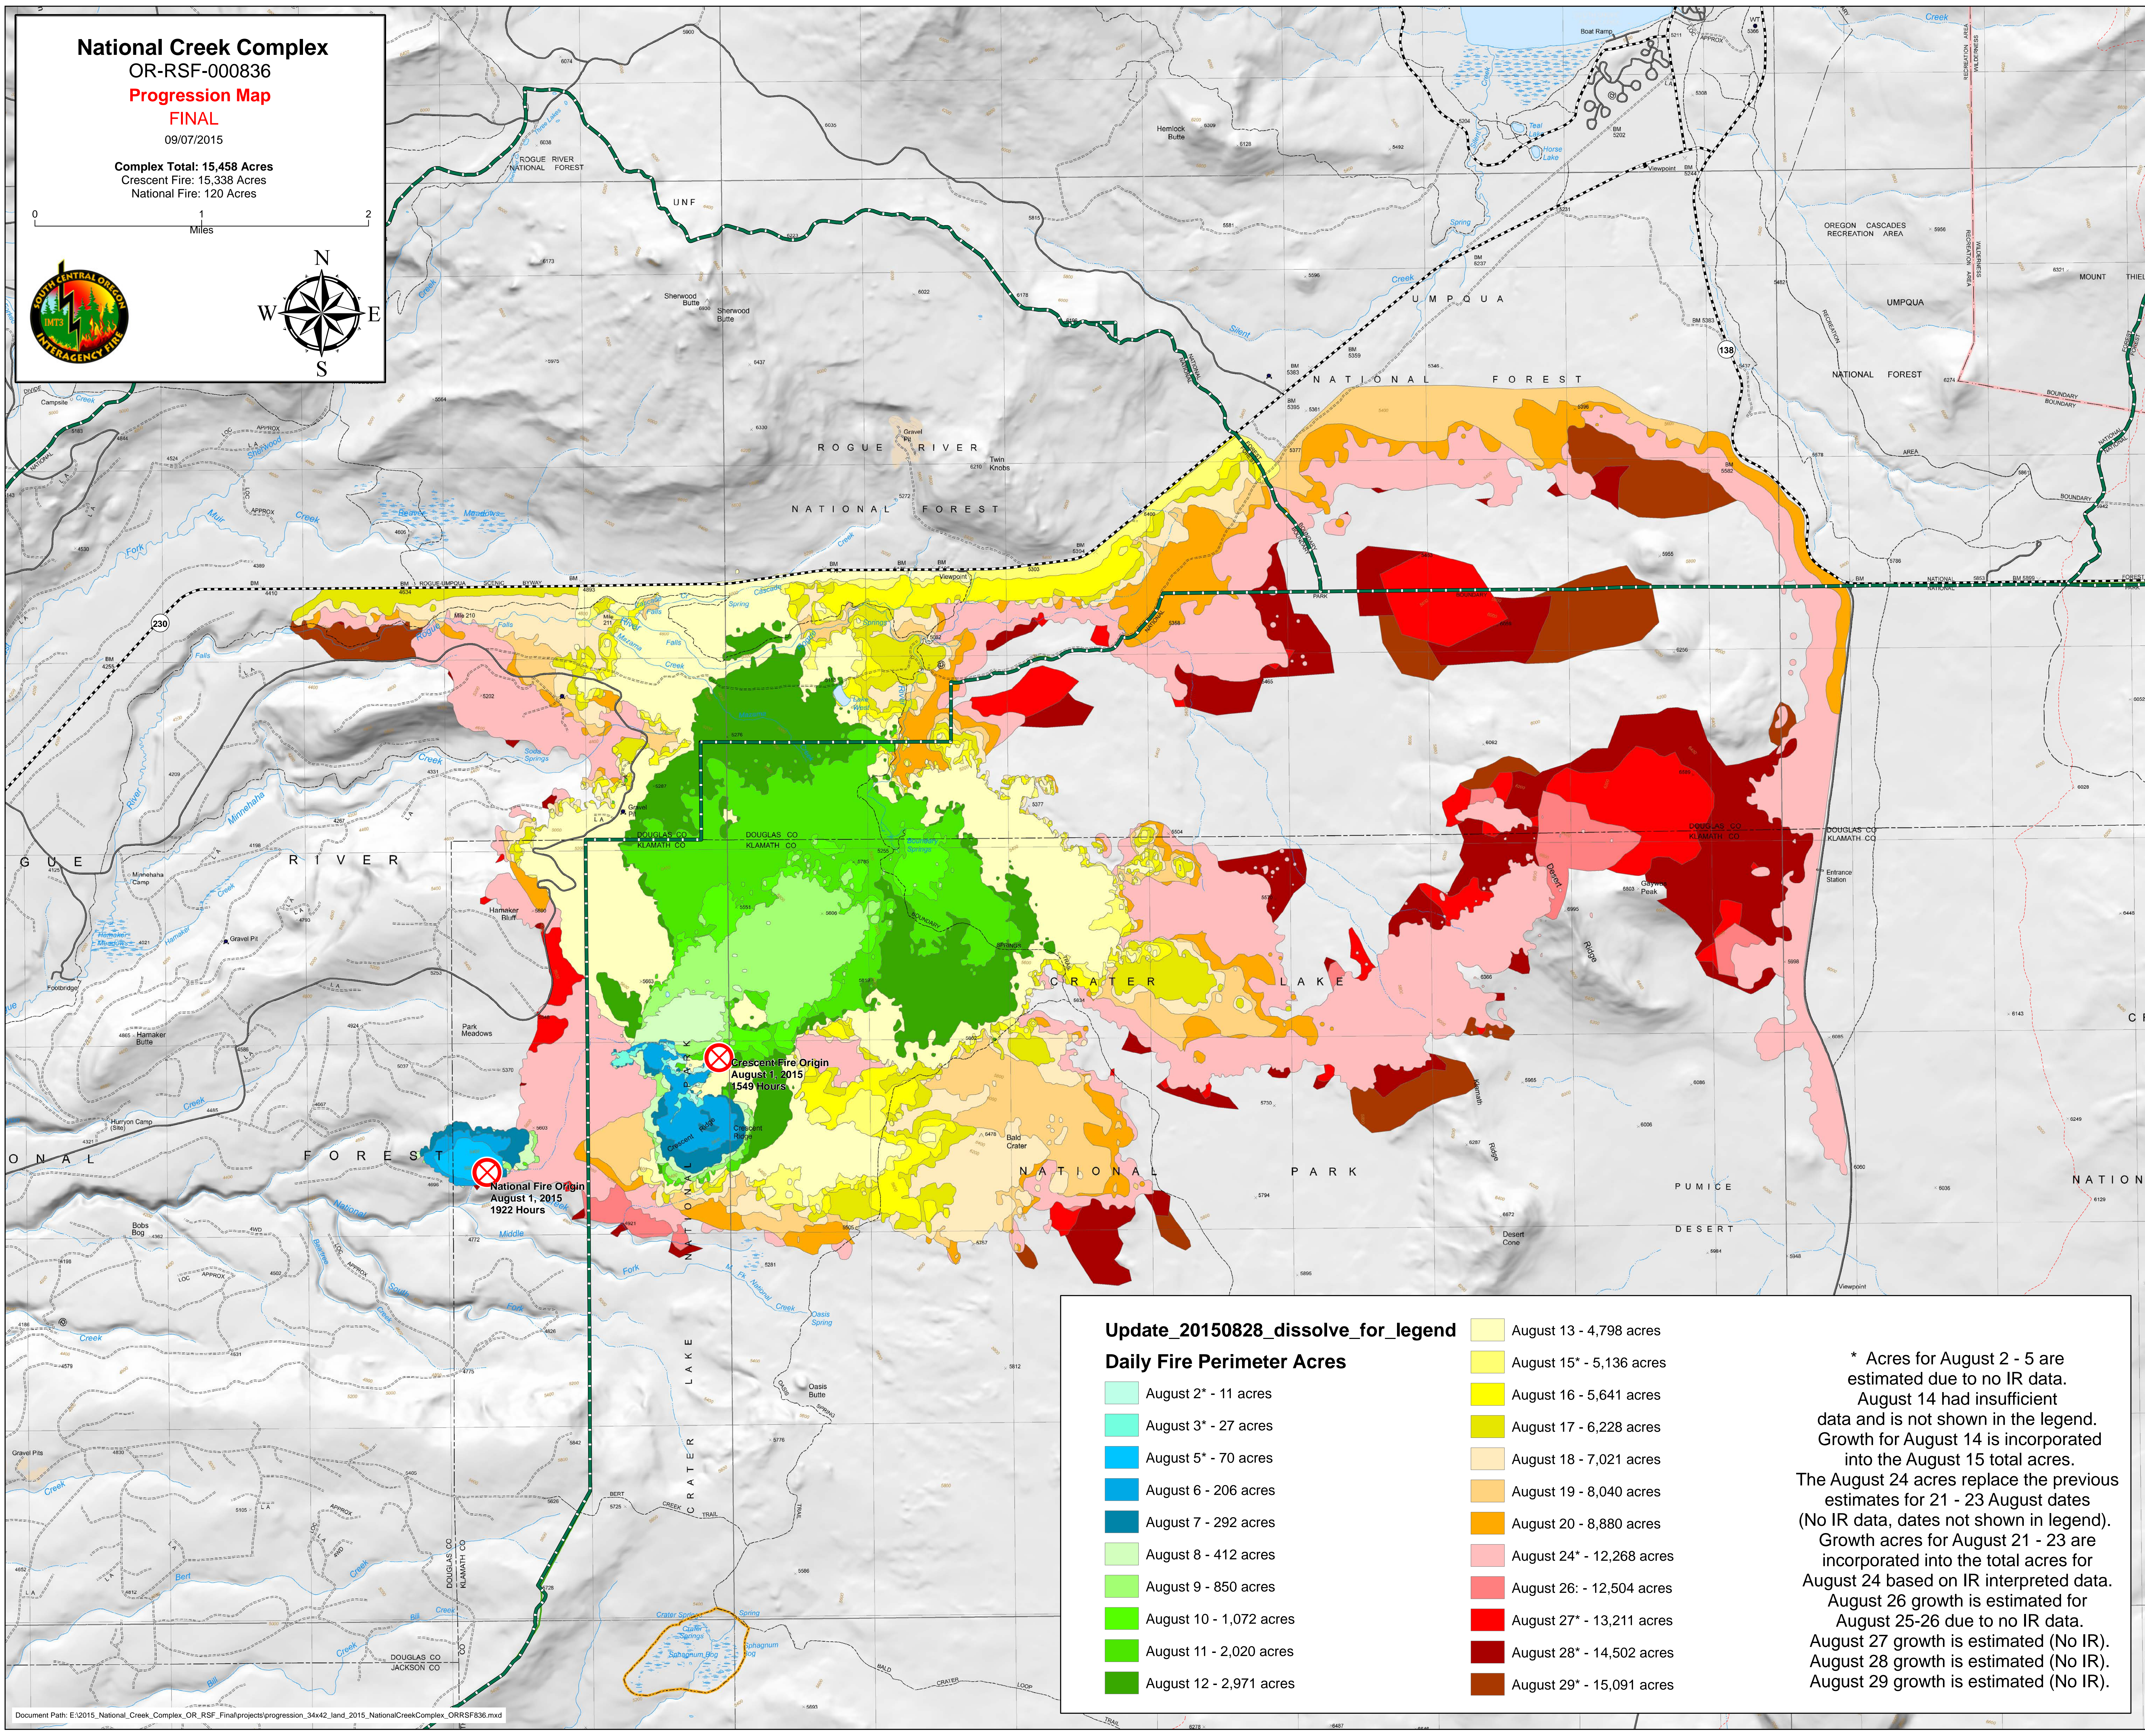

National Creek Complex

OR-RSF-000836

Progression Map

FINAL

09/07/2015

Complex Total: 15,458 Acres
 Crescent Fire: 15,338 Acres
 National Fire: 120 Acres

Update_20150828_dissolve_for_legend

Daily Fire Perimeter Acres

August 2* - 11 acres	August 13 - 4,798 acres
August 3* - 27 acres	August 15* - 5,136 acres
August 5* - 70 acres	August 16 - 5,641 acres
August 6 - 206 acres	August 17 - 6,228 acres
August 7 - 292 acres	August 18 - 7,021 acres
August 8 - 412 acres	August 19 - 8,040 acres
August 9 - 850 acres	August 20 - 8,880 acres
August 10 - 1,072 acres	August 24* - 12,268 acres
August 11 - 2,020 acres	August 26 - 12,504 acres
August 12 - 2,971 acres	August 27* - 13,211 acres
	August 28* - 14,502 acres
	August 29* - 15,091 acres

* Acres for August 2 - 5 are estimated due to no IR data. August 14 had insufficient data and is not shown in the legend. Growth for August 14 is incorporated into the August 15 total acres. The August 24 acres replace the previous estimates for 21 - 23 August dates (No IR data, dates not shown in legend). Growth acres for August 21 - 23 are incorporated into the total acres for August 24 based on IR interpreted data. August 26 growth is estimated for August 25-26 due to no IR data. August 27 growth is estimated (No IR). August 28 growth is estimated (No IR). August 29 growth is estimated (No IR).