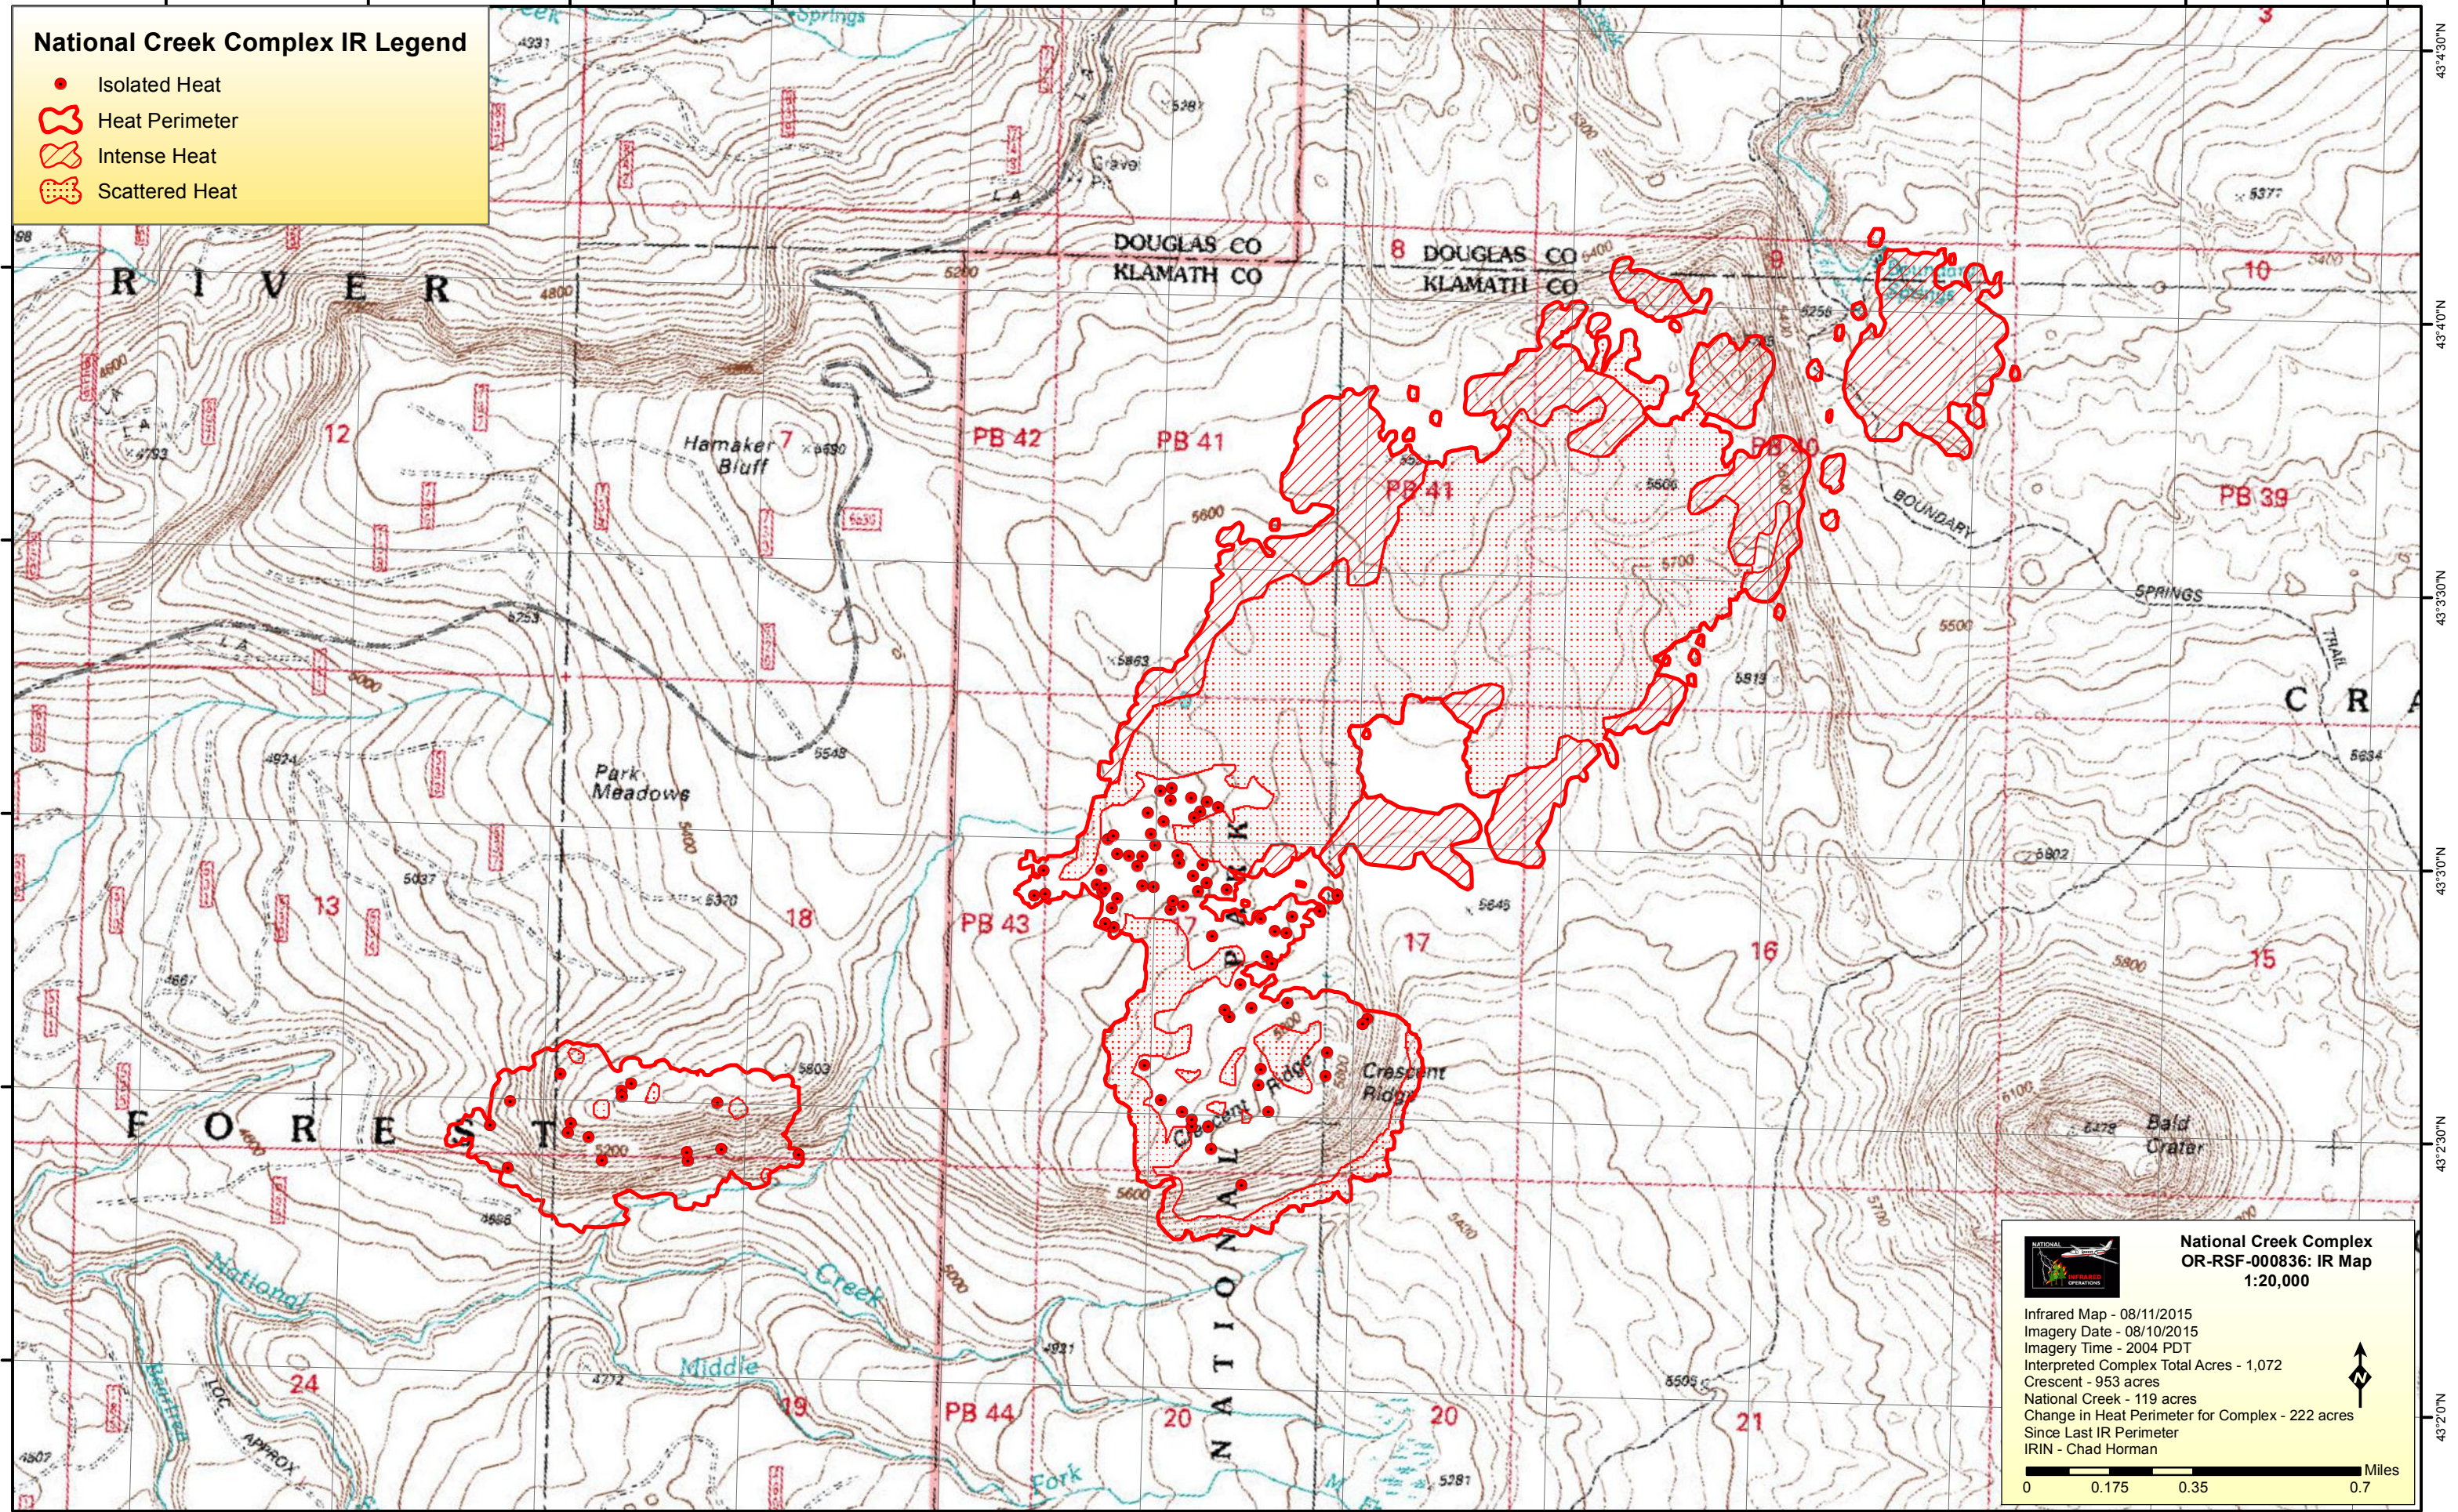

### National Creek Complex IR Legend

- Isolated Heat
- Heat Perimeter
- Intense Heat
- Scattered Heat

**National Creek Complex**  
**OR-RSF-000836: IR Map**  
**1:20,000**

Infrared Map - 08/11/2015  
 Imagery Date - 08/10/2015  
 Imagery Time - 2004 PDT  
 Interpreted Complex Total Acres - 1,072  
 Crescent - 953 acres  
 National Creek - 119 acres  
 Change in Heat Perimeter for Complex - 222 acres  
 Since Last IR Perimeter  
 IRIN - Chad Horman