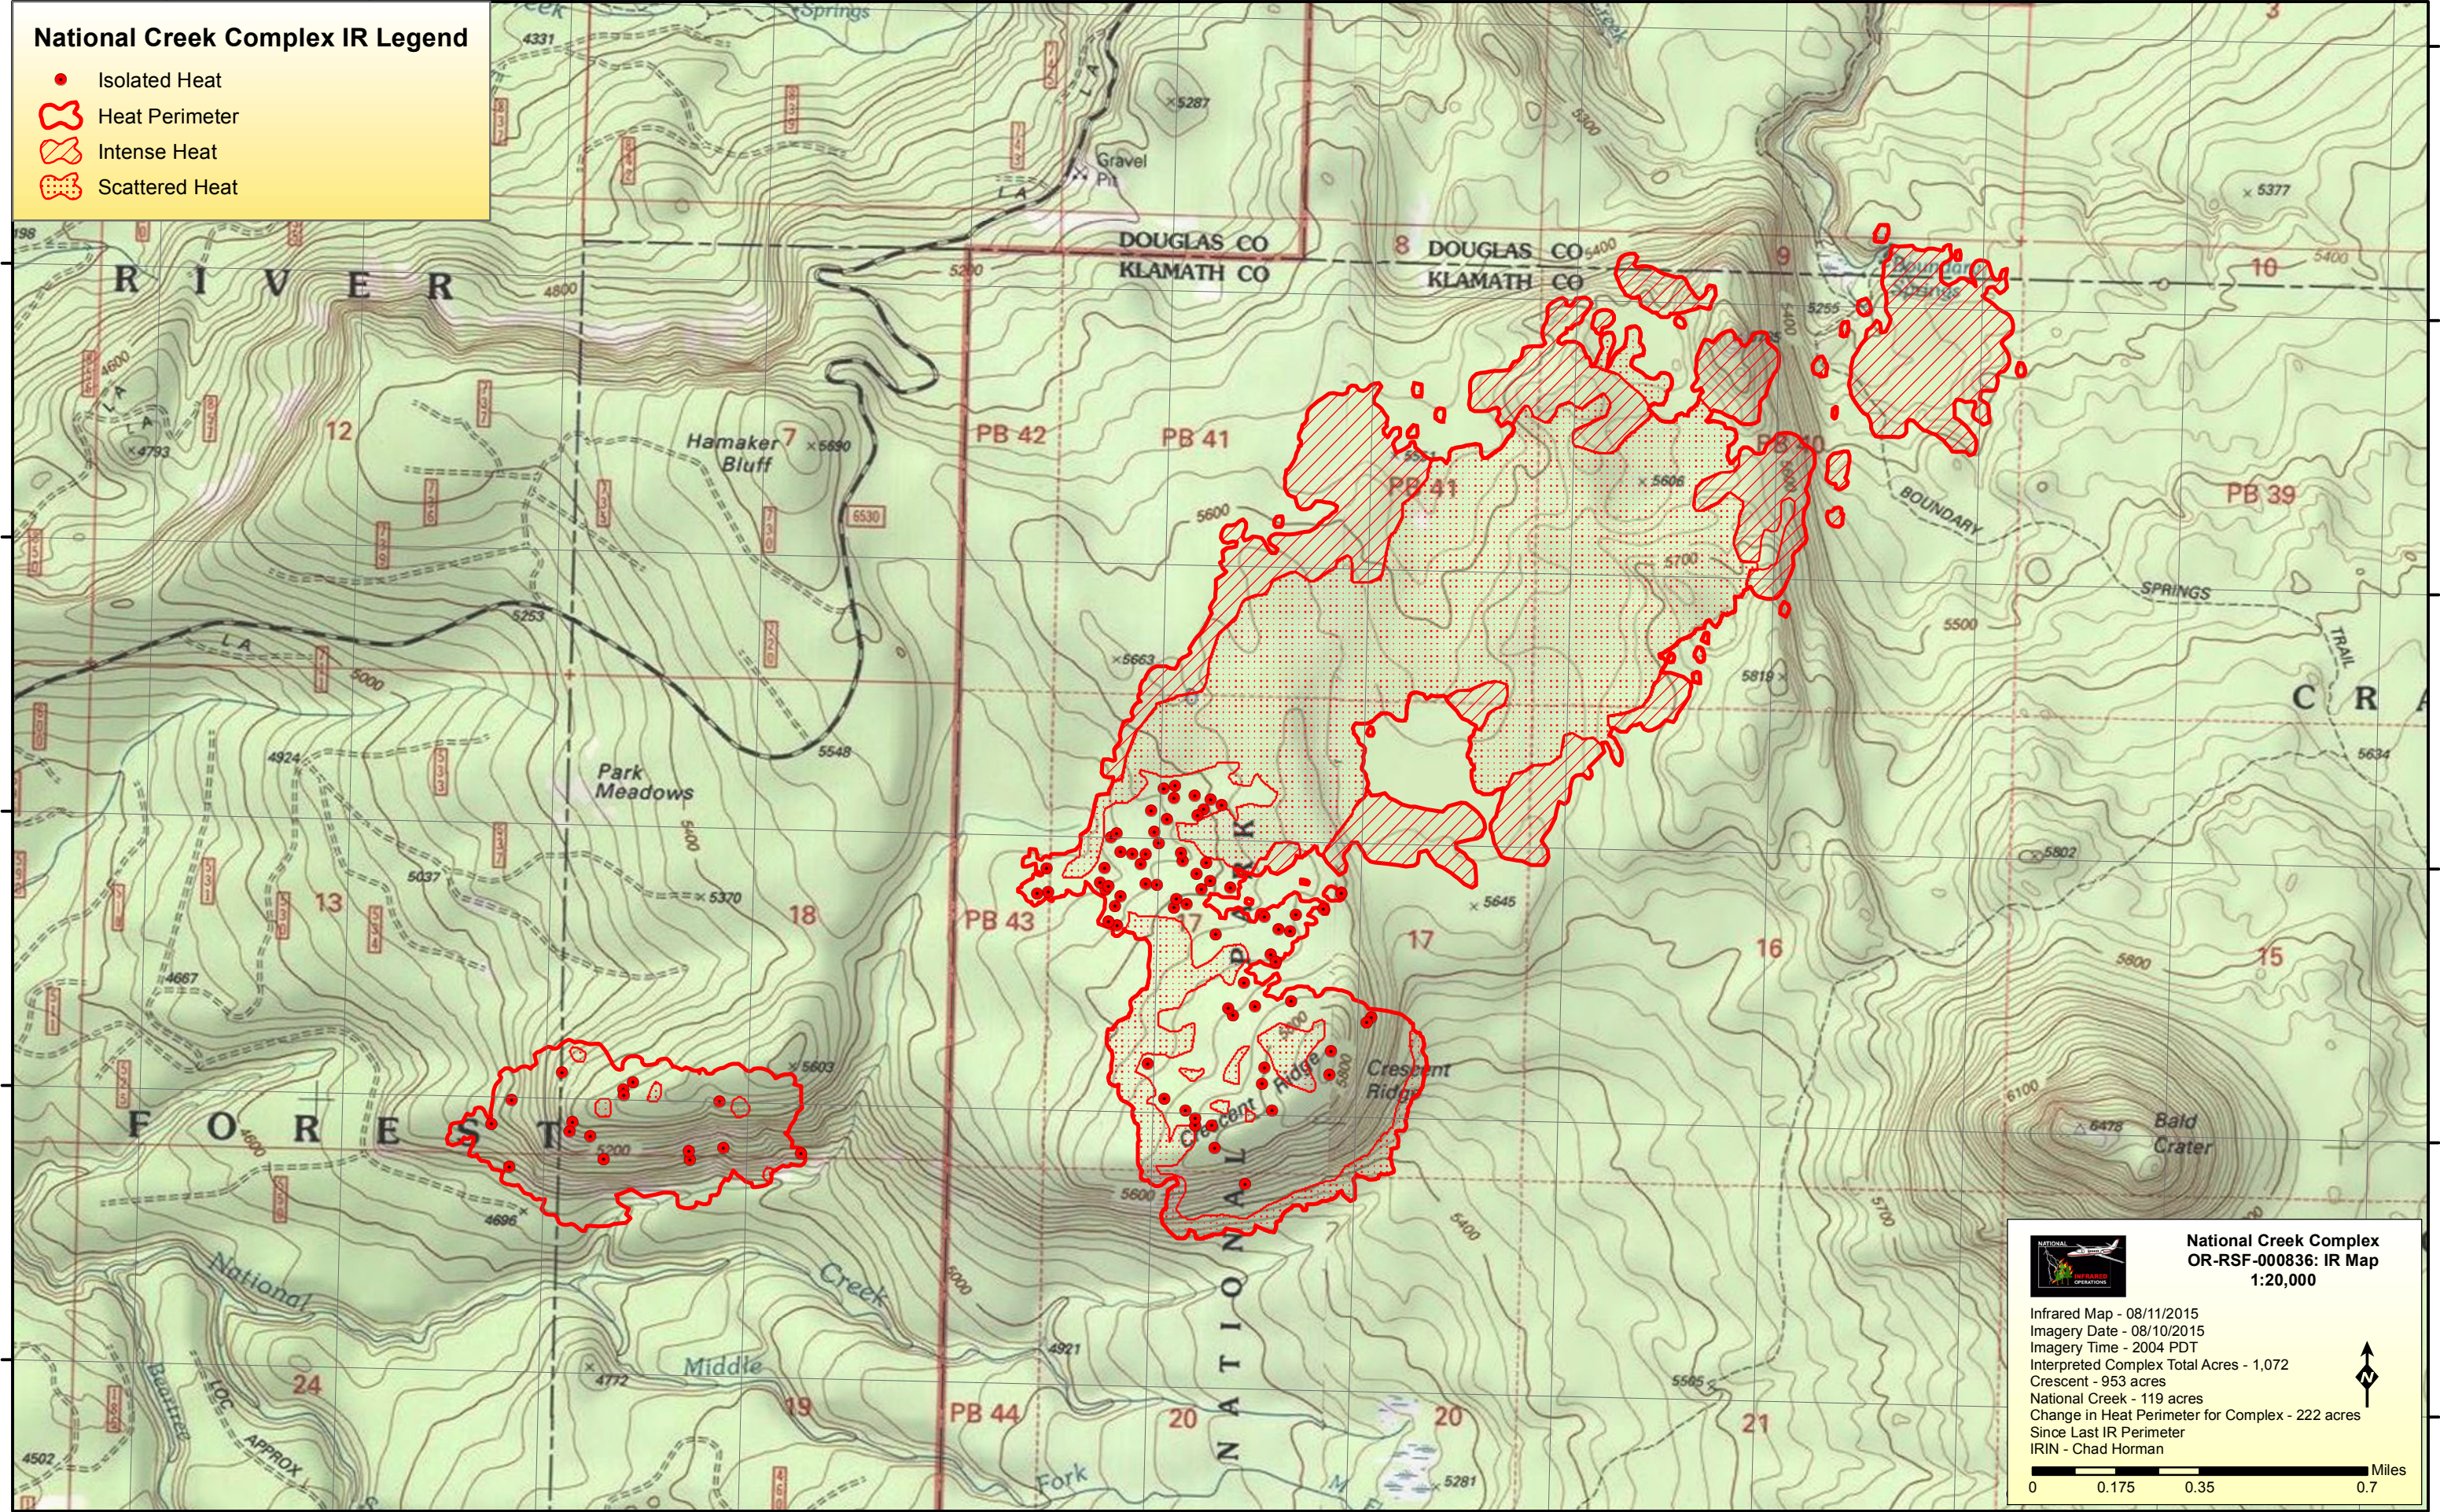

National Creek Complex IR Legend

- Isolated Heat
- Heat Perimeter
- Intense Heat
- Scattered Heat

National Creek Complex
OR-RSF-000836: IR Map
1:20,000

Infrared Map - 08/11/2015
 Imagery Date - 08/10/2015
 Imagery Time - 2004 PDT
 Interpreted Complex Total Acres - 1,072
 Crescent - 953 acres
 National Creek - 119 acres
 Change in Heat Perimeter for Complex - 222 acres
 Since Last IR Perimeter
 IRIN - Chad Horman