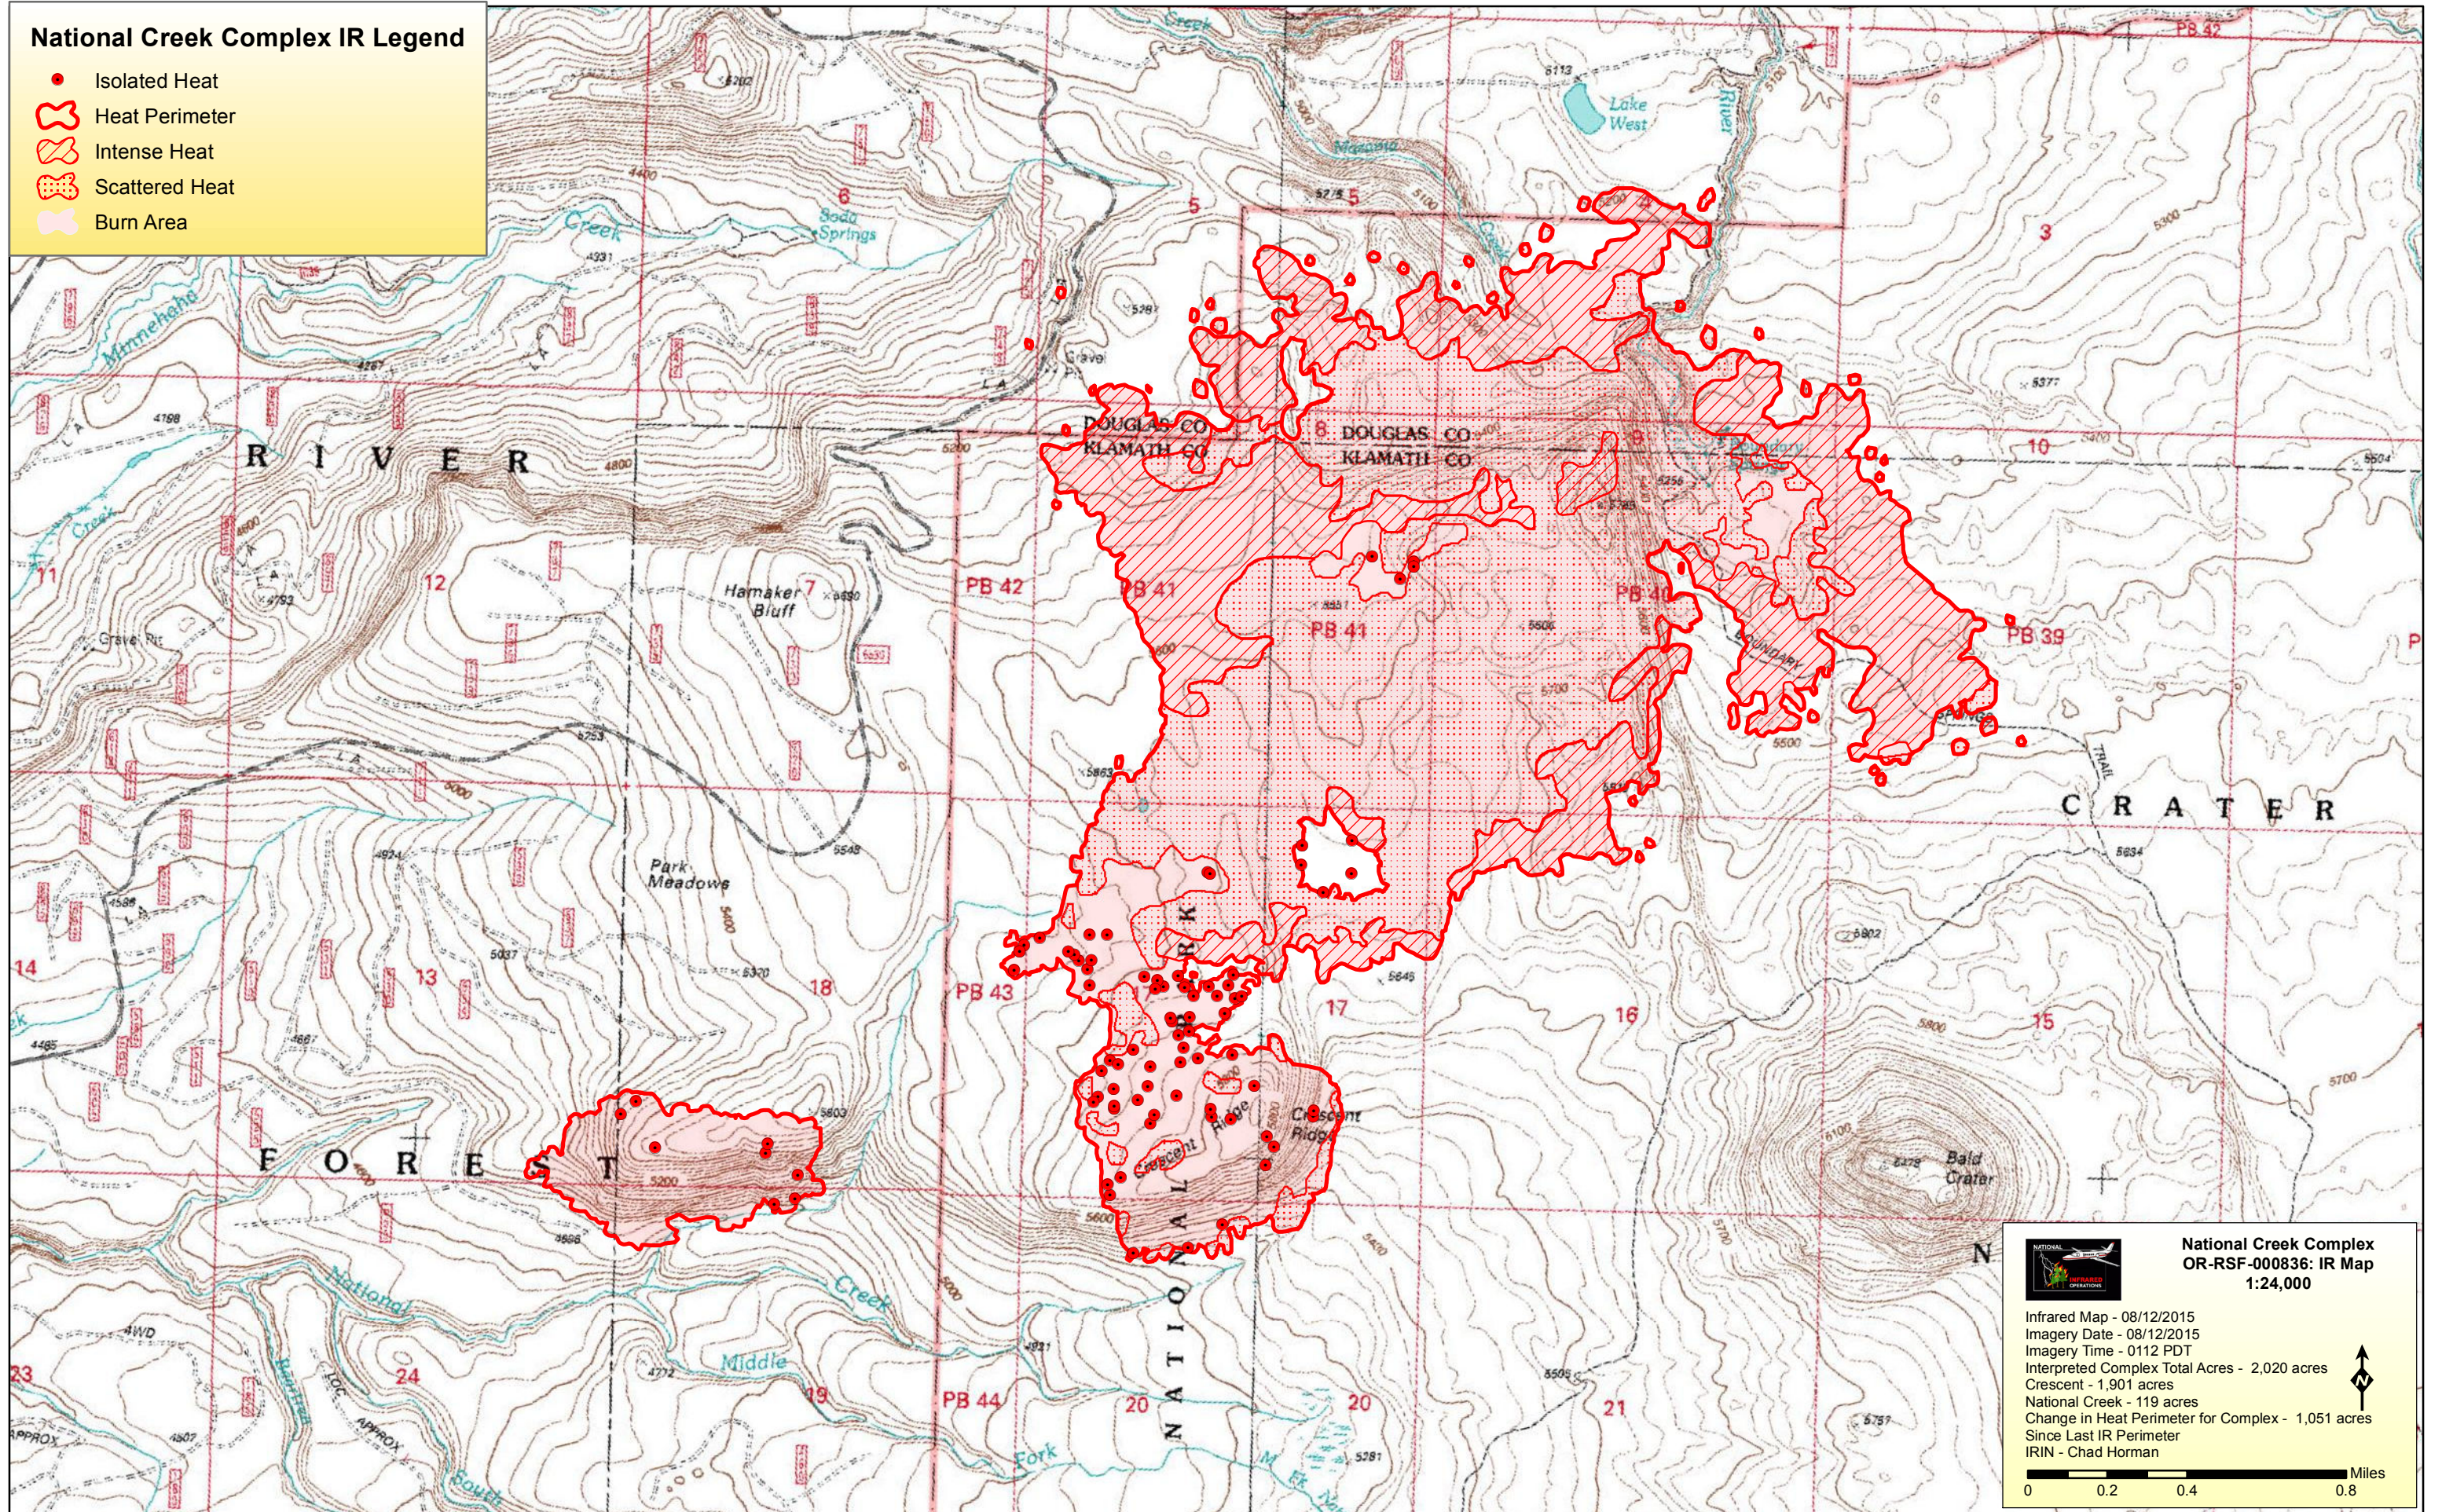

### National Creek Complex IR Legend

- Isolated Heat
- Heat Perimeter
- Intense Heat
- Scattered Heat
- Burn Area

**National Creek Complex**  
**OR-RSF-000836: IR Map**  
**1:24,000**

Infrared Map - 08/12/2015  
 Imagery Date - 08/12/2015  
 Imagery Time - 0112 PDT  
 Interpreted Complex Total Acres - 2,020 acres  
 Crescent - 1,901 acres  
 National Creek - 119 acres  
 Change in Heat Perimeter for Complex - 1,051 acres  
 Since Last IR Perimeter  
 IRIN - Chad Horman

Miles

0    0.2    0.4    0.8