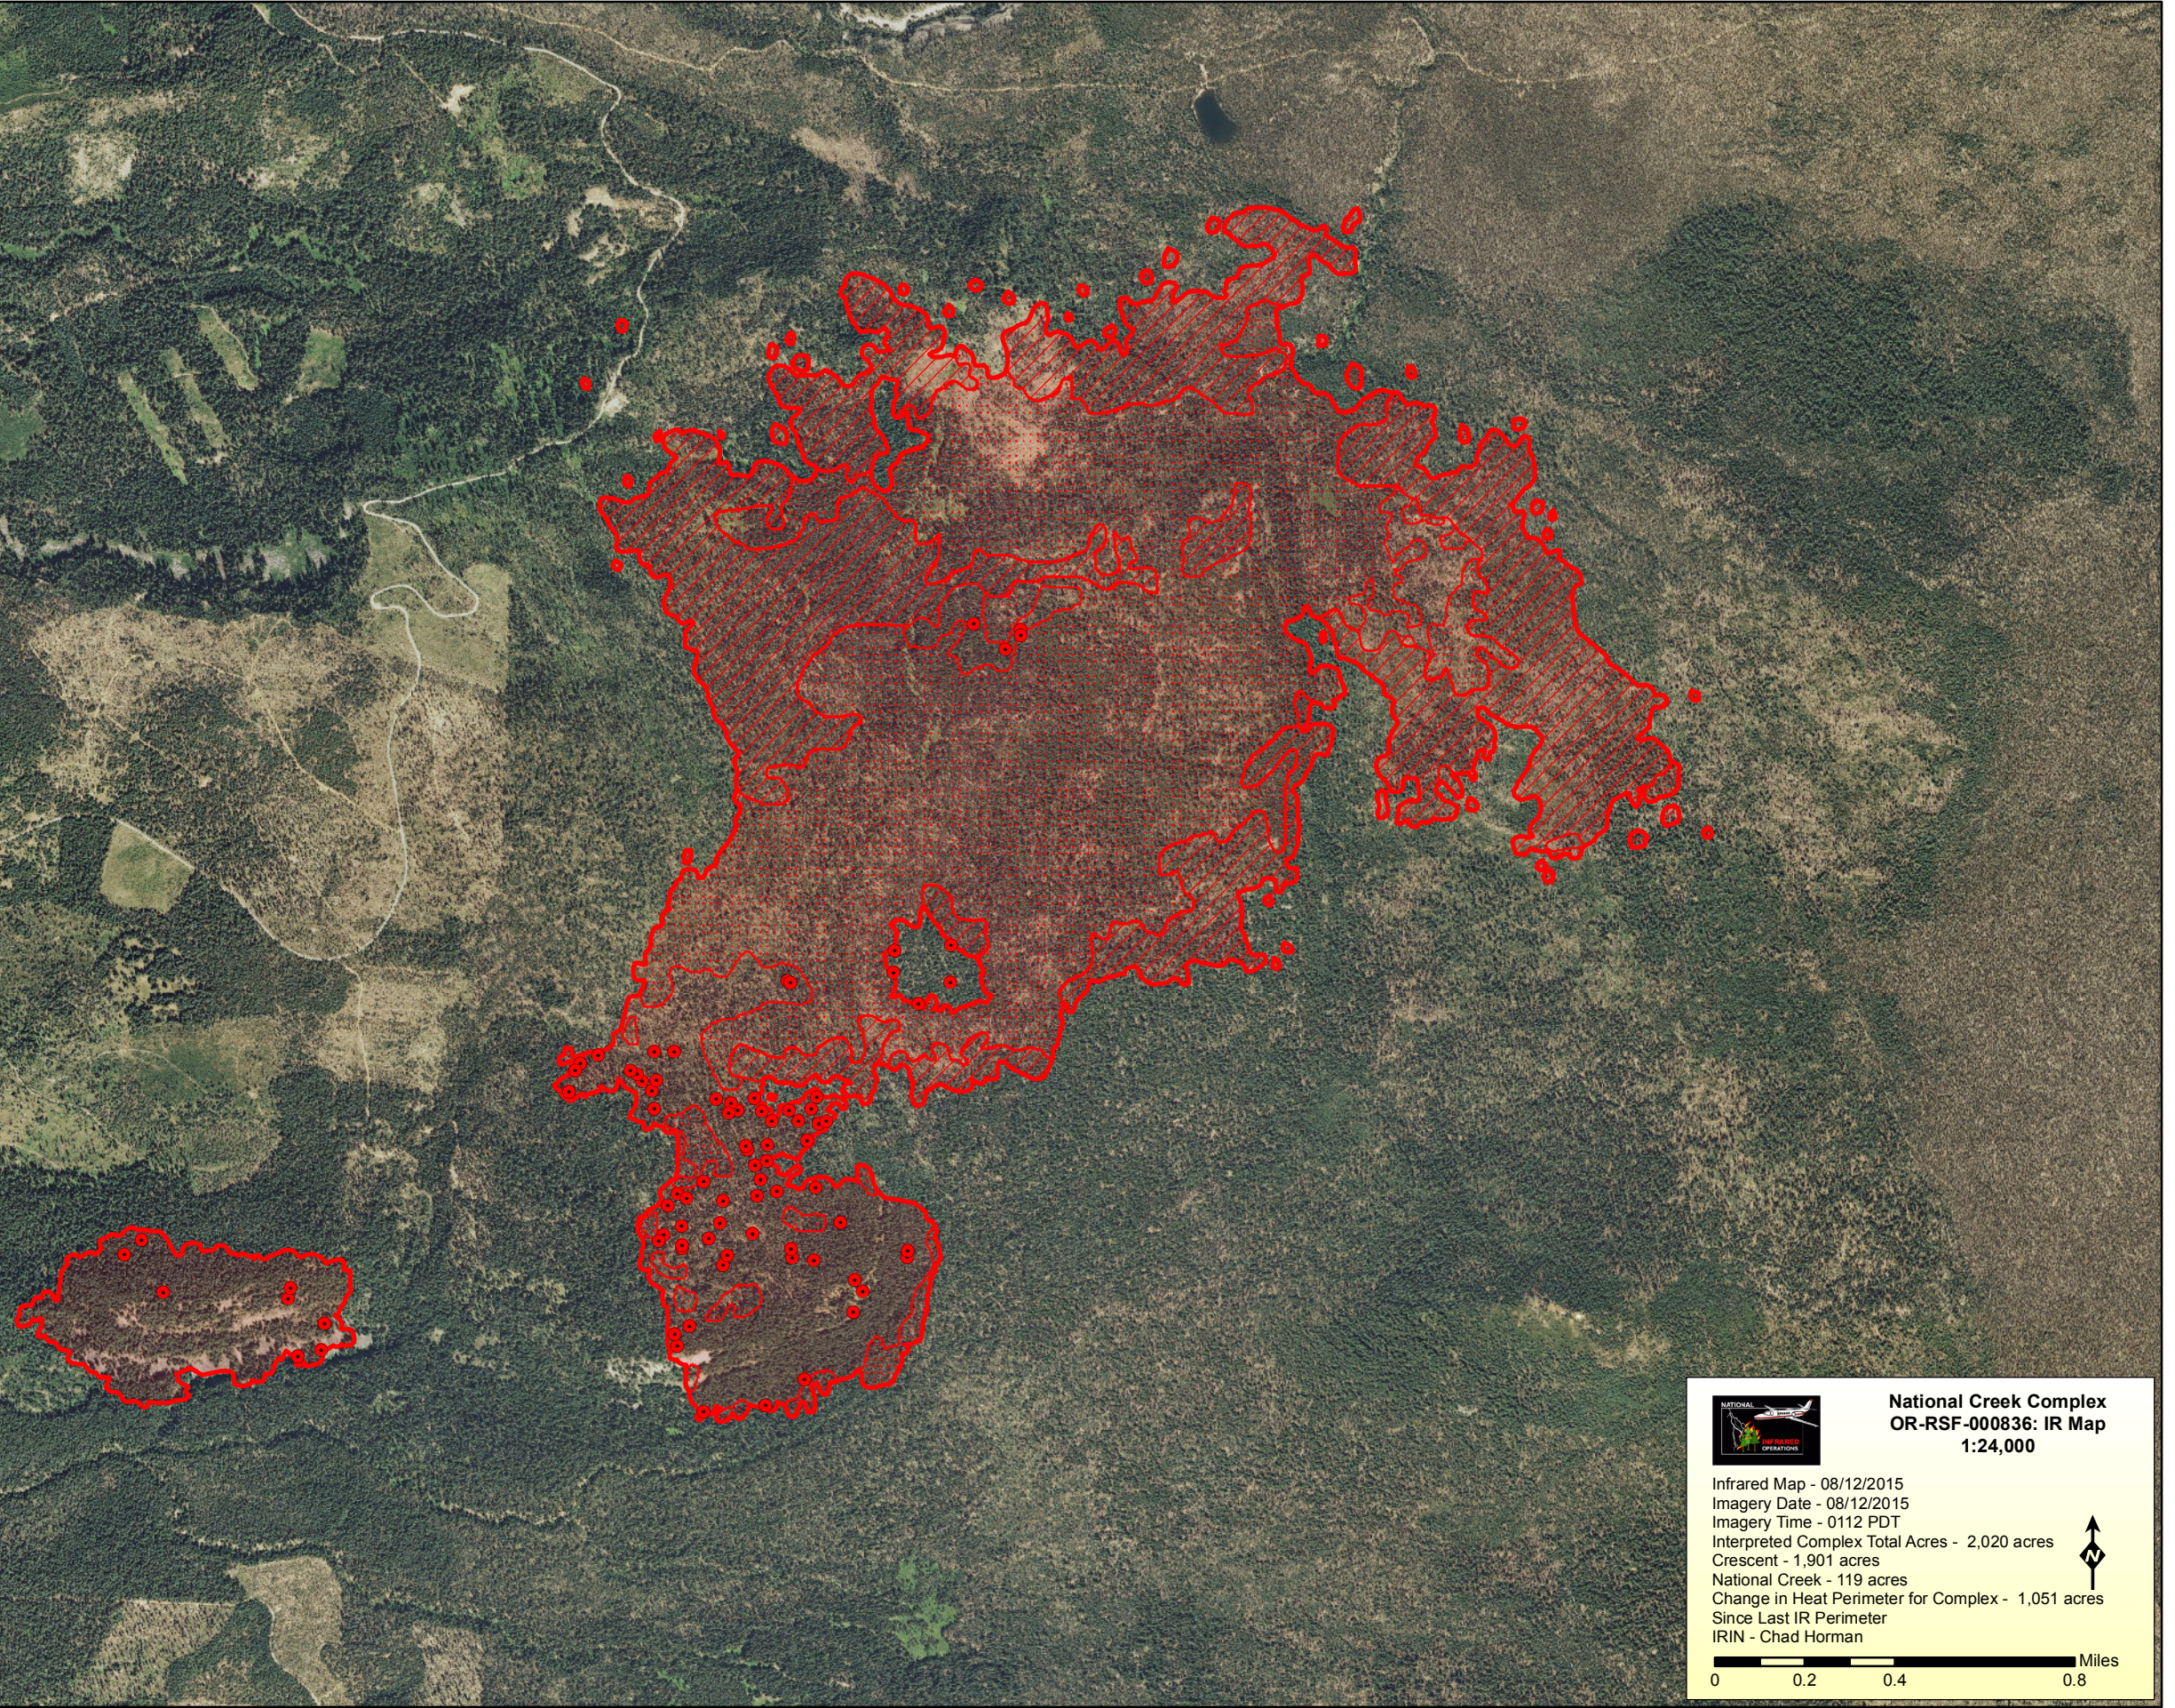

National Creek Complex IR Legend

- Isolated Heat
- 🔴 Heat Perimeter
- 🔴 Intense Heat
- 🔴 Scattered Heat
- 🔴 Burn Area

National Creek Complex OR-RSF-000836: IR Map 1:24,000

Infrared Map - 08/12/2015
Imagery Date - 08/12/2015
Imagery Time - 0112 PDT
Interpreted Complex Total Acres - 2,020 acres
Crescent - 1,901 acres
National Creek - 119 acres
Change in Heat Perimeter for Complex - 1,051 acres
Since Last IR Perimeter
IRIN - Chad Horman