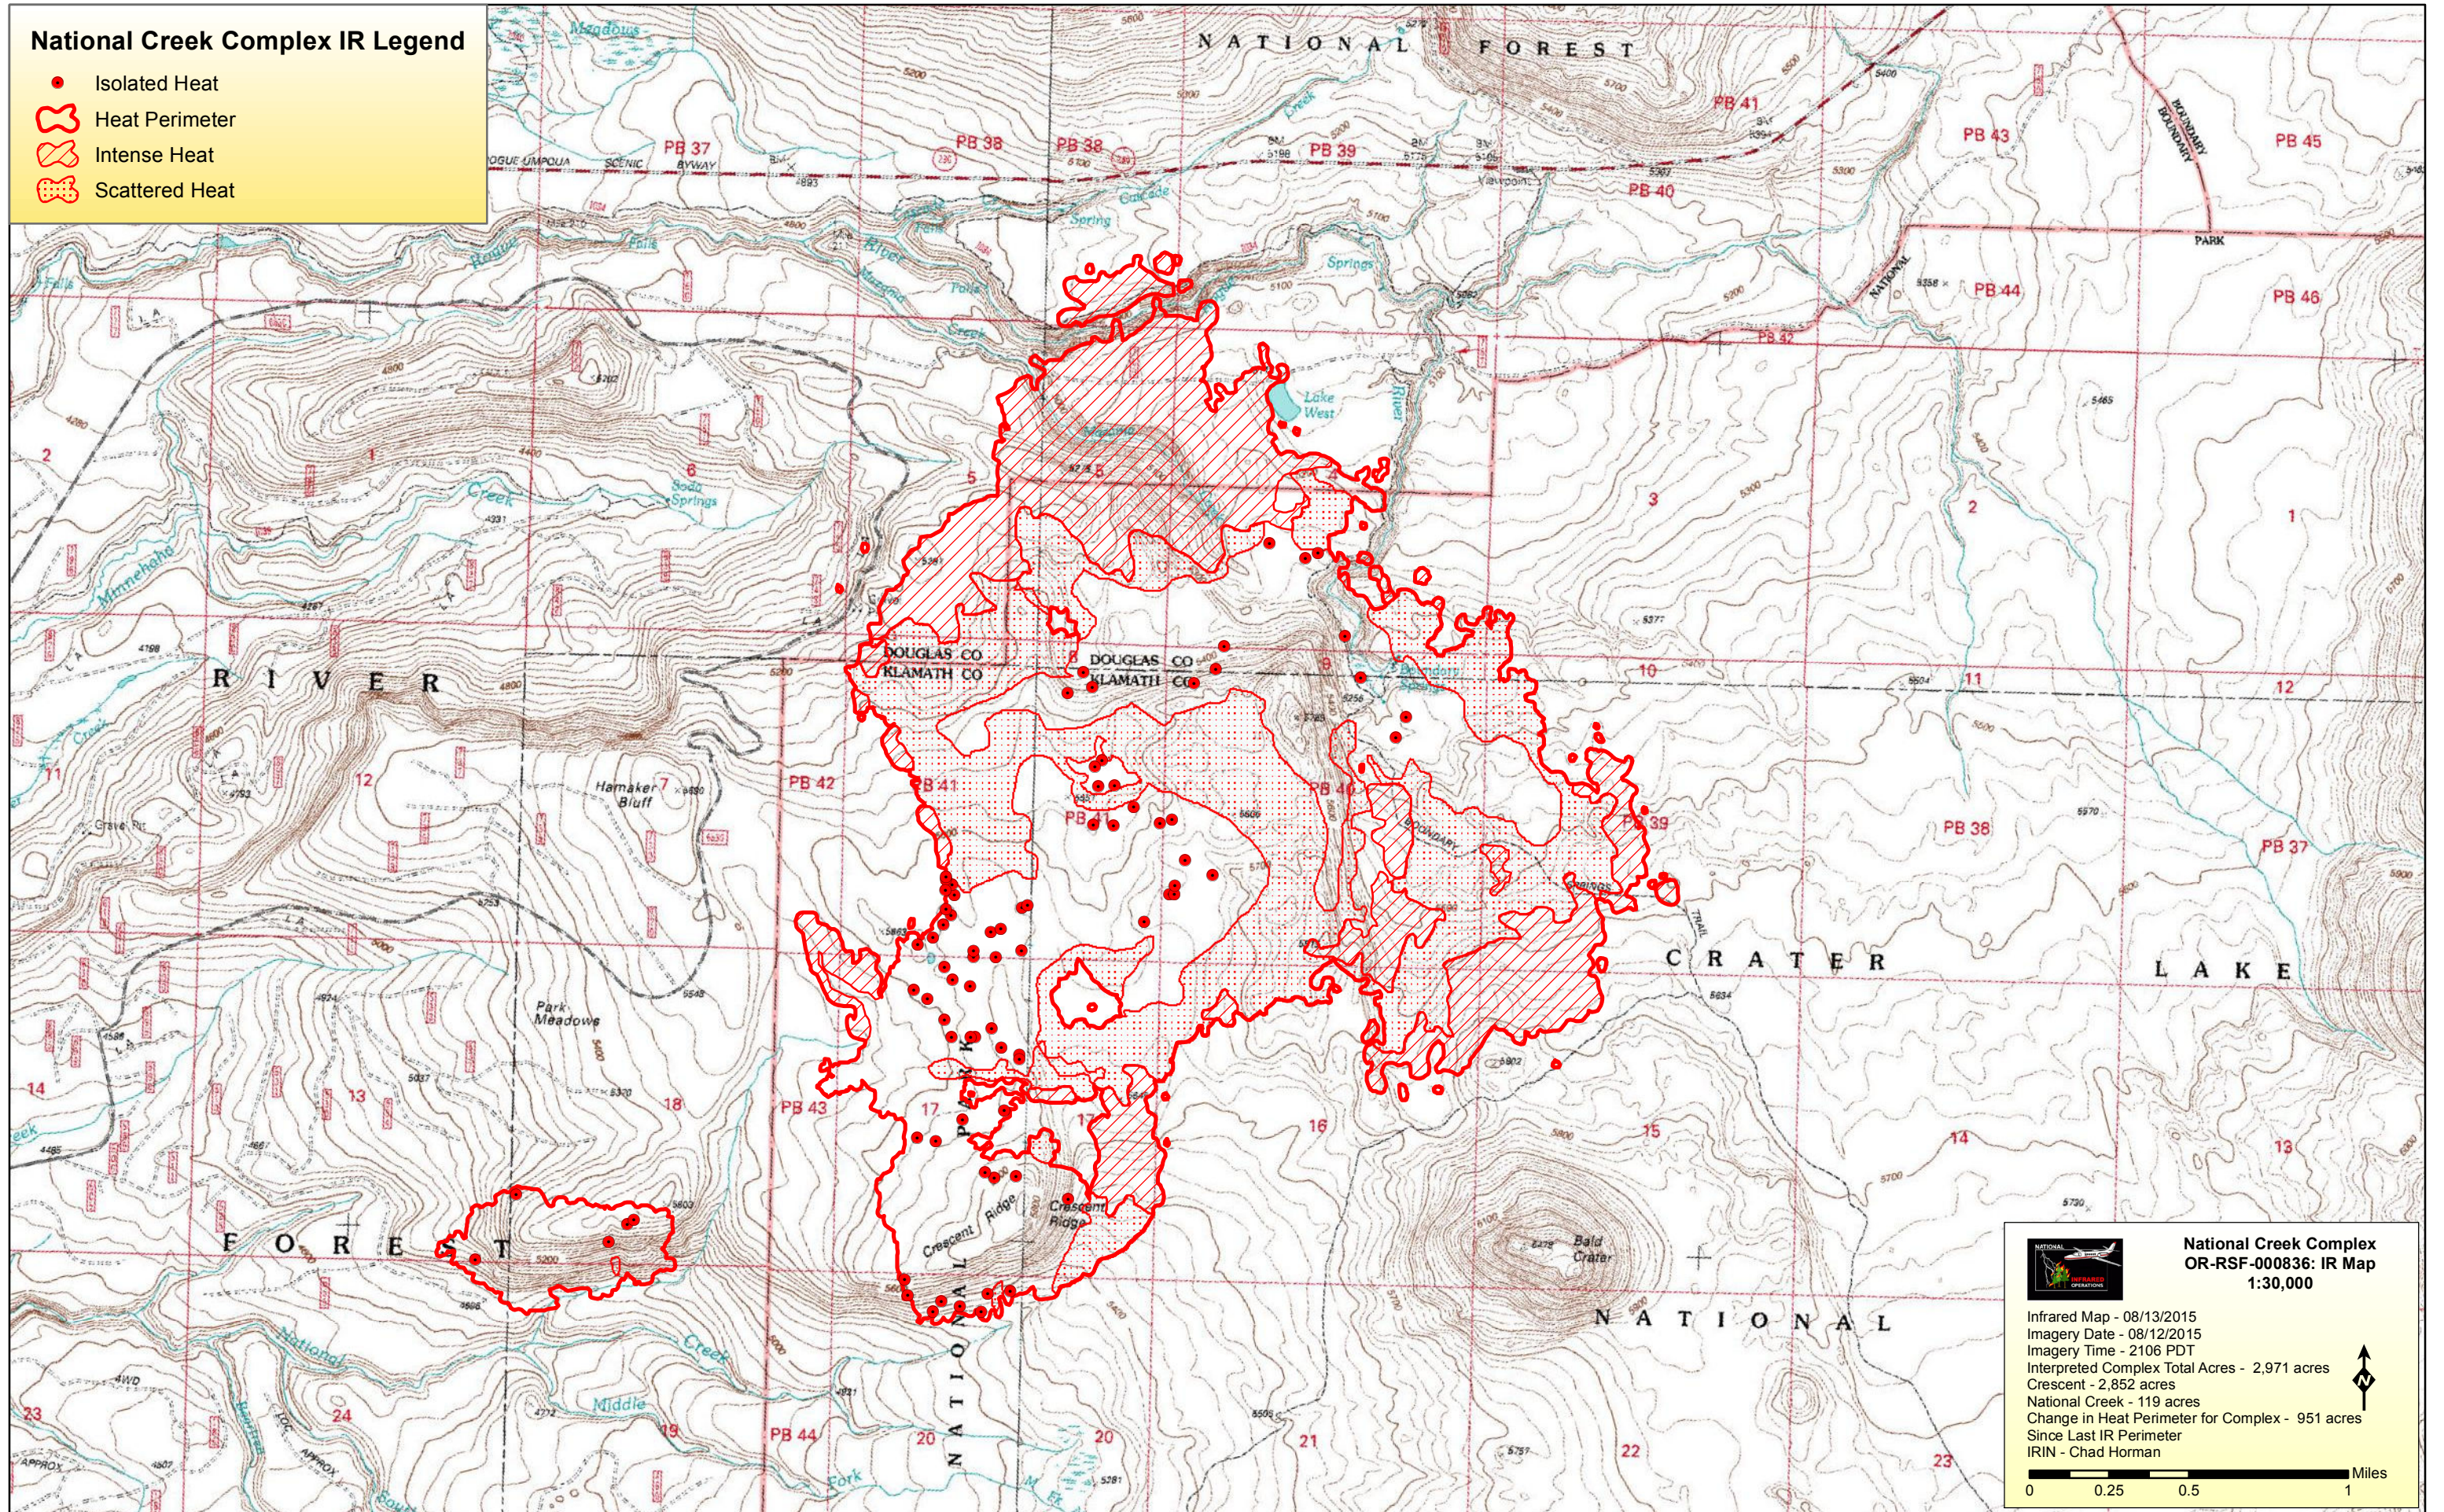

National Creek Complex IR Legend

- Isolated Heat
- Heat Perimeter
- Intense Heat
- Scattered Heat

National Creek Complex
OR-RSF-000836: IR Map
1:30,000

Infrared Map - 08/13/2015
 Imagery Date - 08/12/2015
 Imagery Time - 2106 PDT
 Interpreted Complex Total Acres - 2,971 acres
 Crescent - 2,852 acres
 National Creek - 119 acres
 Change in Heat Perimeter for Complex - 951 acres
 Since Last IR Perimeter
 IRIN - Chad Horman