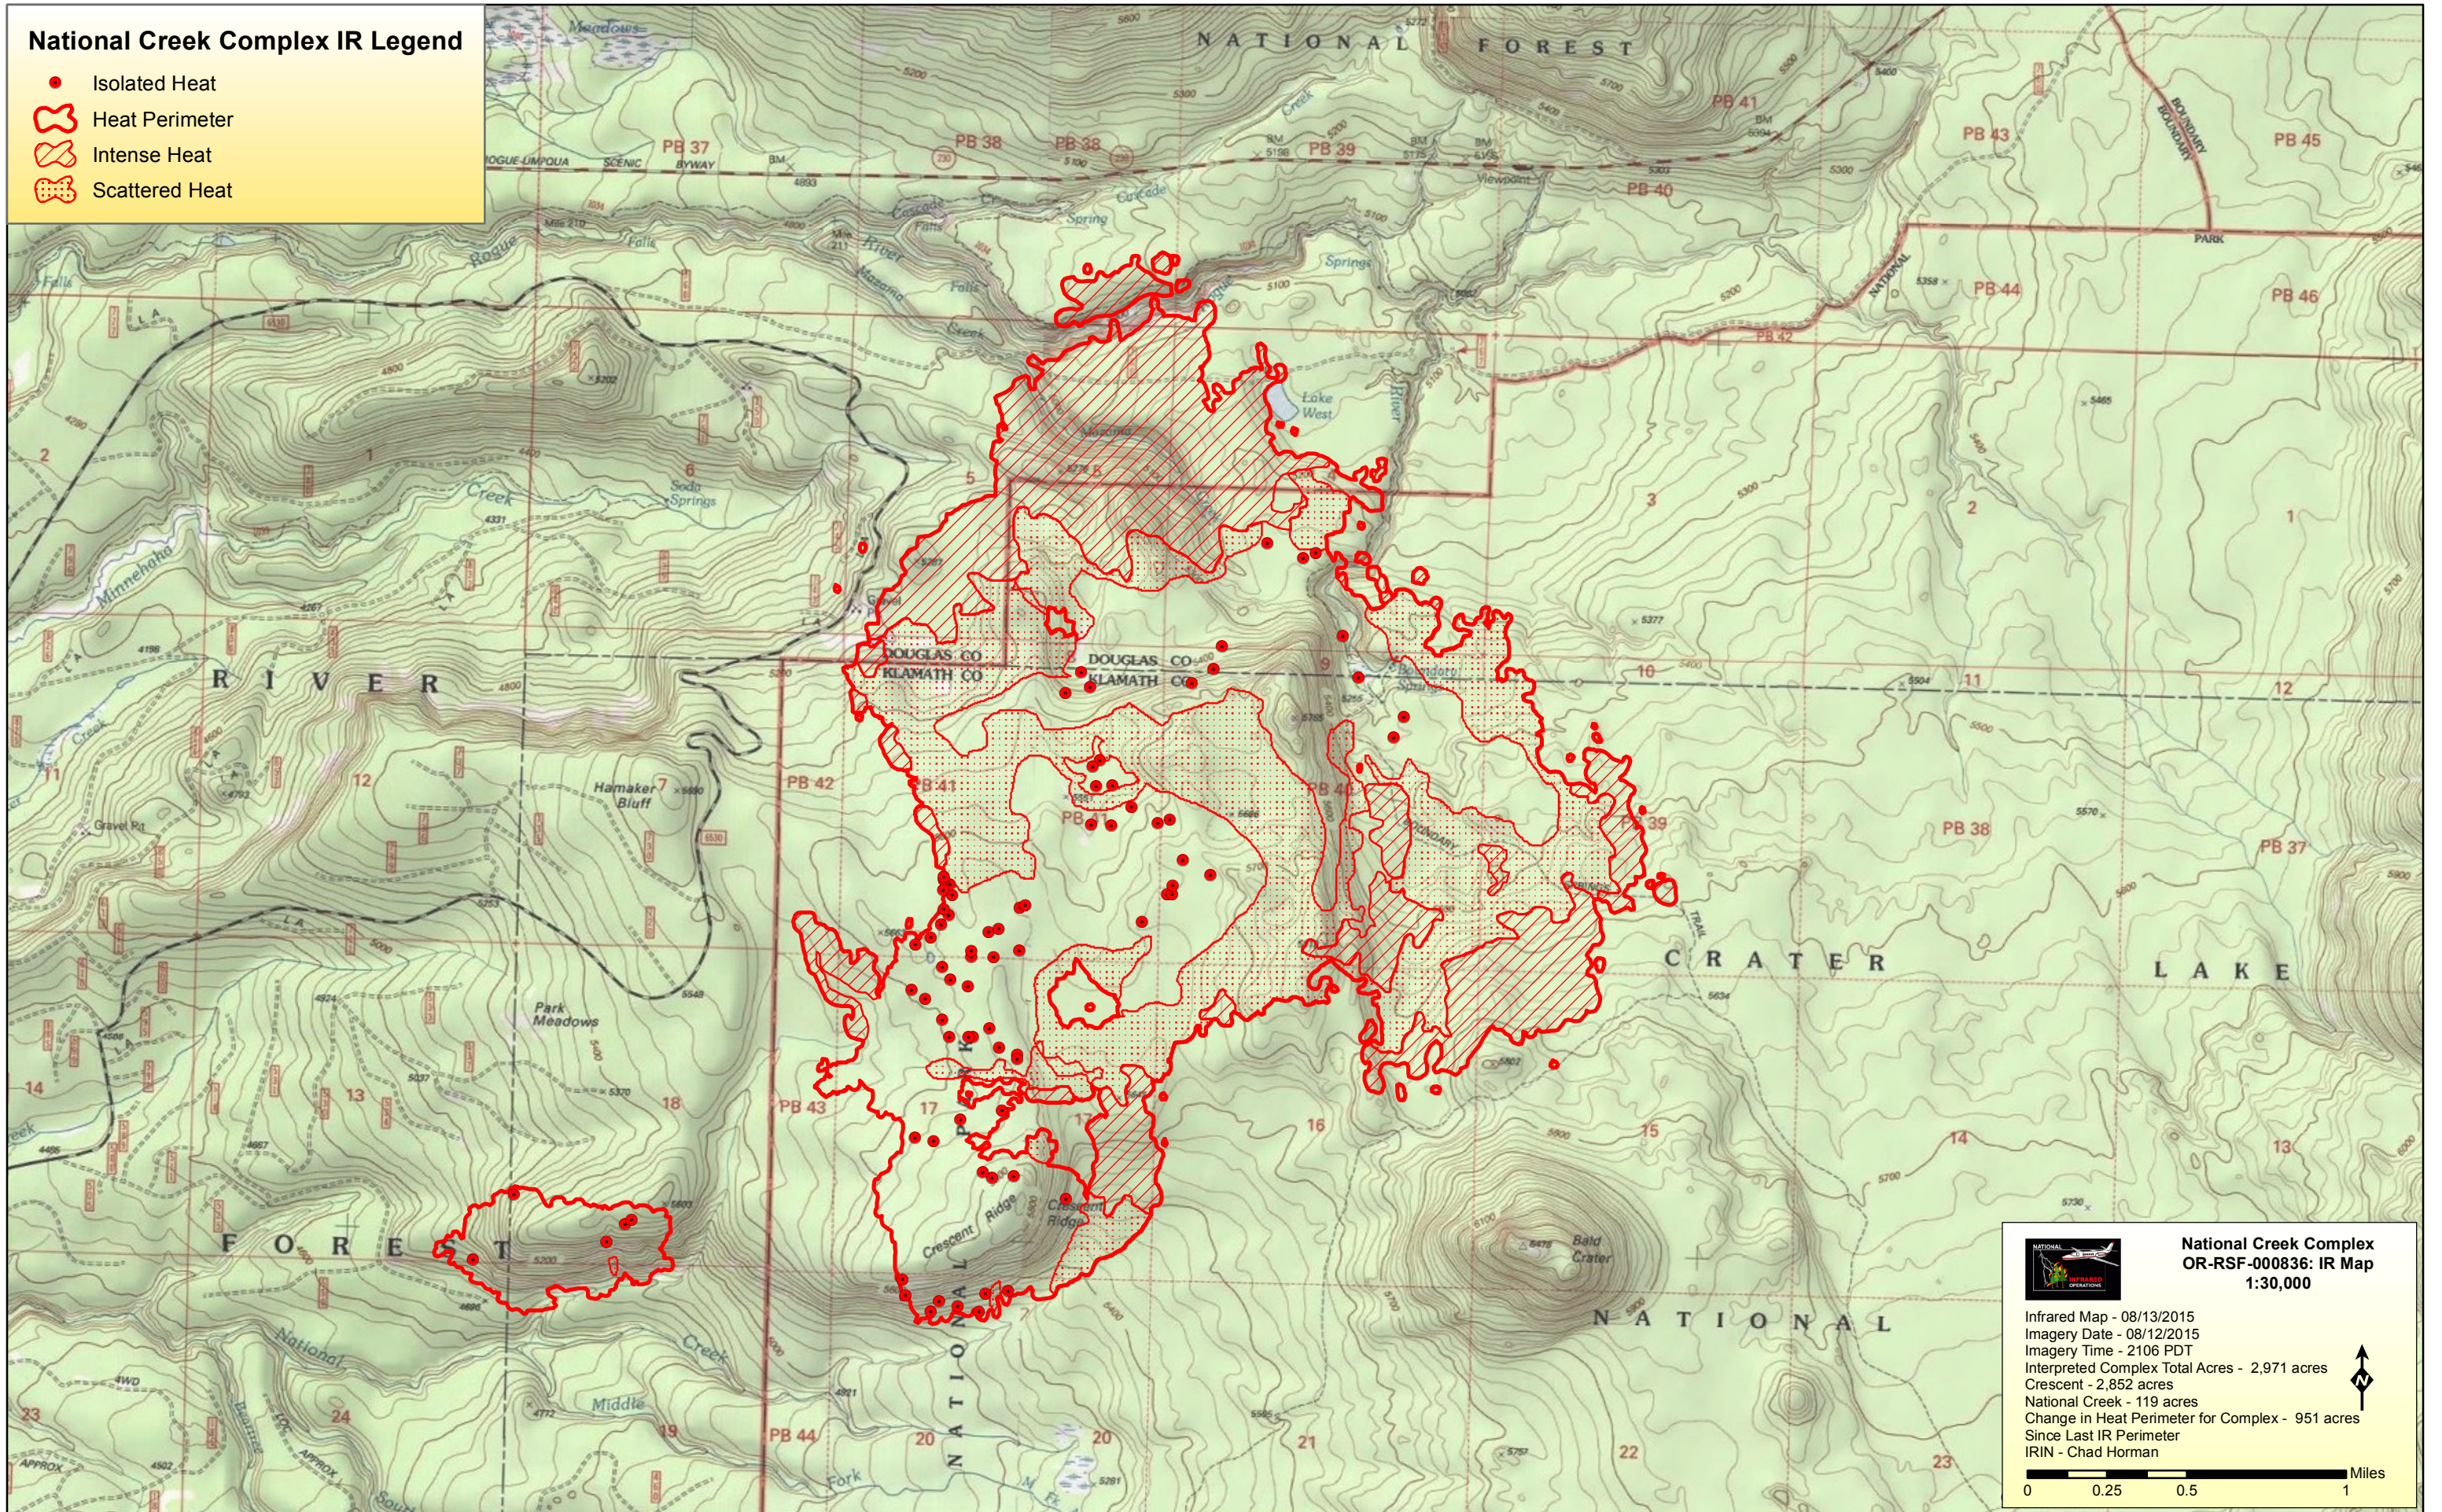

National Creek Complex IR Legend

- Isolated Heat
- Heat Perimeter
- Intense Heat
- Scattered Heat

National Creek Complex
OR-RSF-000836: IR Map
1:30,000

Infrared Map - 08/13/2015
 Imagery Date - 08/12/2015
 Imagery Time - 2106 PDT
 Interpreted Complex Total Acres - 2,971 acres
 Crescent - 2,852 acres
 National Creek - 119 acres
 Change in Heat Perimeter for Complex - 951 acres
 Since Last IR Perimeter
 IRIN - Chad Horman