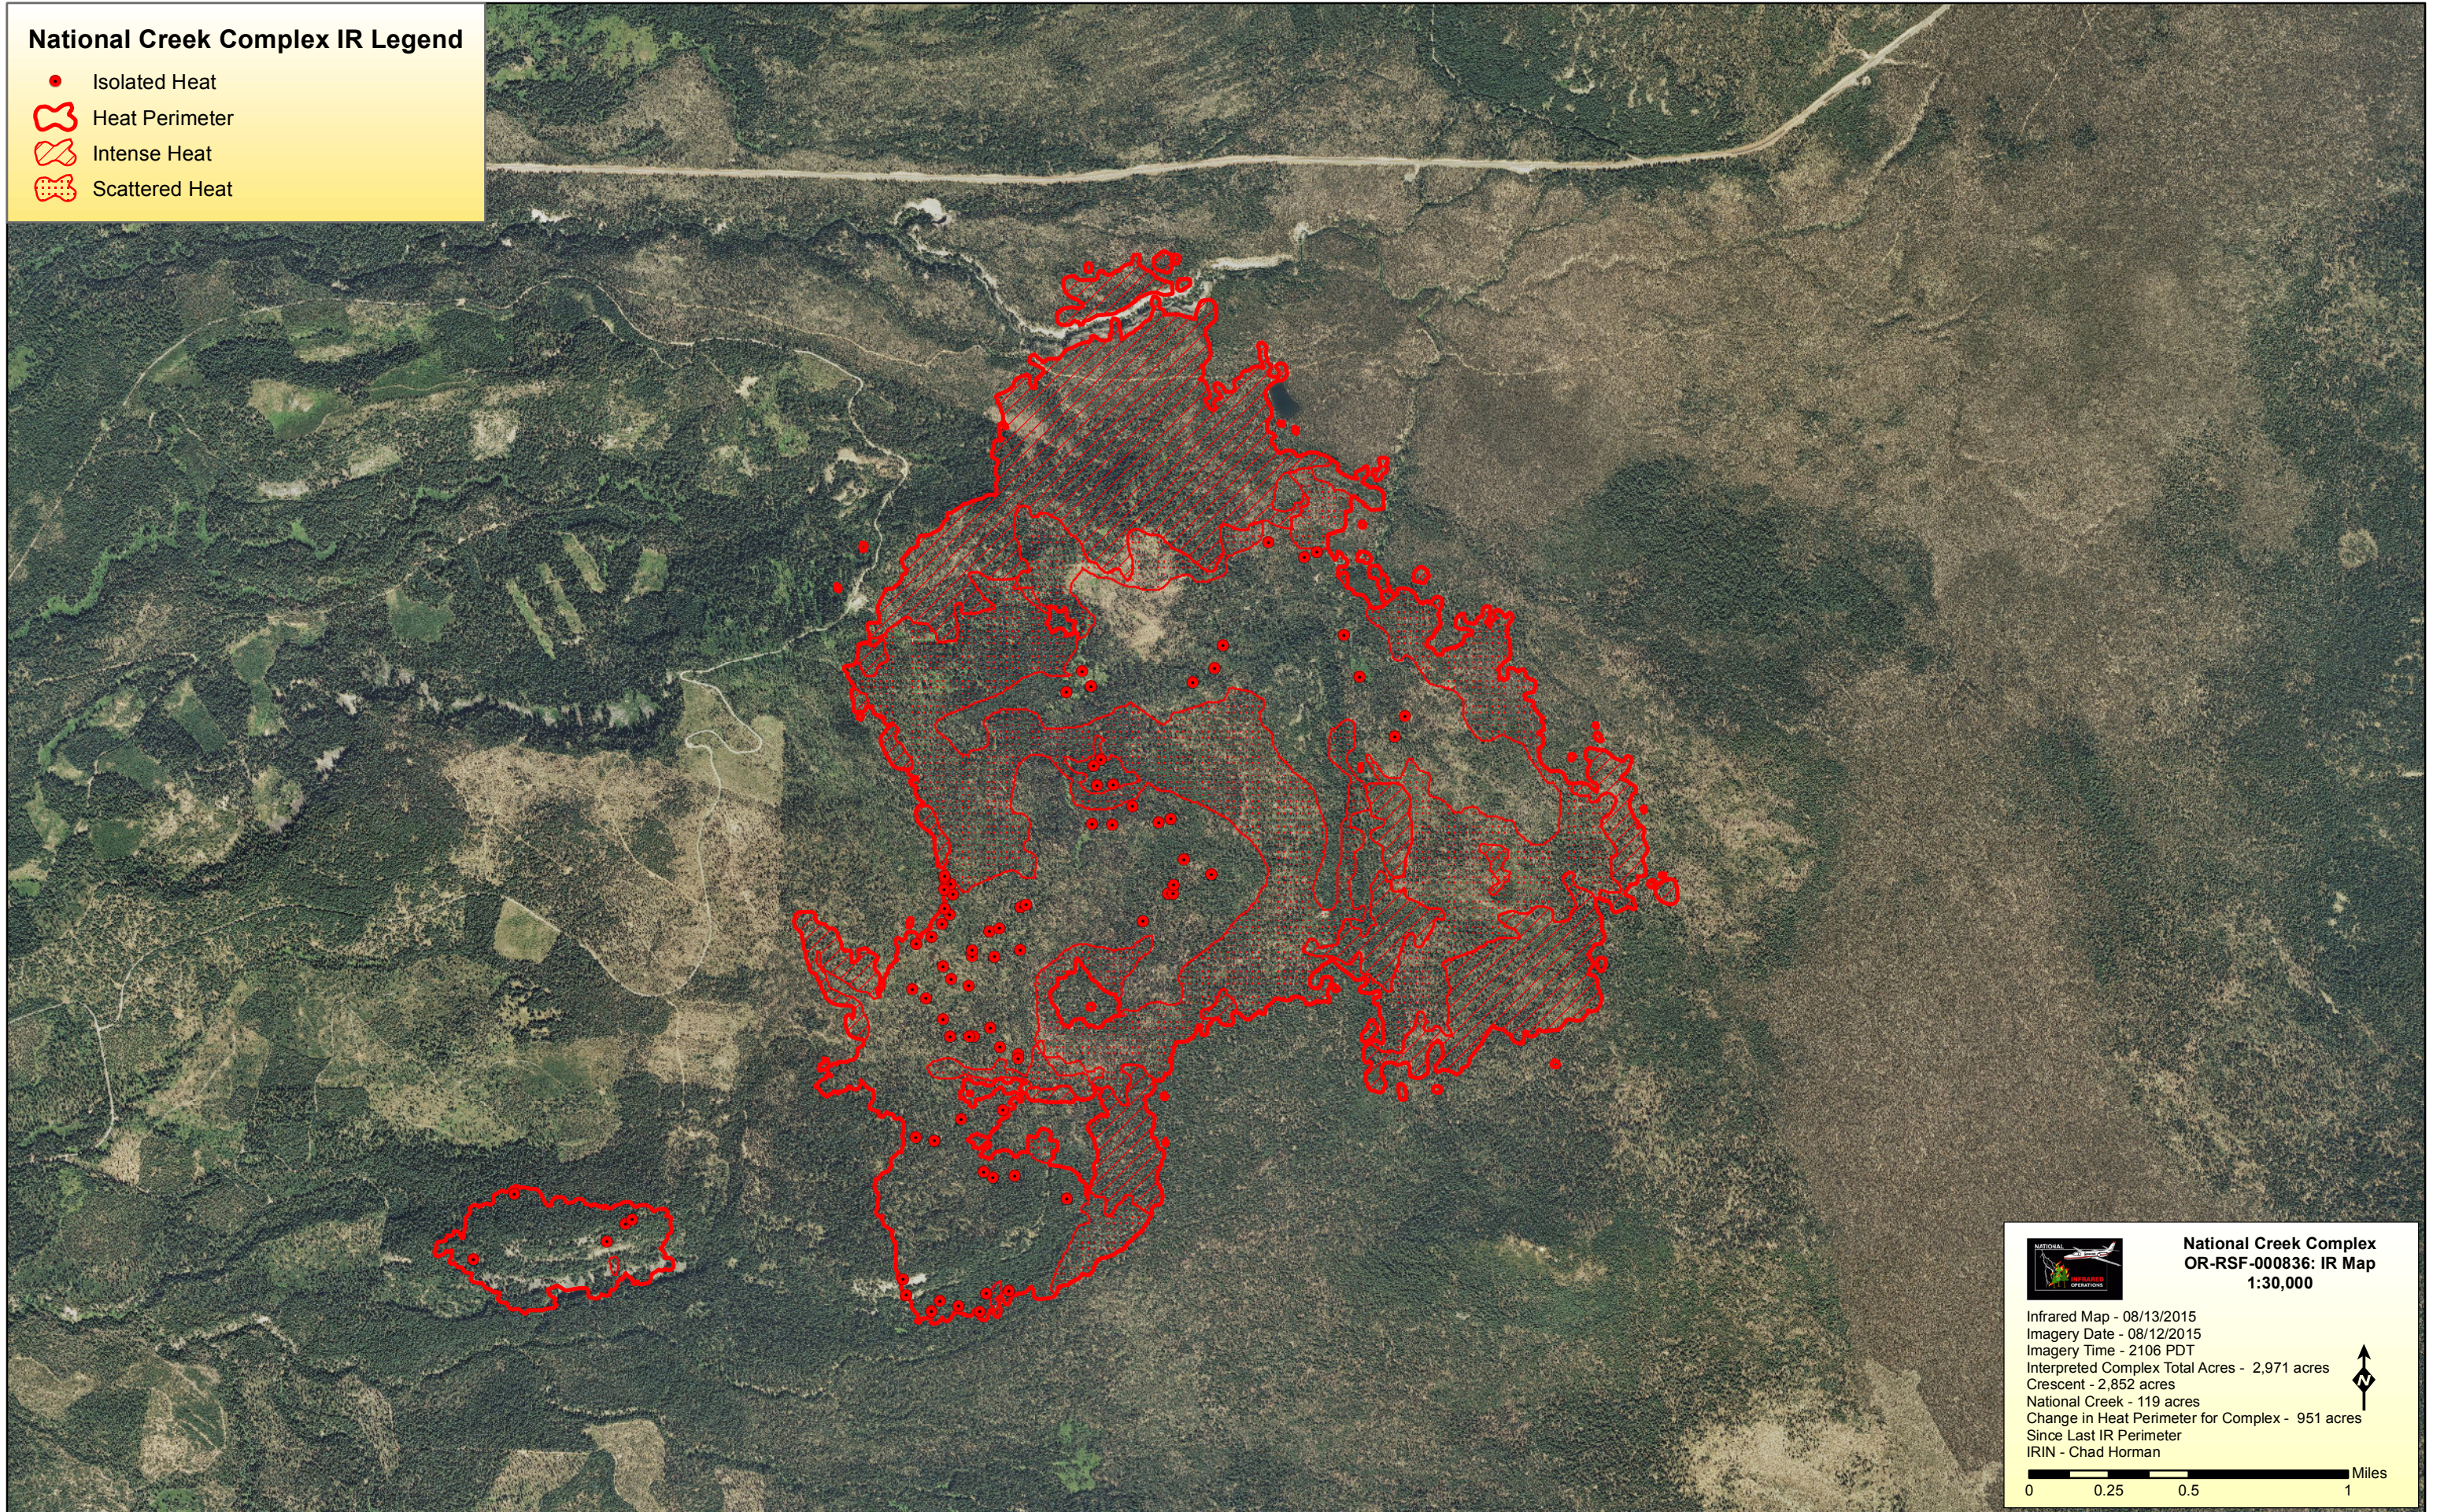

National Creek Complex IR Legend

- Isolated Heat
- Heat Perimeter
- ▨ Intense Heat
- ▩ Scattered Heat

National Creek Complex OR-RSF-000836: IR Map 1:30,000

Infrared Map - 08/13/2015
Imagery Date - 08/12/2015
Imagery Time - 2106 PDT
Interpreted Complex Total Acres - 2,971 acres
Crescent - 2,852 acres
National Creek - 119 acres
Change in Heat Perimeter for Complex - 951 acres
Since Last IR Perimeter
IRIN - Chad Horman