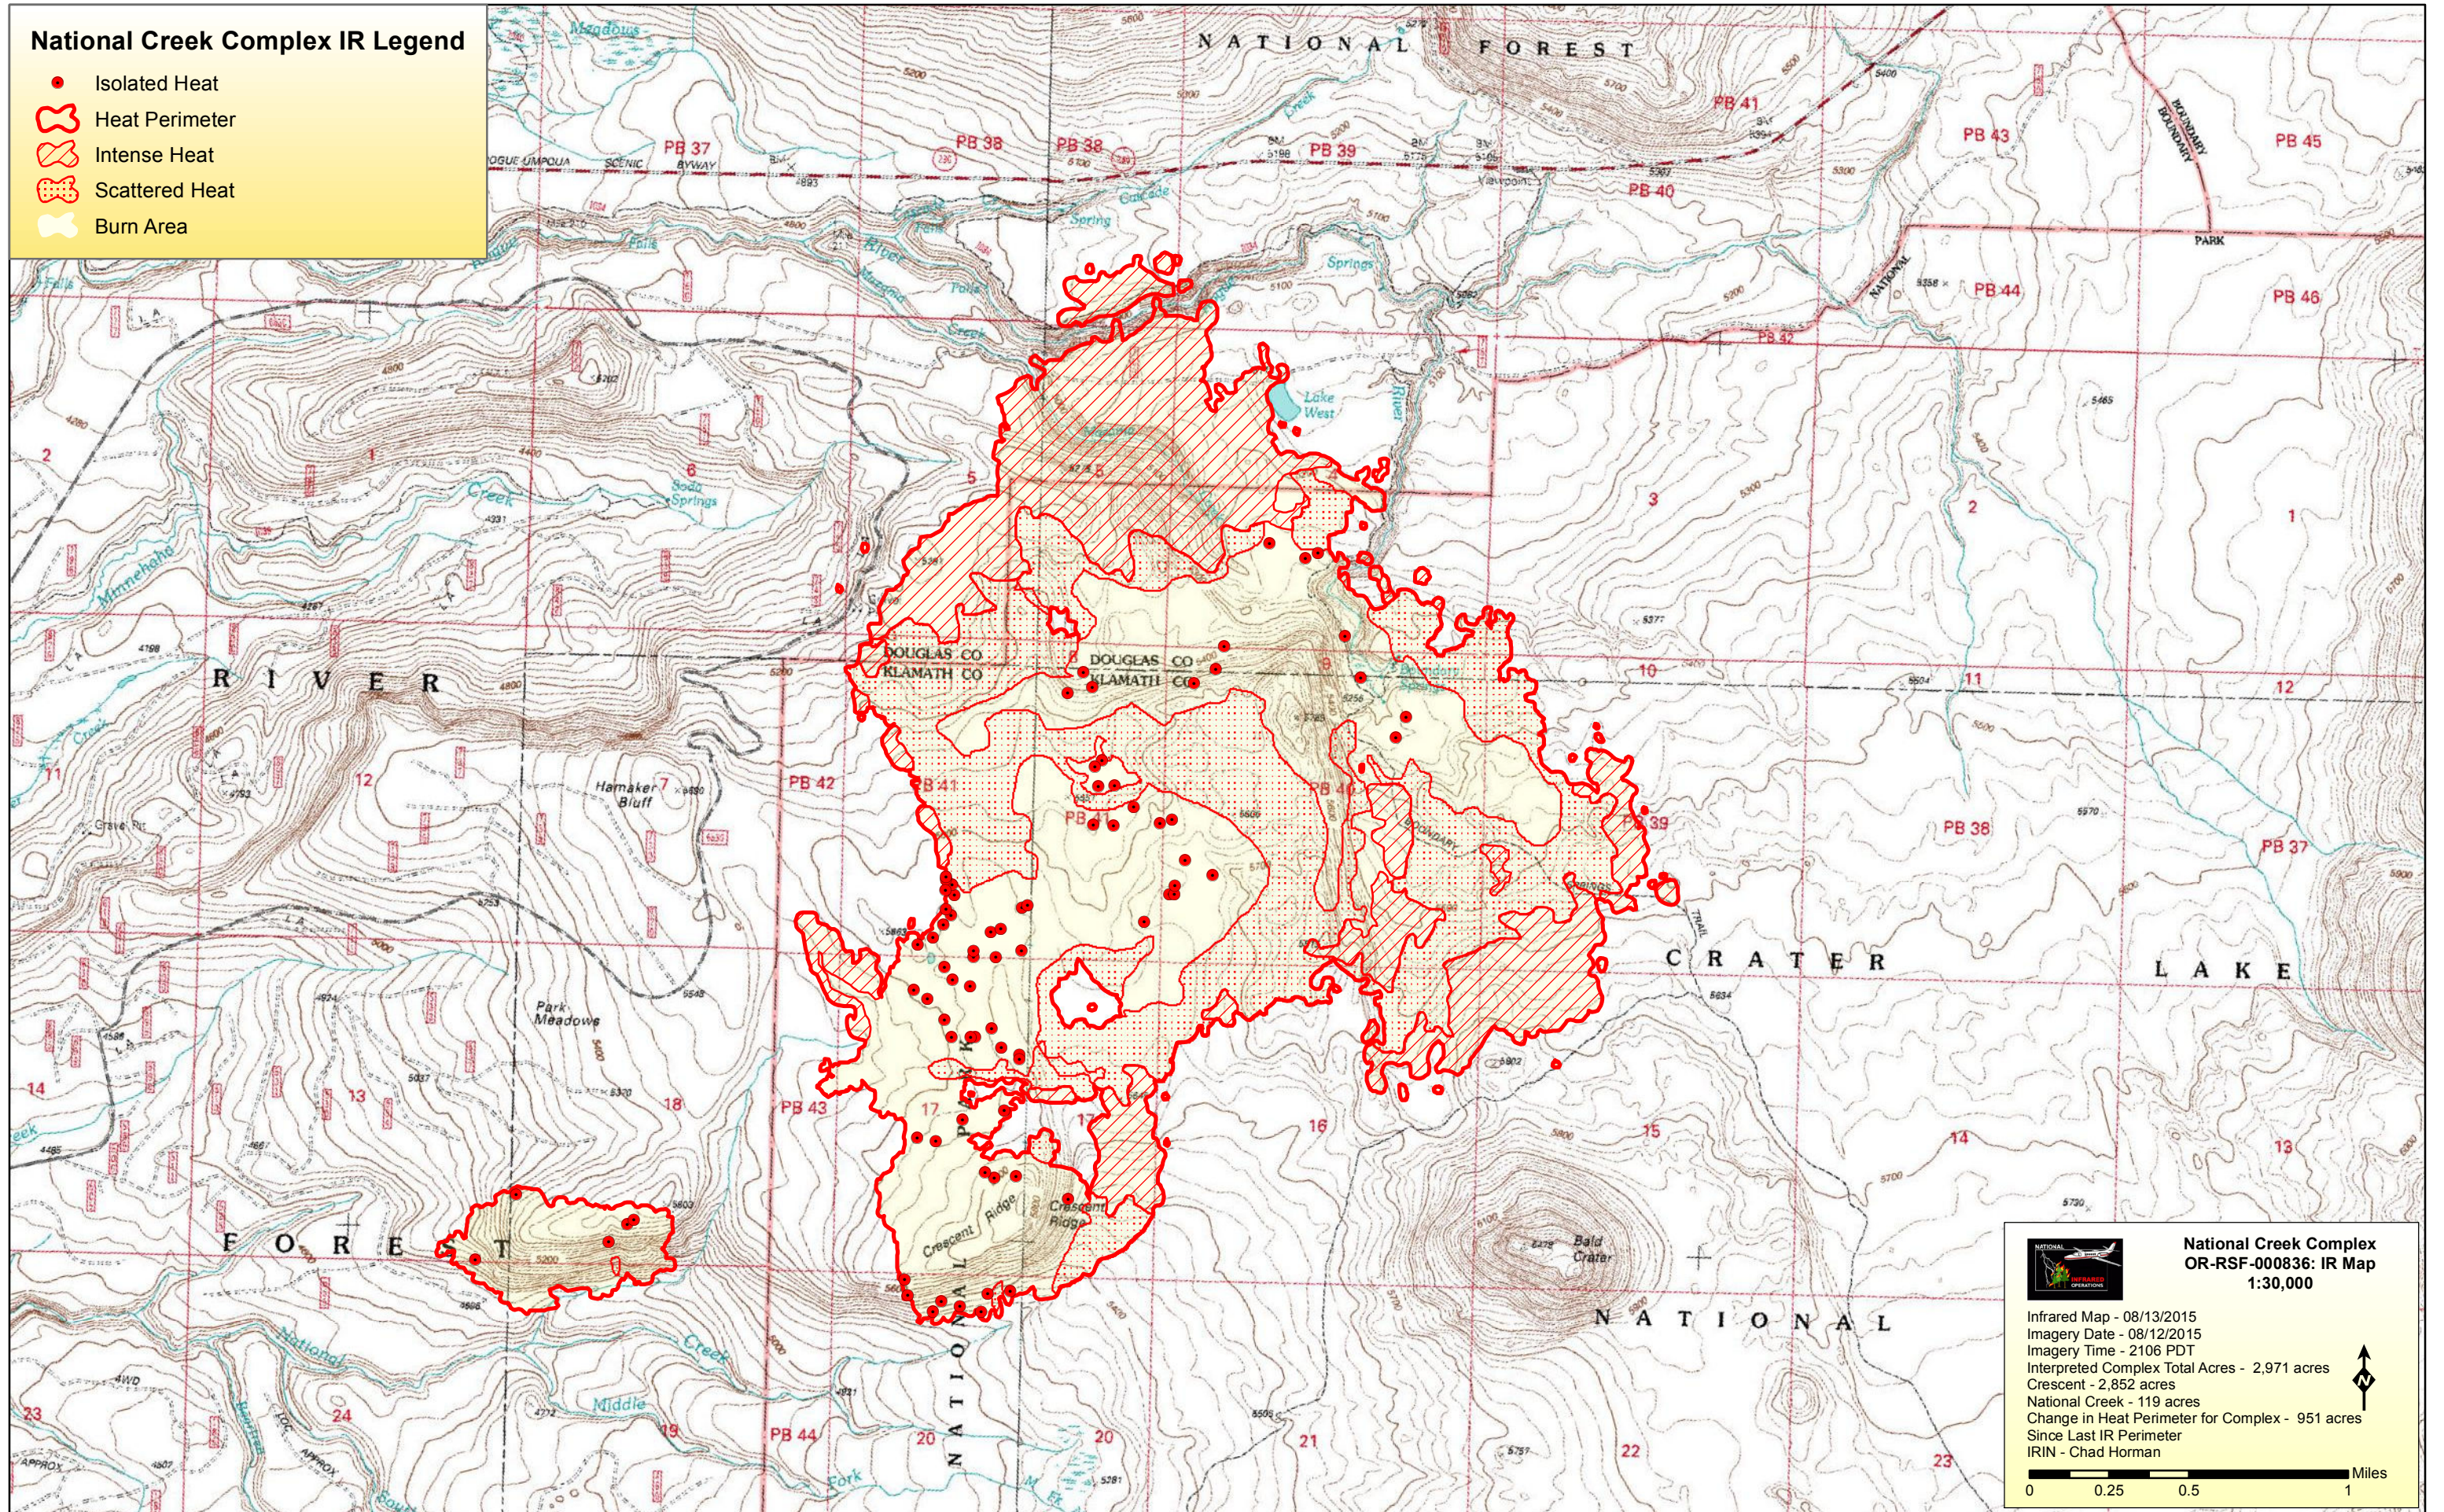

National Creek Complex IR Legend

- Isolated Heat
- Heat Perimeter
- Intense Heat
- Scattered Heat
- Burn Area

**National Creek Complex
OR-RSF-000836: IR Map
1:30,000**

Infrared Map - 08/13/2015
 Imagery Date - 08/12/2015
 Imagery Time - 2106 PDT
 Interpreted Complex Total Acres - 2,971 acres
 Crescent - 2,852 acres
 National Creek - 119 acres
 Change in Heat Perimeter for Complex - 951 acres
 Since Last IR Perimeter
 IRIN - Chad Horman