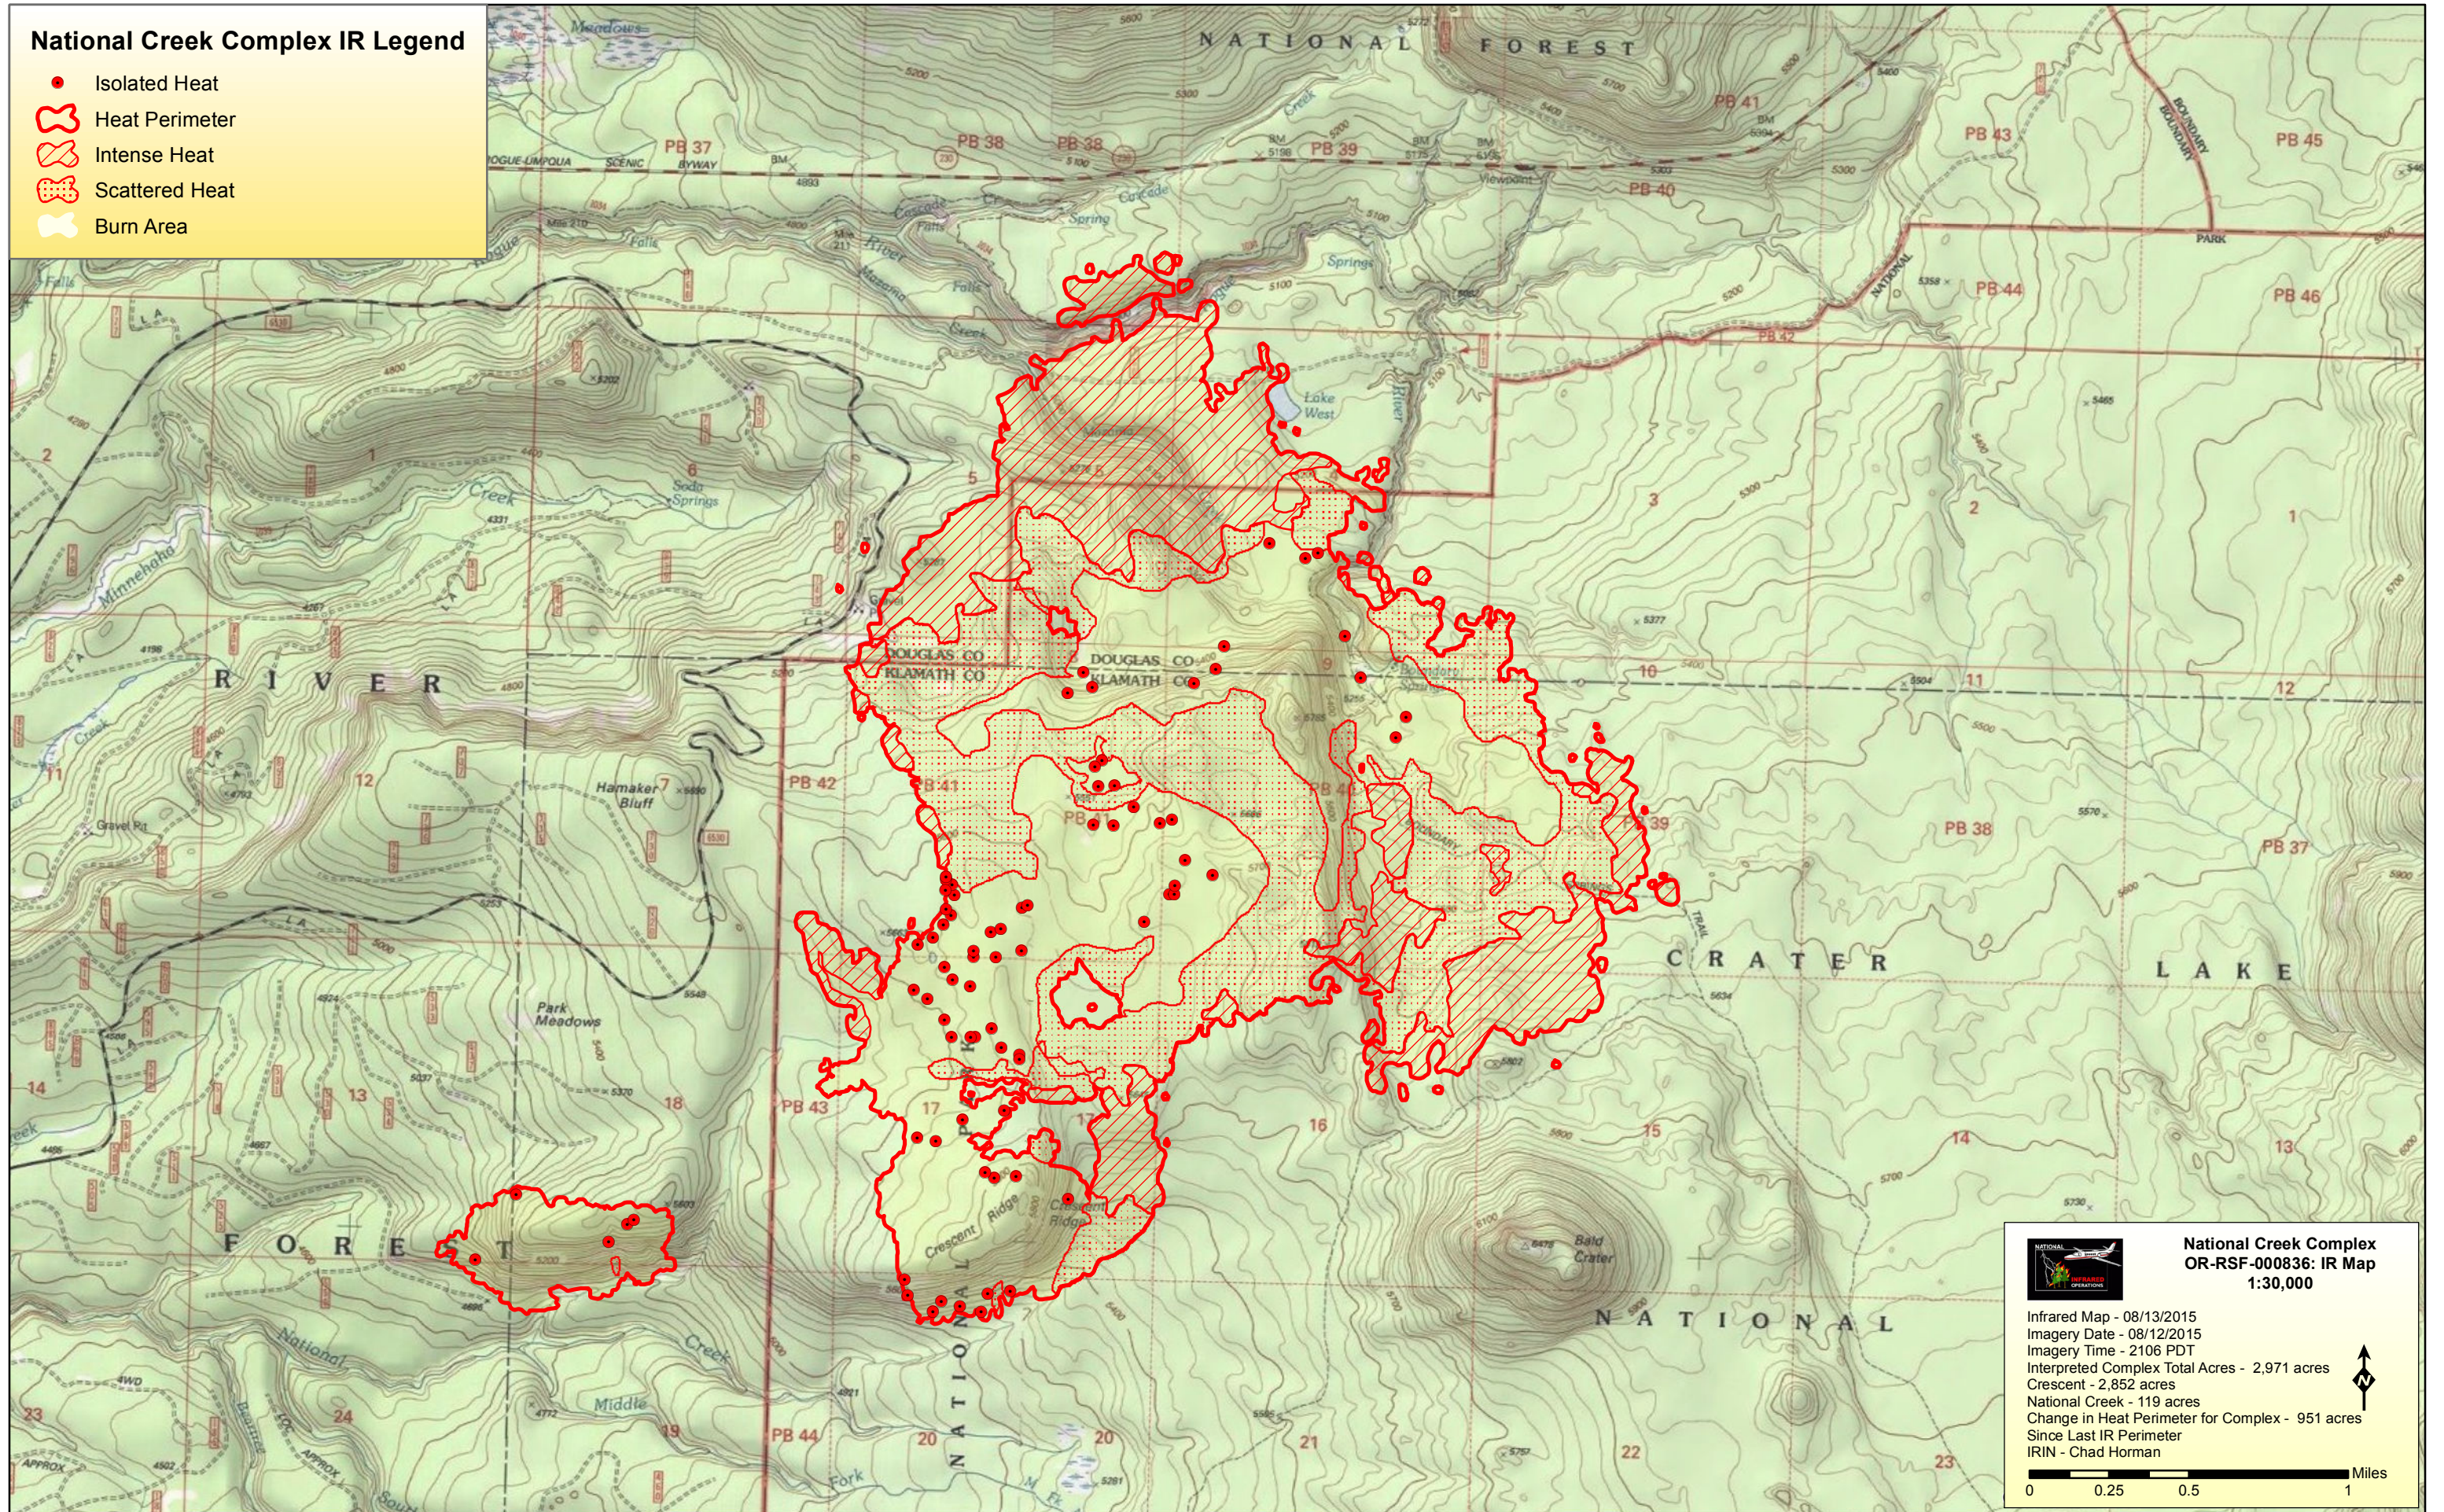

National Creek Complex IR Legend

- Isolated Heat
- 🔴 Heat Perimeter
- 🔴 Intense Heat
- 🔴 Scattered Heat
- 🔴 Burn Area

 **National Creek Complex**
OR-RSF-000836: IR Map
1:30,000

Infrared Map - 08/13/2015
Imagery Date - 08/12/2015
Imagery Time - 2106 PDT
Interpreted Complex Total Acres - 2,971 acres
Crescent - 2,852 acres
National Creek - 119 acres
Change in Heat Perimeter for Complex - 951 acres
Since Last IR Perimeter
IRIN - Chad Horman

0 0.25 0.5 1 Miles