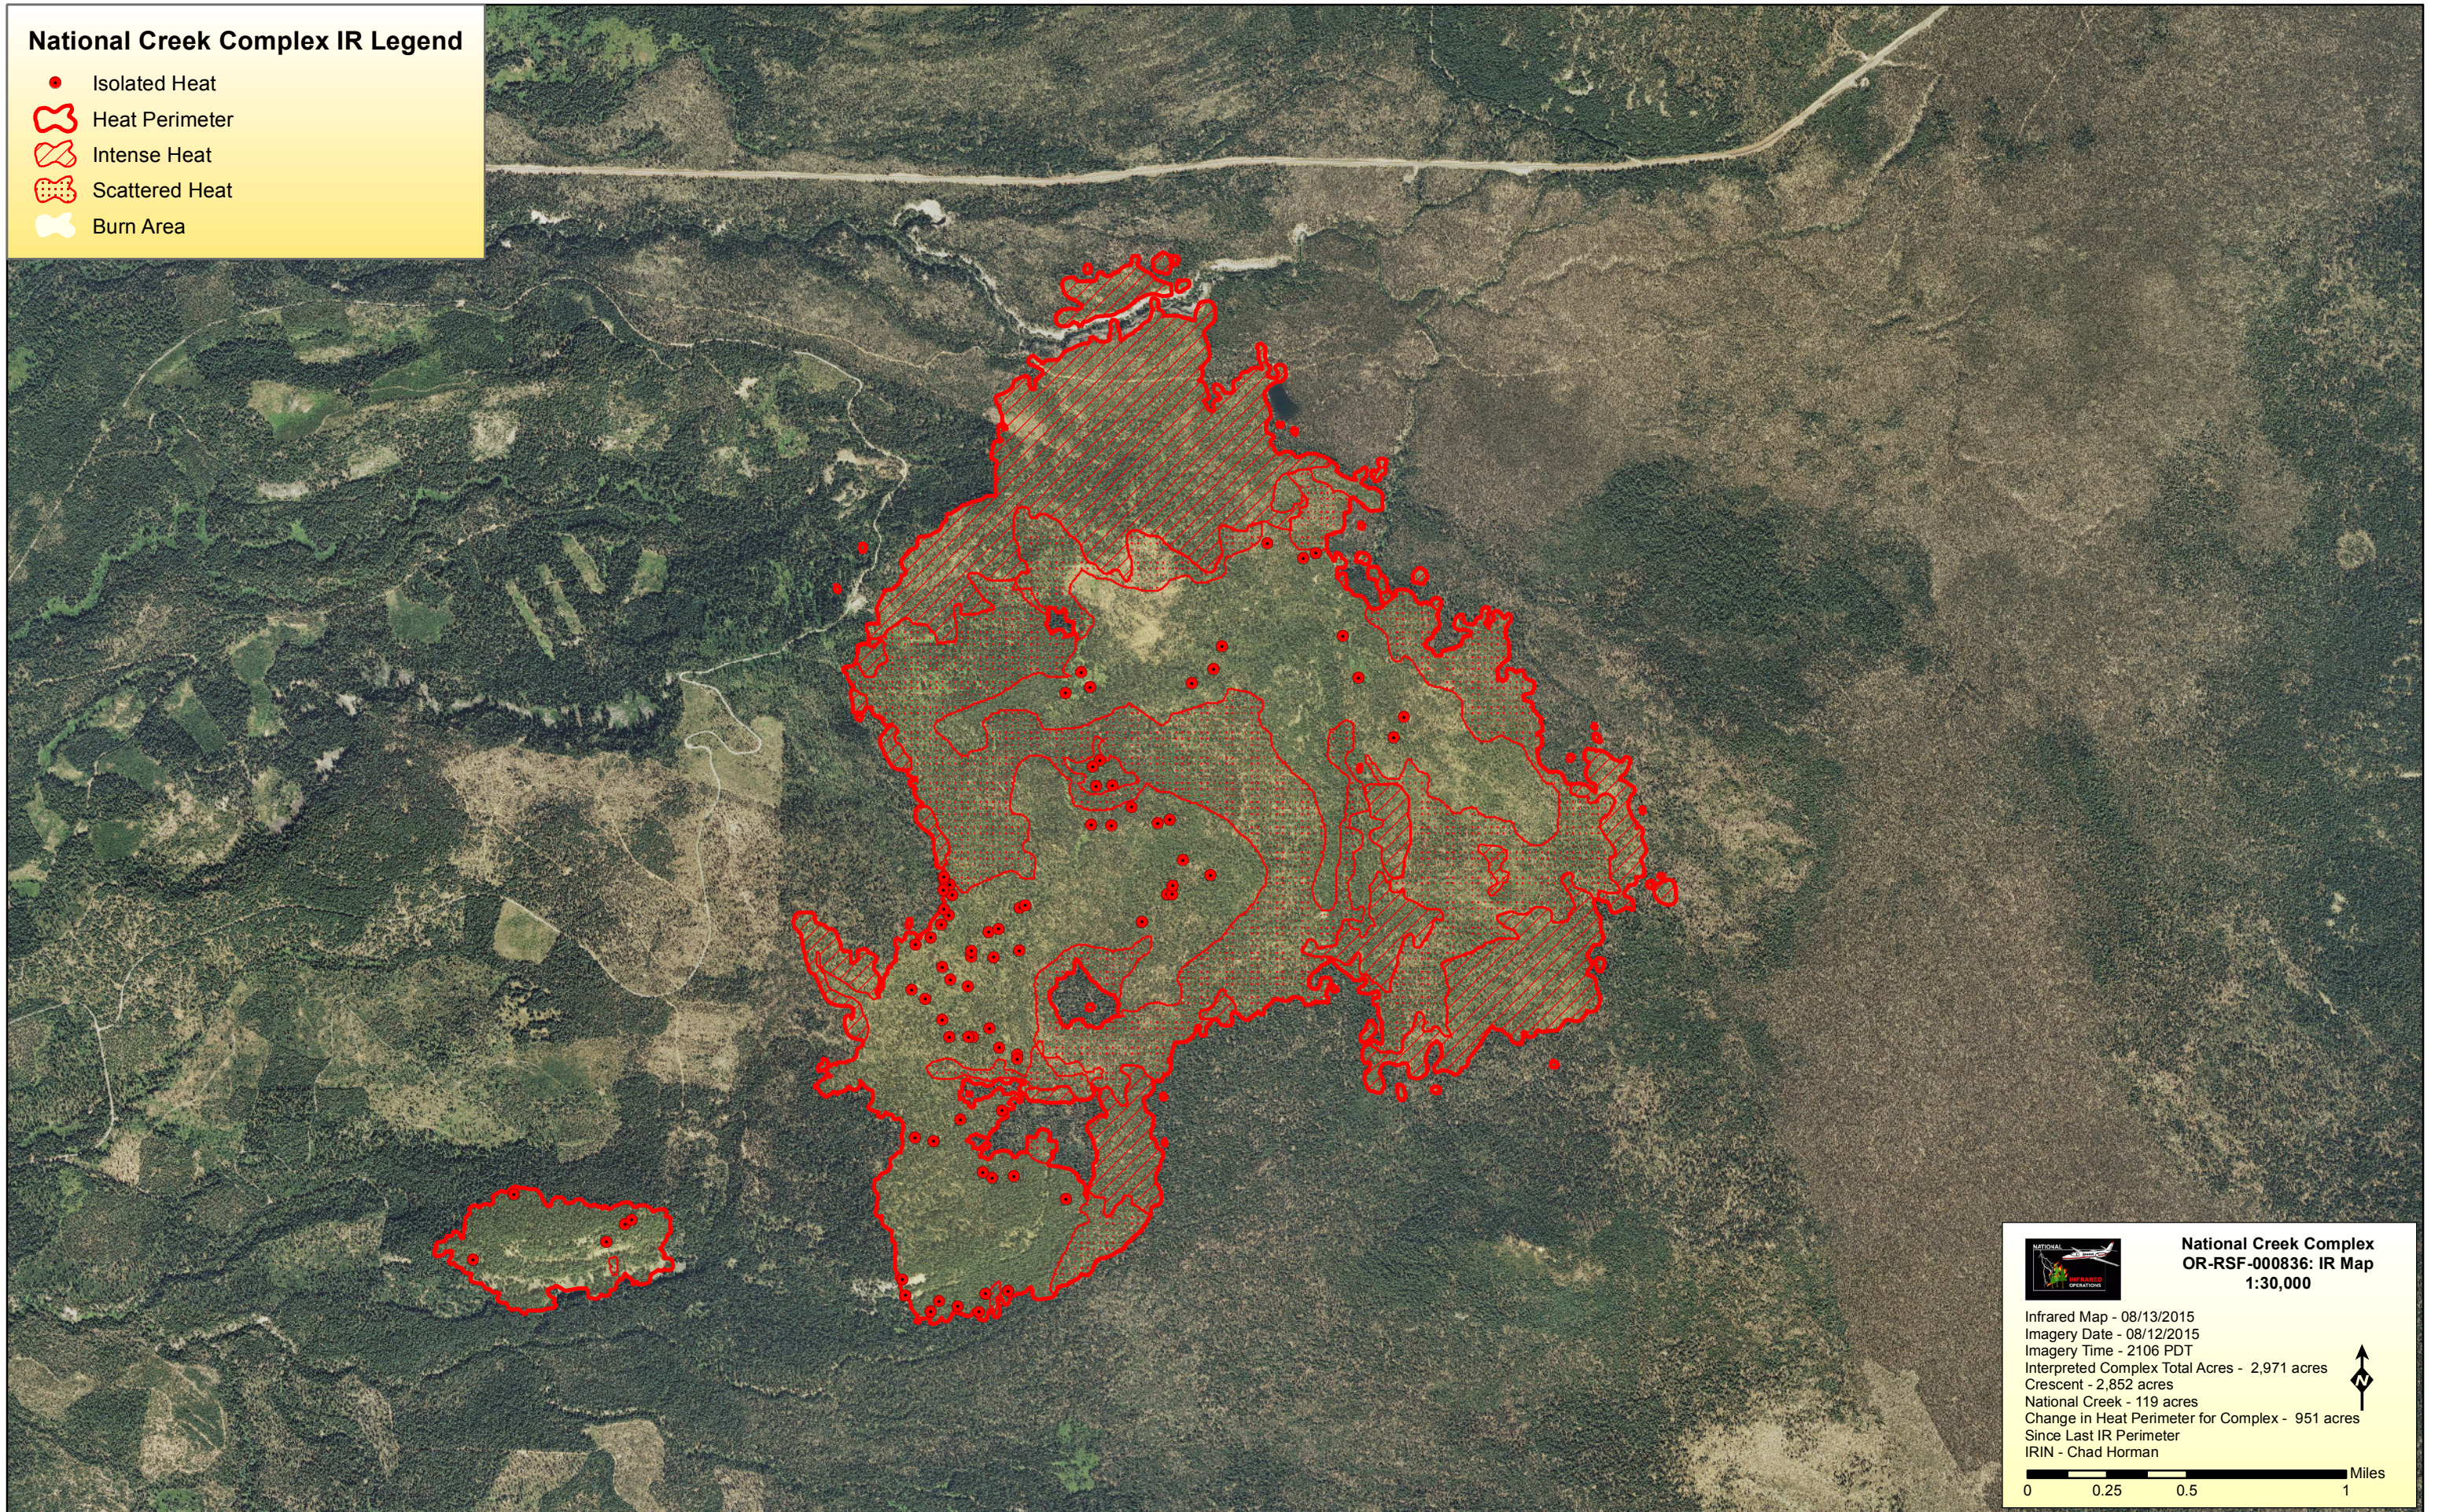

### National Creek Complex IR Legend

- Isolated Heat
- 🔴 Heat Perimeter
- 🔴 Intense Heat
- 🔴 Scattered Heat
- 🔴 Burn Area

### National Creek Complex OR-RSF-000836: IR Map 1:30,000

Infrared Map - 08/13/2015  
Imagery Date - 08/12/2015  
Imagery Time - 2106 PDT  
Interpreted Complex Total Acres - 2,971 acres  
Crescent - 2,852 acres  
National Creek - 119 acres  
Change in Heat Perimeter for Complex - 951 acres  
Since Last IR Perimeter  
IRIN - Chad Horman