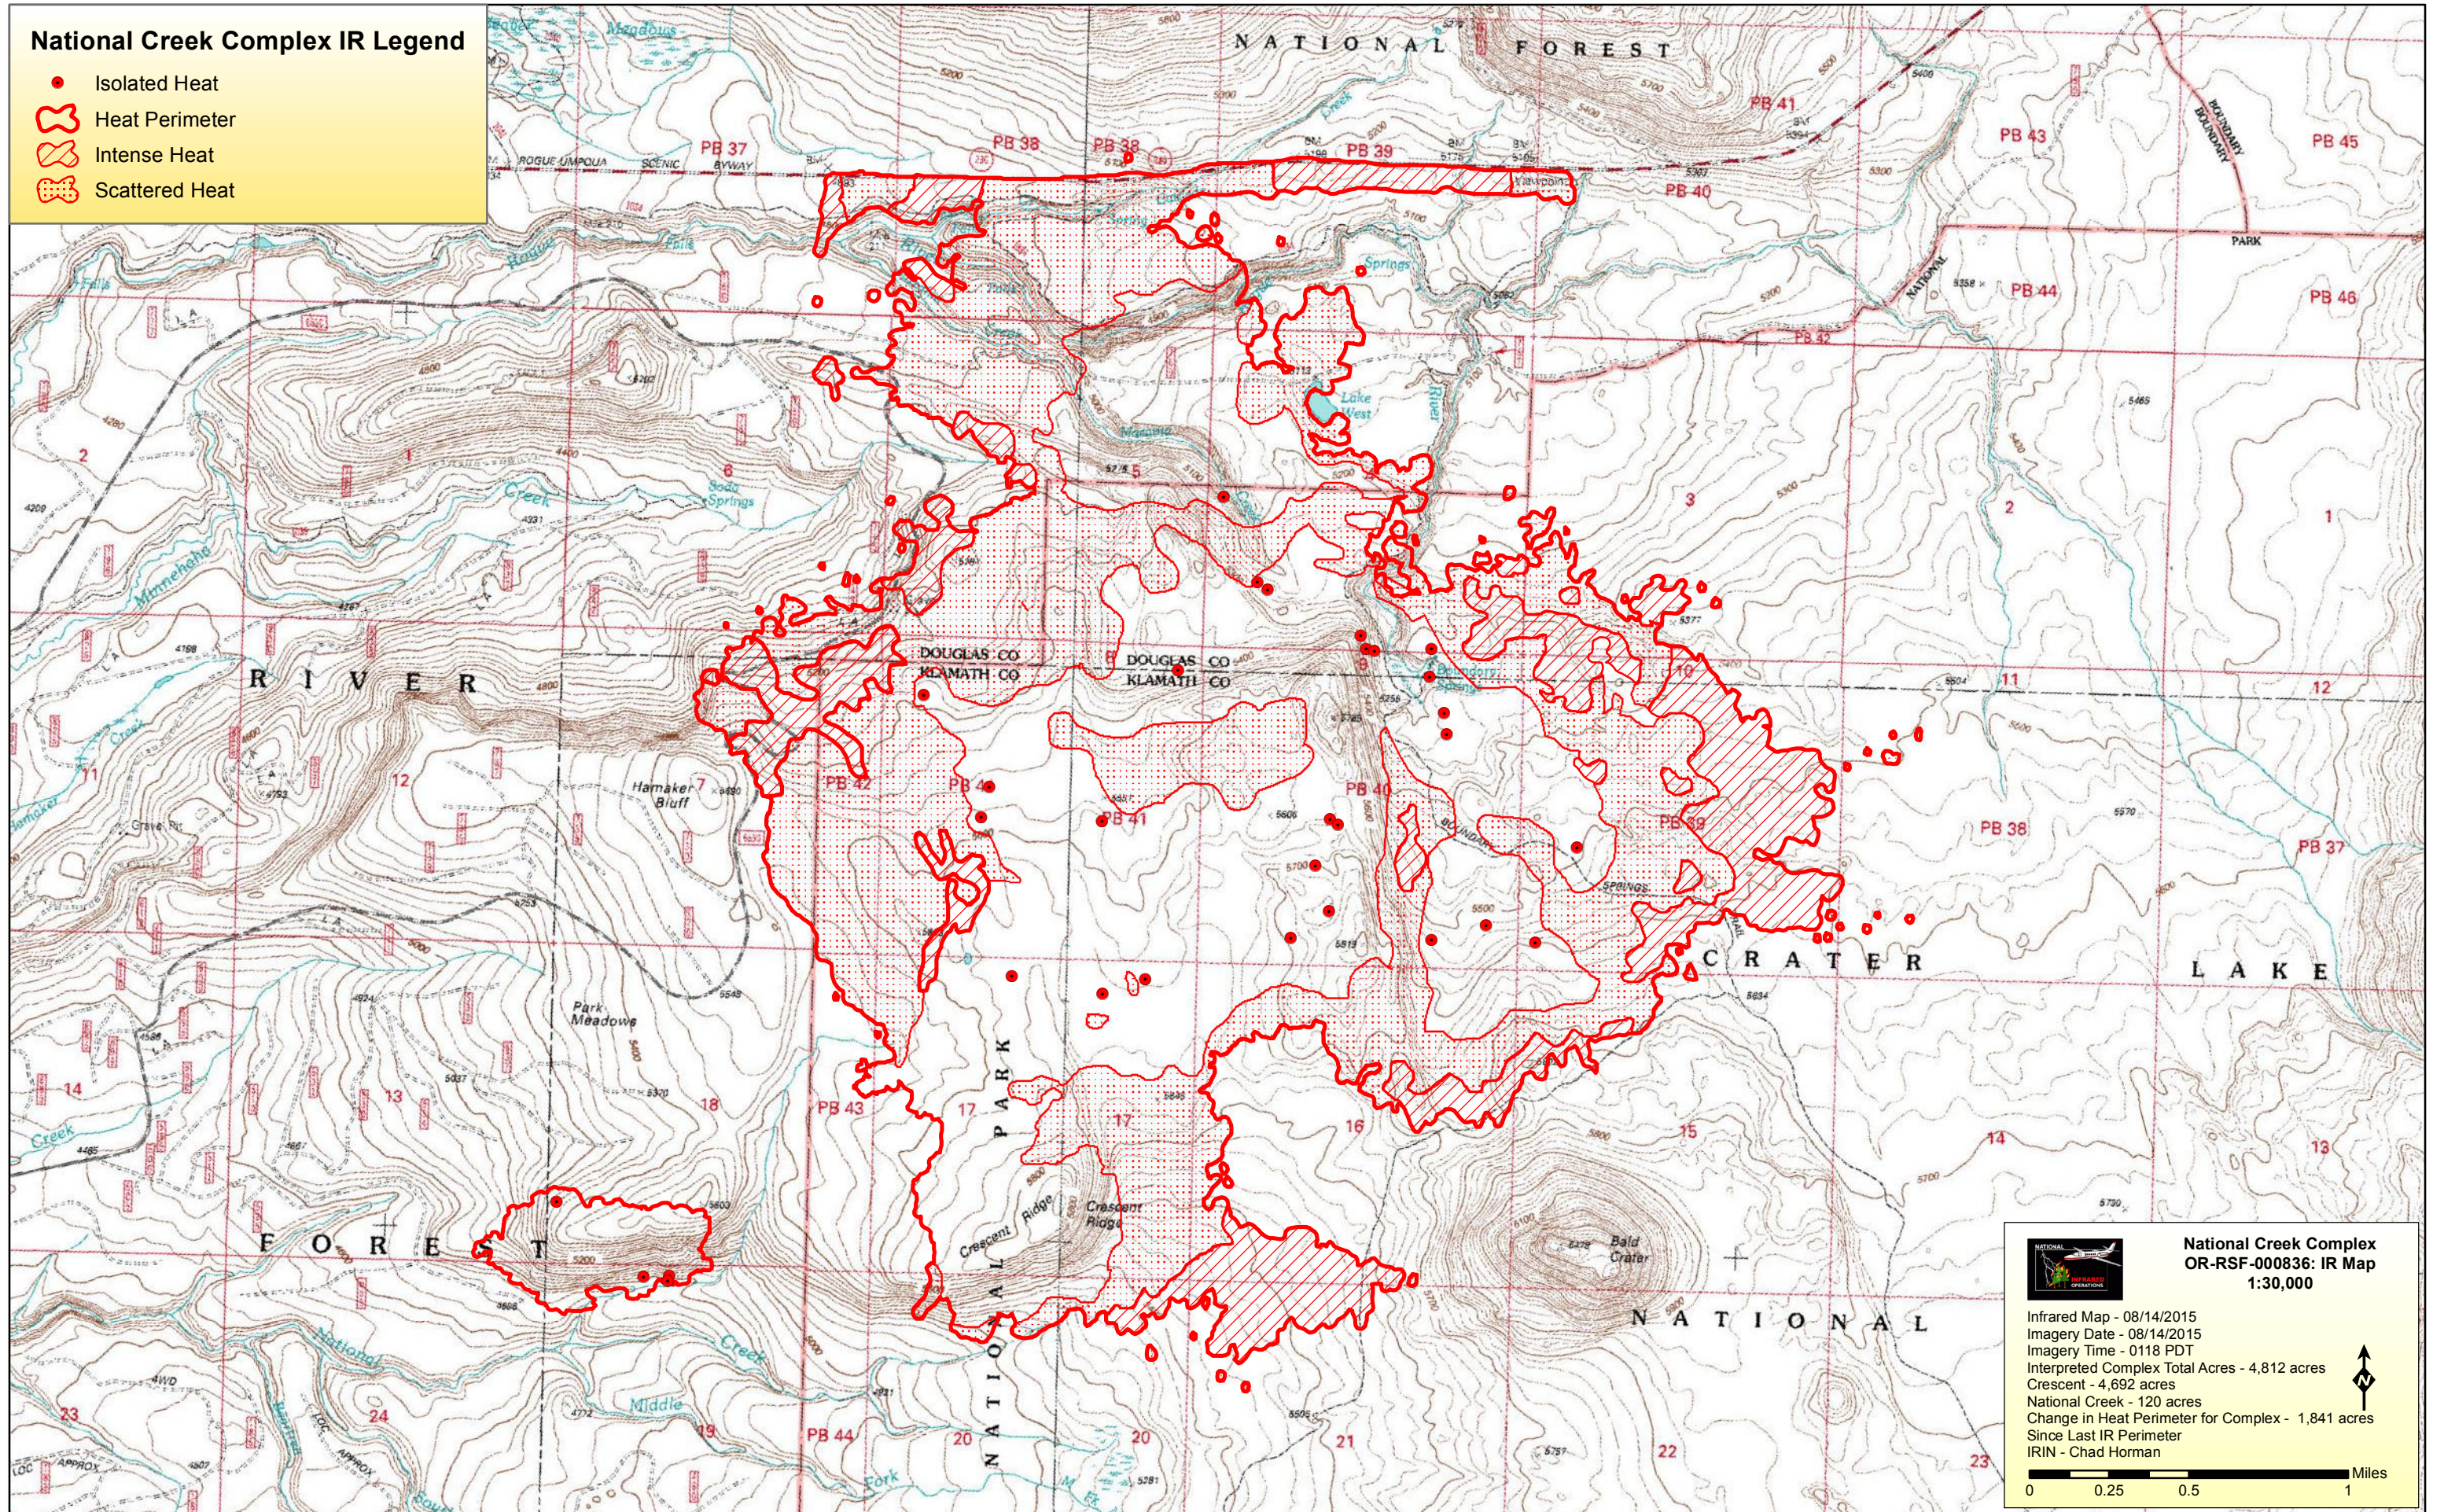

National Creek Complex IR Legend

- Isolated Heat
- Heat Perimeter
- ▨ Intense Heat
- ▤ Scattered Heat

National Creek Complex OR-RSF-000836: IR Map 1:30,000

Infrared Map - 08/14/2015
Imagery Date - 08/14/2015
Imagery Time - 0118 PDT
Interpreted Complex Total Acres - 4,812 acres
Crescent - 4,692 acres
National Creek - 120 acres
Change in Heat Perimeter for Complex - 1,841 acres
Since Last IR Perimeter
IRIN - Chad Horman