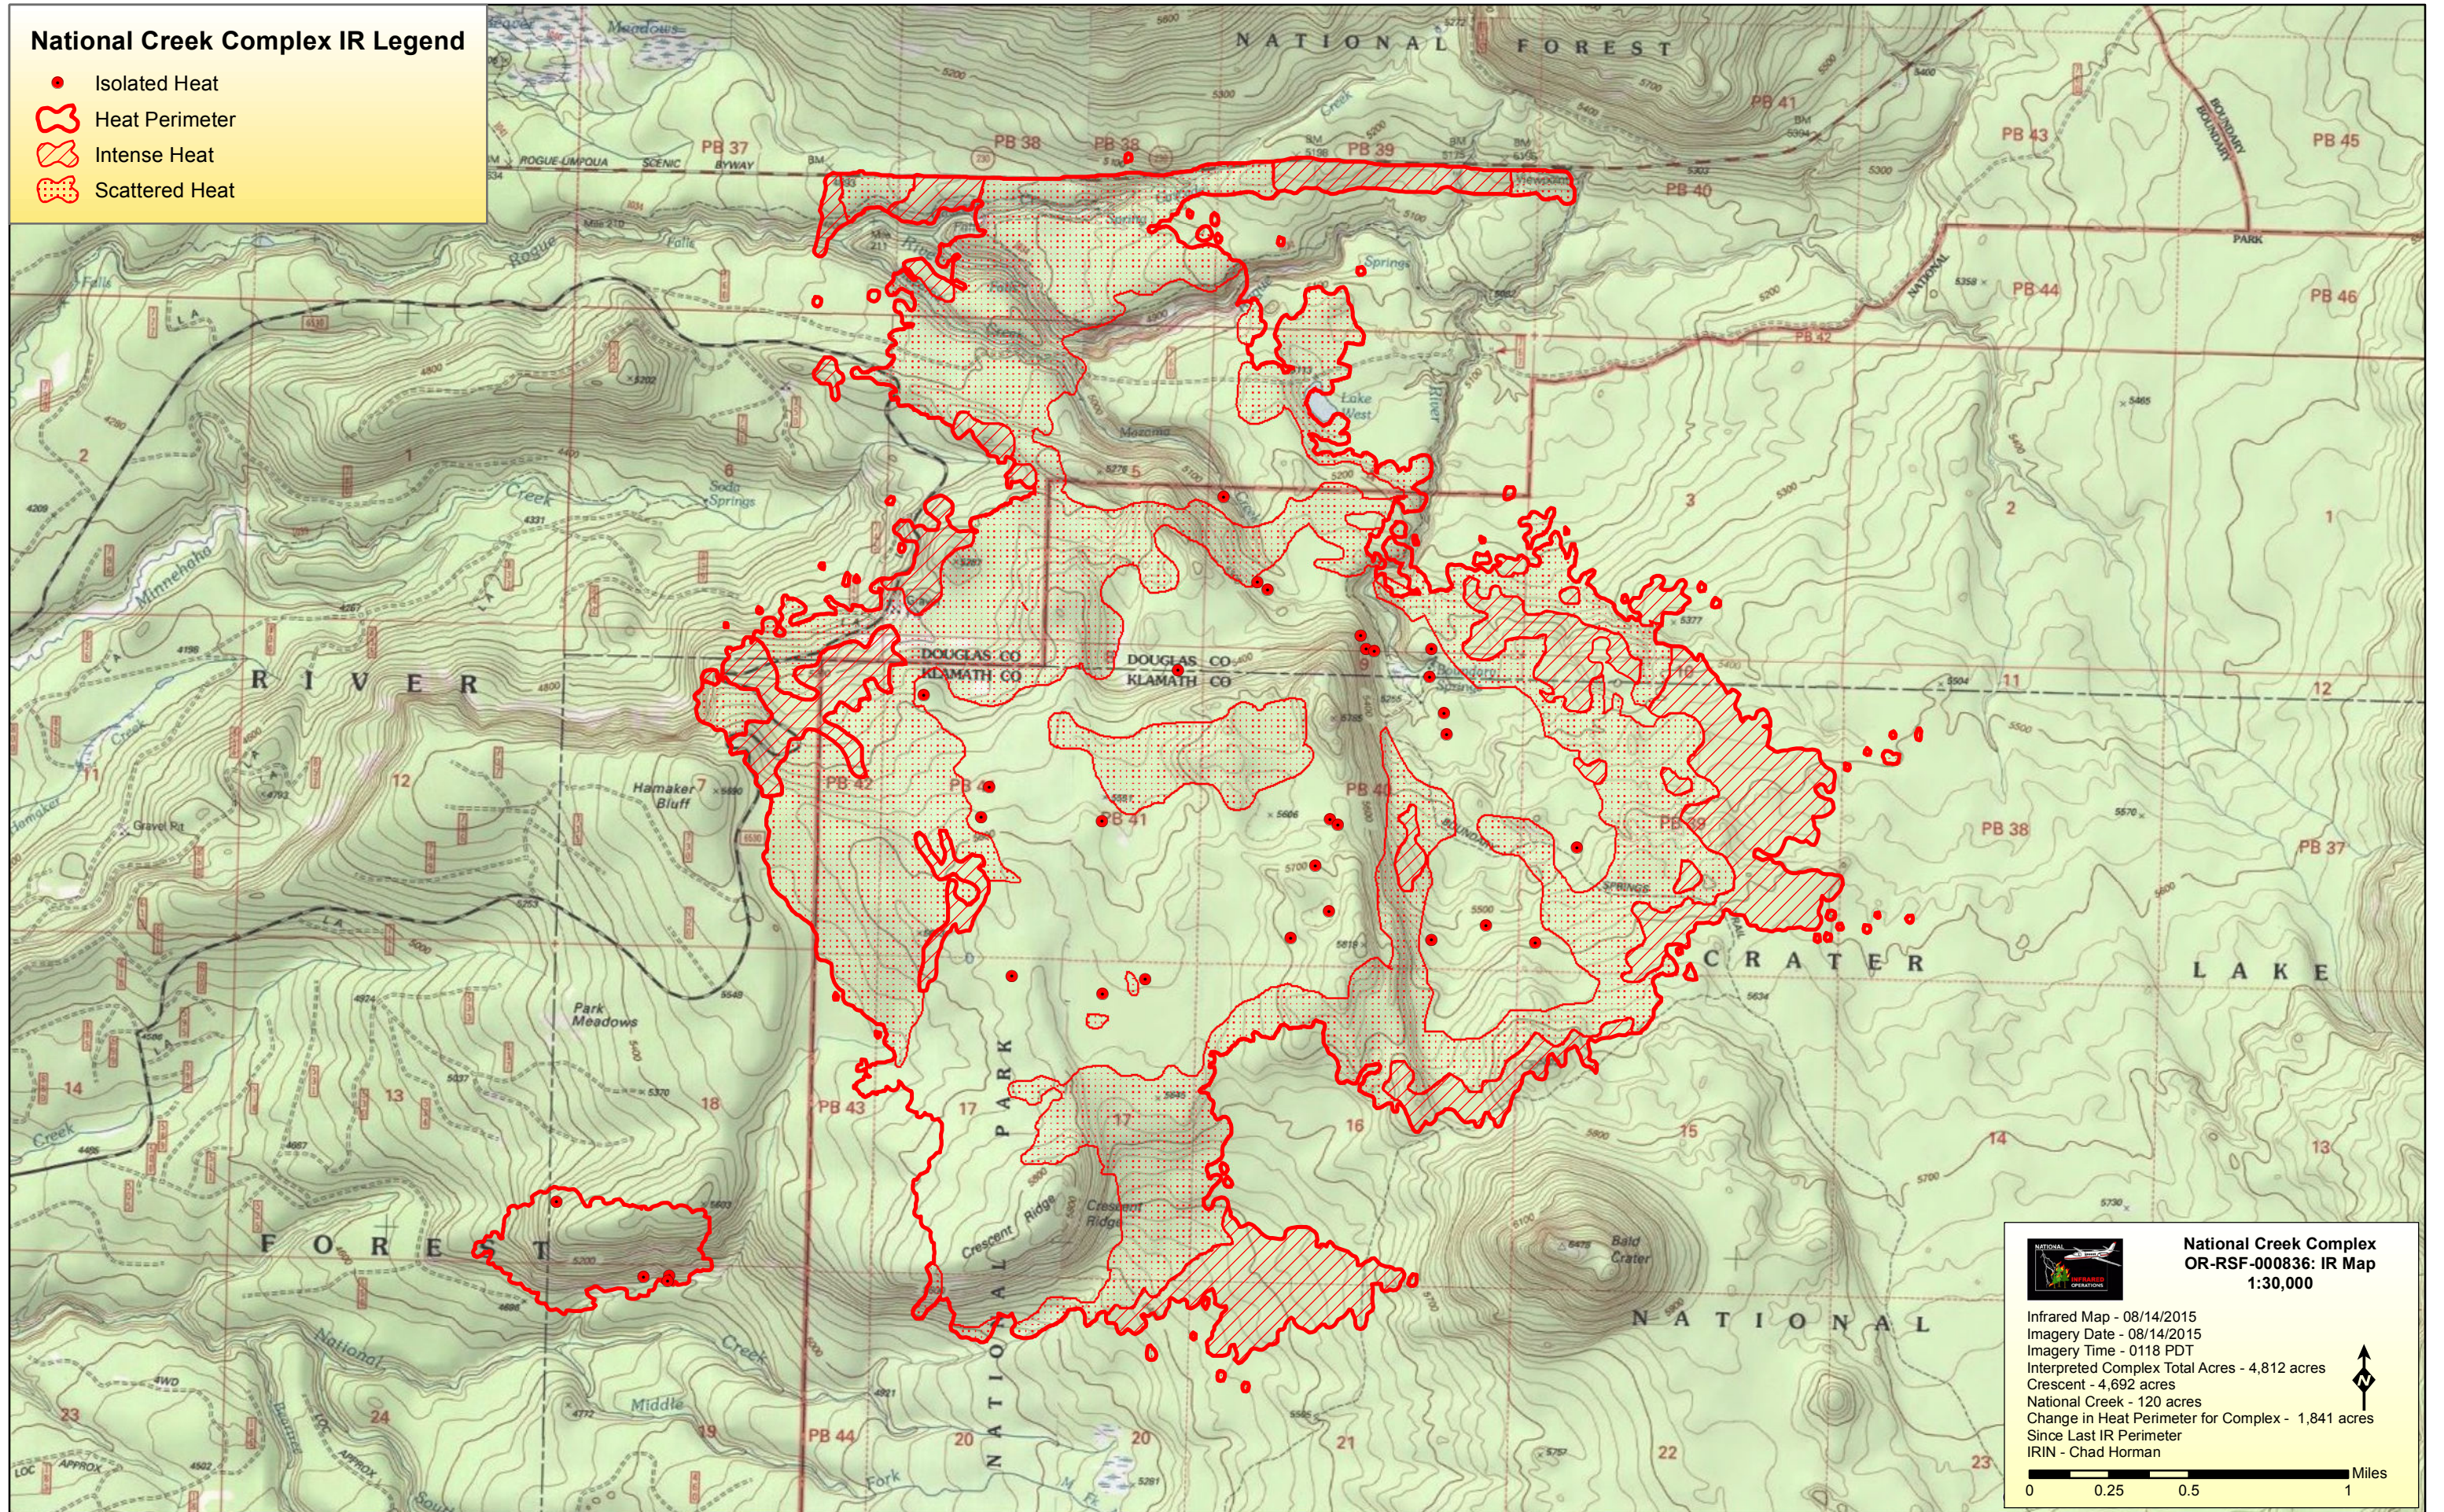

National Creek Complex IR Legend

- Isolated Heat
- ⬮ Heat Perimeter
- ▨ Intense Heat
- ▤ Scattered Heat

National Creek Complex
OR-RSF-000836: IR Map
1:30,000

Infrared Map - 08/14/2015
Imagery Date - 08/14/2015
Imagery Time - 0118 PDT
Interpreted Complex Total Acres - 4,812 acres
Crescent - 4,692 acres
National Creek - 120 acres
Change in Heat Perimeter for Complex - 1,841 acres
Since Last IR Perimeter
IRIN - Chad Horman