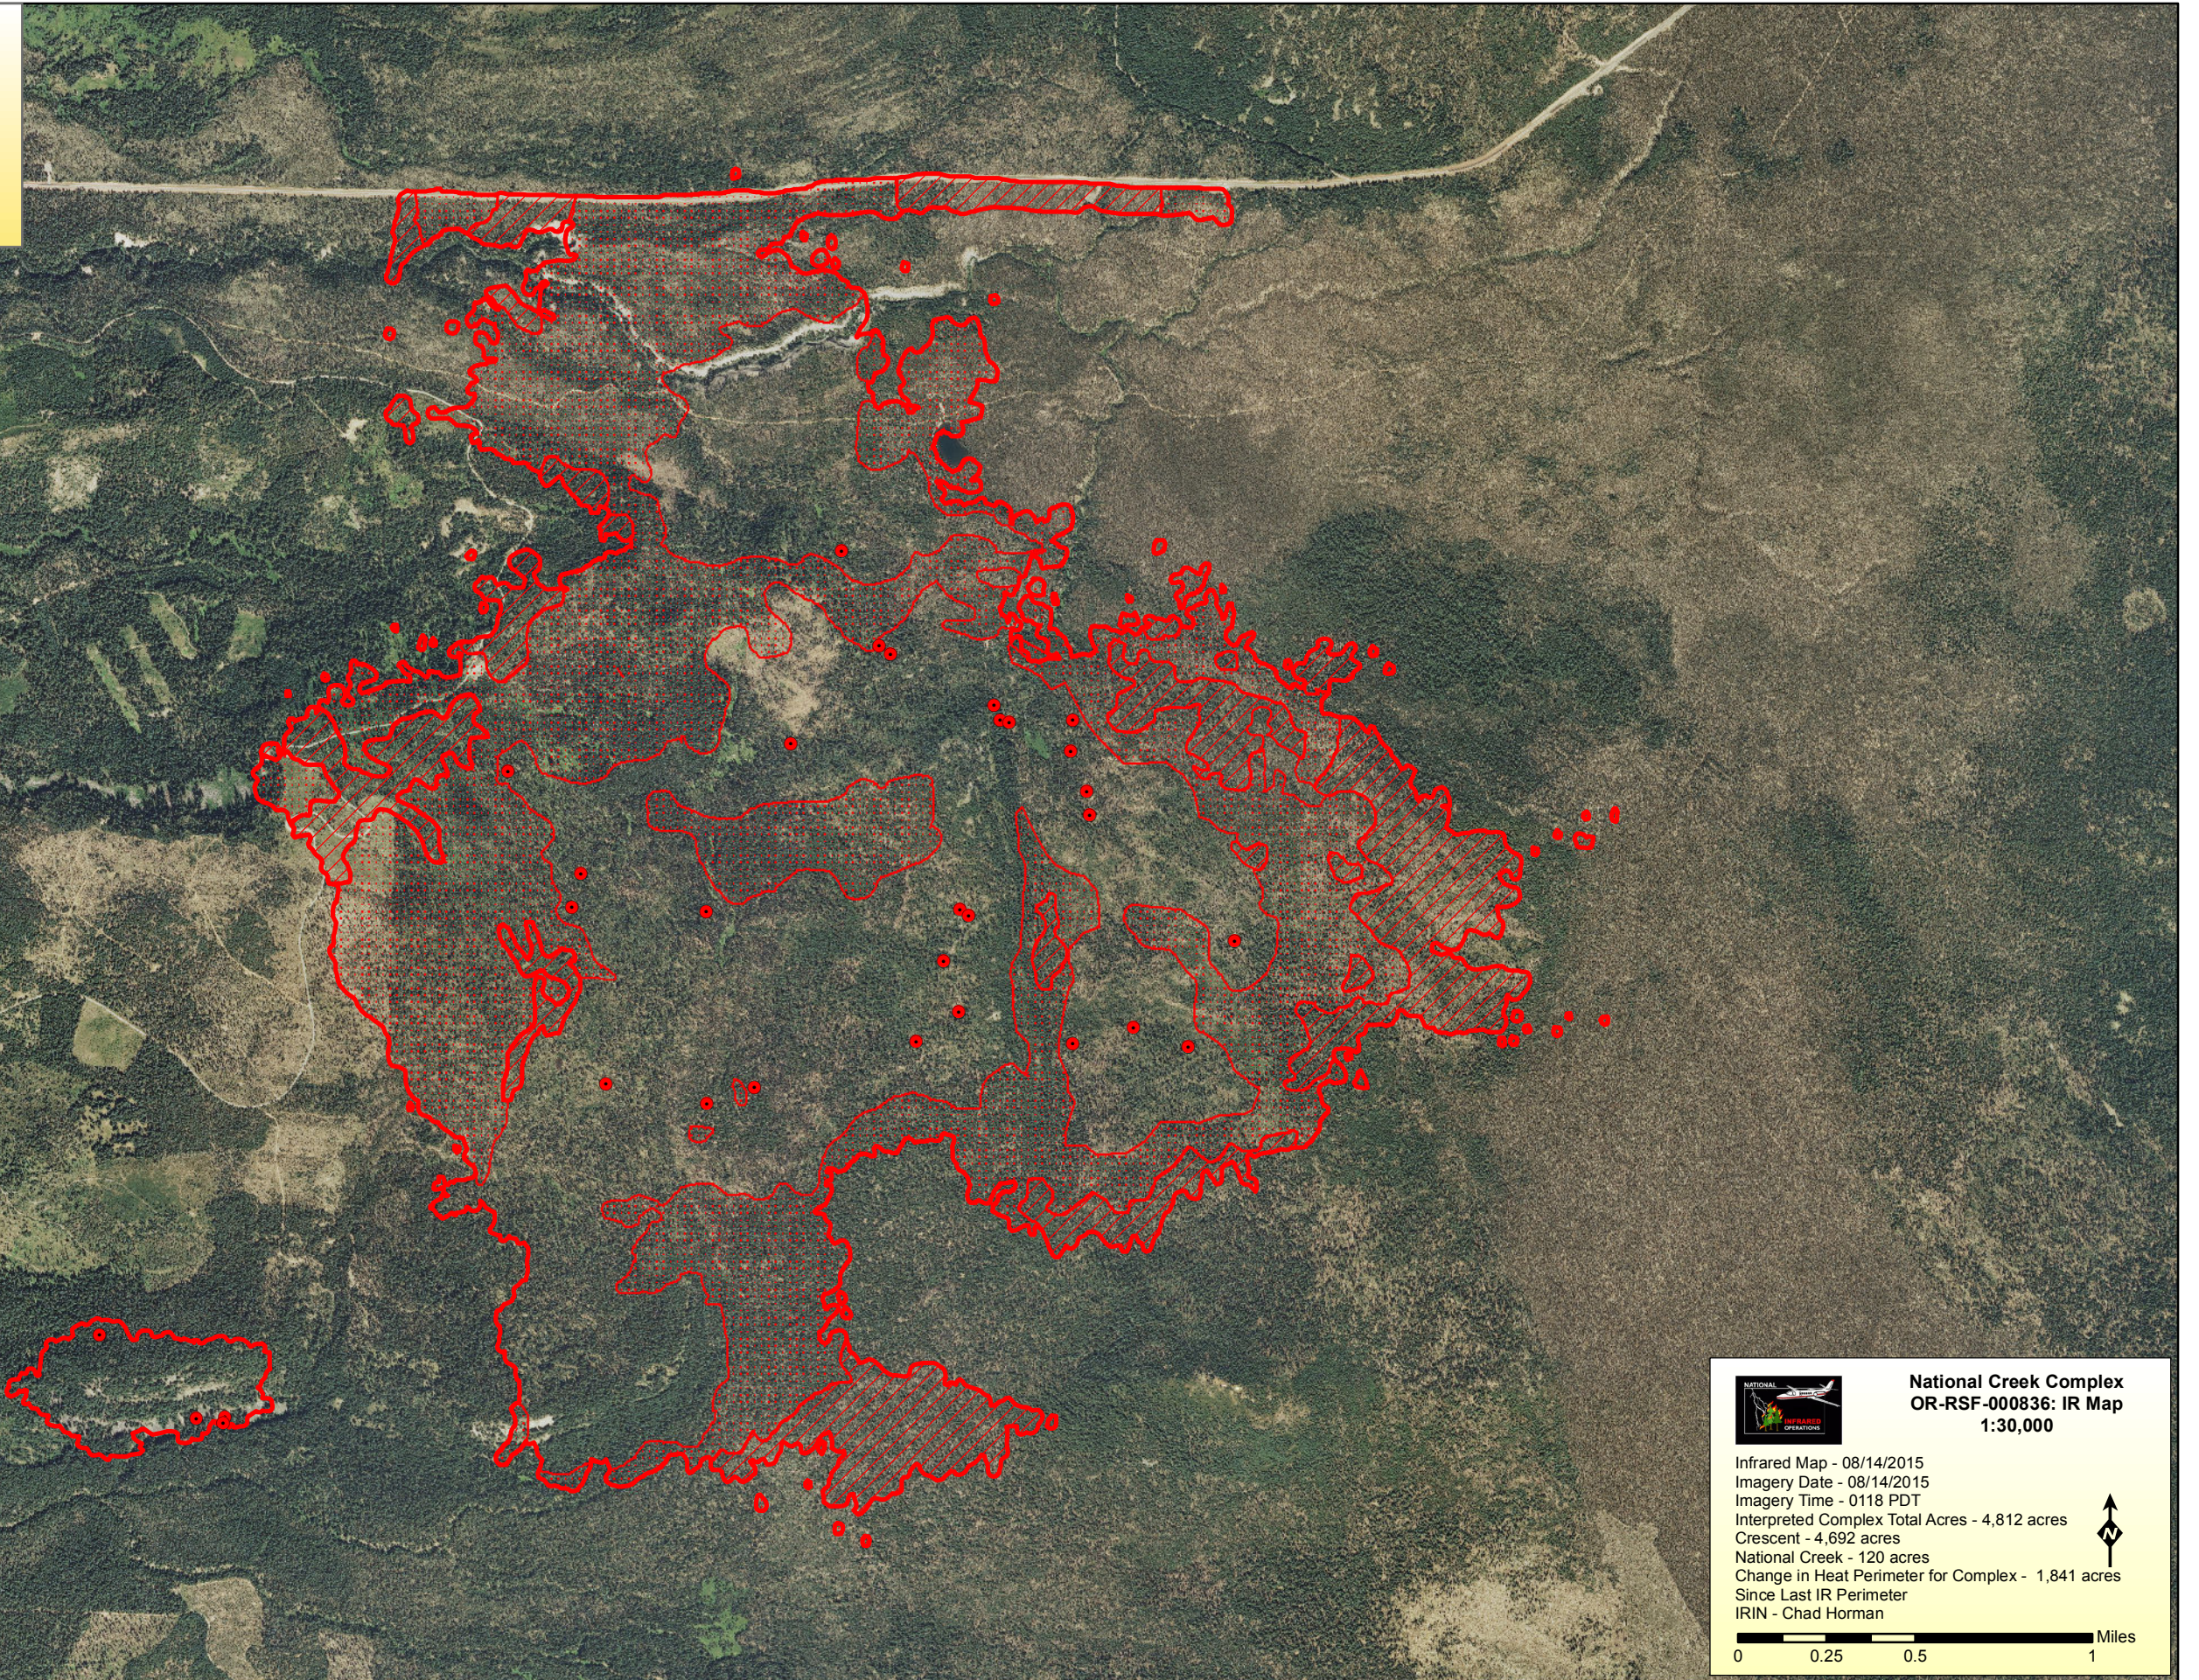

National Creek Complex IR Legend

- Isolated Heat
- ⬮ Heat Perimeter
- ▨ Intense Heat
- ▩ Scattered Heat

National Creek Complex OR-RSF-000836: IR Map 1:30,000

Infrared Map - 08/14/2015
Imagery Date - 08/14/2015
Imagery Time - 0118 PDT
Interpreted Complex Total Acres - 4,812 acres
Crescent - 4,692 acres
National Creek - 120 acres
Change in Heat Perimeter for Complex - 1,841 acres
Since Last IR Perimeter
IRIN - Chad Horman