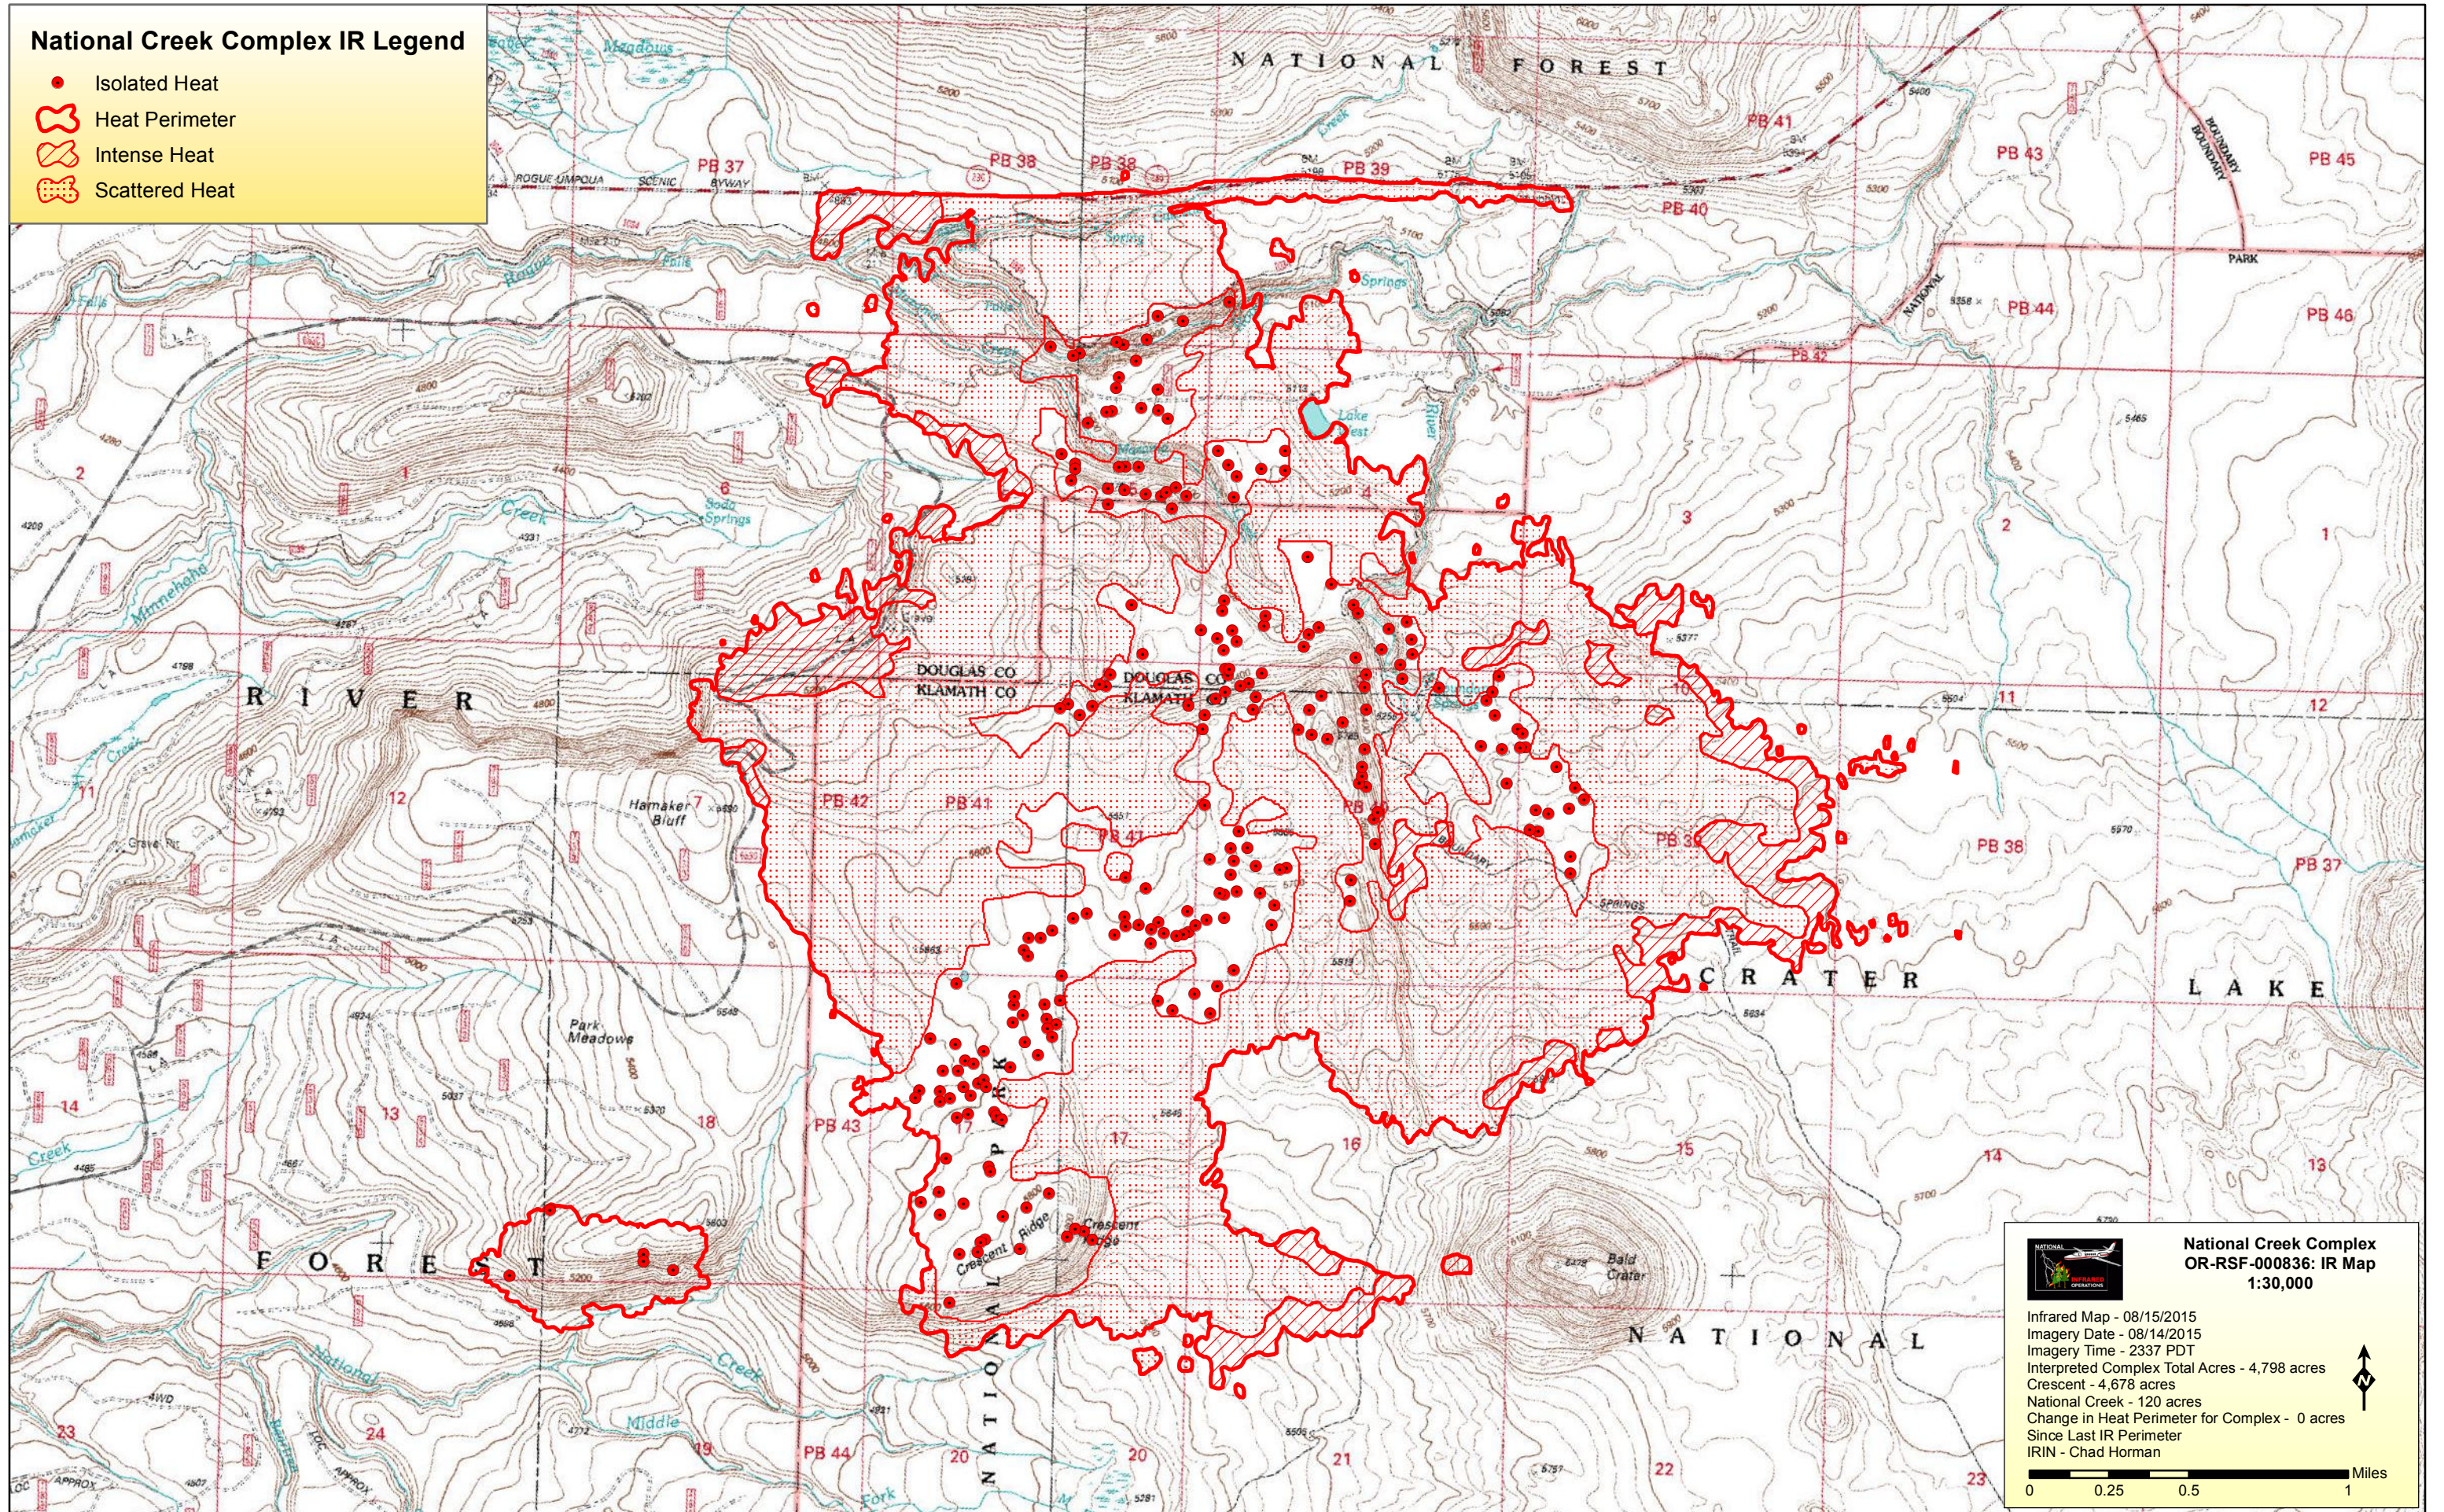

### National Creek Complex IR Legend

- Isolated Heat
- Heat Perimeter
- Intense Heat
- Scattered Heat

**National Creek Complex**  
**OR-RSF-000836: IR Map**  
**1:30,000**

Infrared Map - 08/15/2015  
 Imagery Date - 08/14/2015  
 Imagery Time - 2337 PDT  
 Interpreted Complex Total Acres - 4,798 acres  
 Crescent - 4,678 acres  
 National Creek - 120 acres  
 Change in Heat Perimeter for Complex - 0 acres  
 Since Last IR Perimeter  
 IRIN - Chad Horman