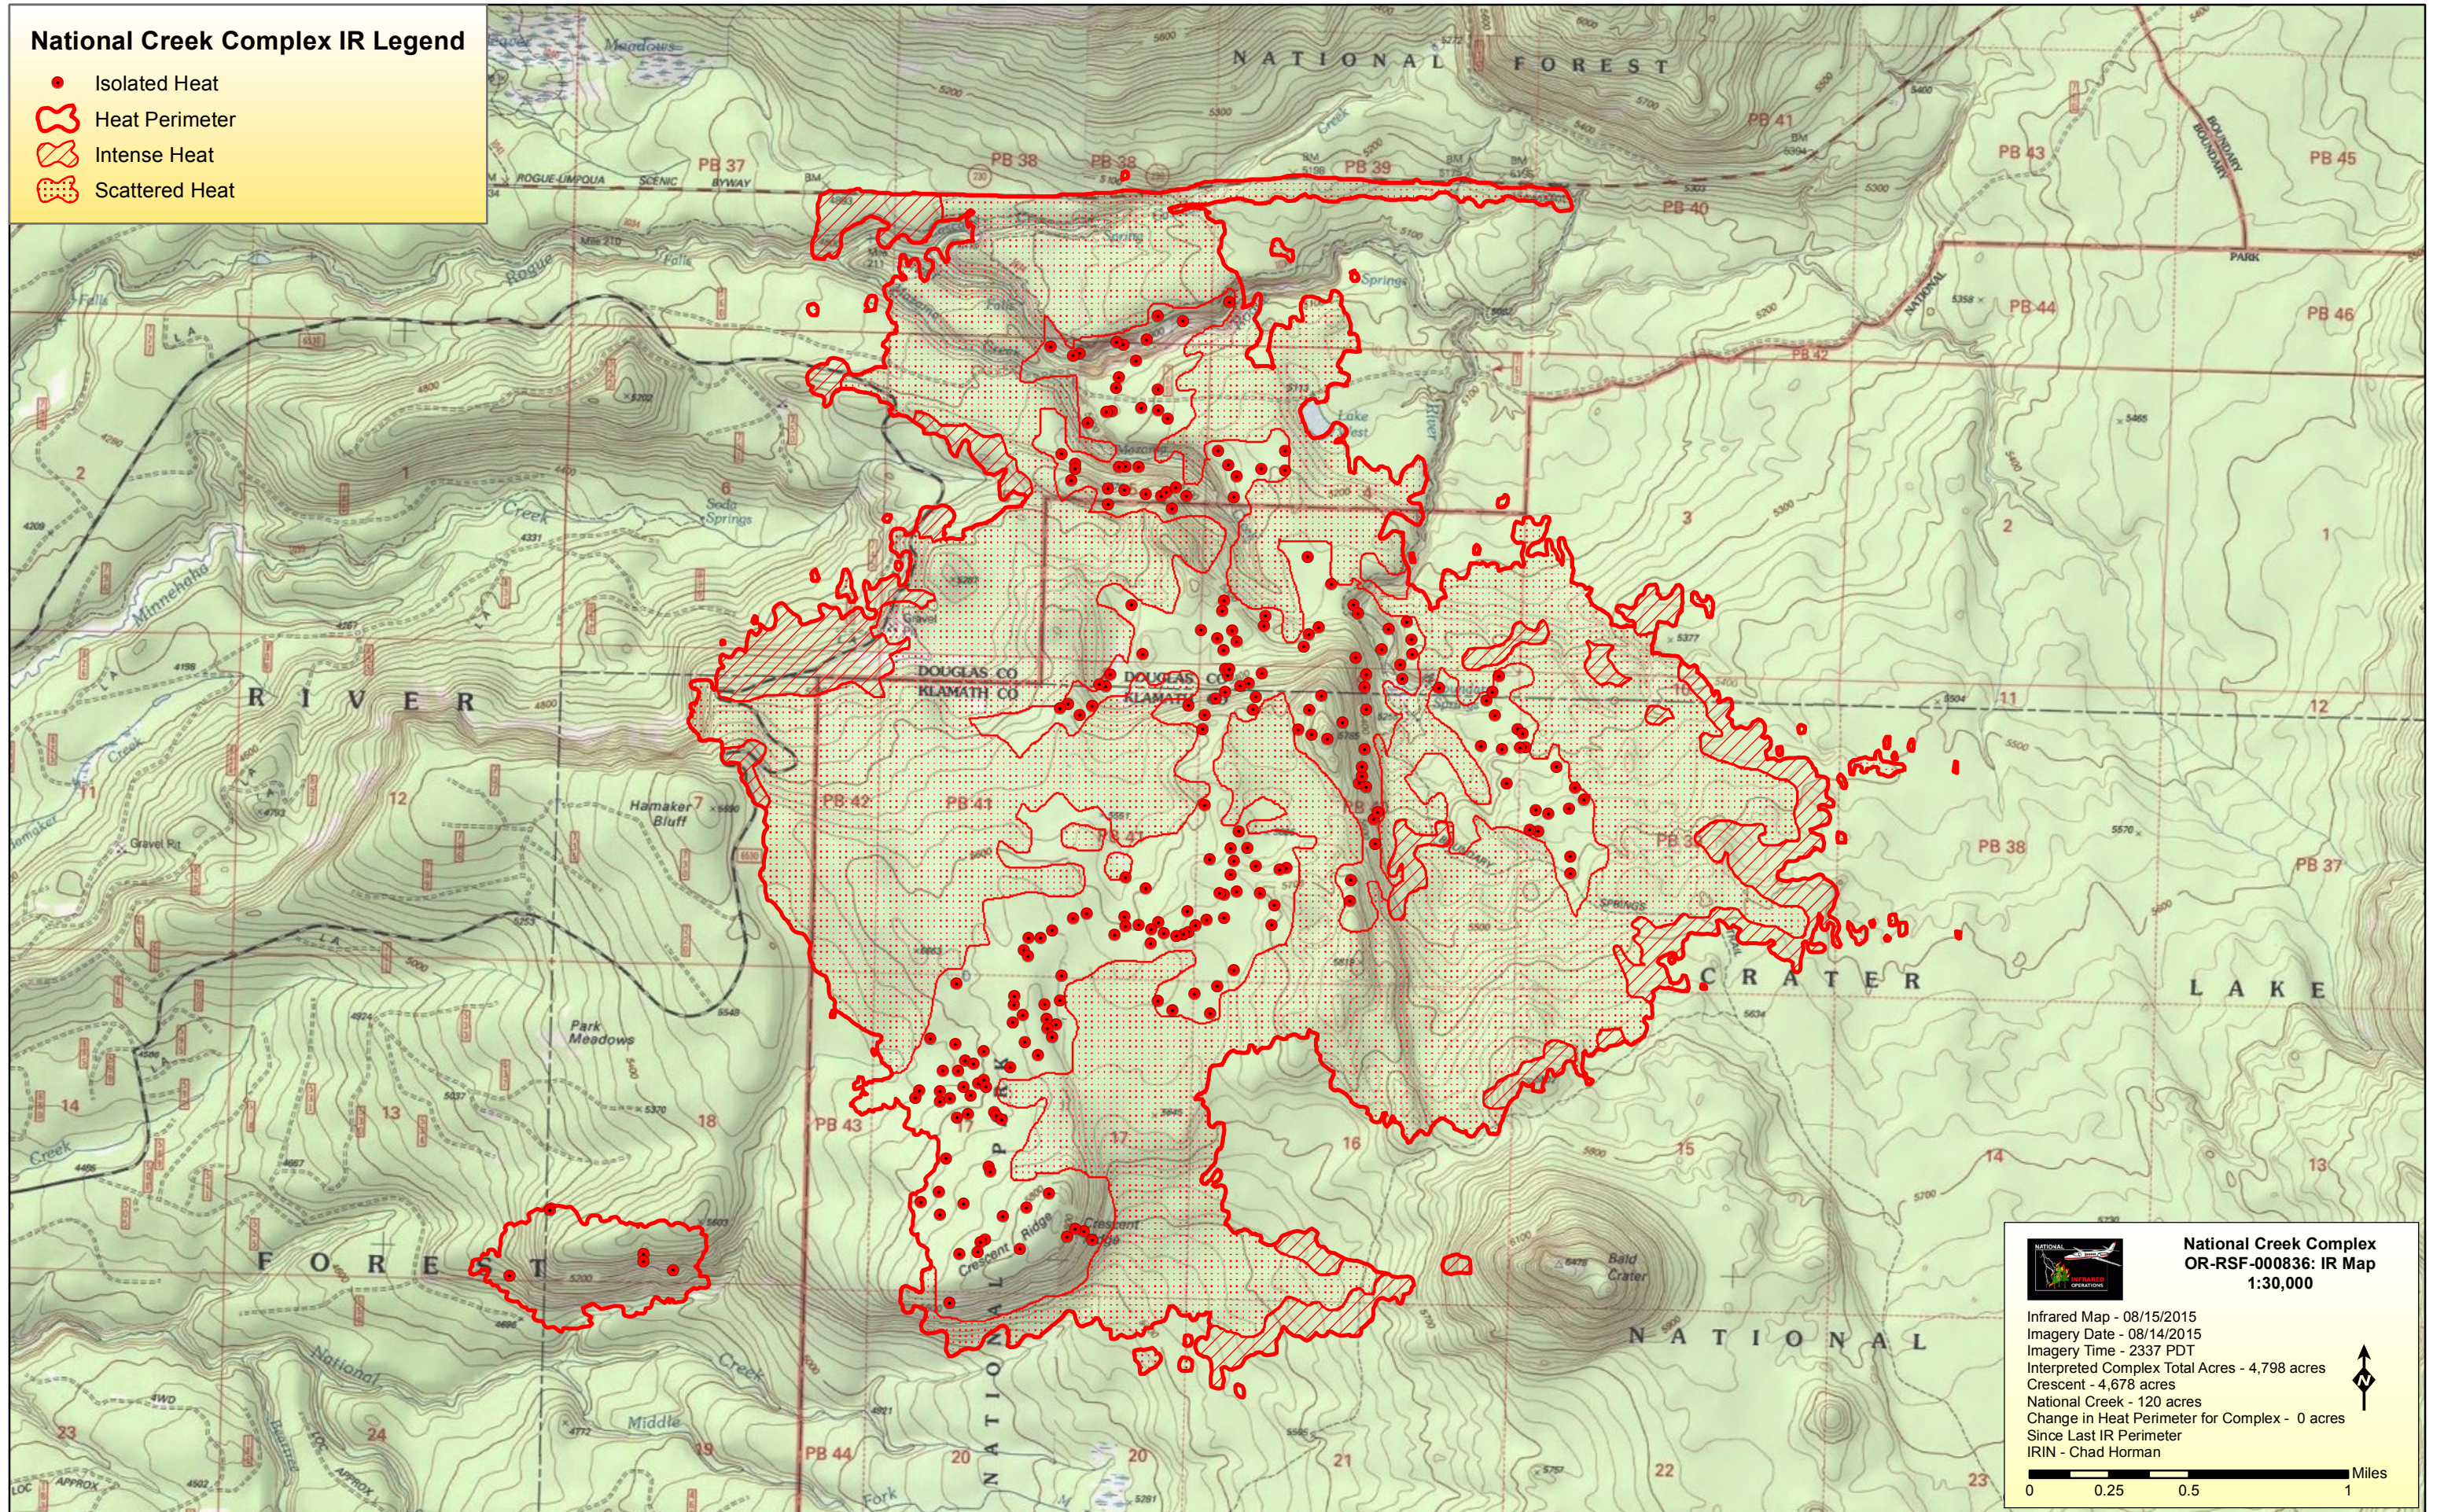

National Creek Complex IR Legend

- Isolated Heat
- Heat Perimeter
- Intense Heat
- Scattered Heat

**National Creek Complex
OR-RSF-000836: IR Map
1:30,000**

Infrared Map - 08/15/2015
 Imagery Date - 08/14/2015
 Imagery Time - 2337 PDT
 Interpreted Complex Total Acres - 4,798 acres
 Crescent - 4,678 acres
 National Creek - 120 acres
 Change in Heat Perimeter for Complex - 0 acres
 Since Last IR Perimeter
 IRIN - Chad Horman