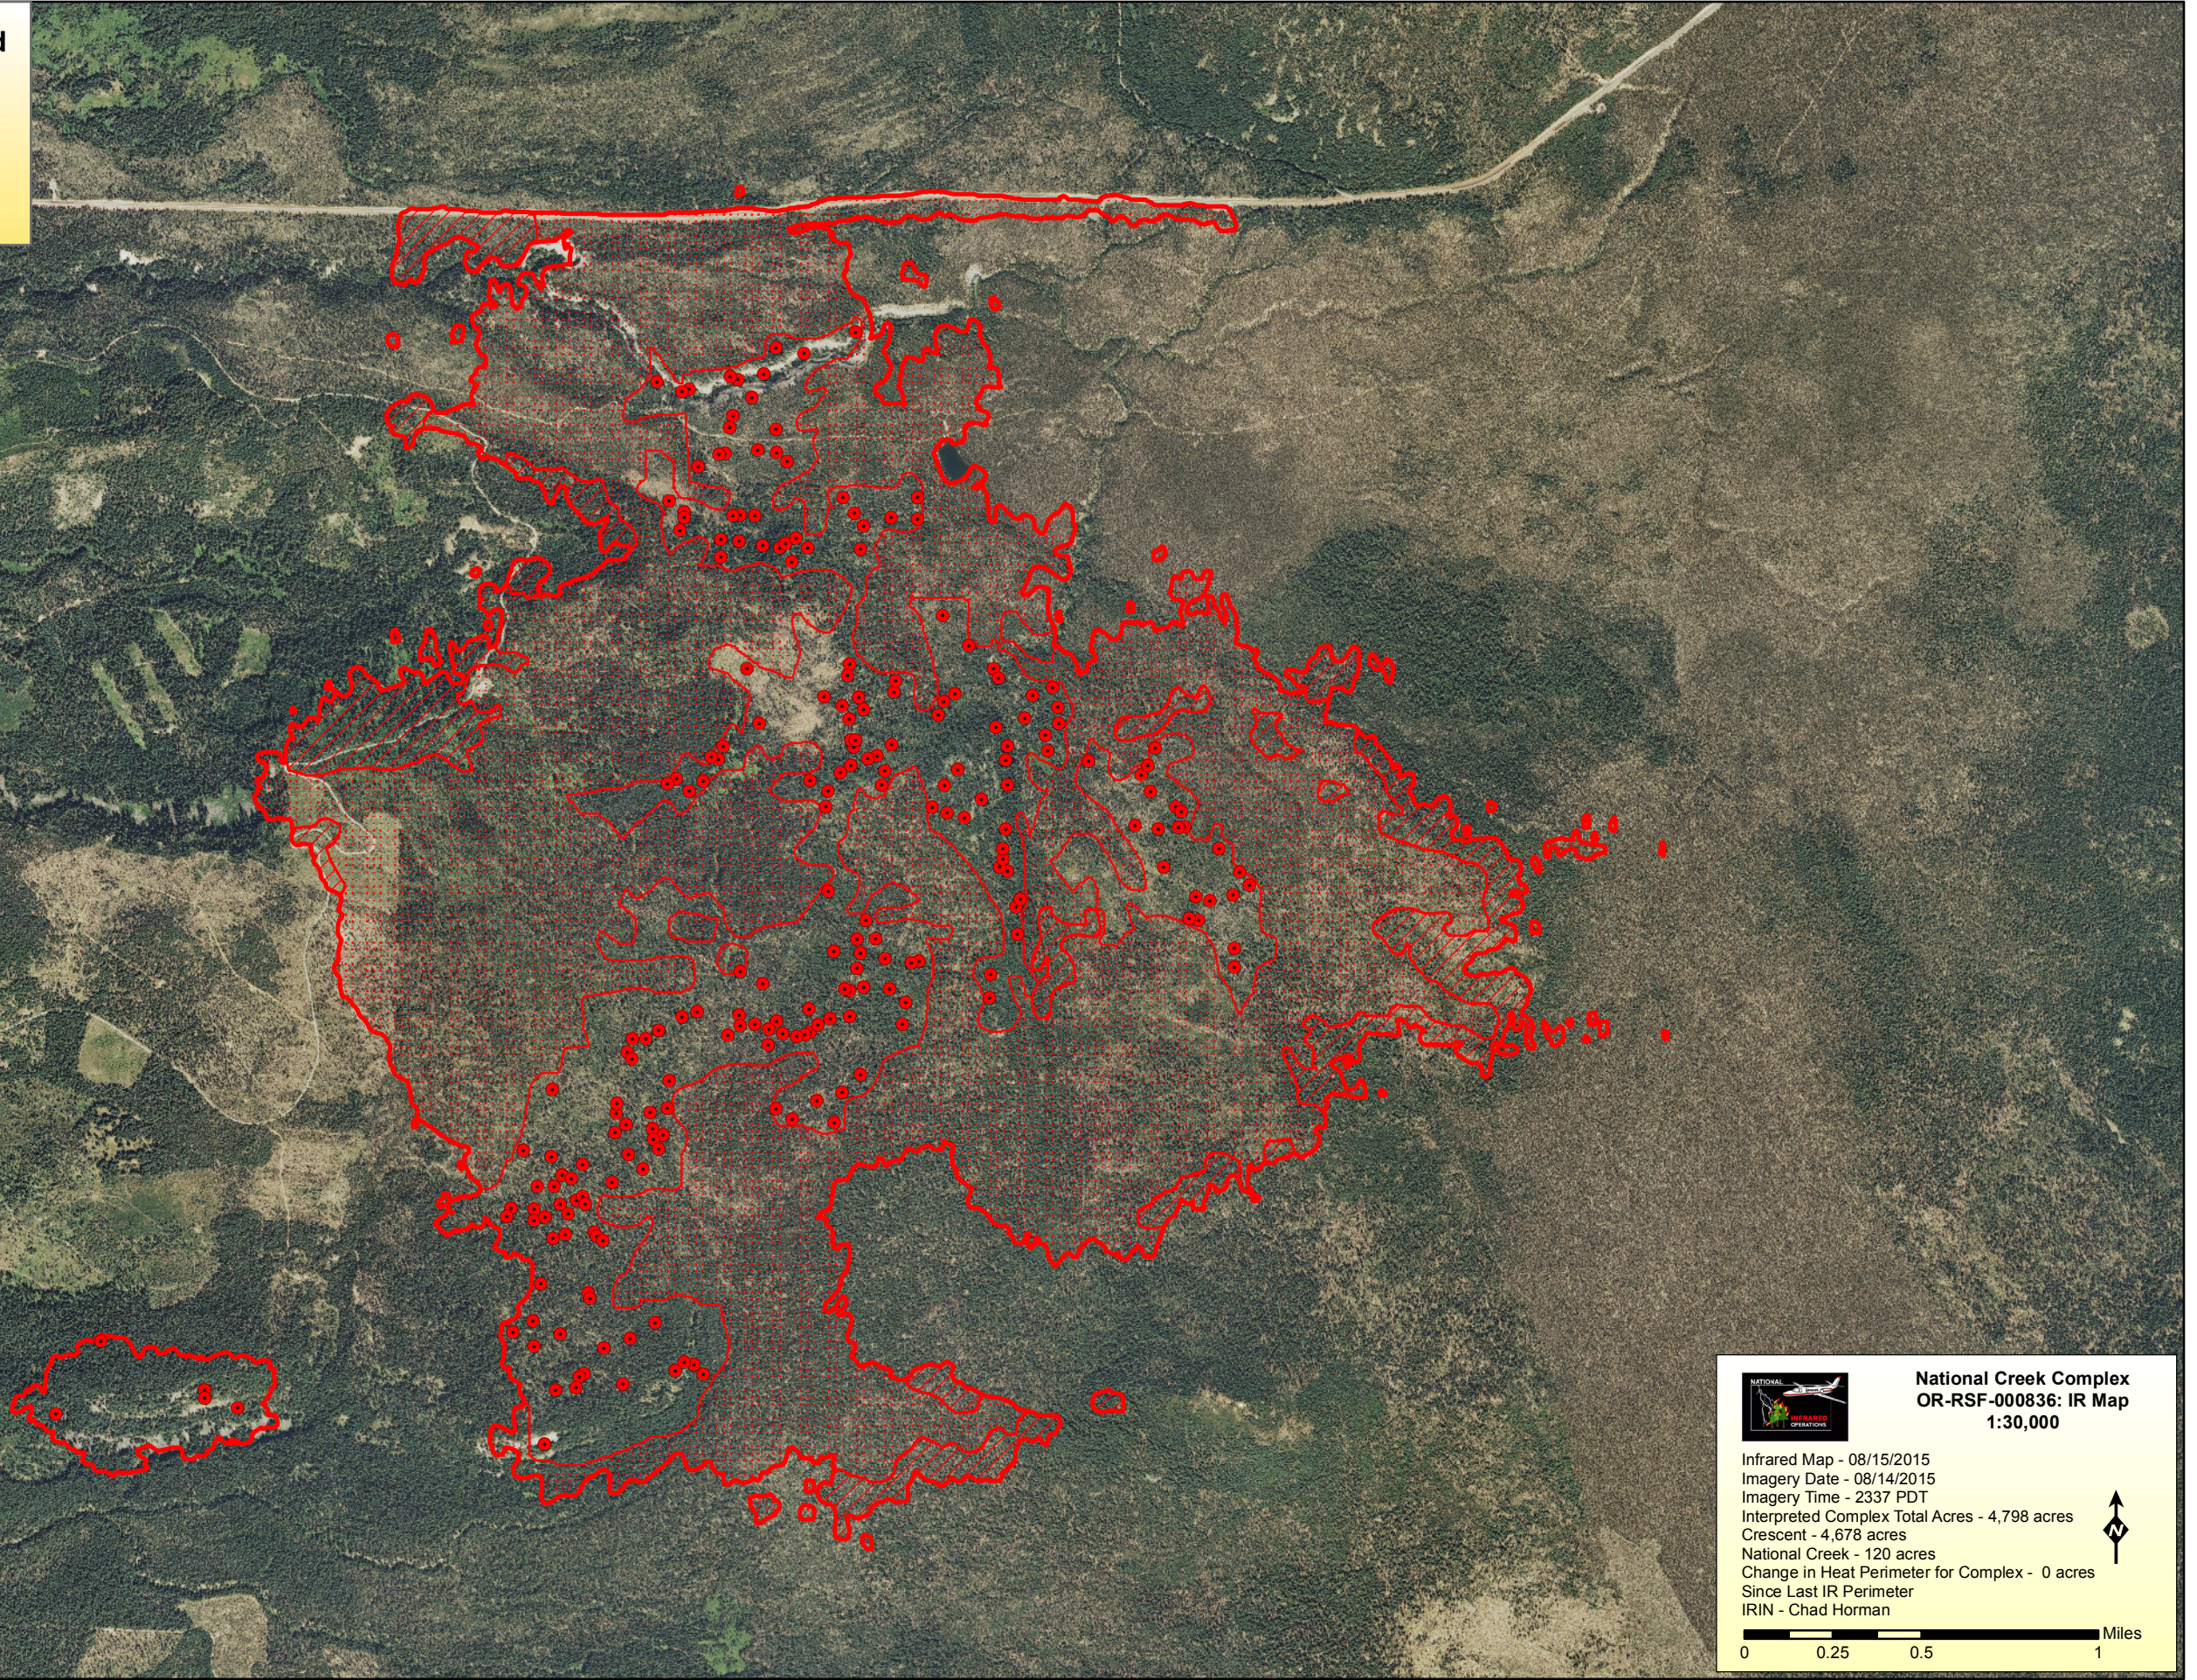

National Creek Complex IR Legend

- Isolated Heat
- ⬮ Heat Perimeter
- ▨ Intense Heat
- ▩ Scattered Heat

National Creek Complex OR-RSF-000836: IR Map 1:30,000

Infrared Map - 08/15/2015
Imagery Date - 08/14/2015
Imagery Time - 2337 PDT
Interpreted Complex Total Acres - 4,798 acres
Crescent - 4,678 acres
National Creek - 120 acres
Change in Heat Perimeter for Complex - 0 acres
Since Last IR Perimeter
IRIN - Chad Horman