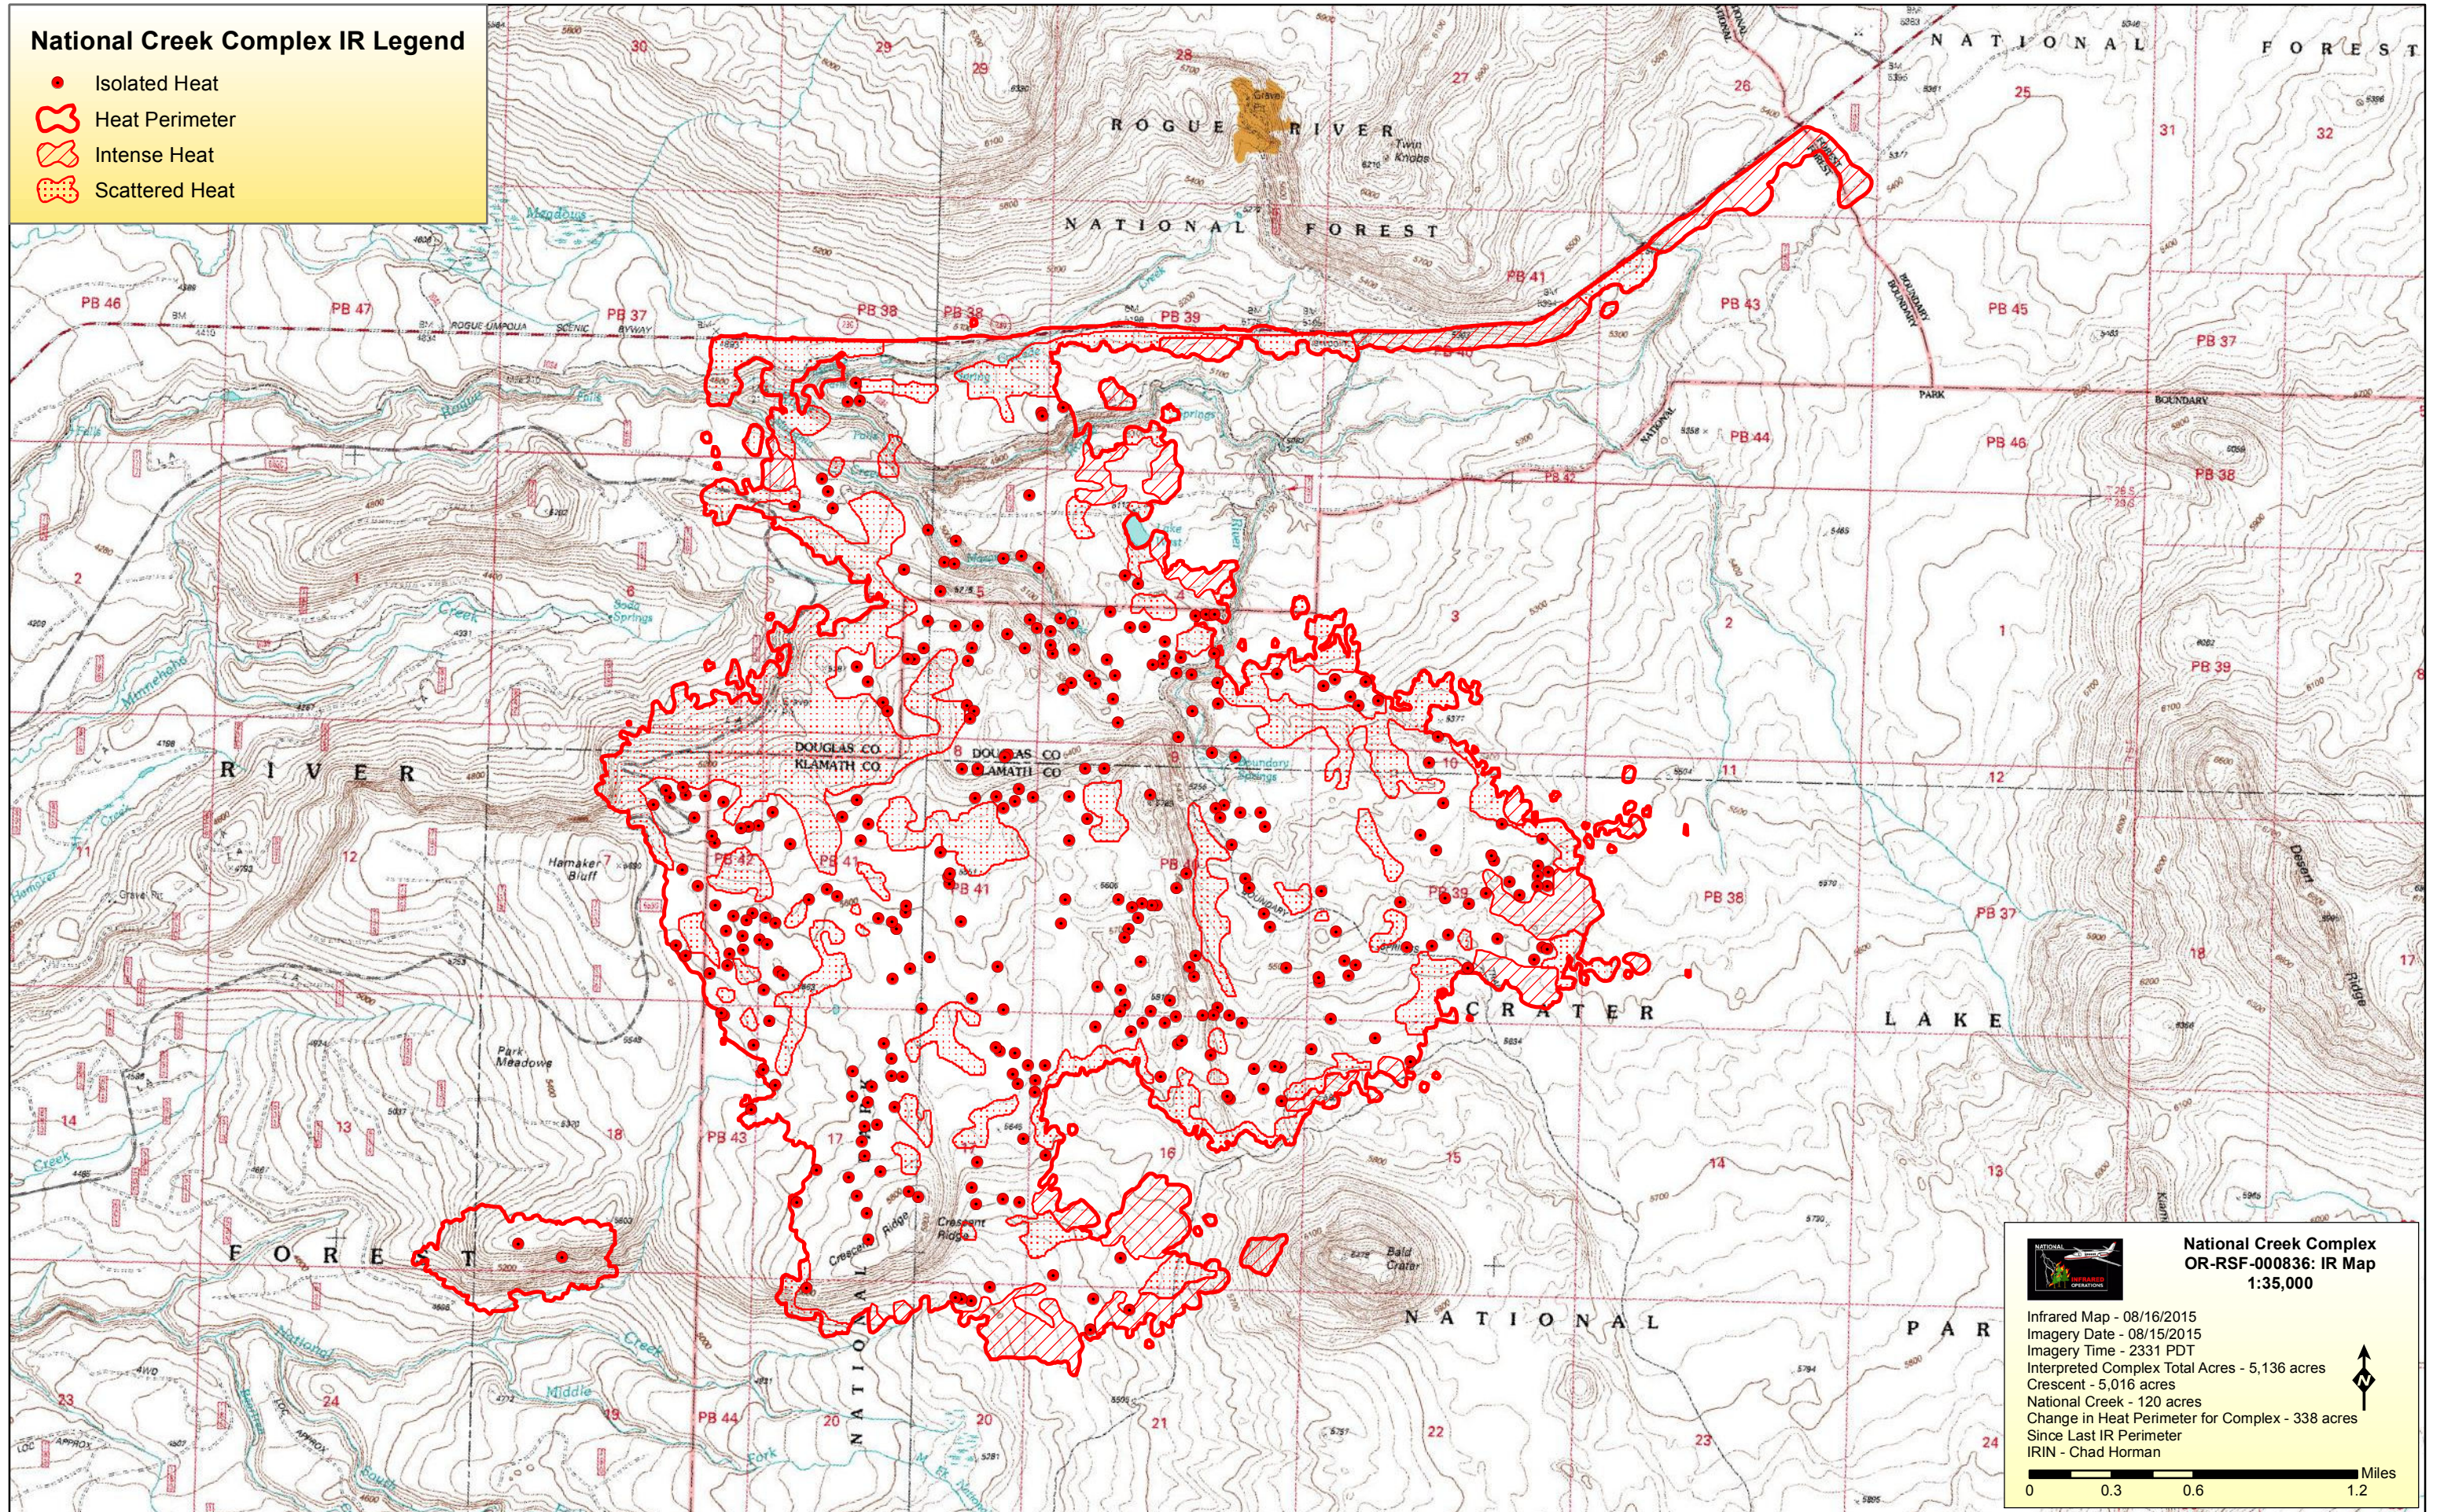

National Creek Complex IR Legend

- Isolated Heat
- Heat Perimeter
- ▨ Intense Heat
- ▩ Scattered Heat

National Creek Complex
OR-RSF-000836: IR Map
1:35,000

Infrared Map - 08/16/2015
Imagery Date - 08/15/2015
Imagery Time - 2331 PDT
Interpreted Complex Total Acres - 5,136 acres
Crescent - 5,016 acres
National Creek - 120 acres
Change in Heat Perimeter for Complex - 338 acres
Since Last IR Perimeter
IRIN - Chad Horman