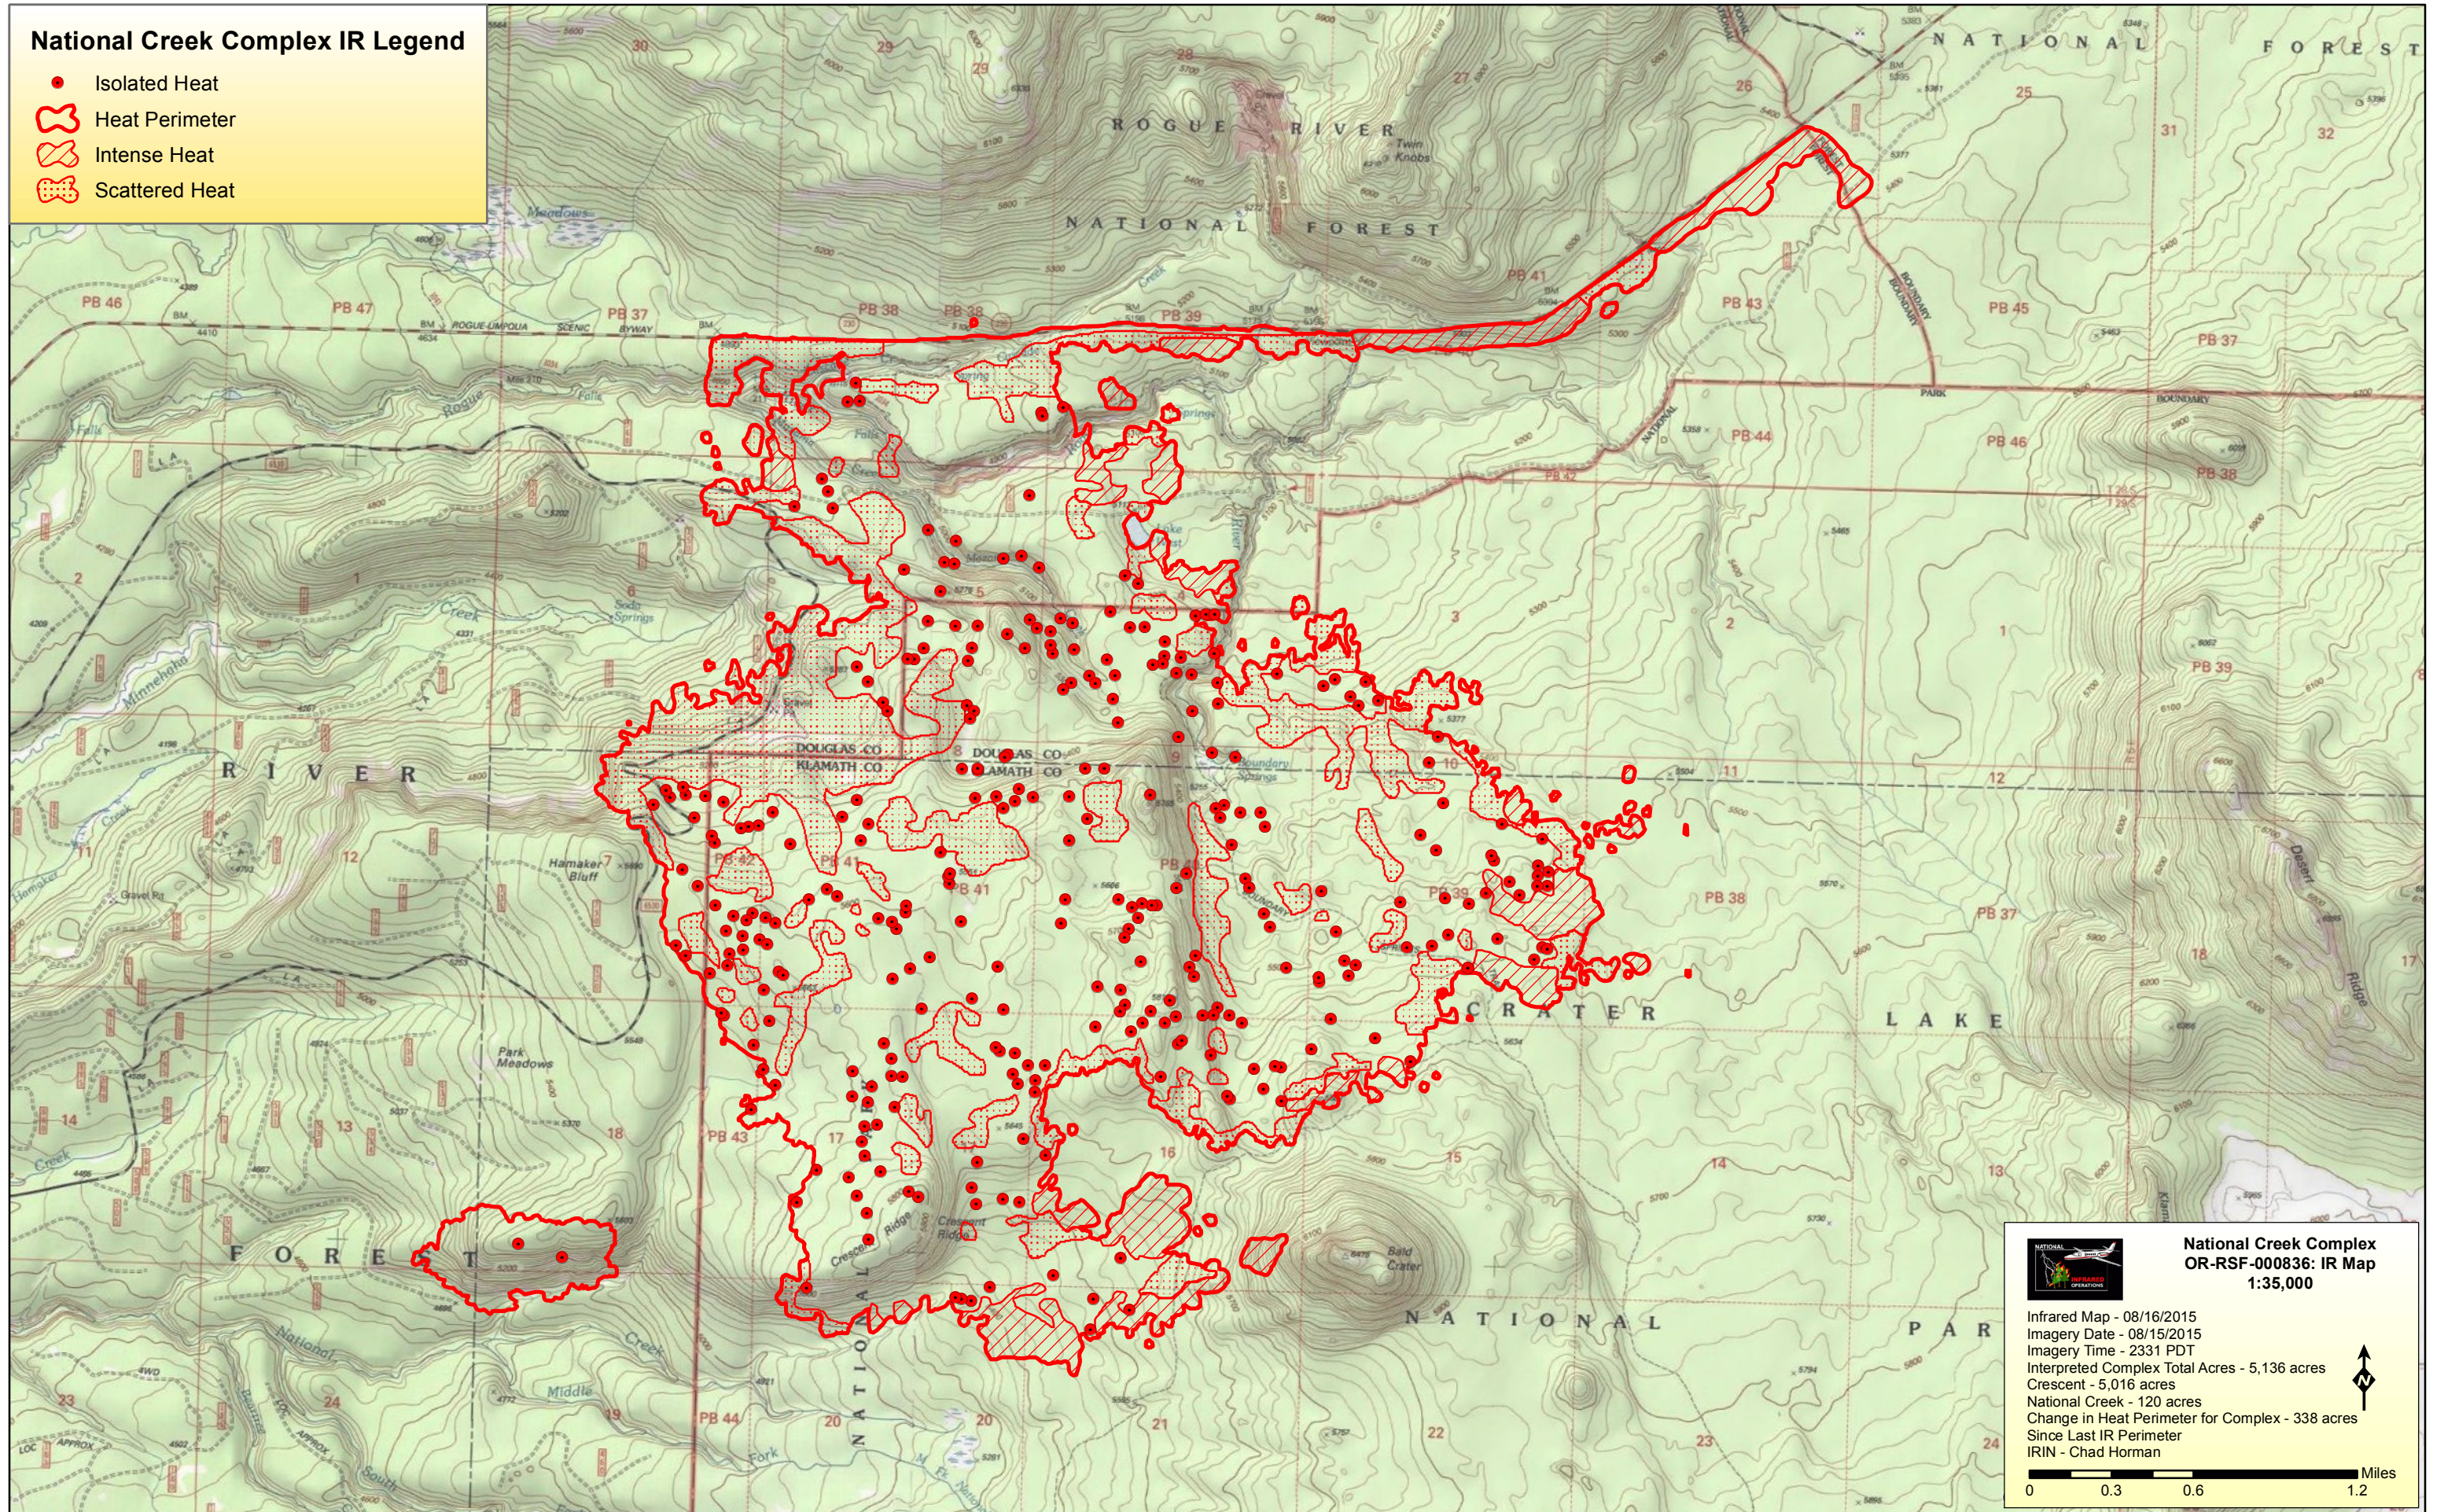

National Creek Complex IR Legend

- Isolated Heat
- ⬮ Heat Perimeter
- ▨ Intense Heat
- ▩ Scattered Heat

National Creek Complex
OR-RSF-000836: IR Map
1:35,000

Infrared Map - 08/16/2015
Imagery Date - 08/15/2015
Imagery Time - 2331 PDT
Interpreted Complex Total Acres - 5,136 acres
Crescent - 5,016 acres
National Creek - 120 acres
Change in Heat Perimeter for Complex - 338 acres
Since Last IR Perimeter
IRIN - Chad Horman