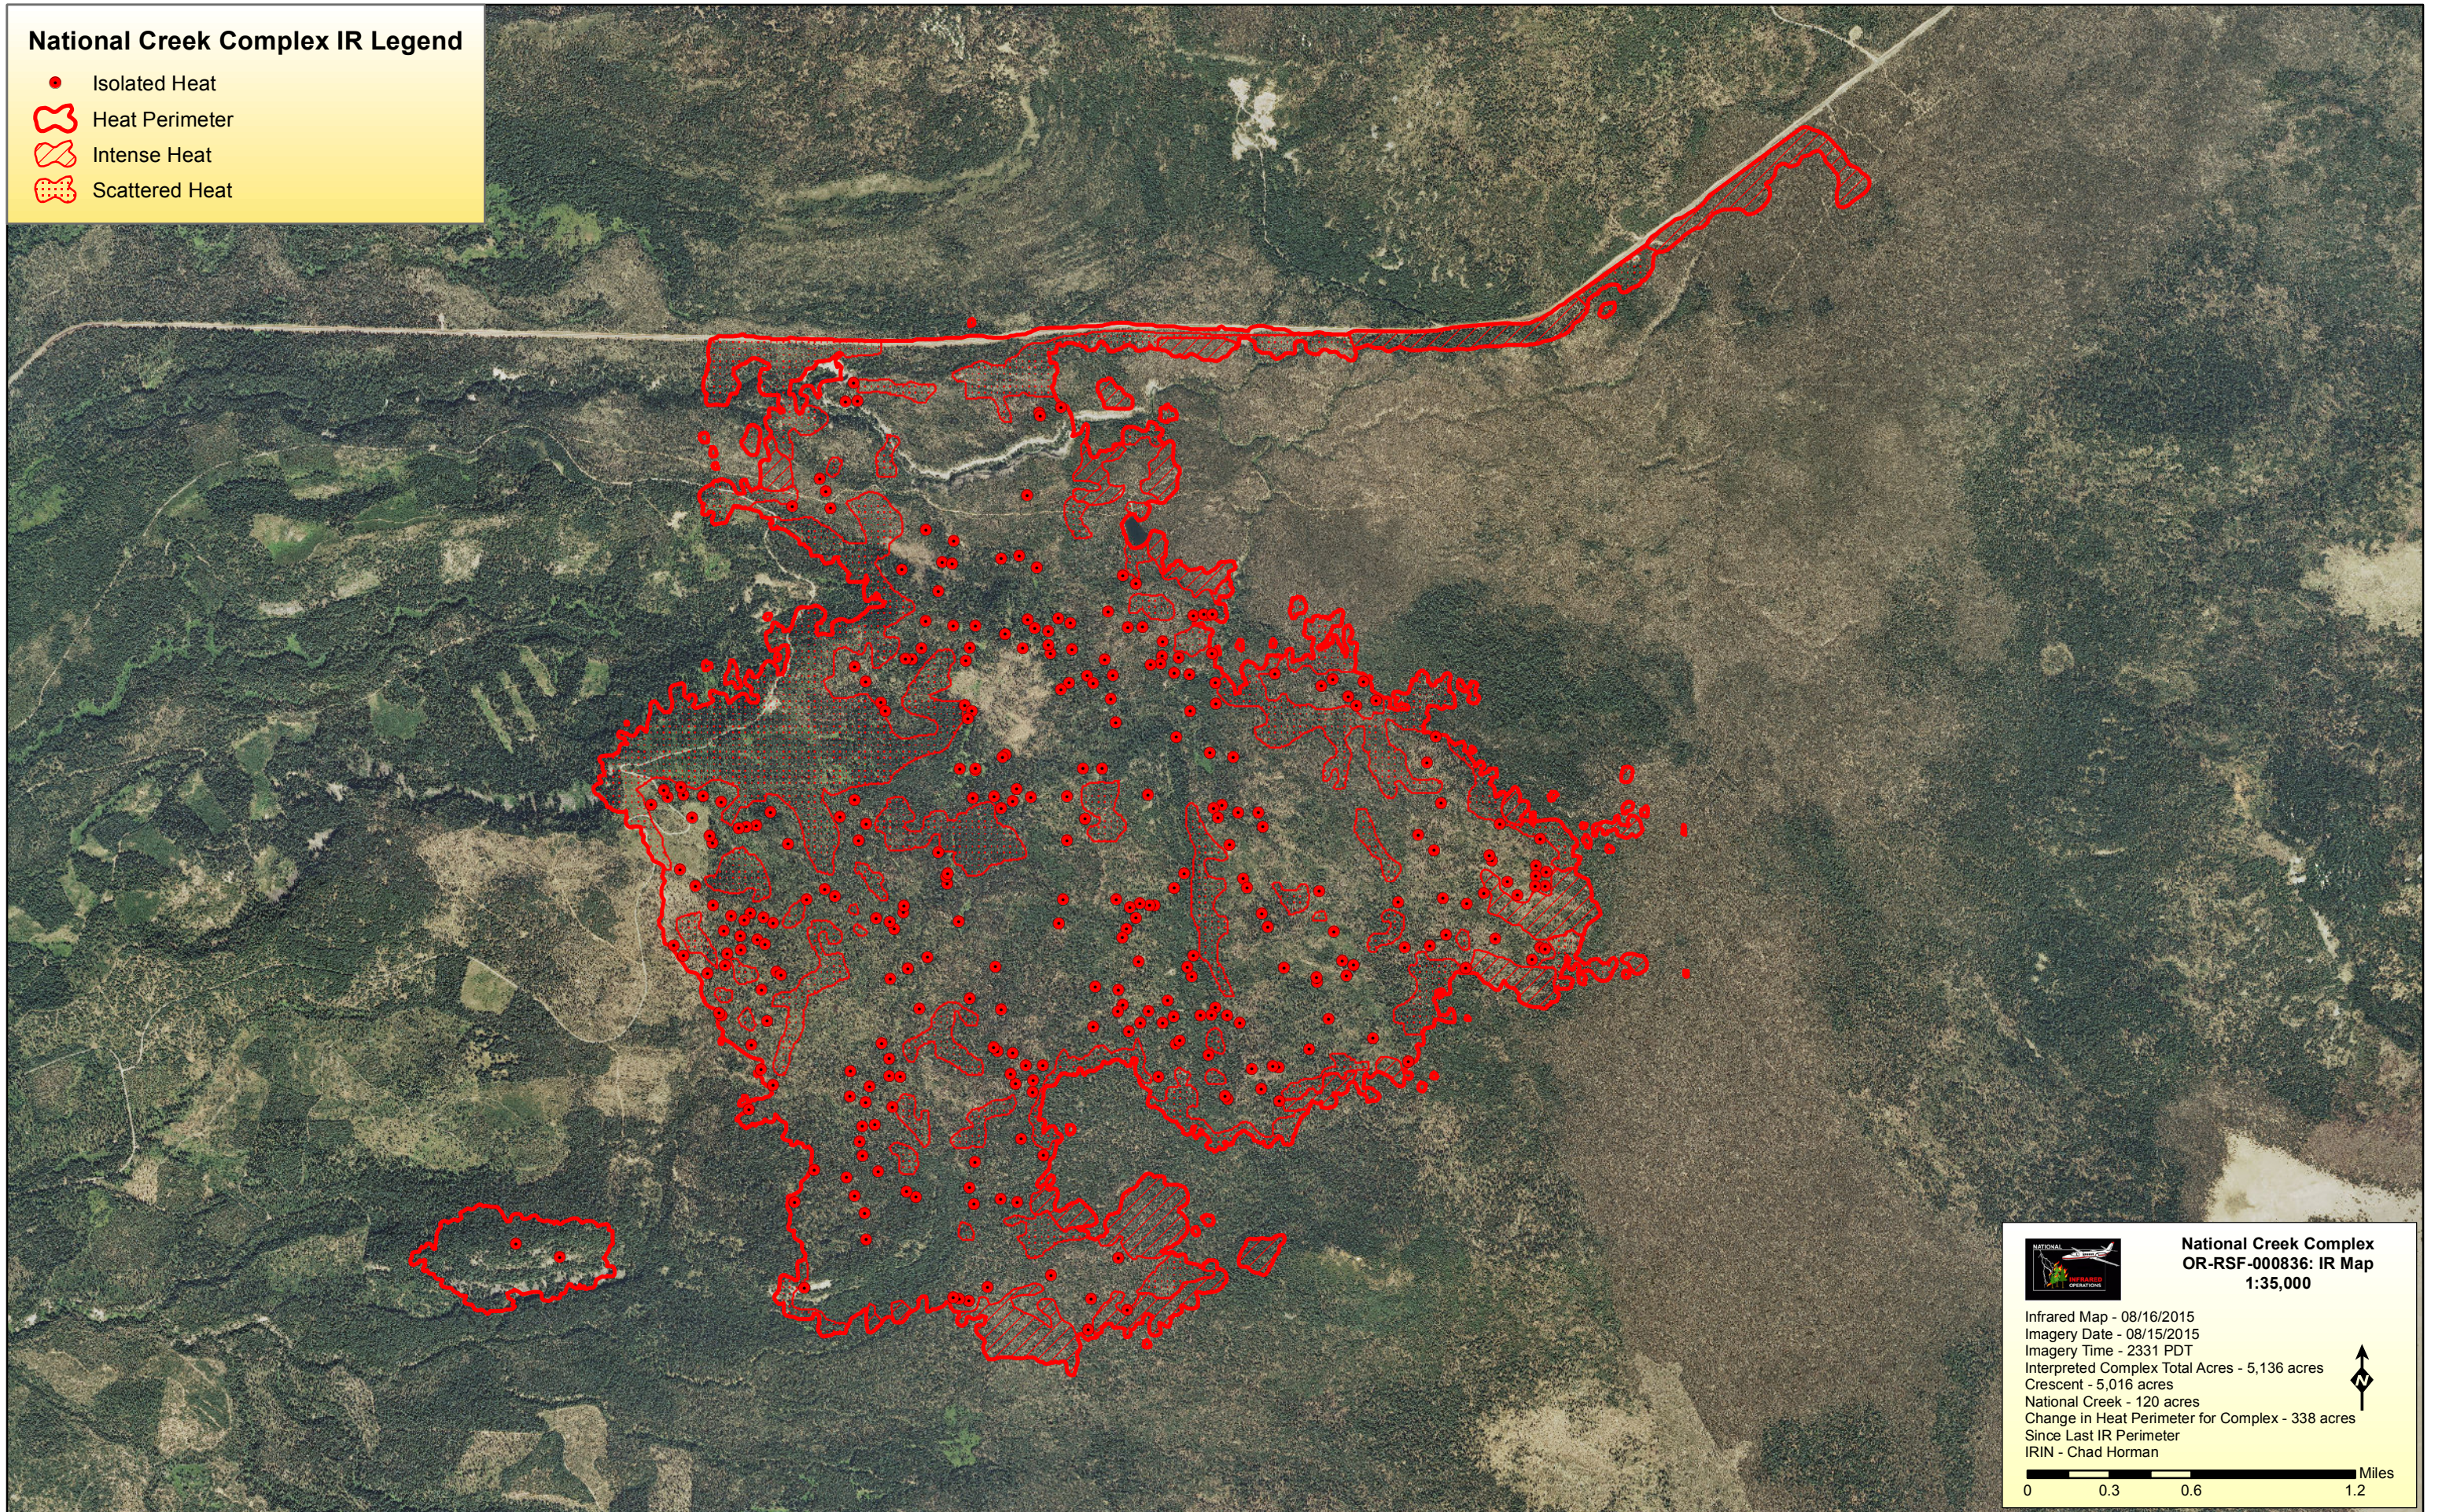

National Creek Complex IR Legend

- Isolated Heat
- Heat Perimeter
- ▨ Intense Heat
- ▩ Scattered Heat

National Creek Complex OR-RSF-000836: IR Map 1:35,000

Infrared Map - 08/16/2015
Imagery Date - 08/15/2015
Imagery Time - 2331 PDT
Interpreted Complex Total Acres - 5,136 acres
Crescent - 5,016 acres
National Creek - 120 acres
Change in Heat Perimeter for Complex - 338 acres
Since Last IR Perimeter
IRIN - Chad Horman