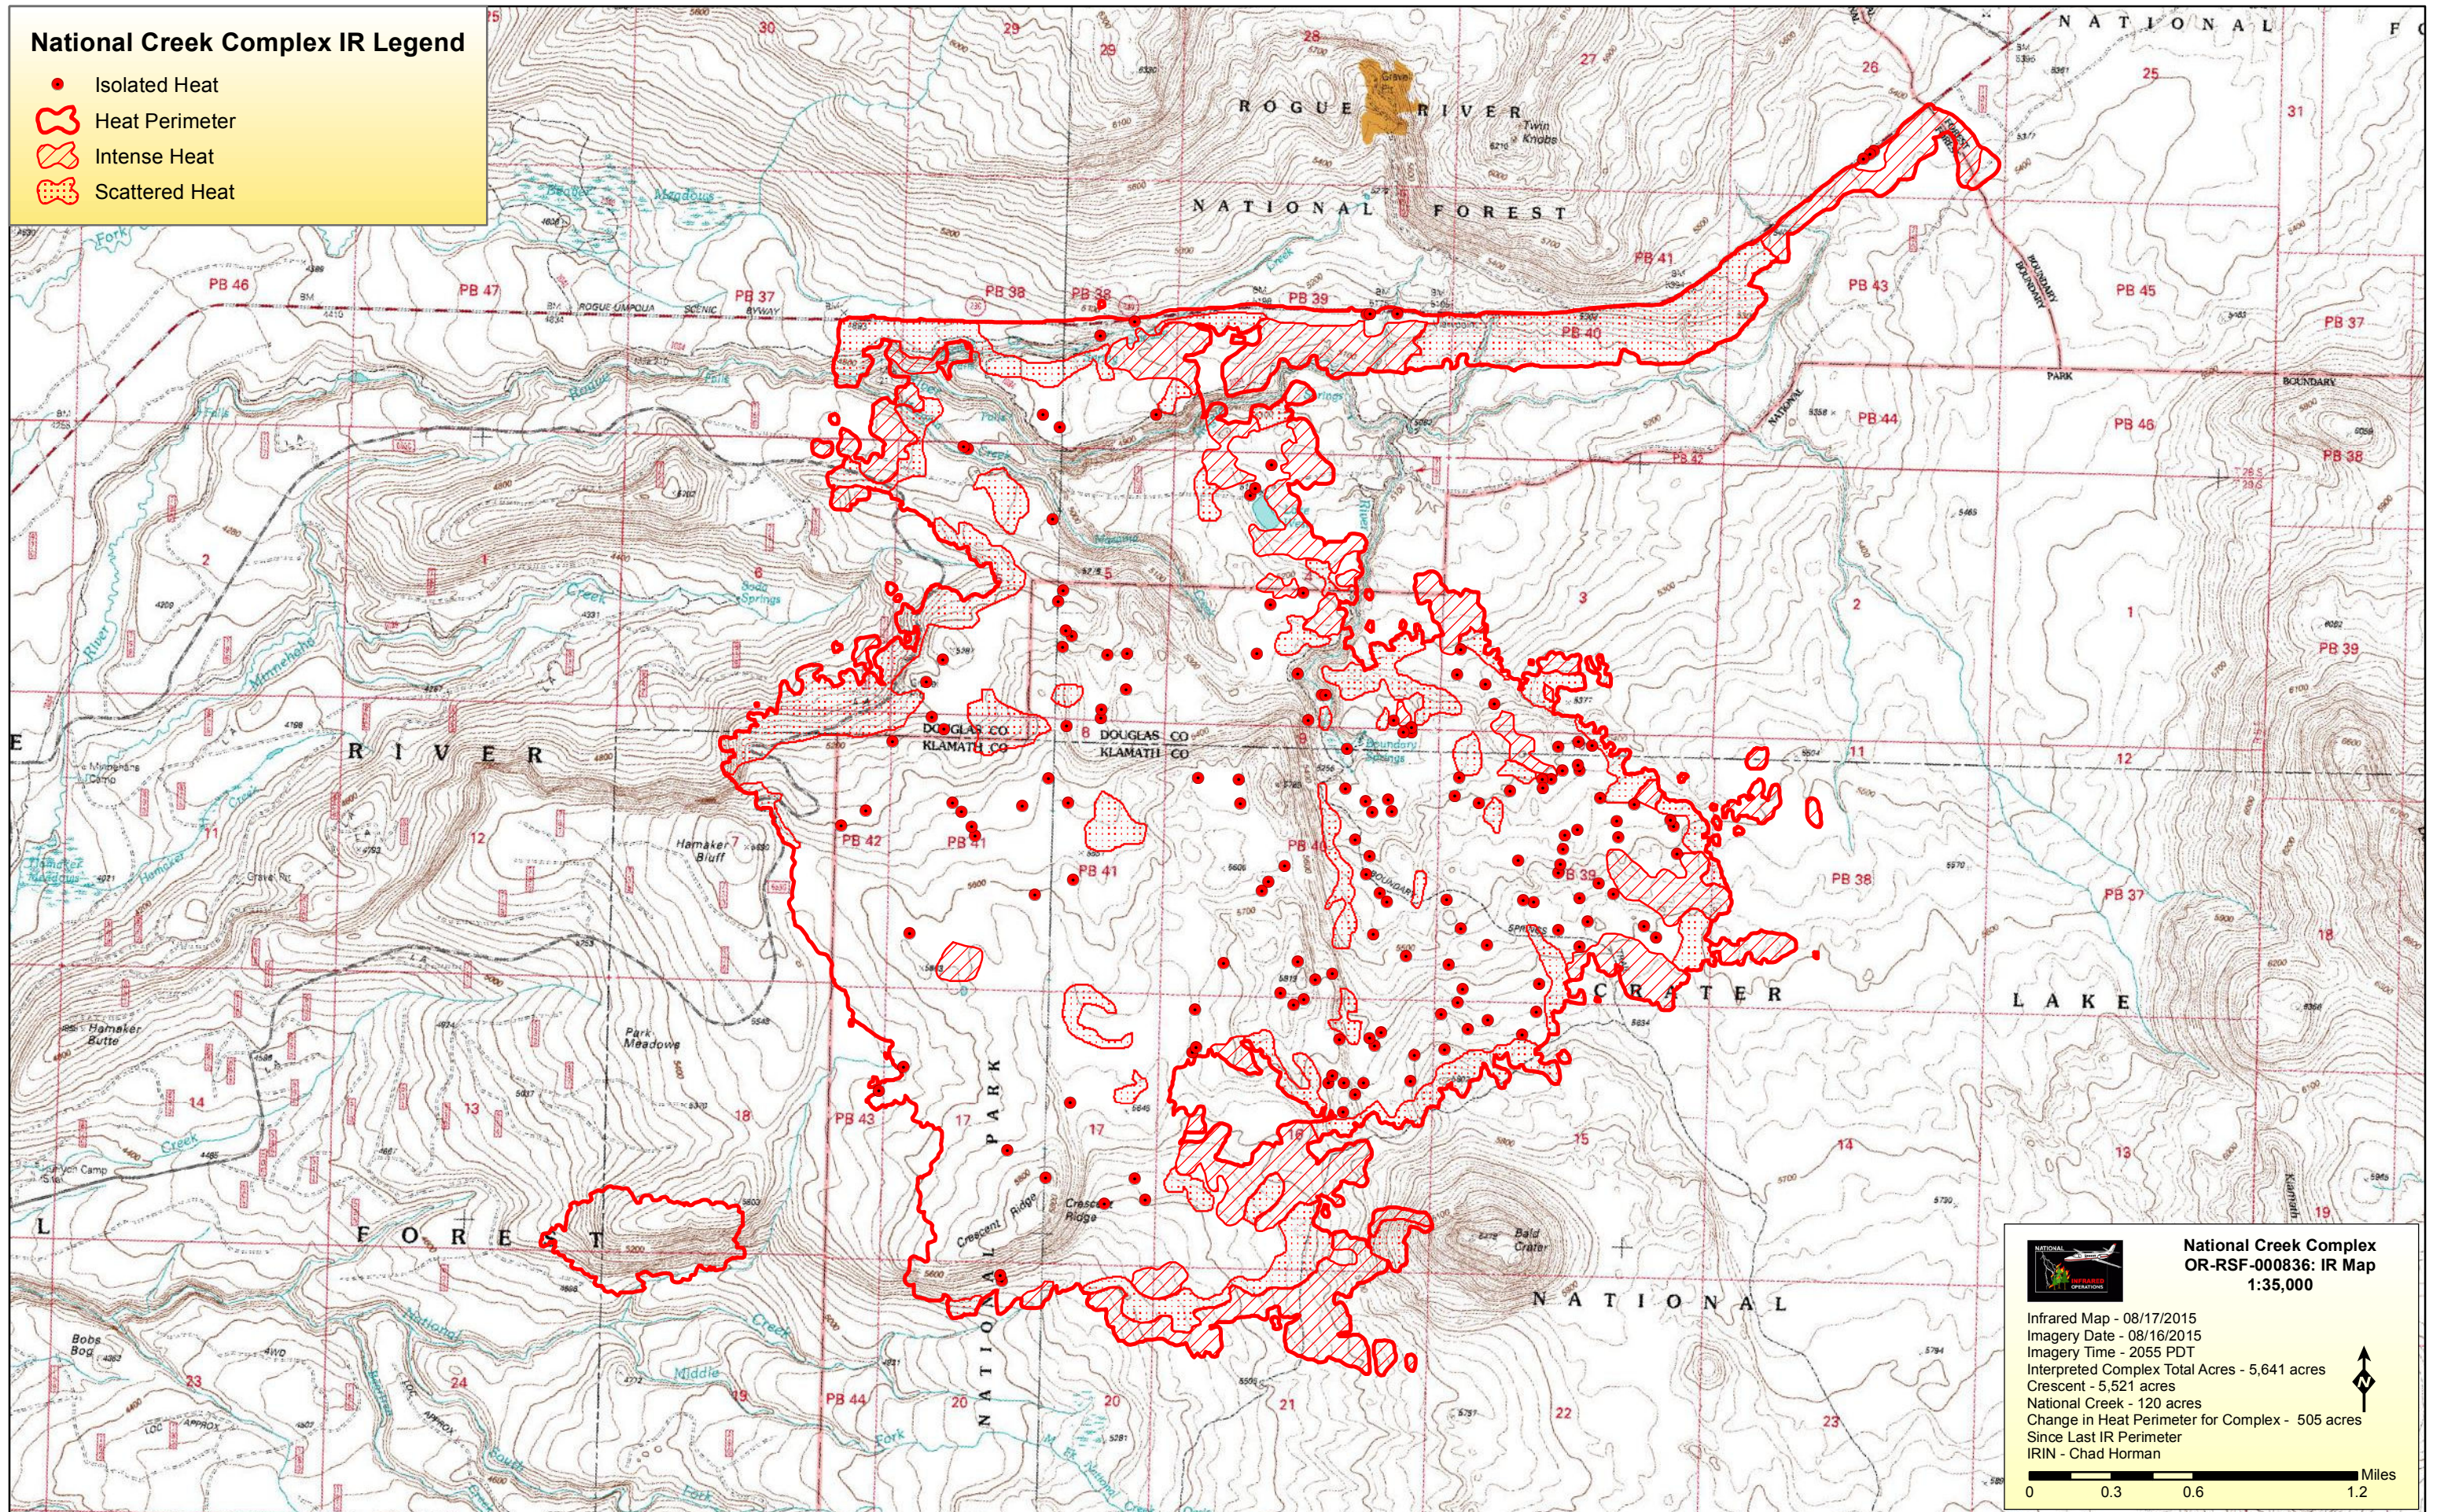

### National Creek Complex IR Legend

- Isolated Heat
- Heat Perimeter
- Intense Heat
- Scattered Heat

**National Creek Complex**  
**OR-RSF-000836: IR Map**  
**1:35,000**

Infrared Map - 08/17/2015  
 Imagery Date - 08/16/2015  
 Imagery Time - 2055 PDT  
 Interpreted Complex Total Acres - 5,641 acres  
 Crescent - 5,521 acres  
 National Creek - 120 acres  
 Change in Heat Perimeter for Complex - 505 acres  
 SINCE Last IR Perimeter  
 IRIN - Chad Horman