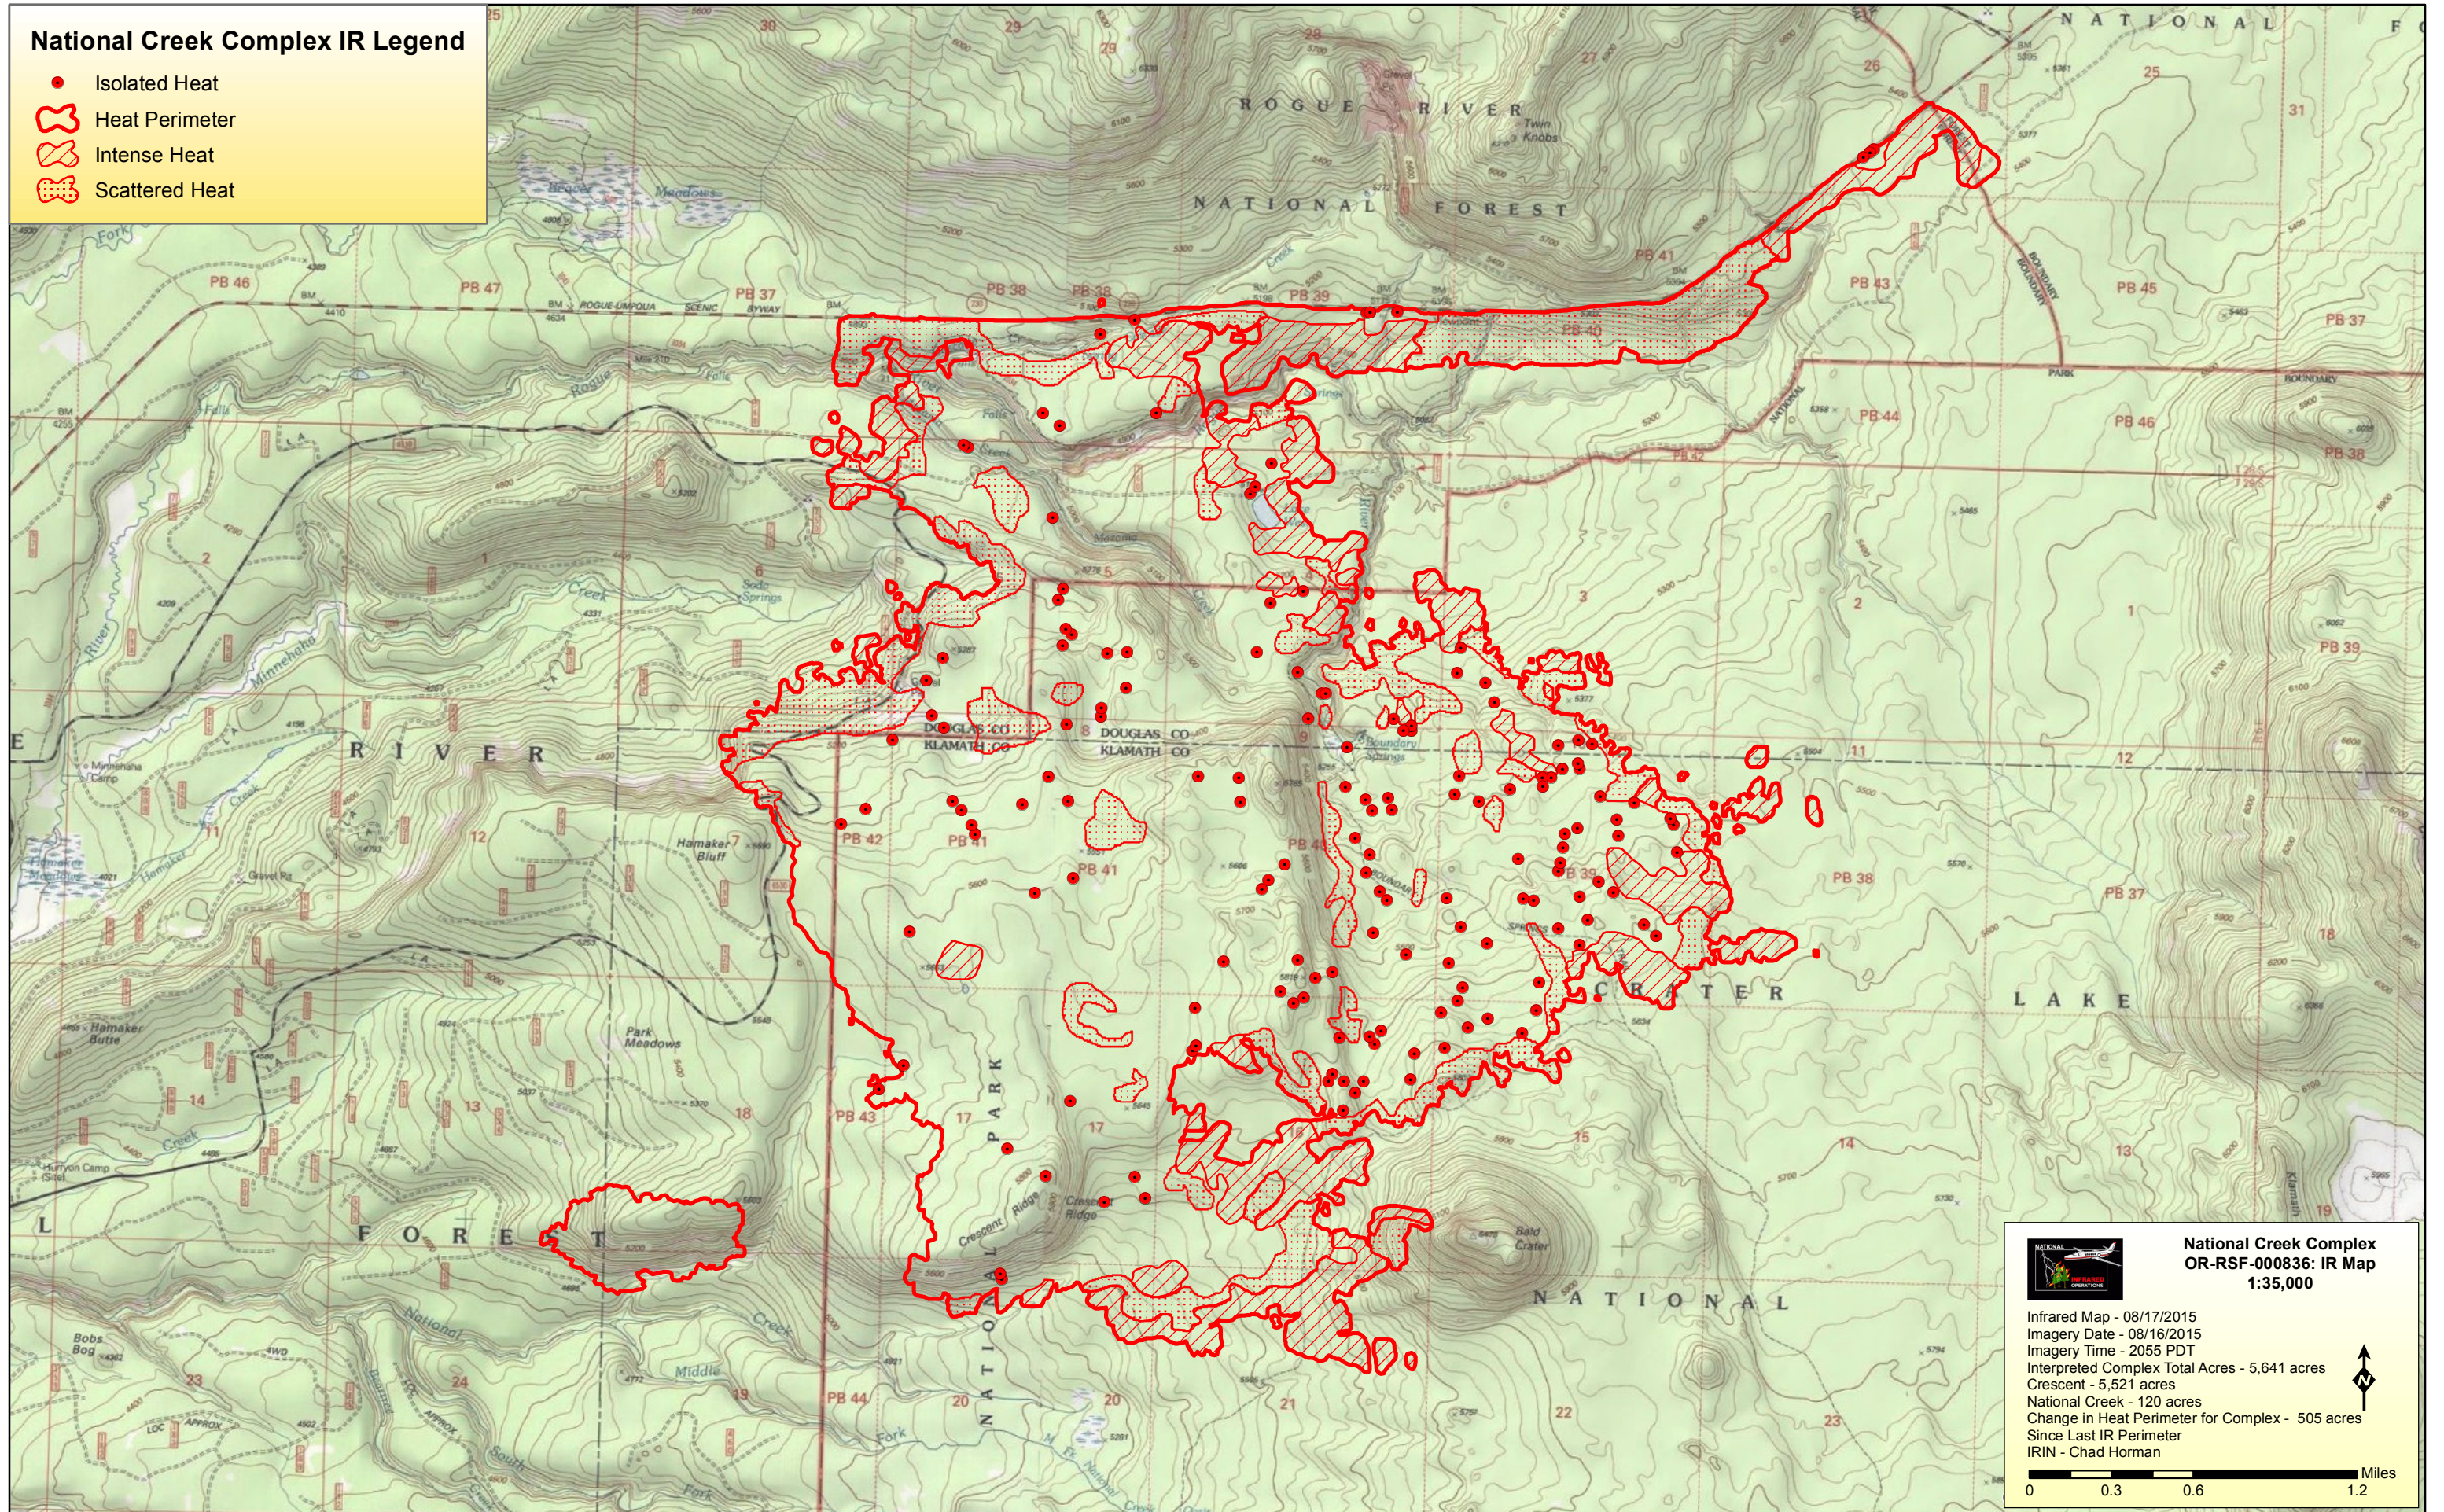

National Creek Complex IR Legend

- Isolated Heat
- Heat Perimeter
- Intense Heat
- Scattered Heat

**National Creek Complex
OR-RSF-000836: IR Map
1:35,000**

Infrared Map - 08/17/2015
 Imagery Date - 08/16/2015
 Imagery Time - 2055 PDT
 Interpreted Complex Total Acres - 5,641 acres
 Crescent - 5,521 acres
 National Creek - 120 acres
 Change in Heat Perimeter for Complex - 505 acres
 Since Last IR Perimeter
 IRIN - Chad Horman