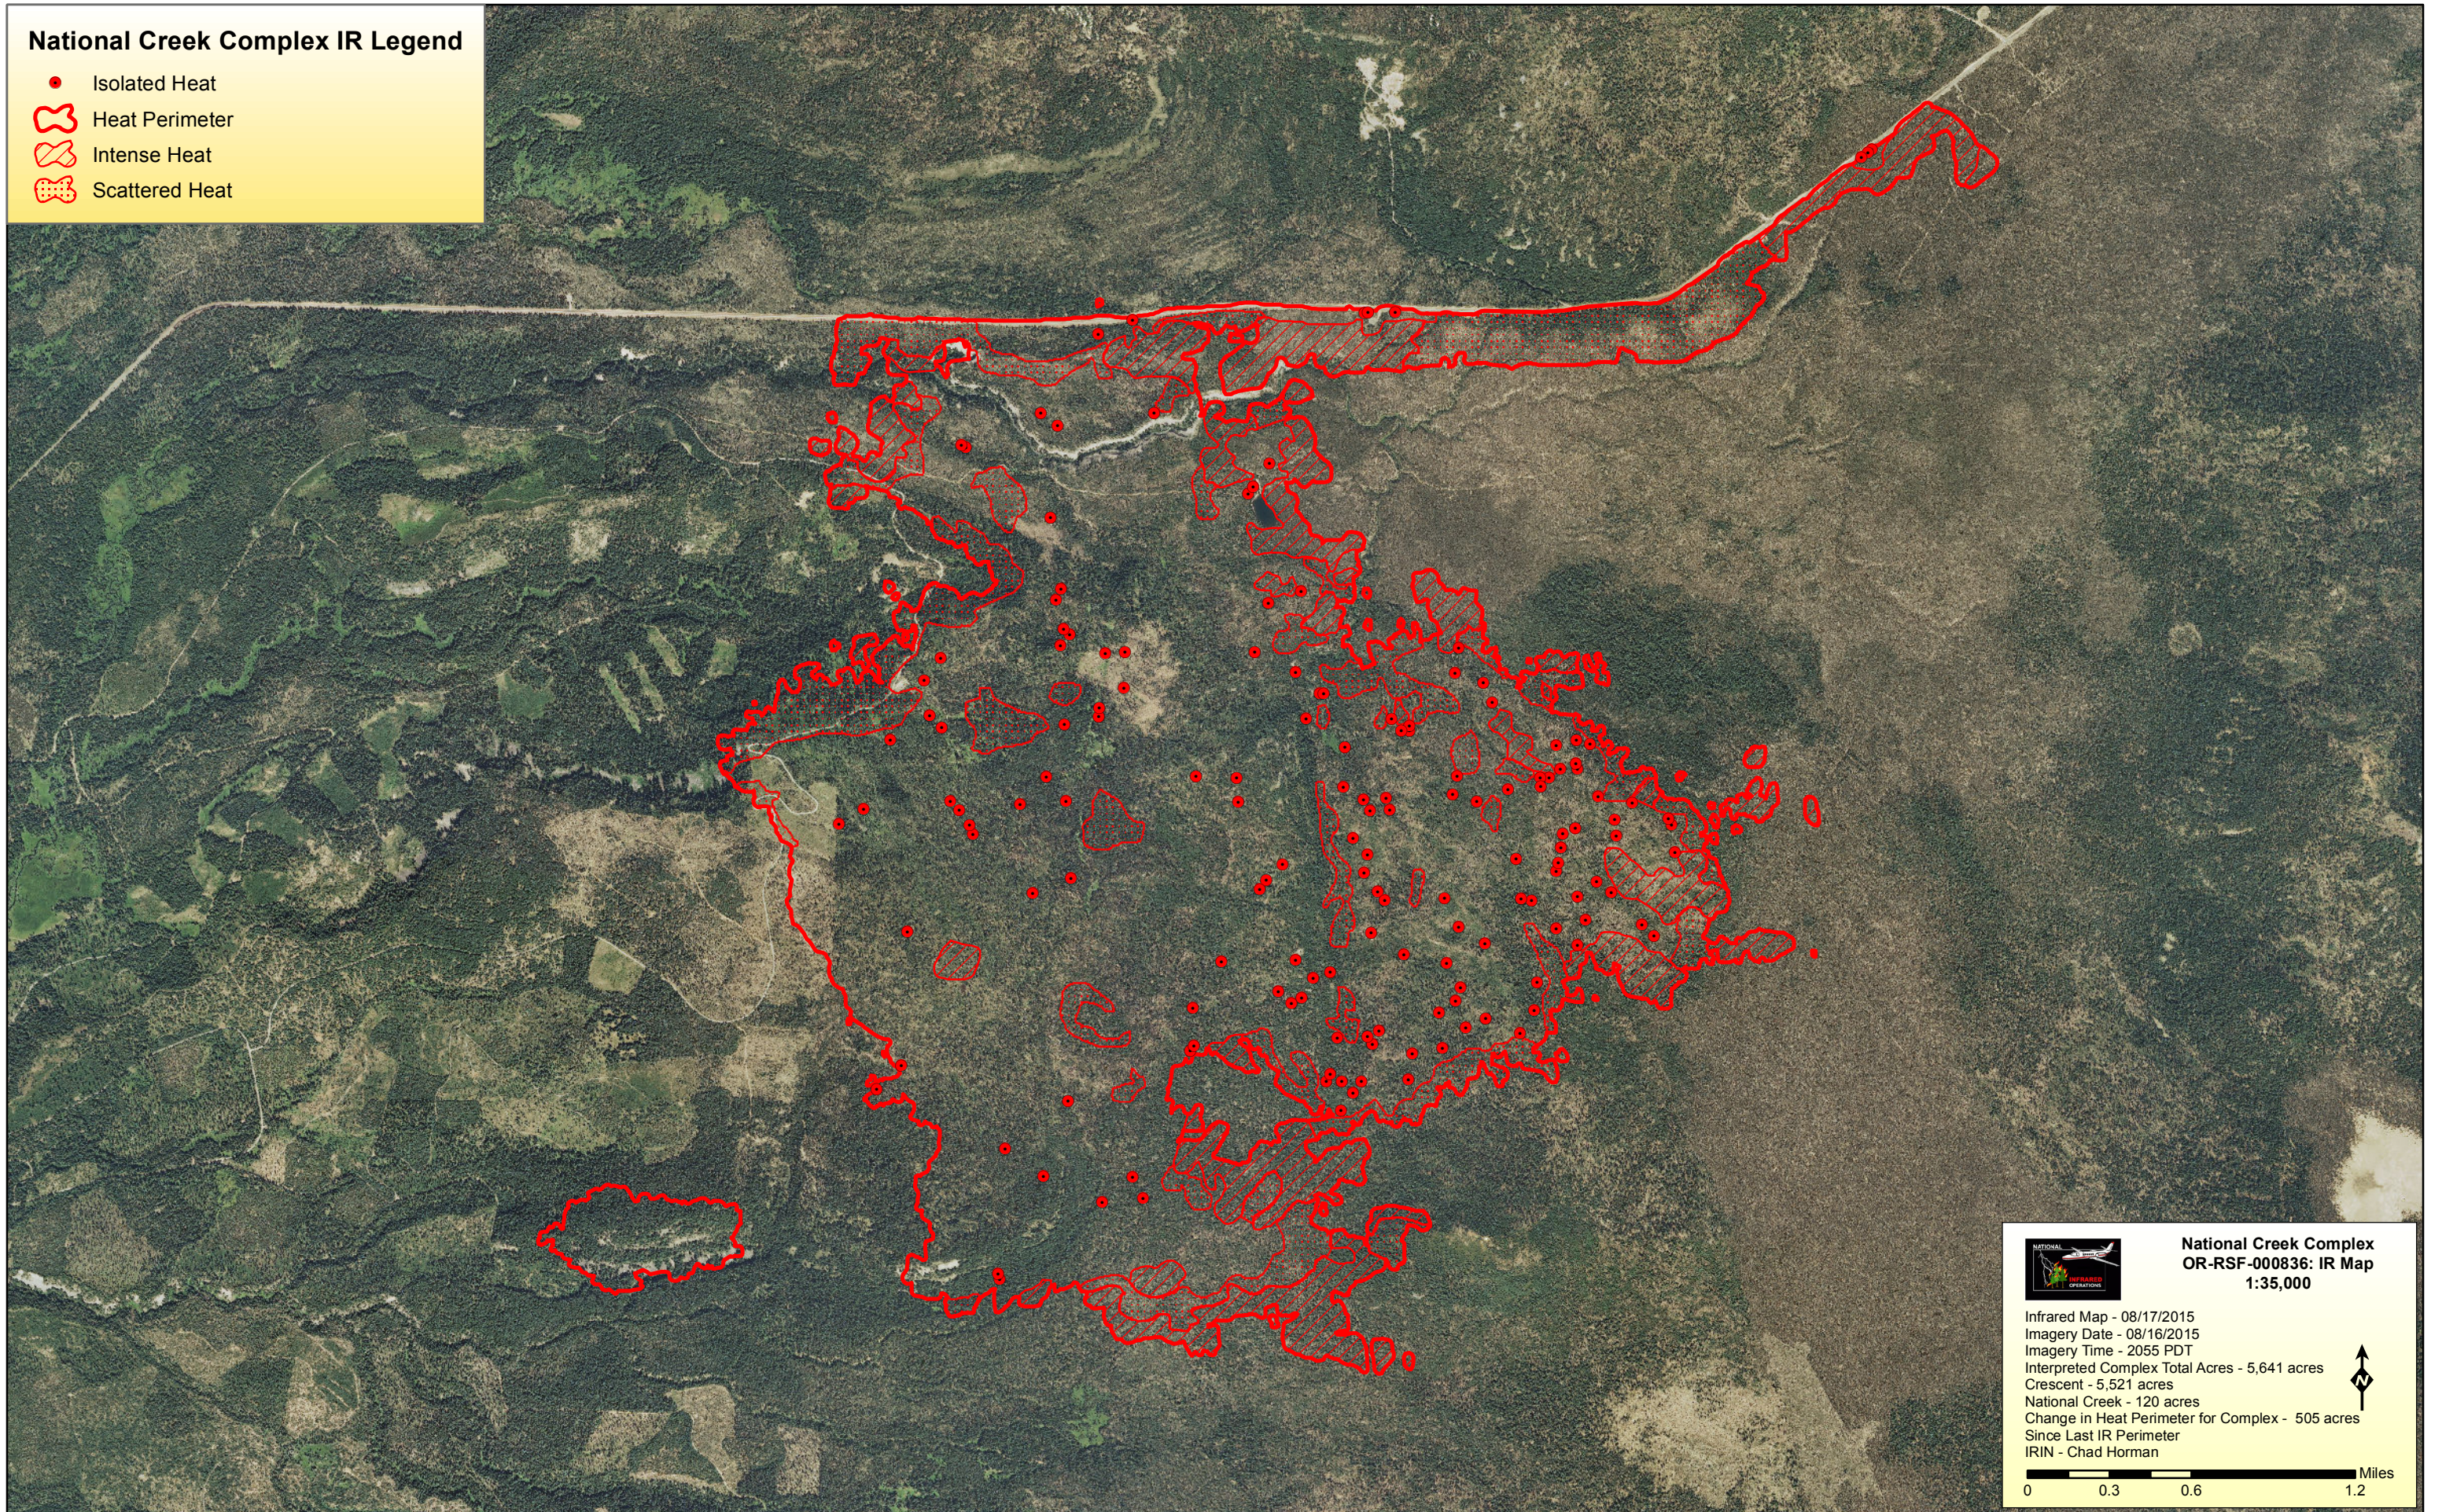

National Creek Complex IR Legend

- Isolated Heat
- Heat Perimeter
- ▨ Intense Heat
- ▩ Scattered Heat

National Creek Complex OR-RSF-000836: IR Map 1:35,000

Infrared Map - 08/17/2015
Imagery Date - 08/16/2015
Imagery Time - 2055 PDT
Interpreted Complex Total Acres - 5,641 acres
Crescent - 5,521 acres
National Creek - 120 acres
Change in Heat Perimeter for Complex - 505 acres
Since Last IR Perimeter
IRIN - Chad Horman