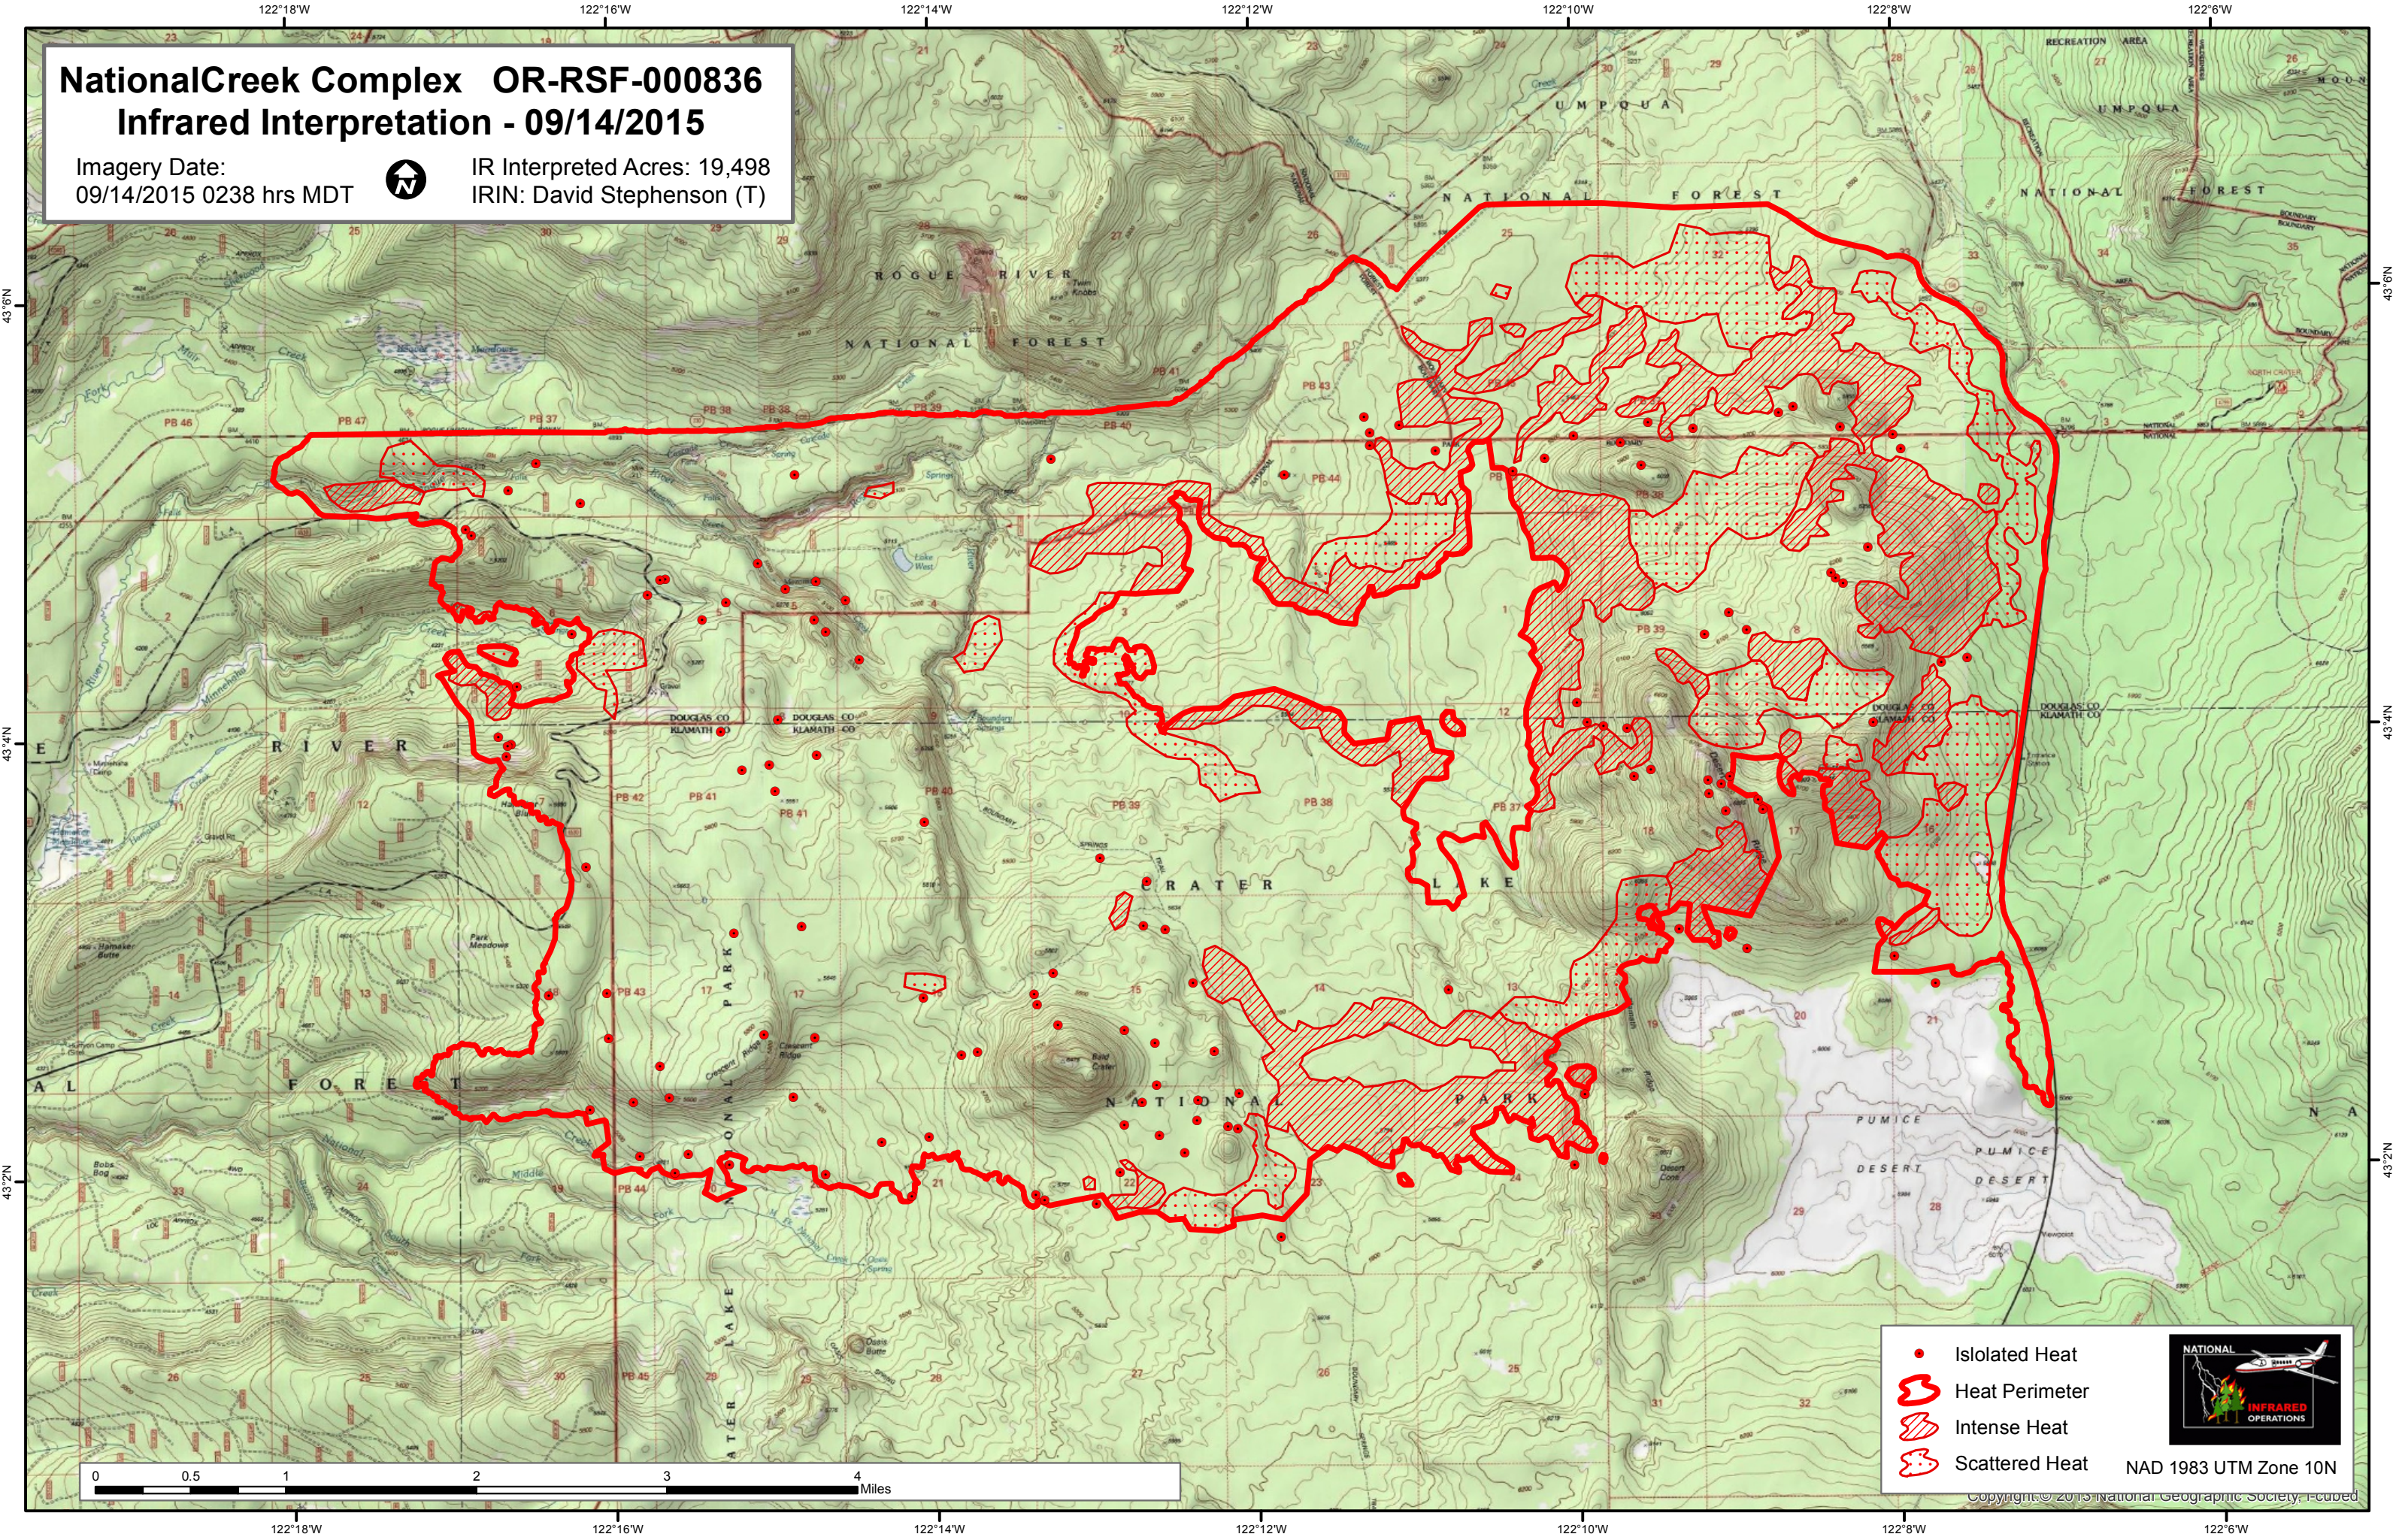

NationalCreek Complex OR-RSF-000836

Infrared Interpretation - 09/14/2015

Imagery Date:
09/14/2015 0238 hrs MDT

IR Interpreted Acres: 19,498
IRIN: David Stephenson (T)

- Isolated Heat
- 🔴 Heat Perimeter
- 🔴 Intense Heat
- 🔴 Scattered Heat

NAD 1983 UTM Zone 10N