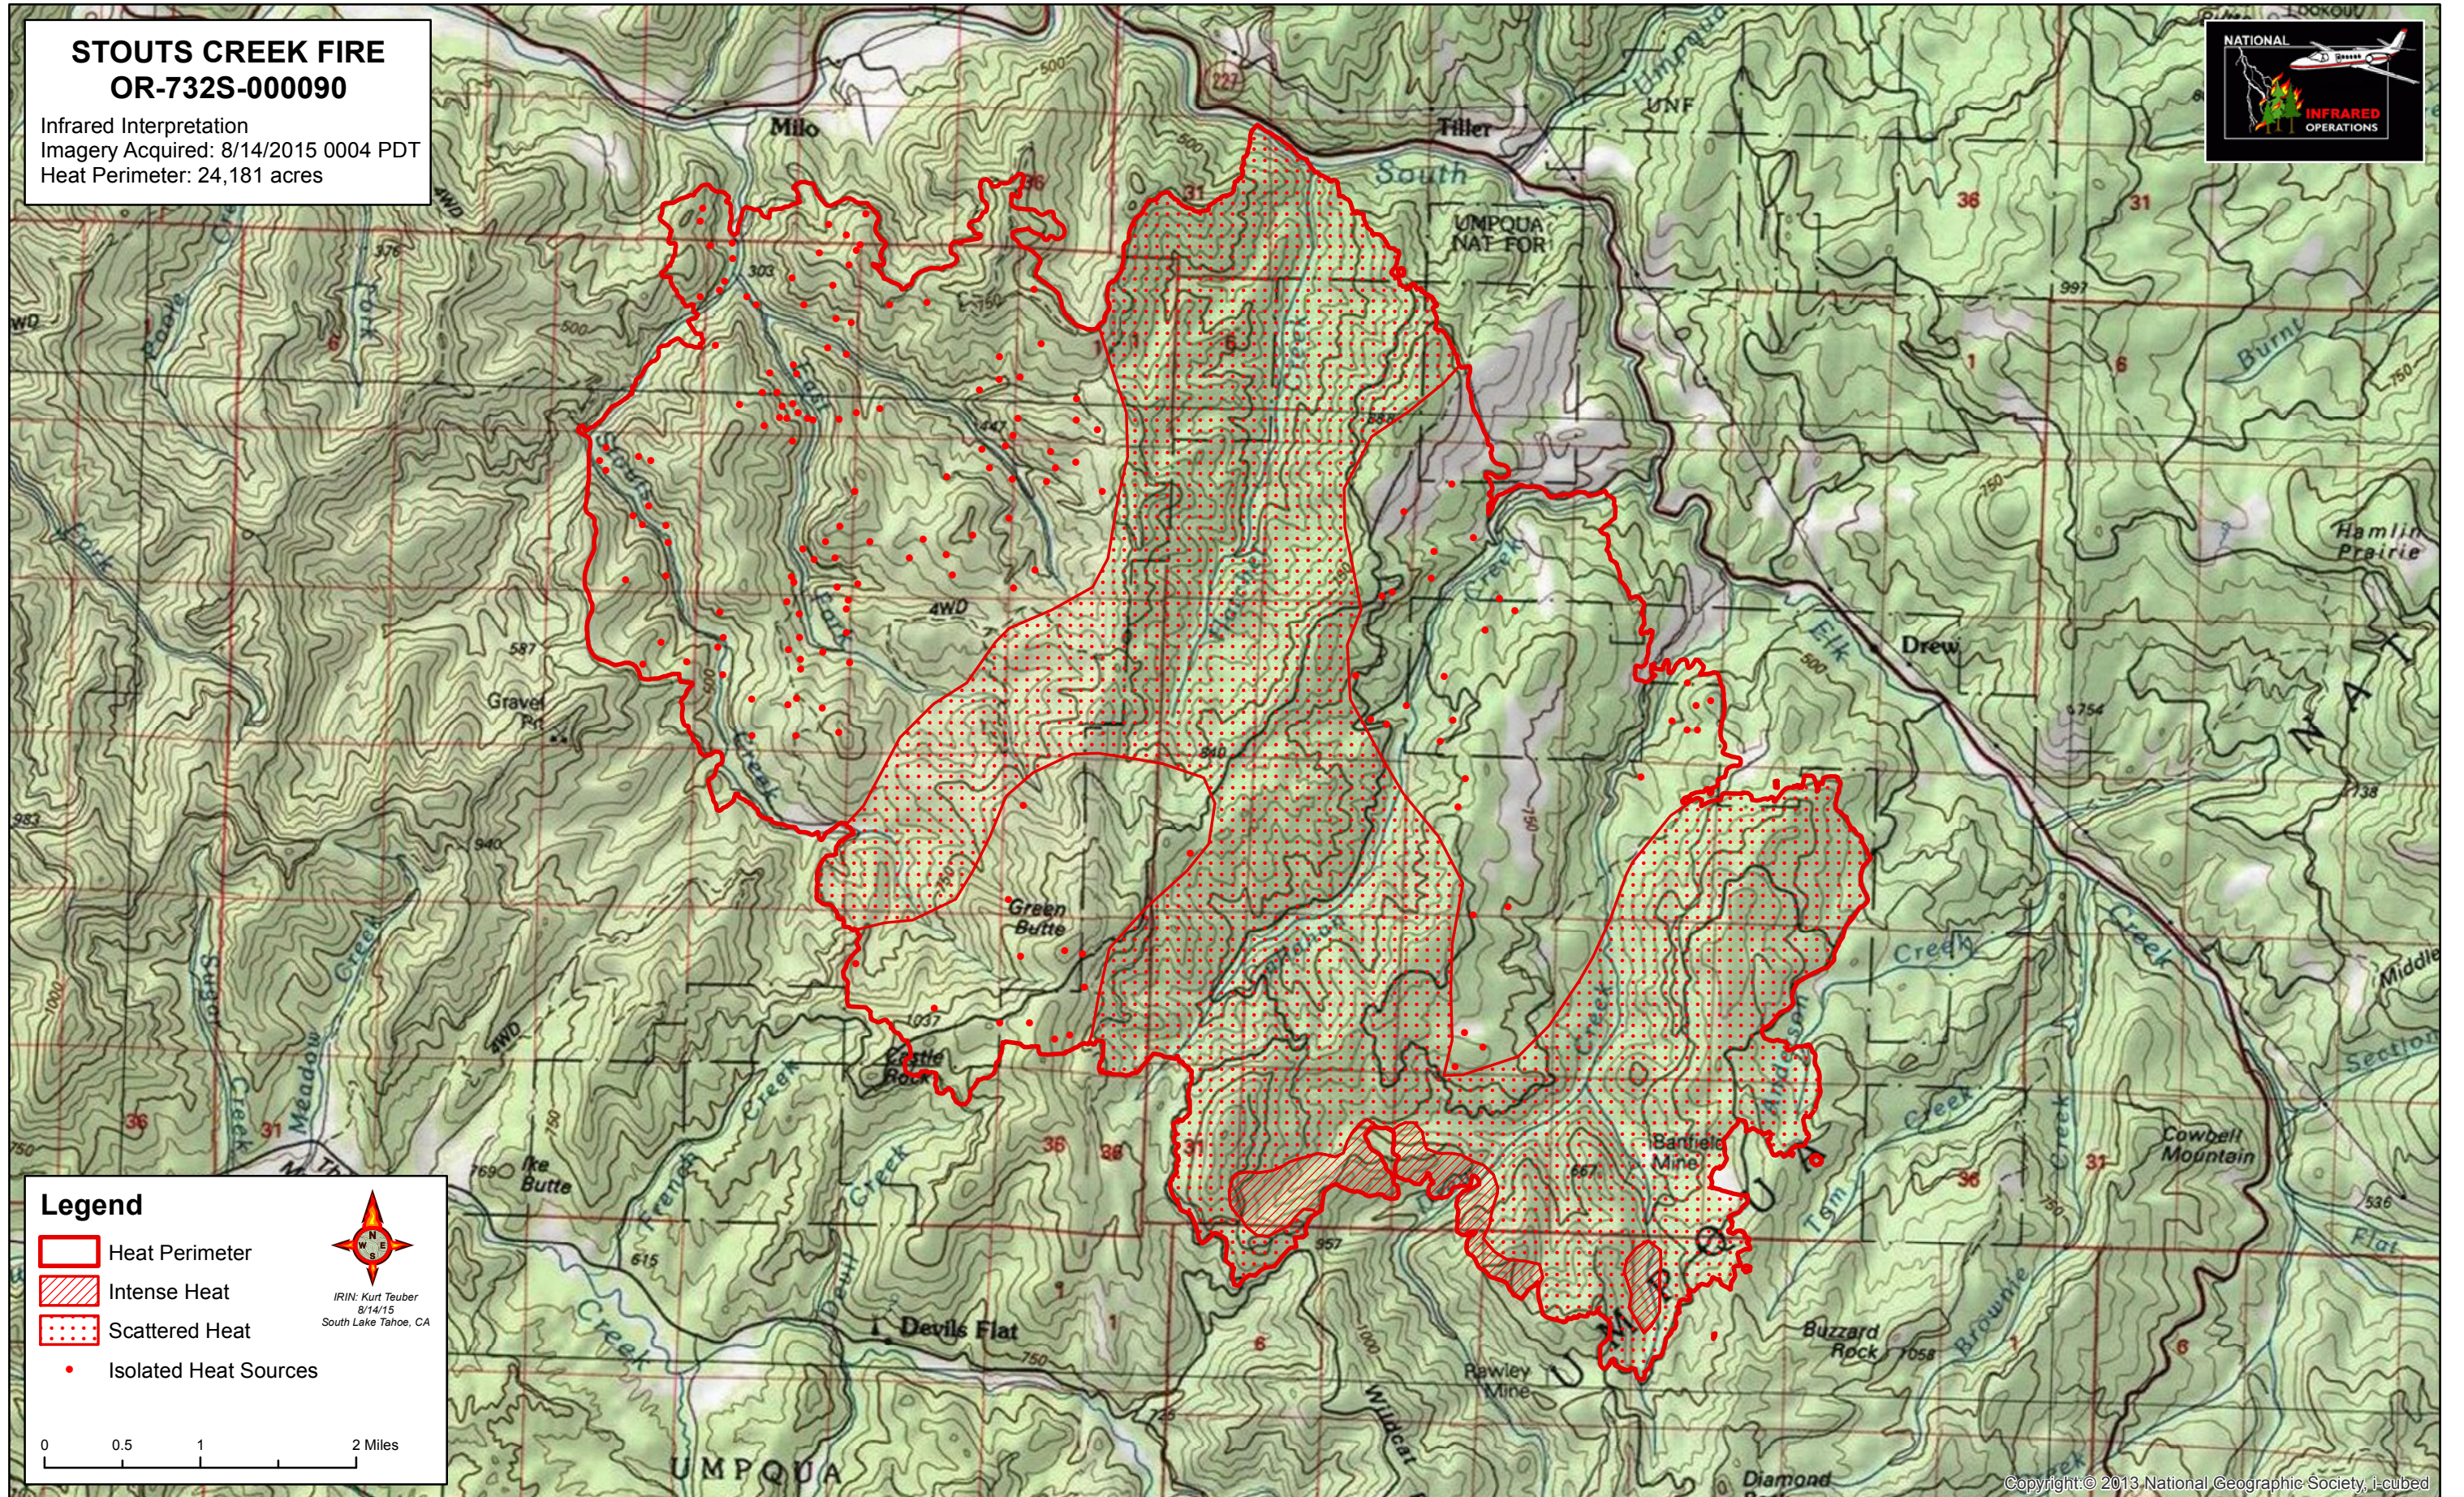

# STOUTS CREEK FIRE OR-732S-000090

Infrared Interpretation  
Imagery Acquired: 8/14/2015 0004 PDT  
Heat Perimeter: 24,181 acres

- Legend**
- Heat Perimeter
  - Intense Heat
  - Scattered Heat
  - Isolated Heat Sources

0 0.5 1 2 Miles