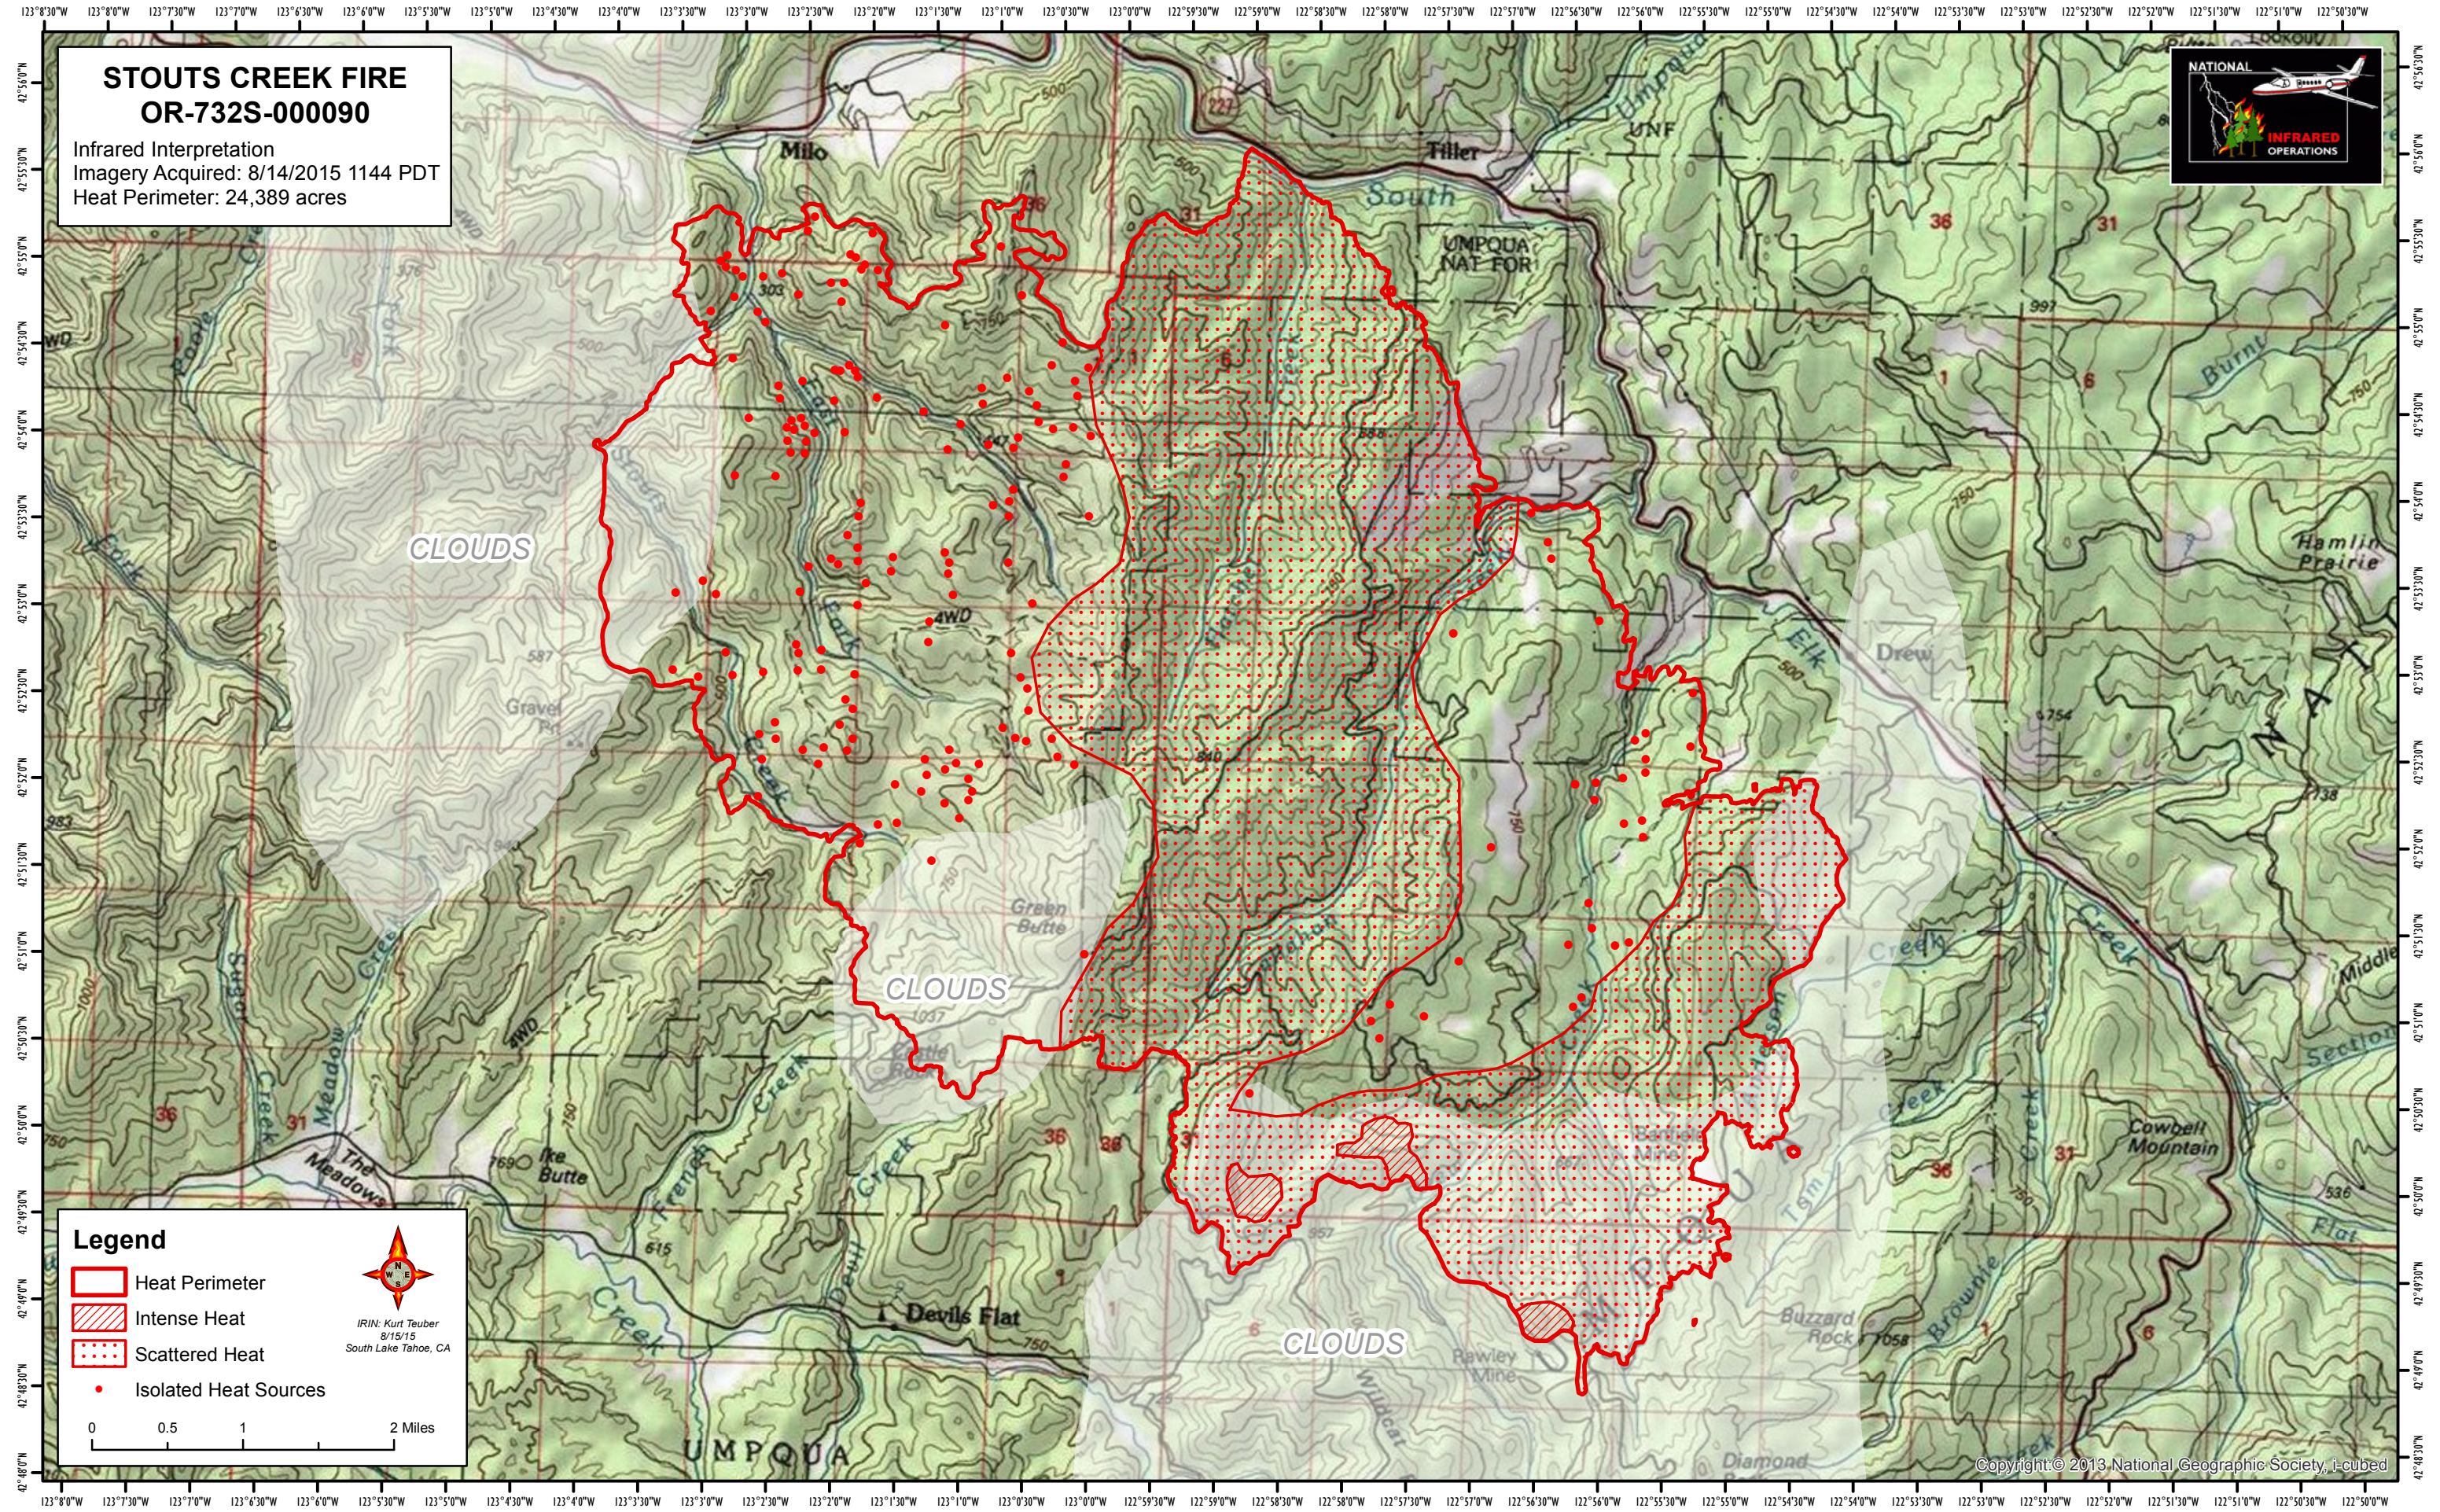

STOUTS CREEK FIRE OR-732S-000090

Infrared Interpretation
Imagery Acquired: 8/14/2015 1144 PDT
Heat Perimeter: 24,389 acres

Legend

- Heat Perimeter
- Intense Heat
- Scattered Heat
- Isolated Heat Sources

0 0.5 1 2 Miles

IRIN: Kurt Teuber
8/15/15
South Lake Tahoe, CA