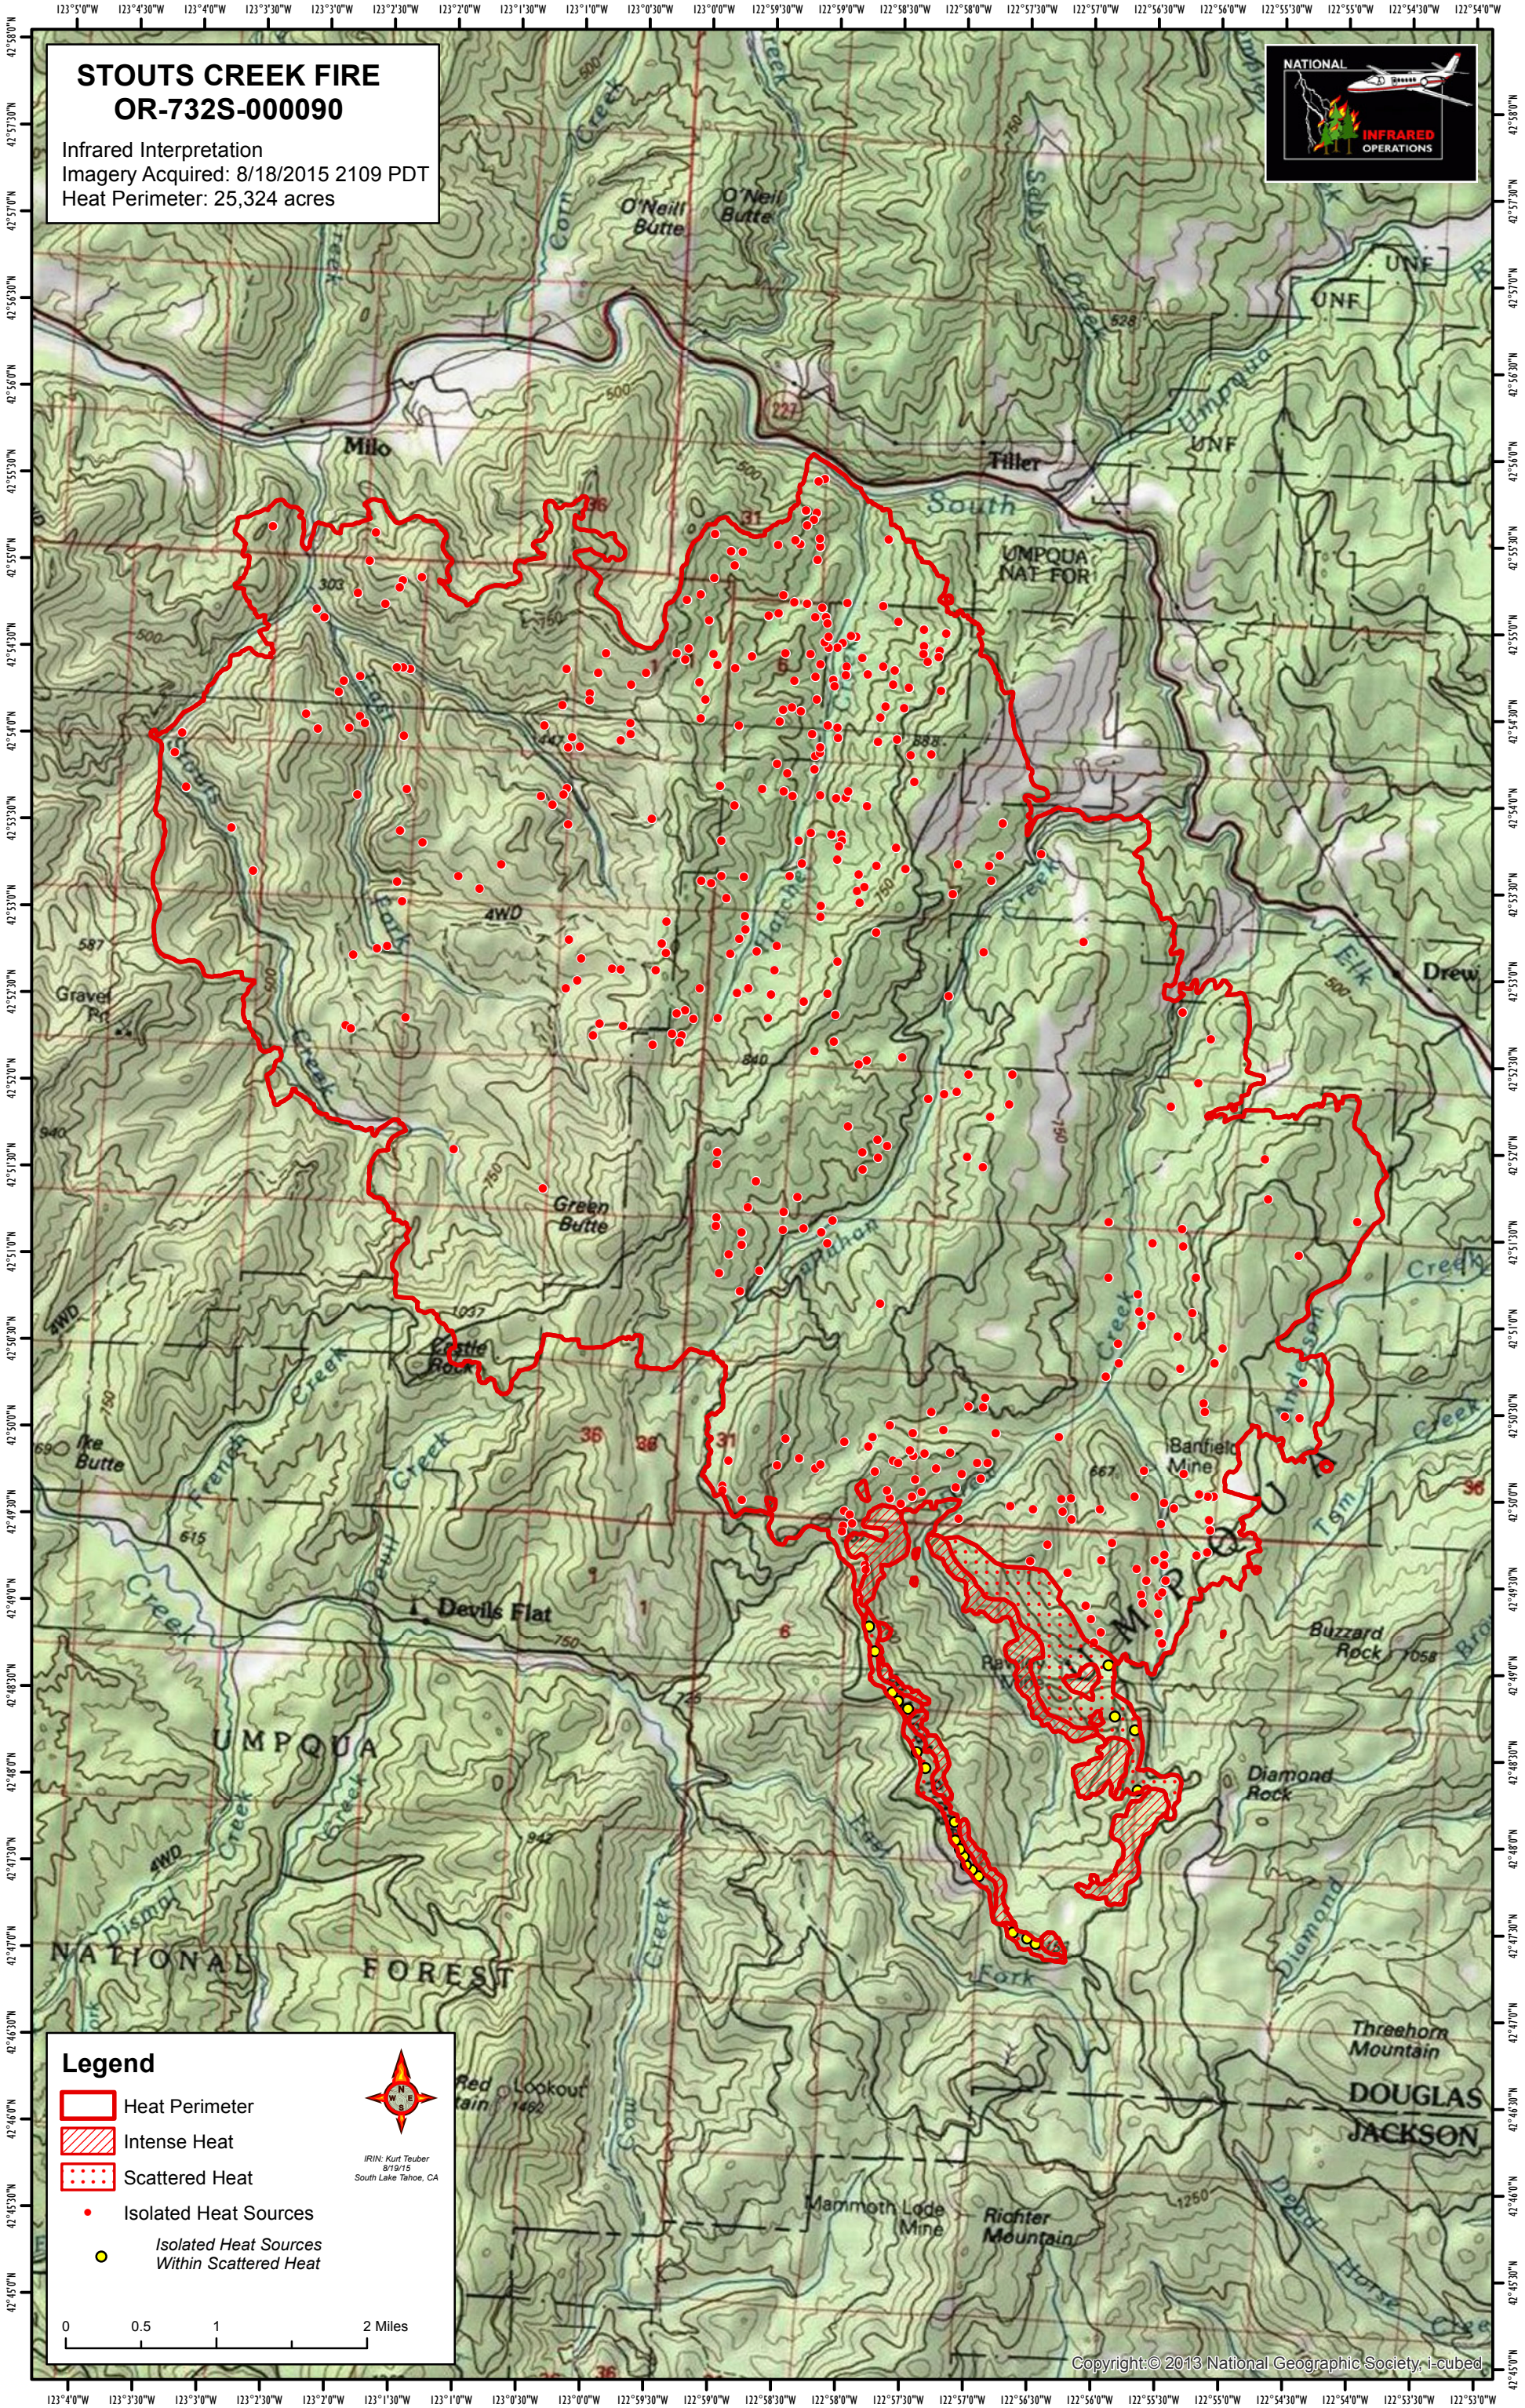

STOUTS CREEK FIRE OR-732S-000090

Infrared Interpretation
Imagery Acquired: 8/18/2015 2109 PDT
Heat Perimeter: 25,324 acres

Legend

- Heat Perimeter
- Intense Heat
- Scattered Heat
- Isolated Heat Sources
- Isolated Heat Sources Within Scattered Heat

IRIN: Kurt Teuber
8/18/15
South Lake Tahoe, CA

0 0.5 1 2 Miles