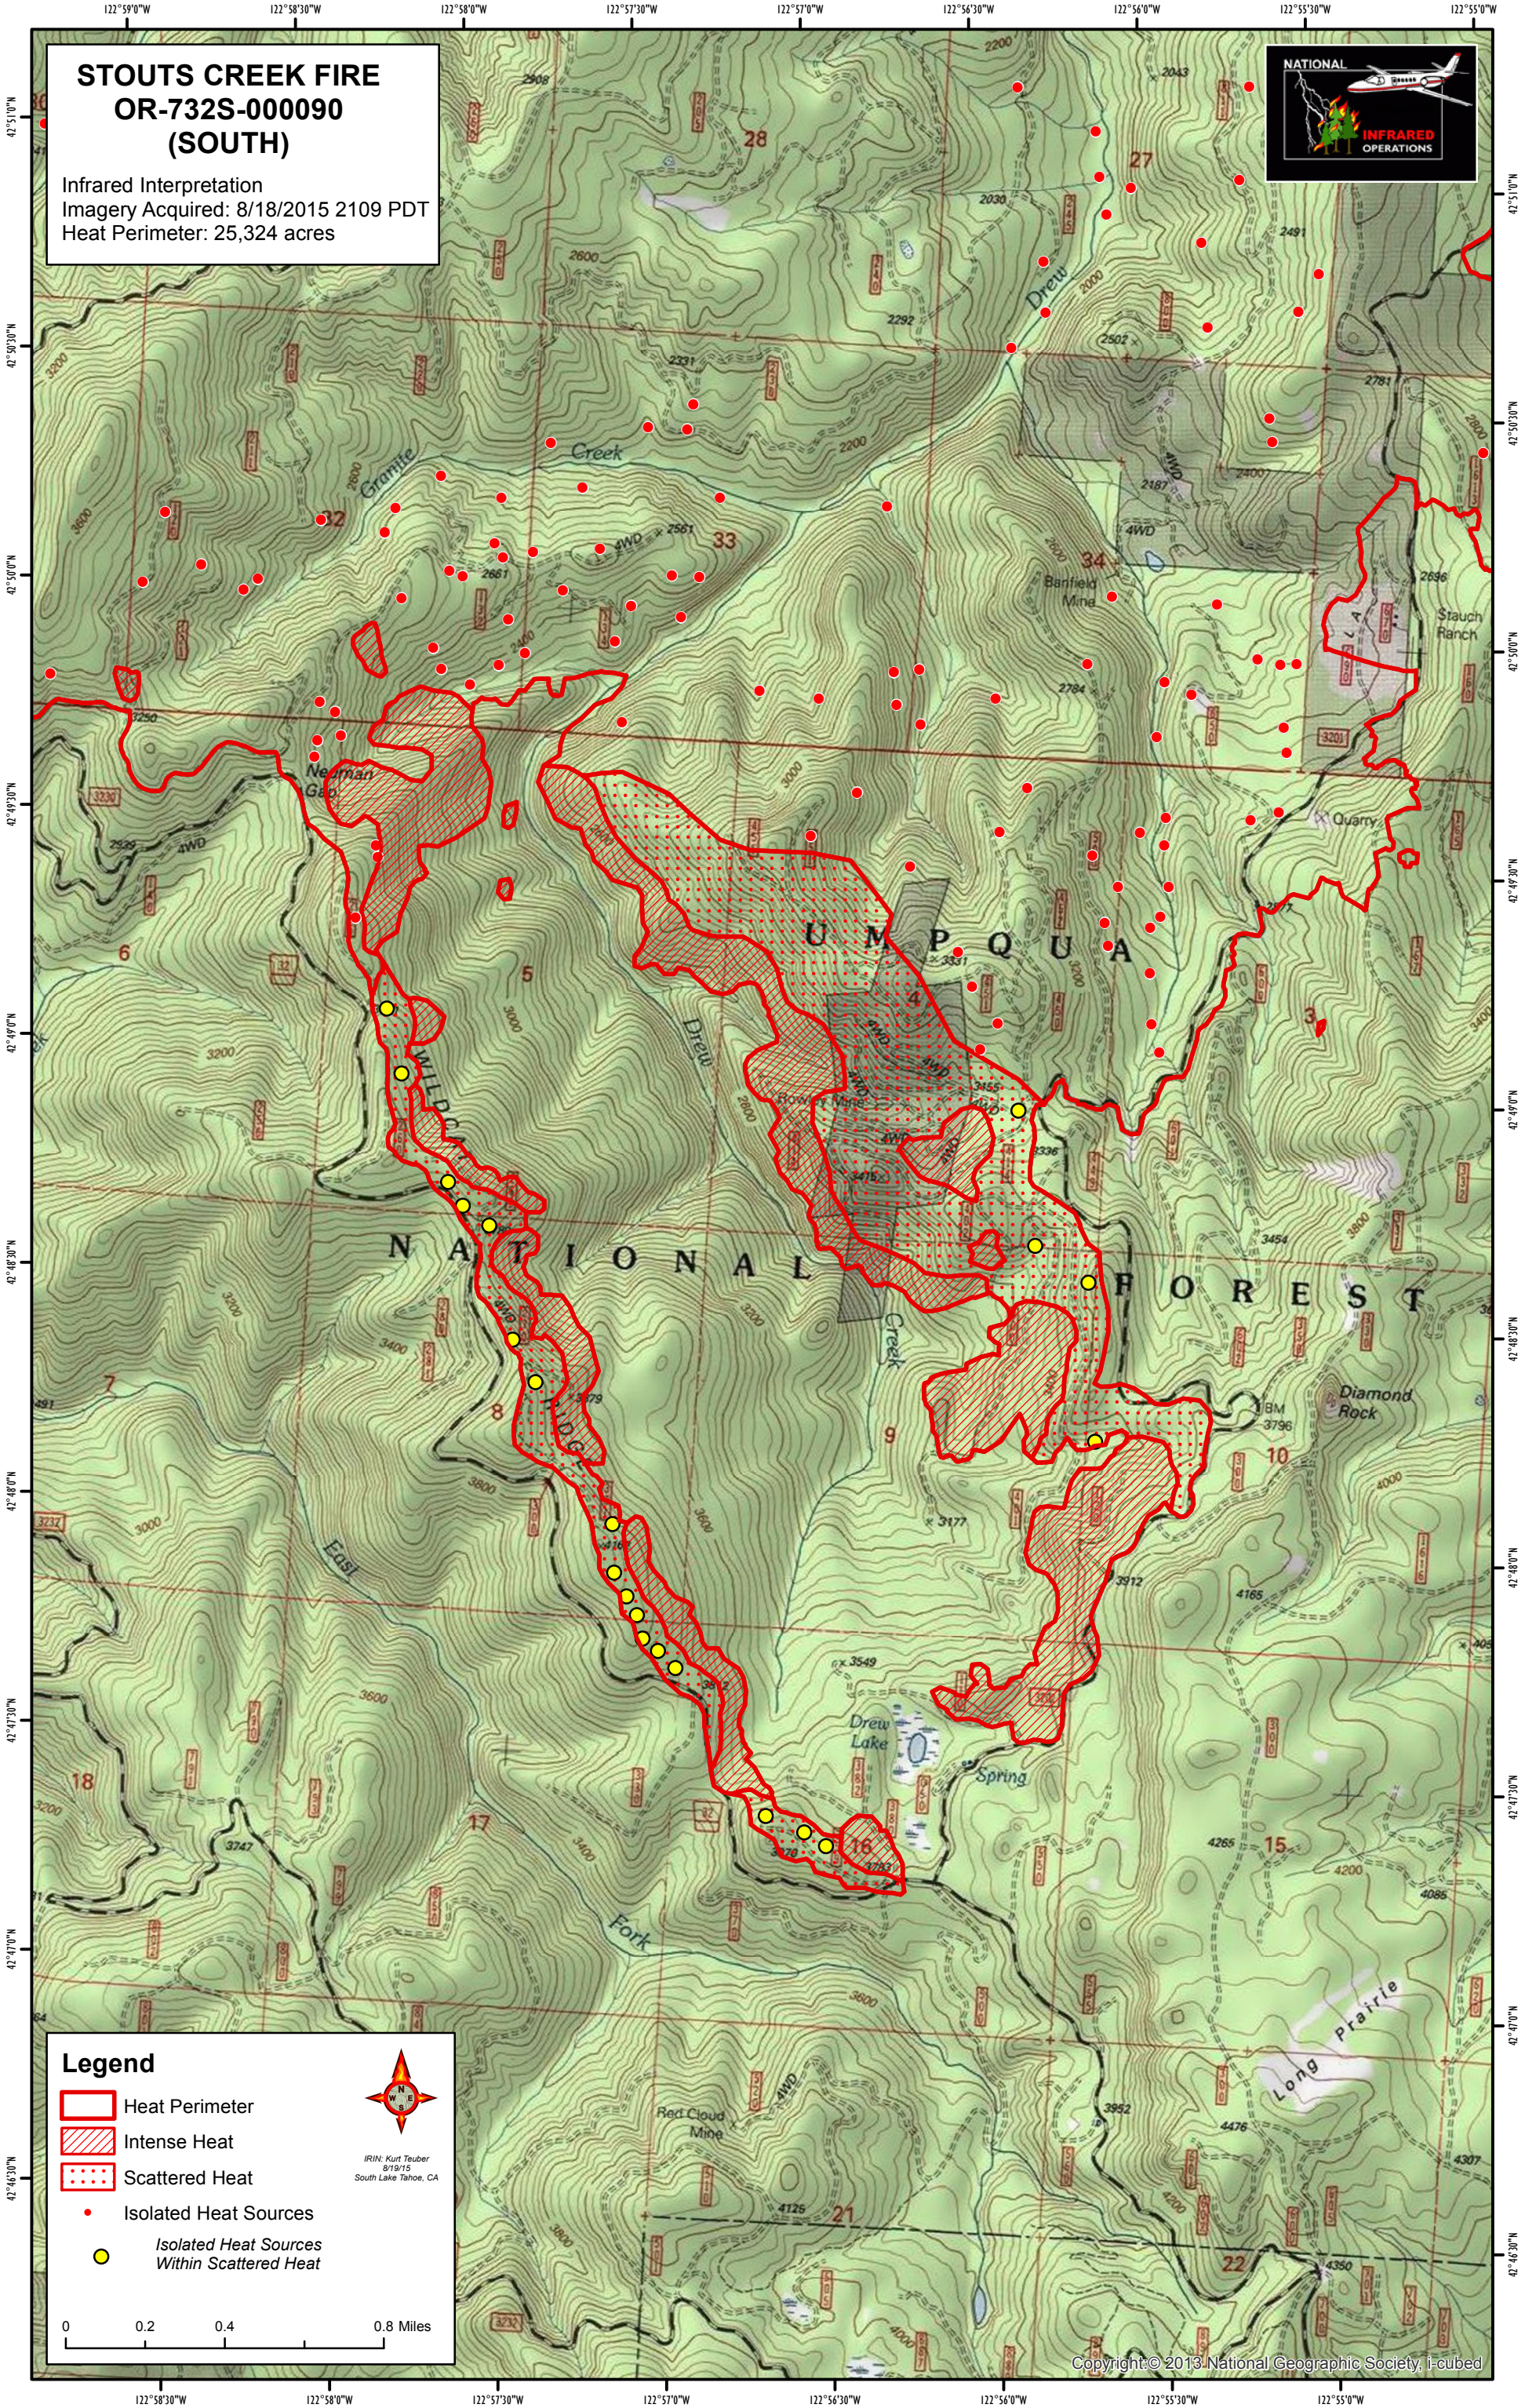

STOUTS CREEK FIRE OR-732S-000090 (SOUTH)

Infrared Interpretation
Imagery Acquired: 8/18/2015 2109 PDT
Heat Perimeter: 25,324 acres

Legend

- Heat Perimeter
- Intense Heat
- Scattered Heat
- Isolated Heat Sources
- Isolated Heat Sources Within Scattered Heat

IRIN: Kurt Teuber
8/19/15
South Lake Tahoe, CA

0 0.2 0.4 0.8 Miles