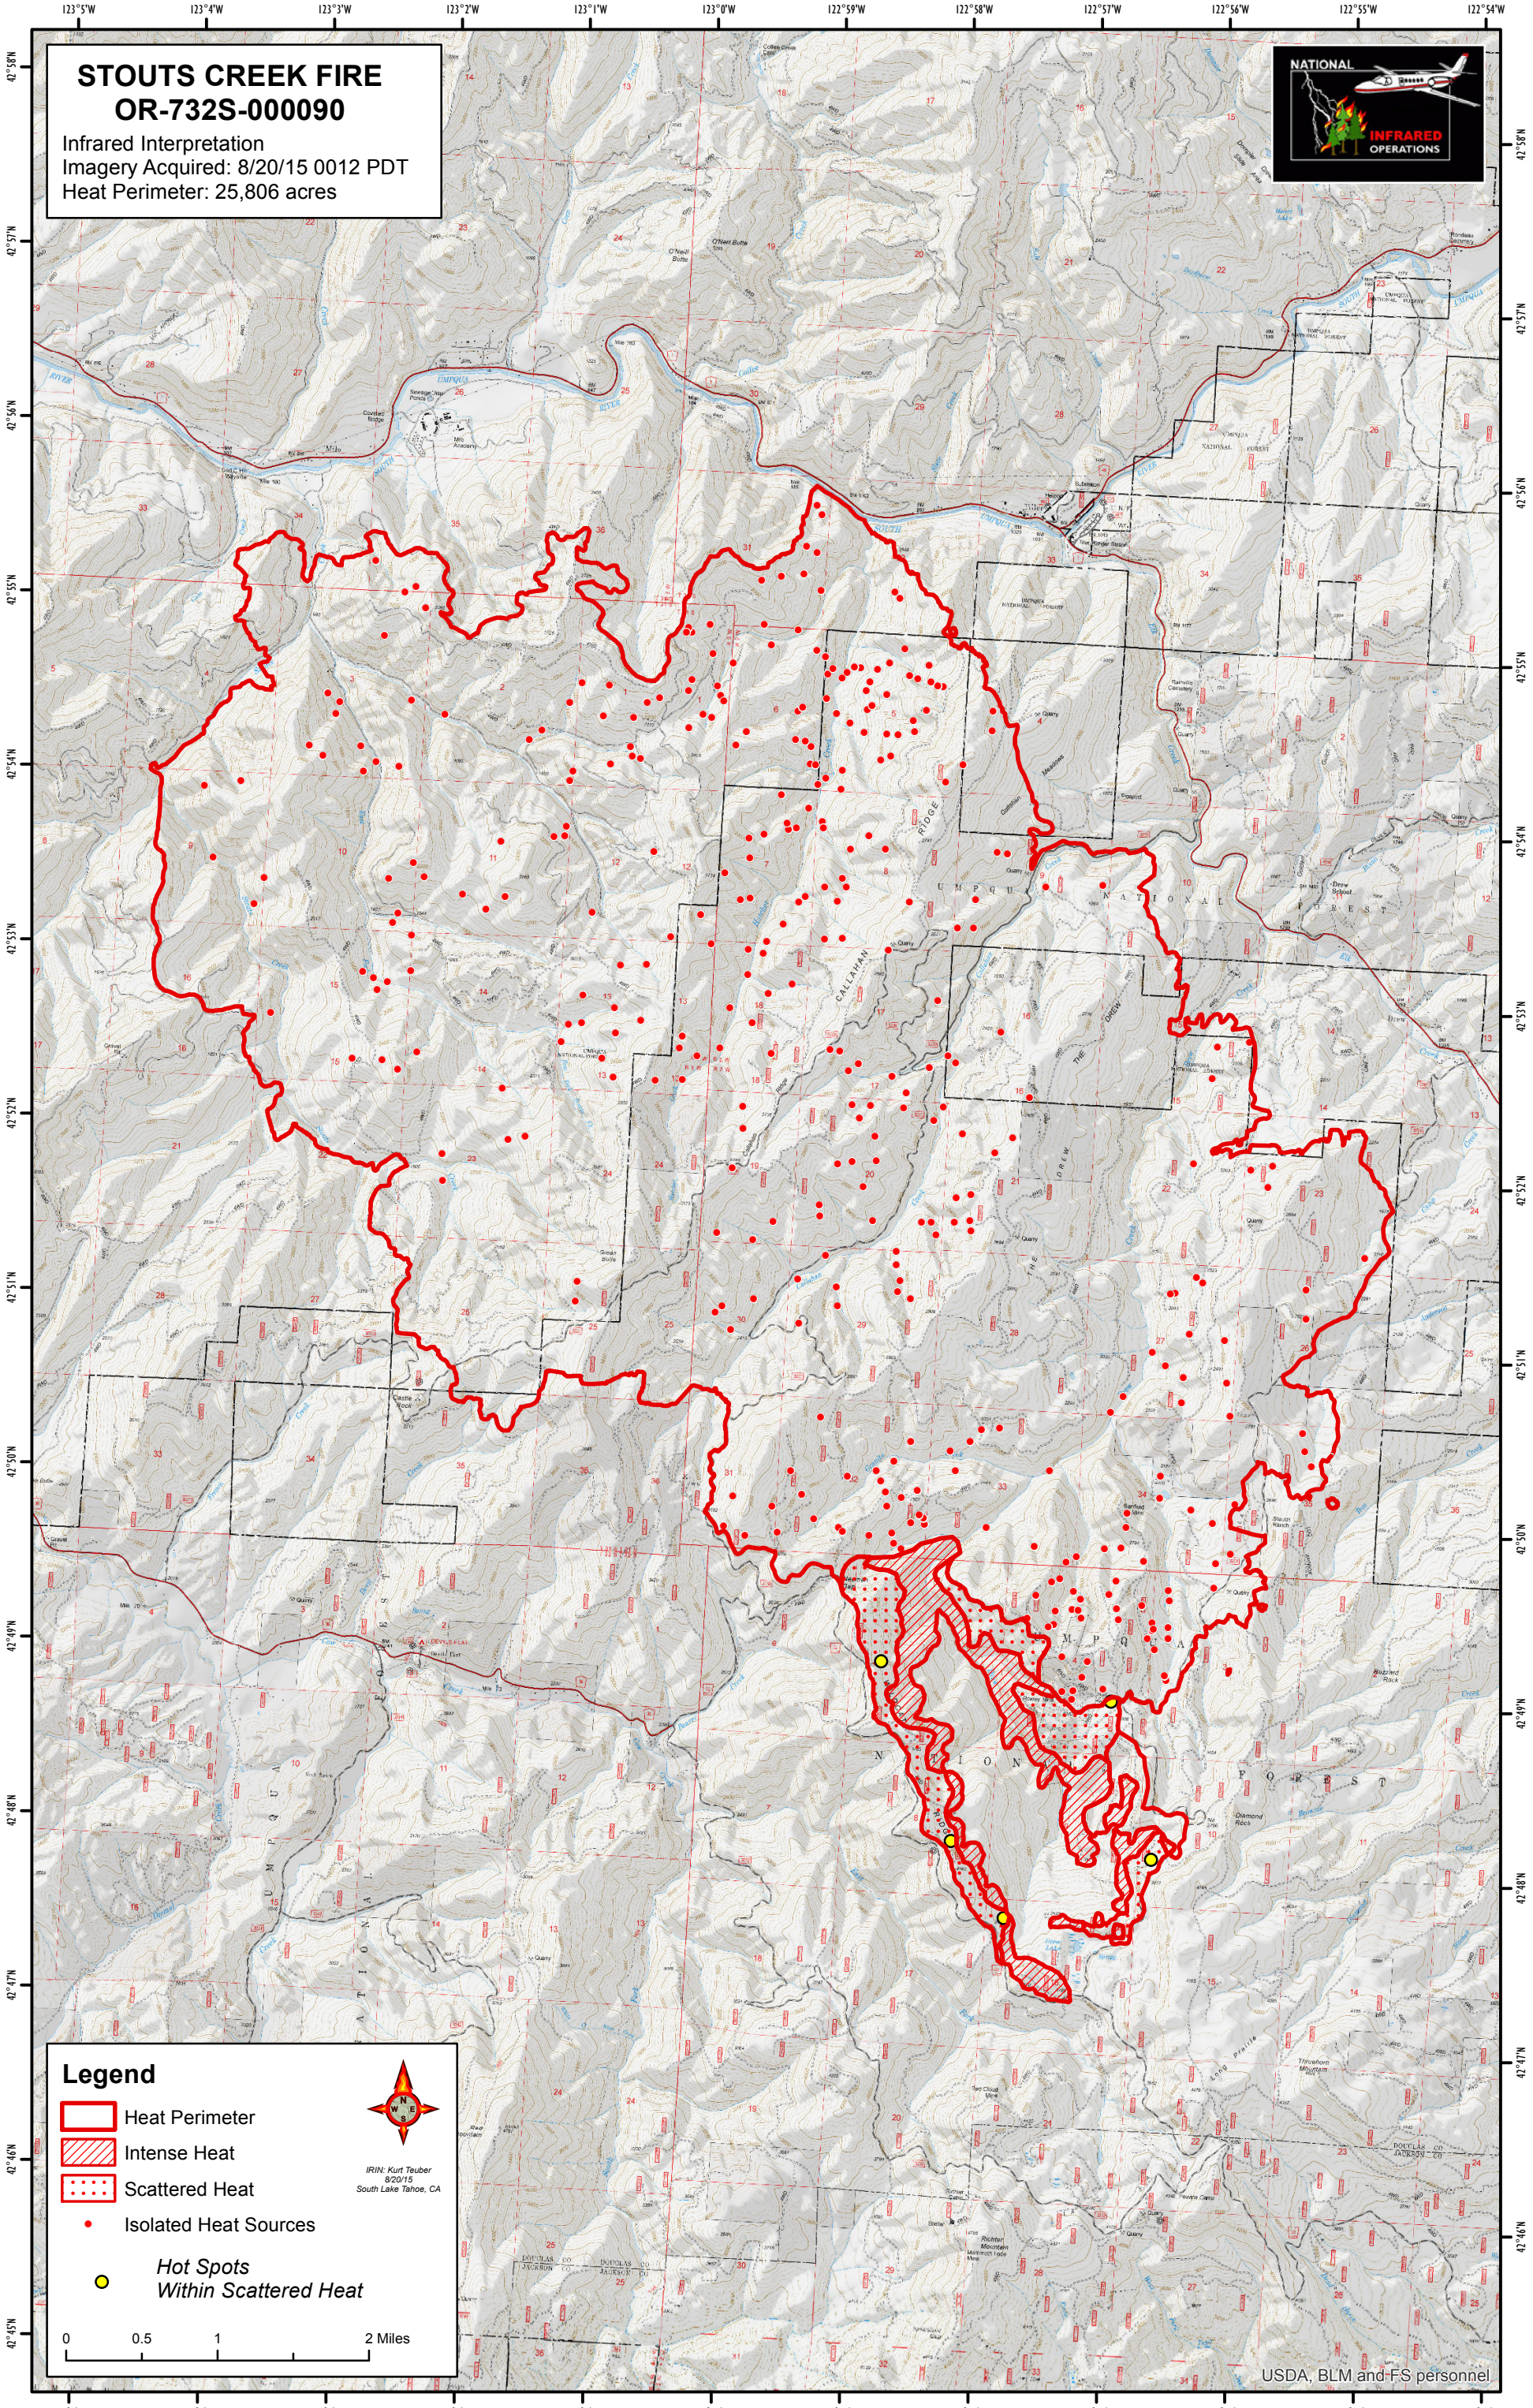

STOUTS CREEK FIRE OR-732S-000090

Infrared Interpretation
Imagery Acquired: 8/20/15 0012 PDT
Heat Perimeter: 25,806 acres

Legend

- Heat Perimeter
- Intense Heat
- Scattered Heat
- Isolated Heat Sources
- Hot Spots Within Scattered Heat

IRIN: Kurt Teuber
8/20/15
South Lake Tahoe, CA

0 0.5 1 2 Miles