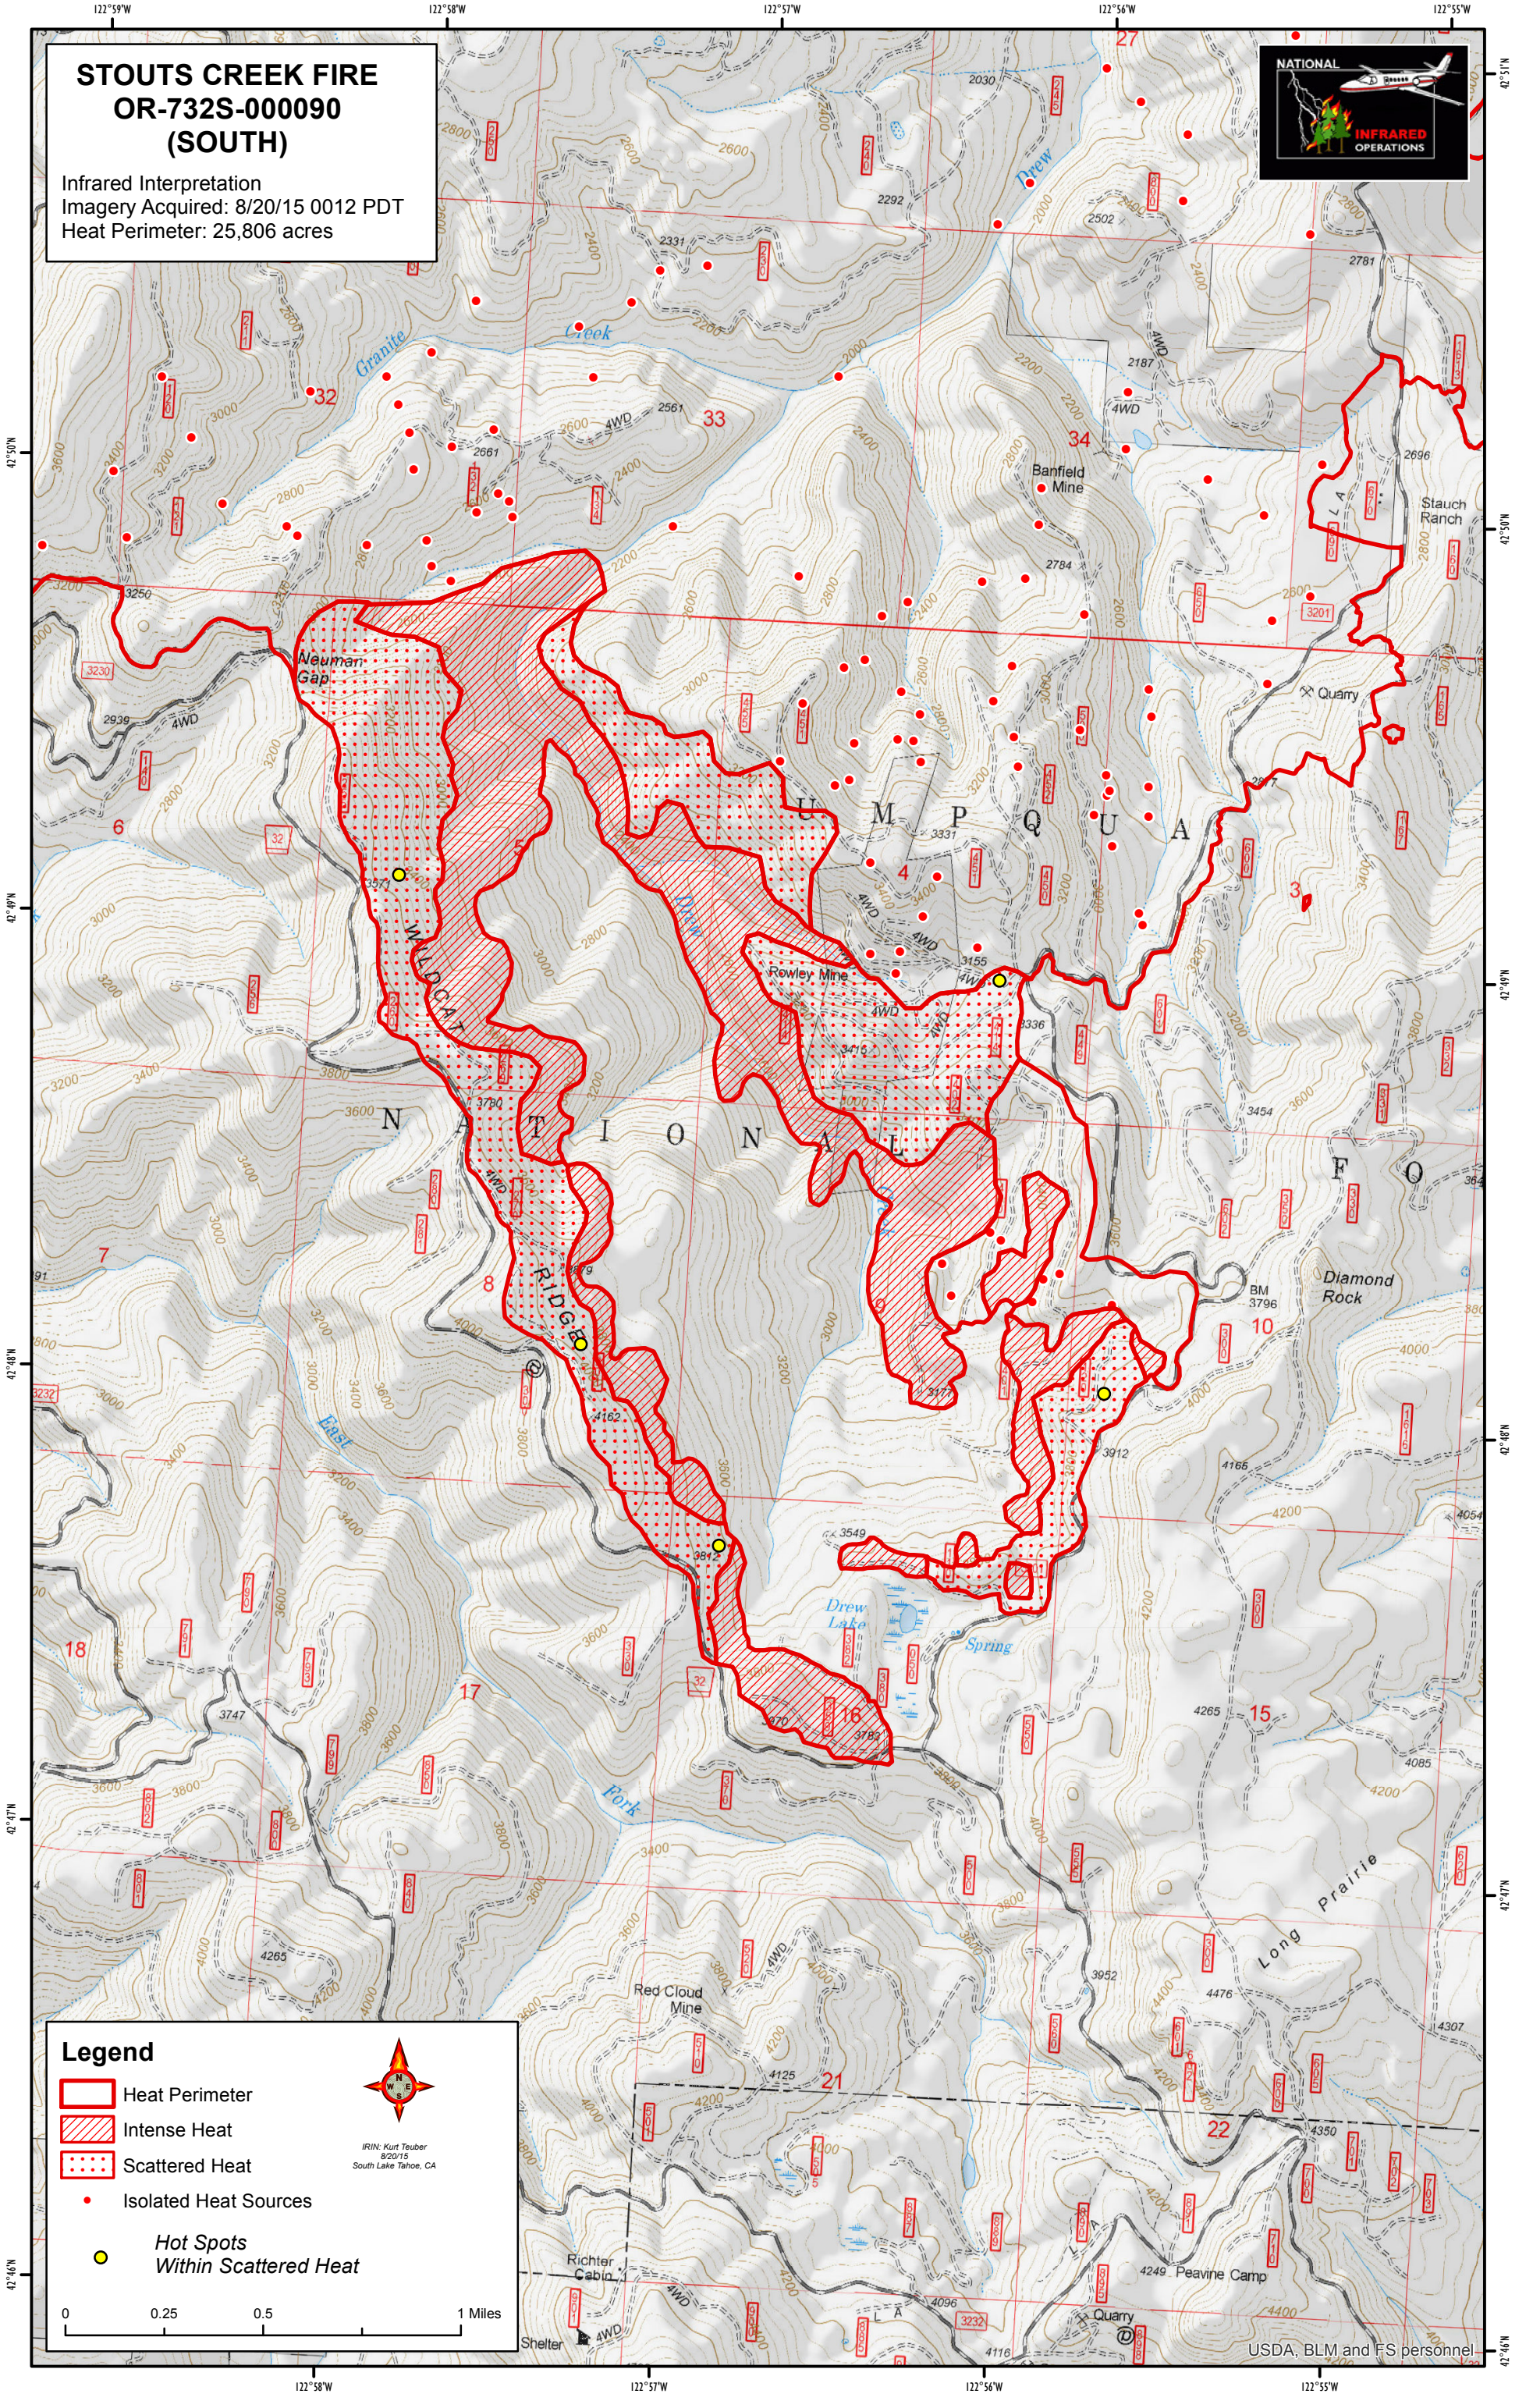

STOUTS CREEK FIRE OR-732S-000090 (SOUTH)

Infrared Interpretation
Imagery Acquired: 8/20/15 0012 PDT
Heat Perimeter: 25,806 acres

Legend

- Heat Perimeter
- Intense Heat
- Scattered Heat
- Isolated Heat Sources
- Hot Spots Within Scattered Heat

IRIN: Kurt Teuber
82015
South Lake Tahoe, CA