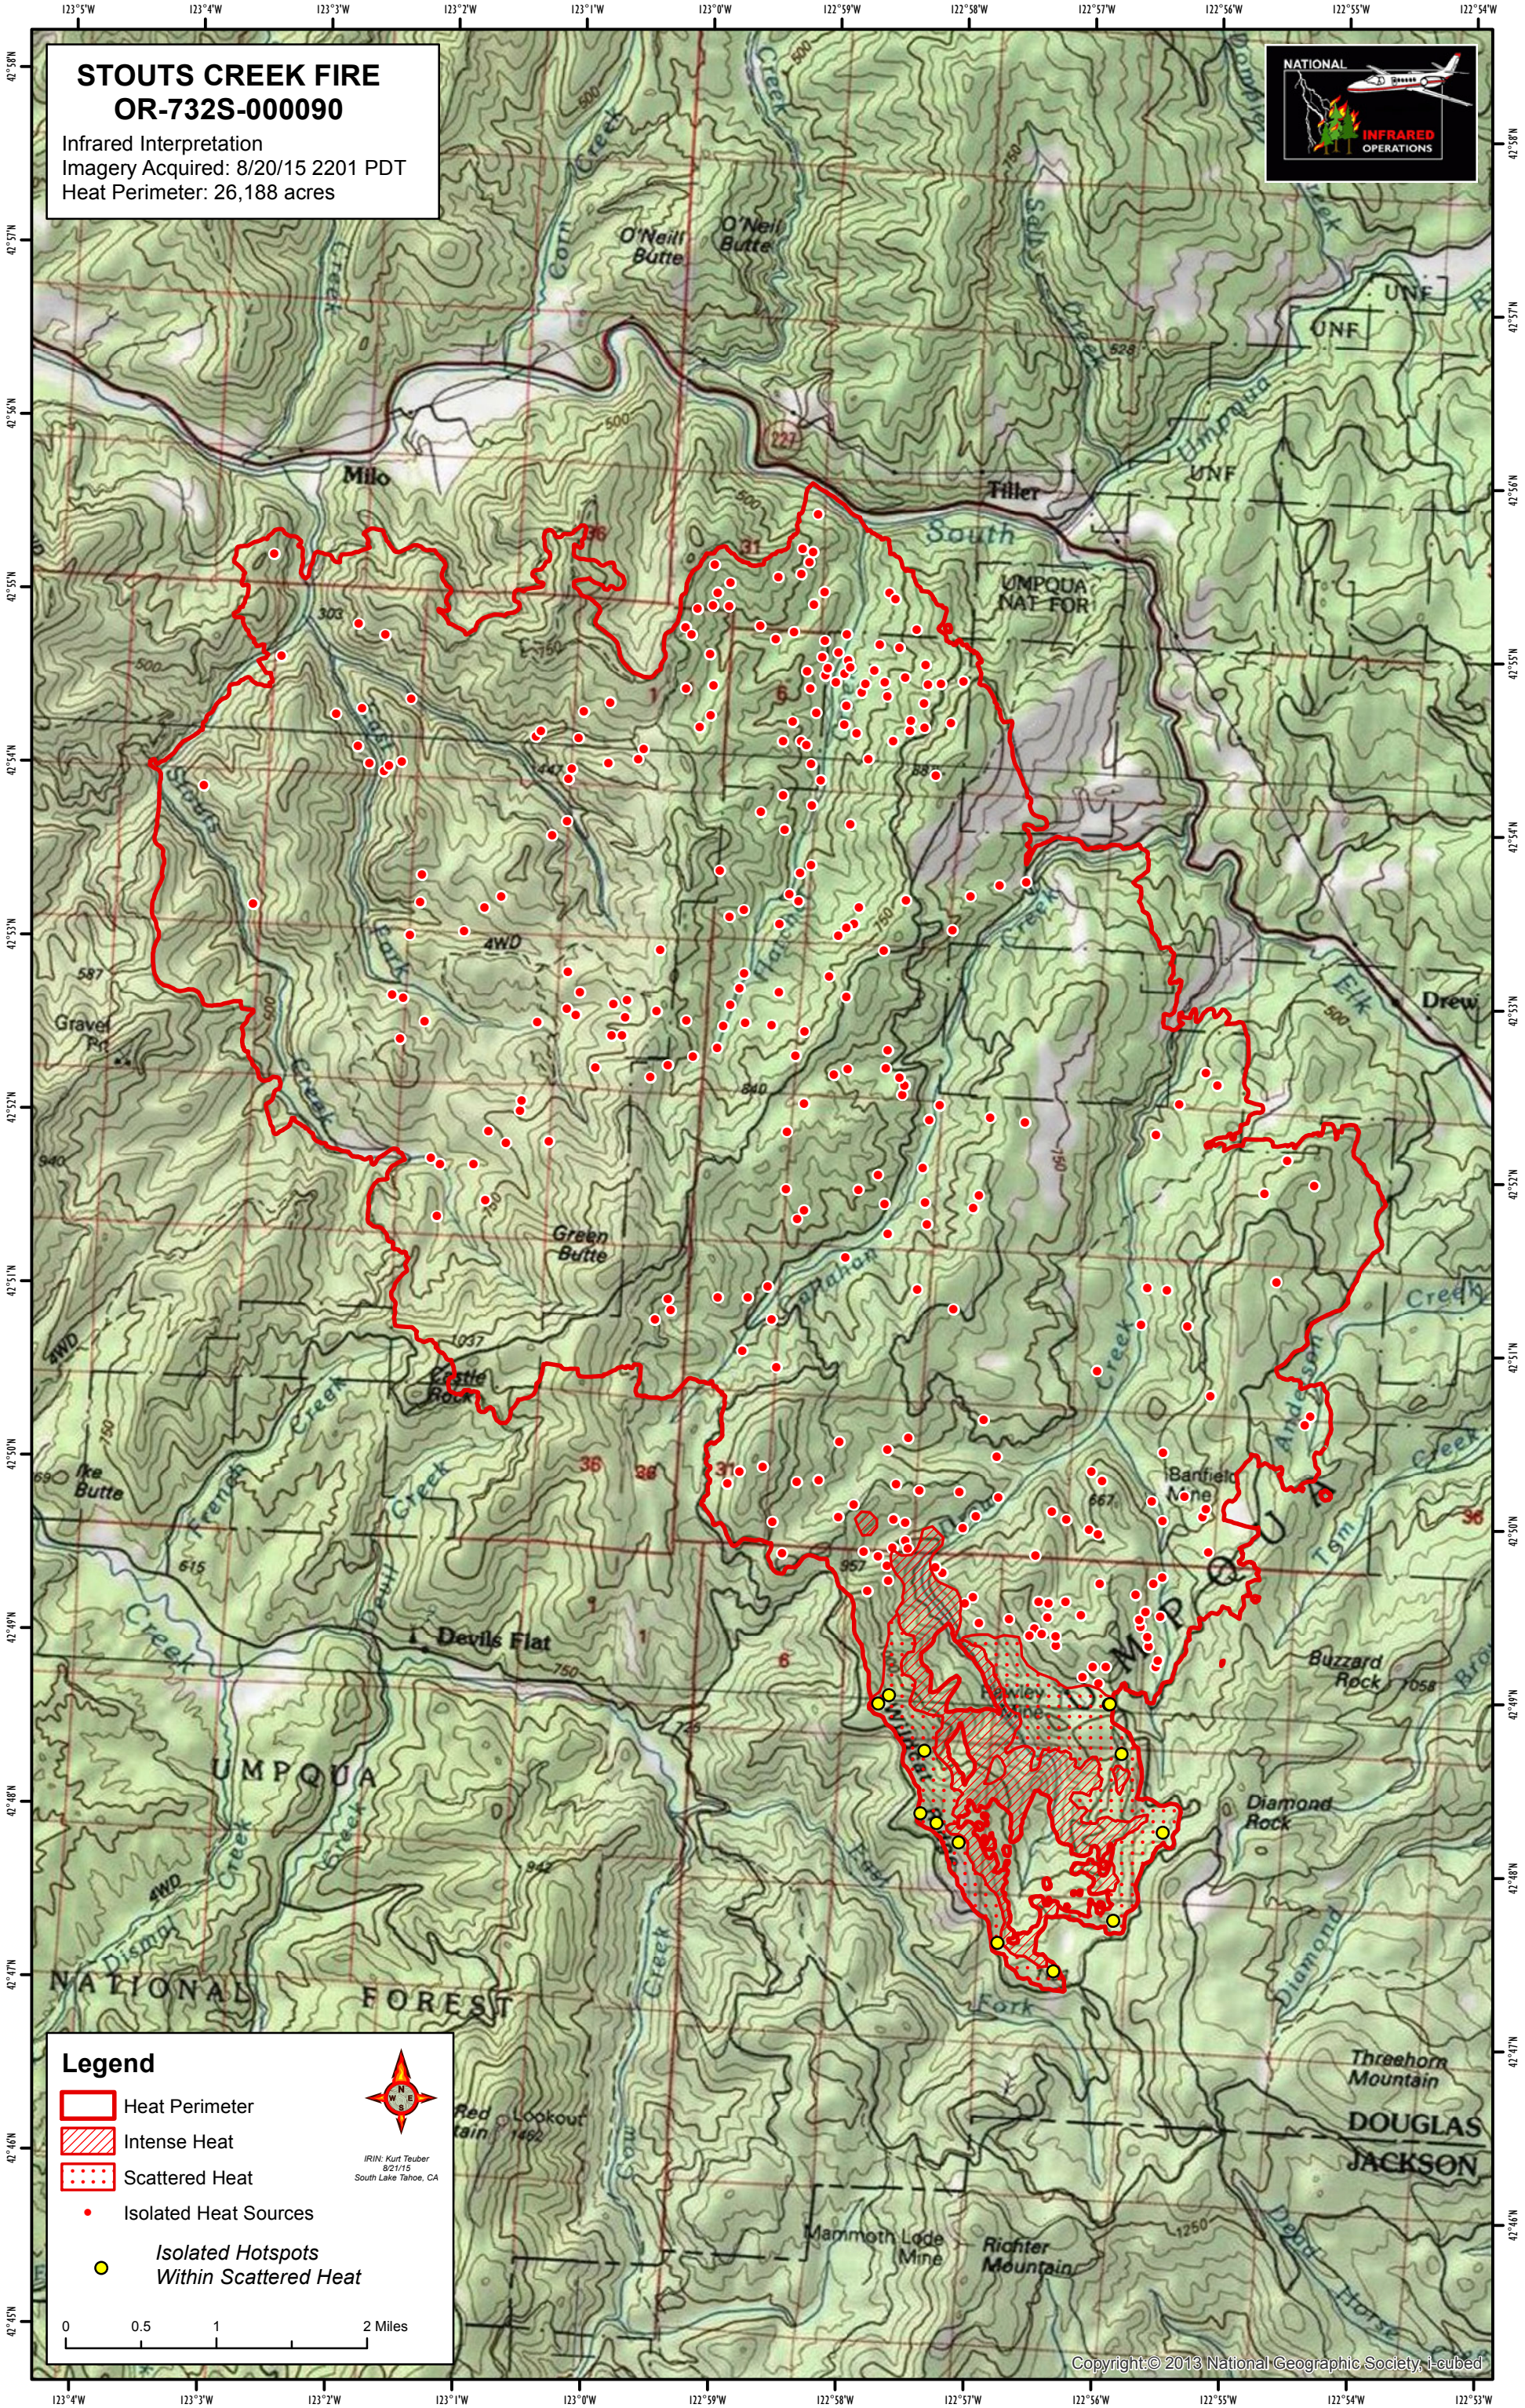

# STOUTS CREEK FIRE OR-732S-000090

Infrared Interpretation  
Imagery Acquired: 8/20/15 2201 PDT  
Heat Perimeter: 26,188 acres

**Legend**

- Heat Perimeter
- Intense Heat
- Scattered Heat
- Isolated Heat Sources
- Isolated Hotspots Within Scattered Heat

IRIN: Kurt Teuber  
821715  
South Lake Tahoe, CA

0 0.5 1 2 Miles