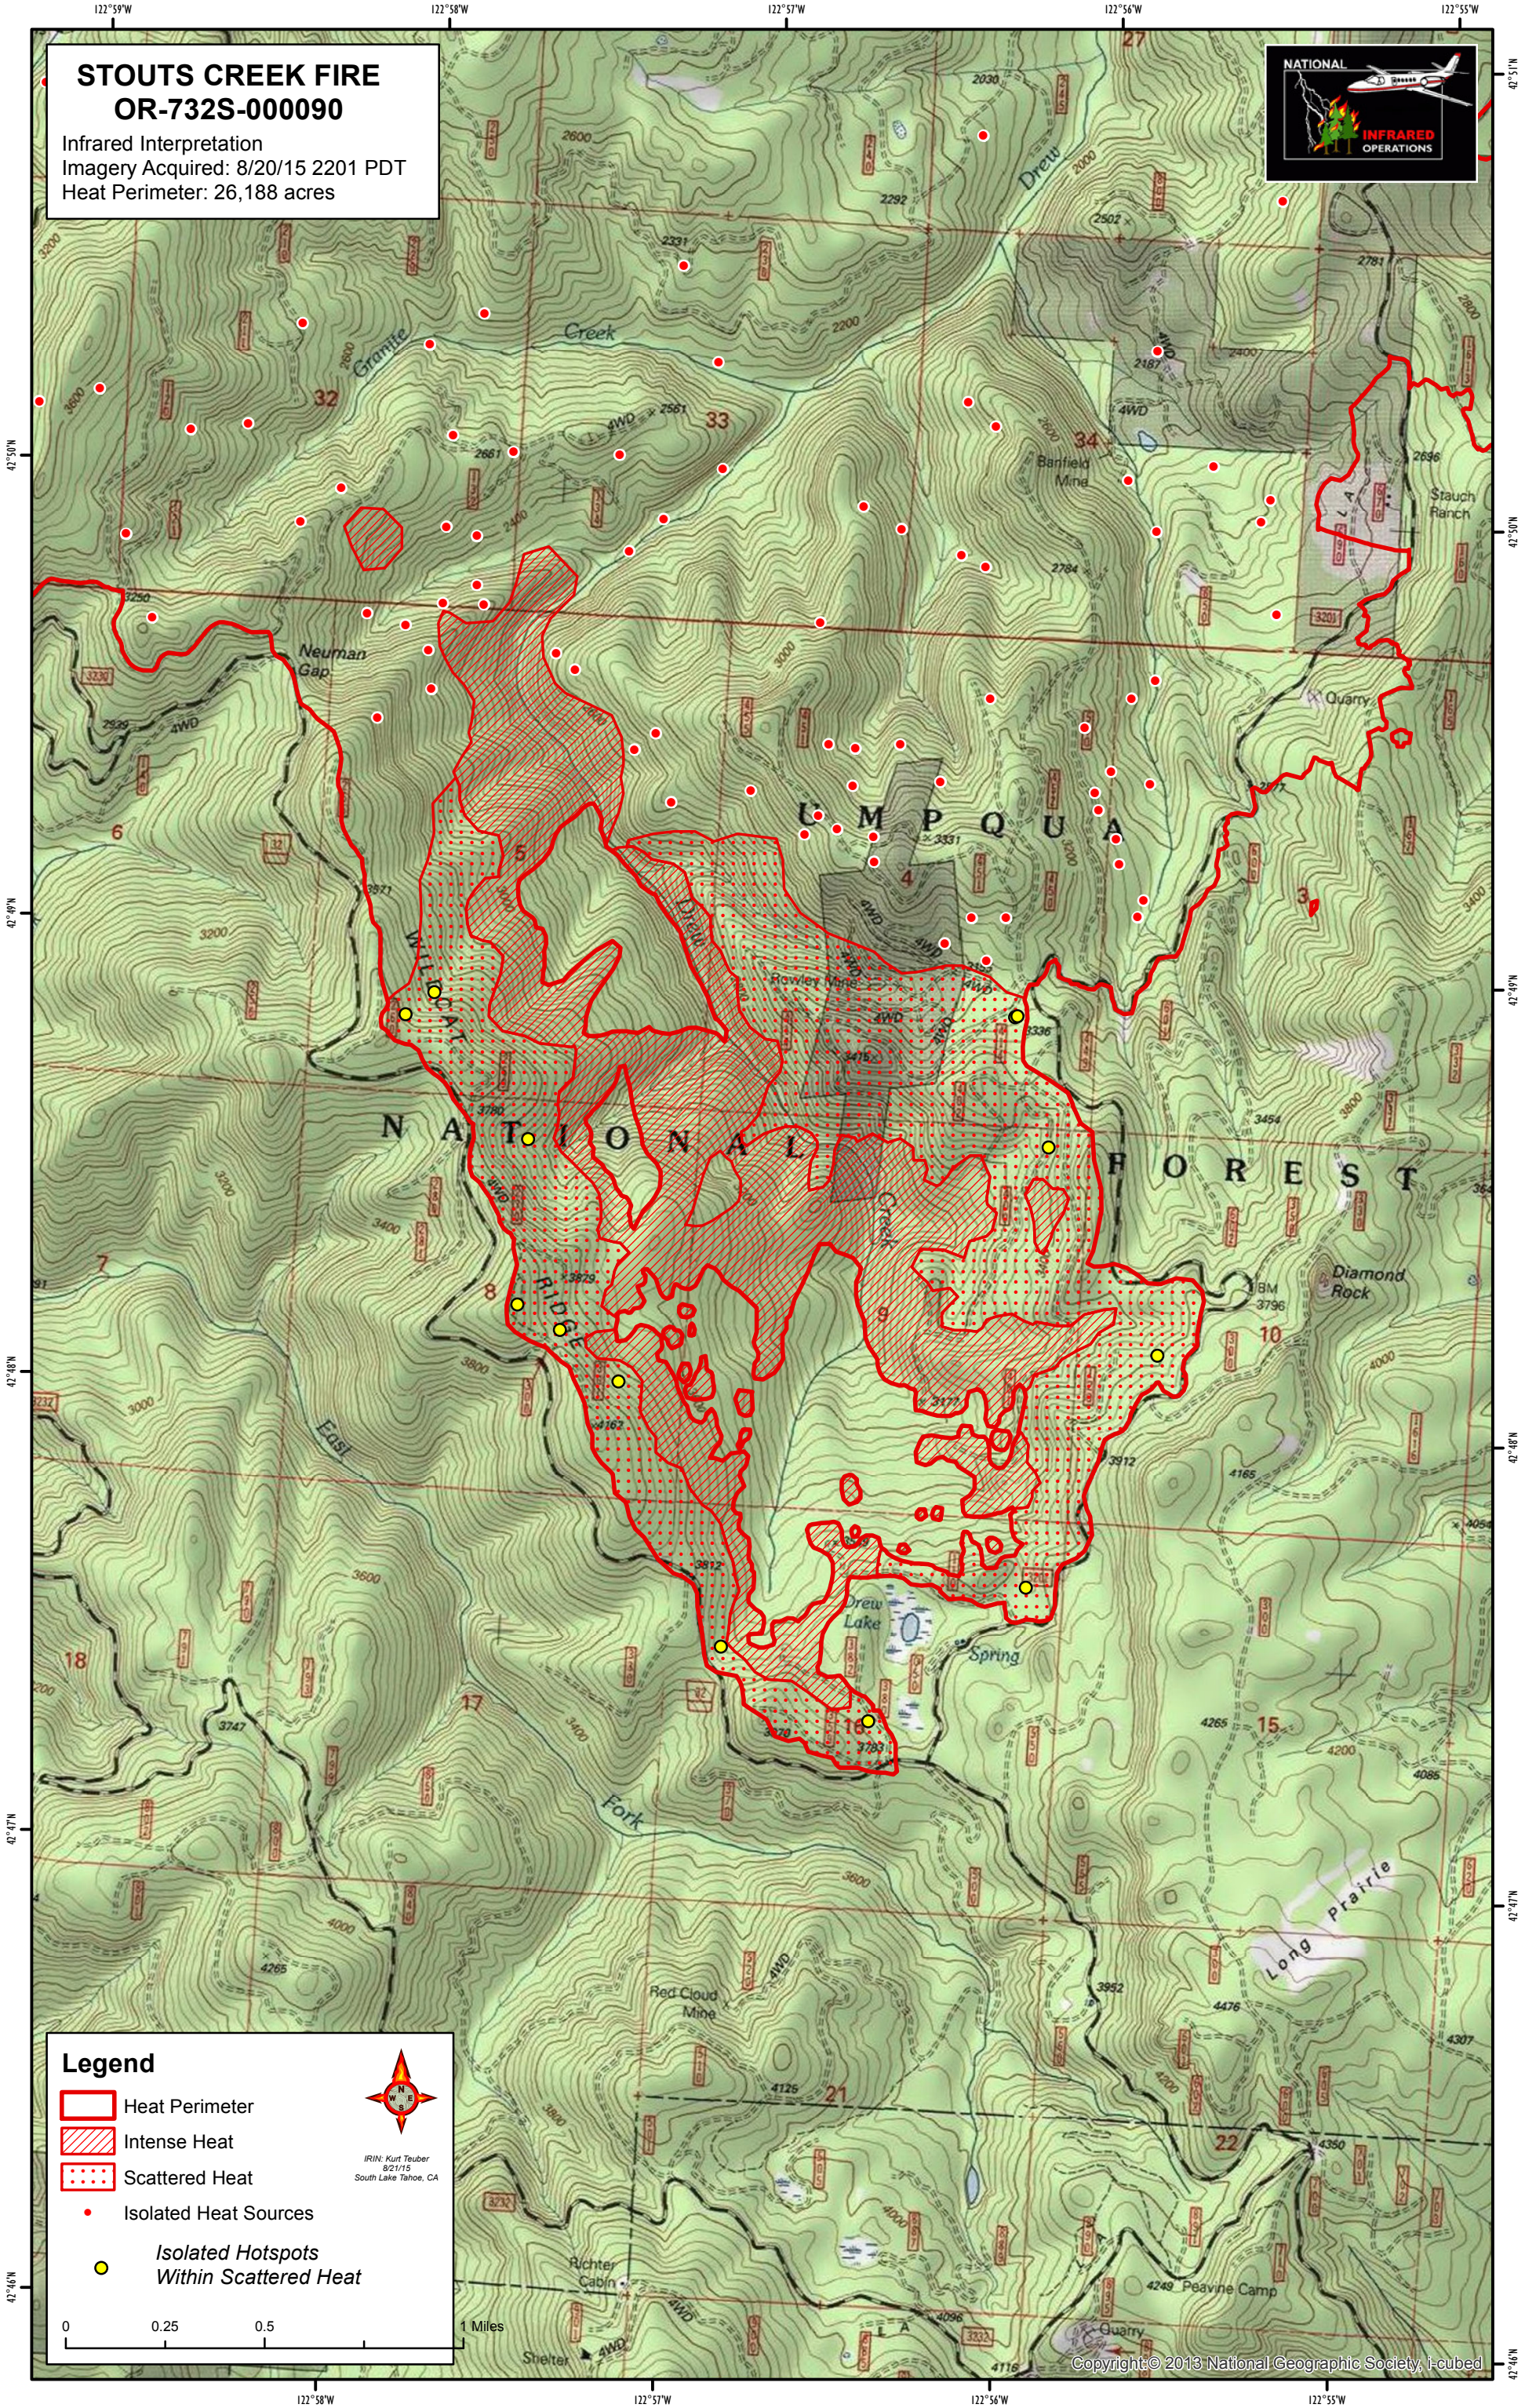

STOUTS CREEK FIRE OR-732S-000090

Infrared Interpretation
Imagery Acquired: 8/20/15 2201 PDT
Heat Perimeter: 26,188 acres

Legend

- Heat Perimeter
- Intense Heat
- Scattered Heat
- Isolated Heat Sources
- Isolated Hotspots Within Scattered Heat

IRIN: Kurt Teuber
821715
South Lake Tahoe, CA

0 0.25 0.5 1 Miles