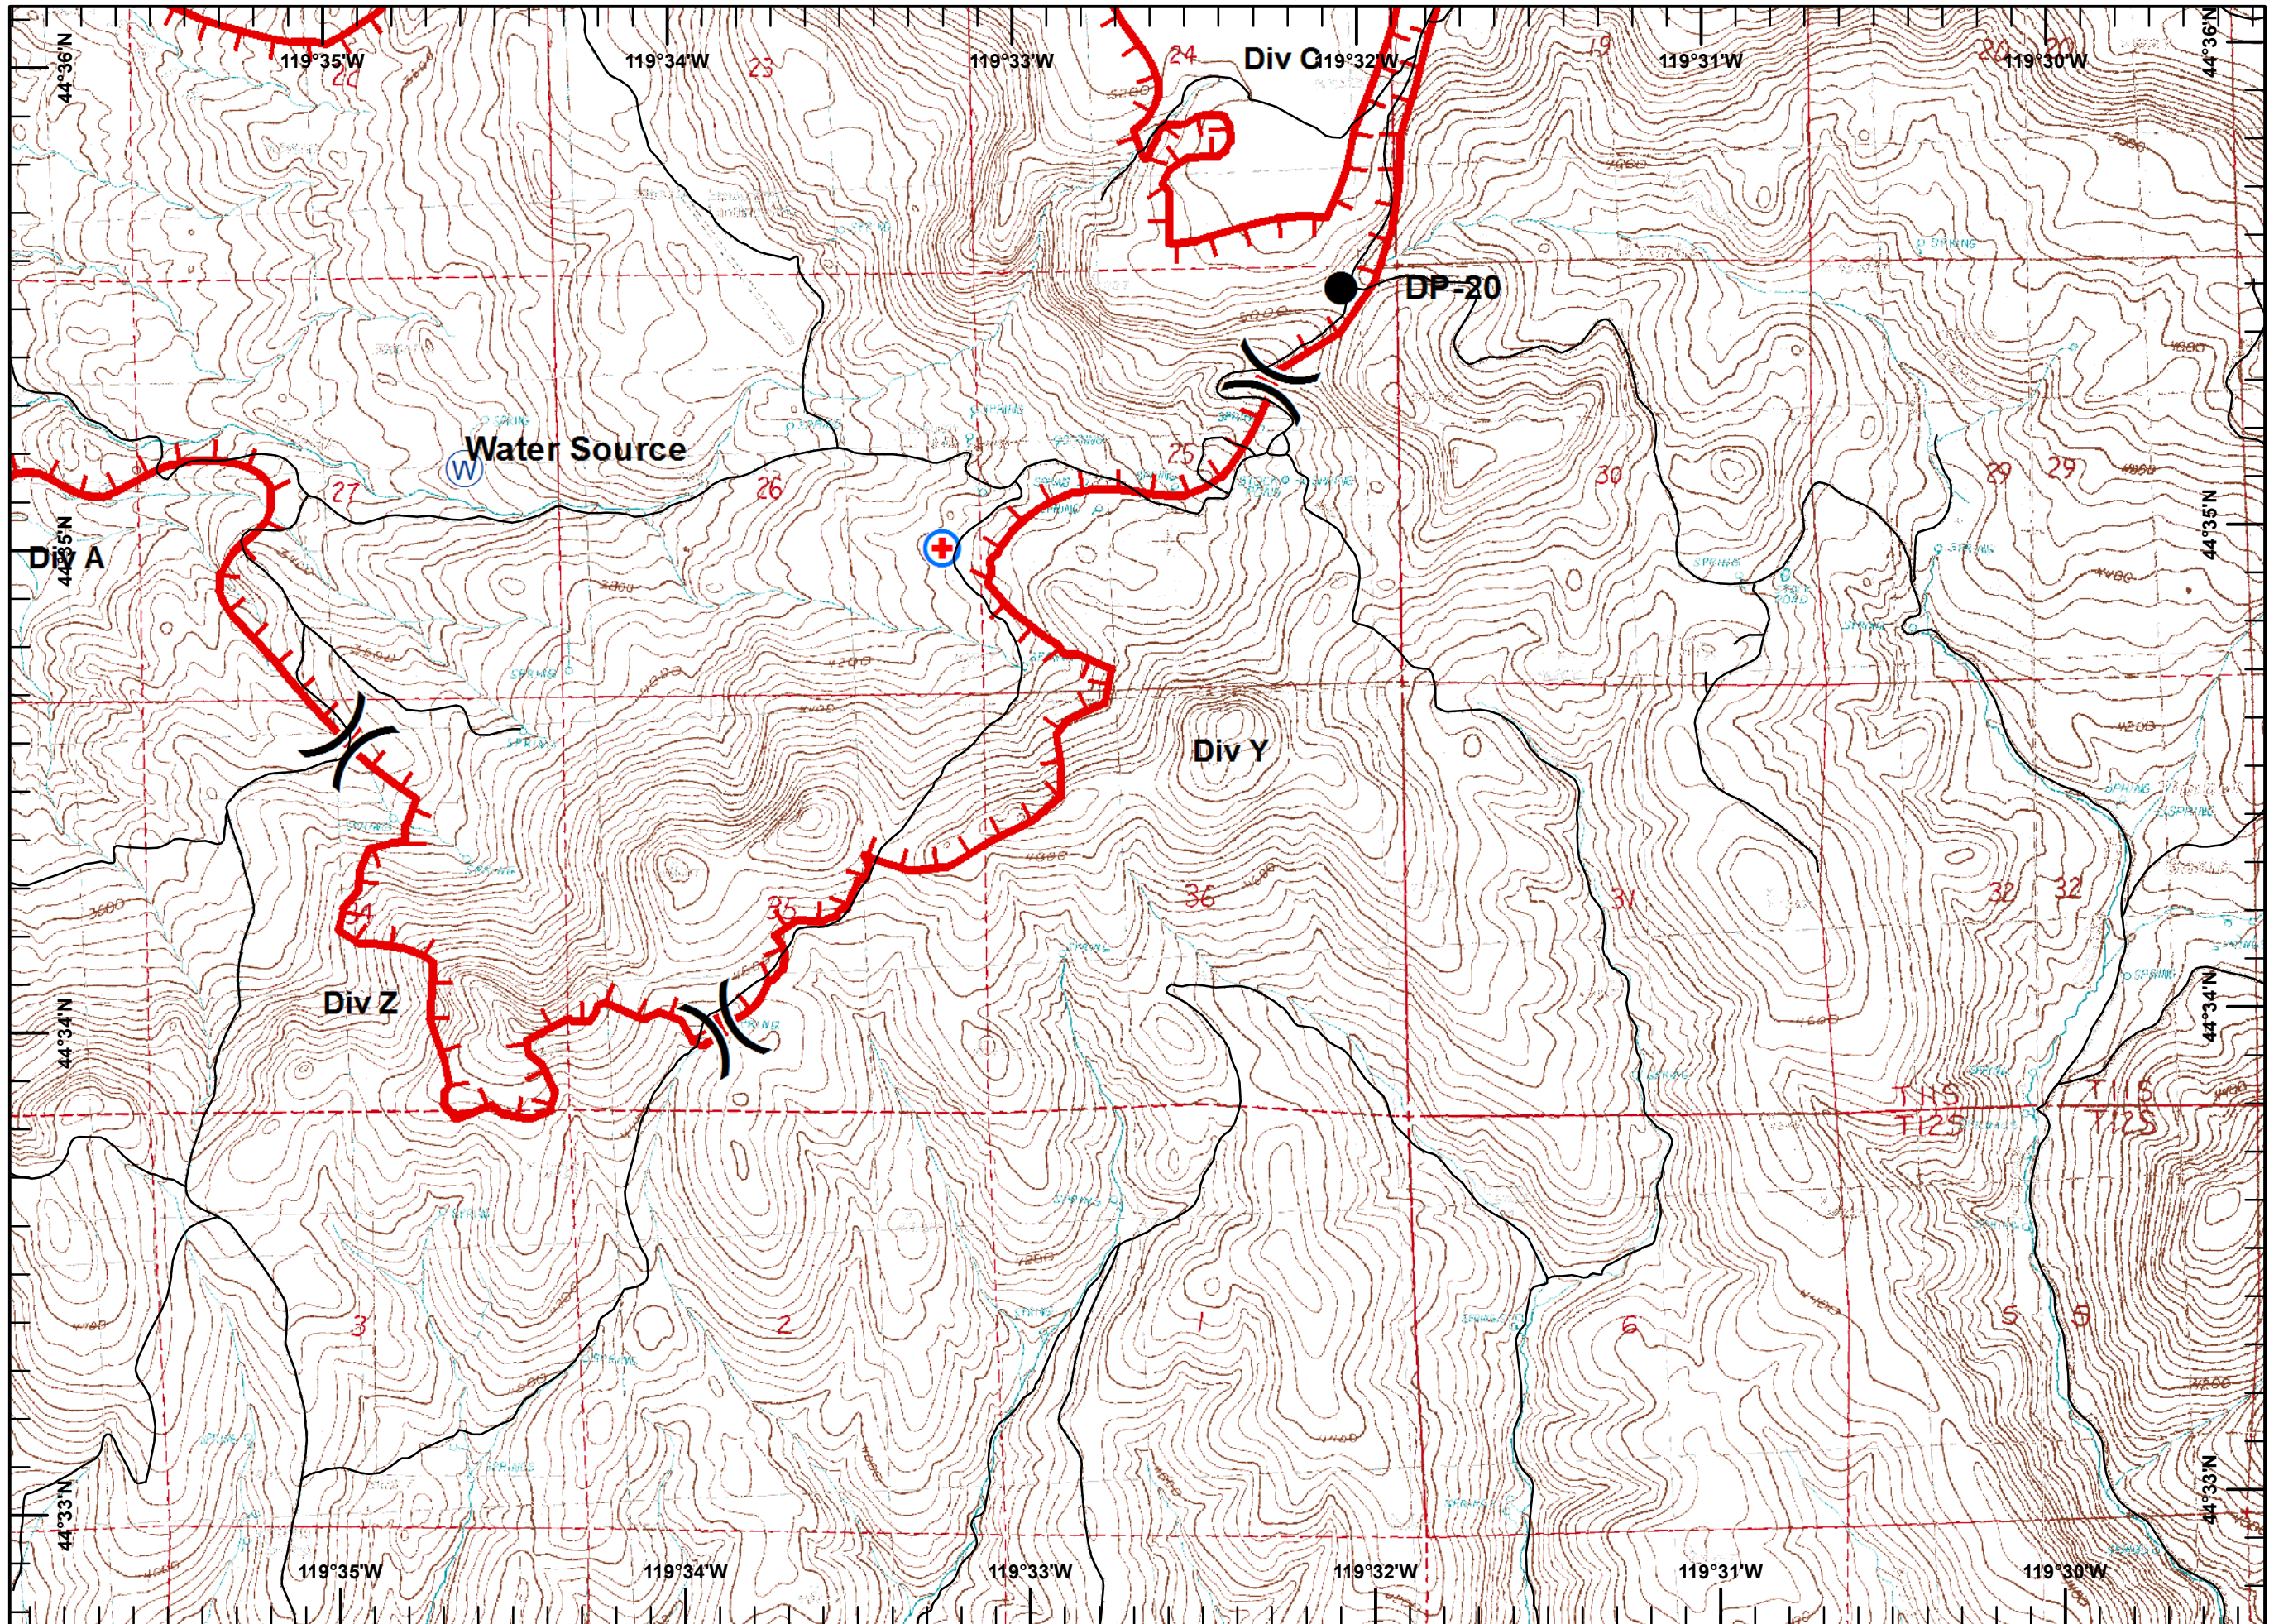

Sugarloaf Fire
OR-PRD-000268
June 30, 2015
Day Shift

Div Y, Z

NAD 83 Datum

-  Division
-  Drop Point
-  Medevac Site
-  Water Source
-  Uncontrolled Fire Edge

Miles