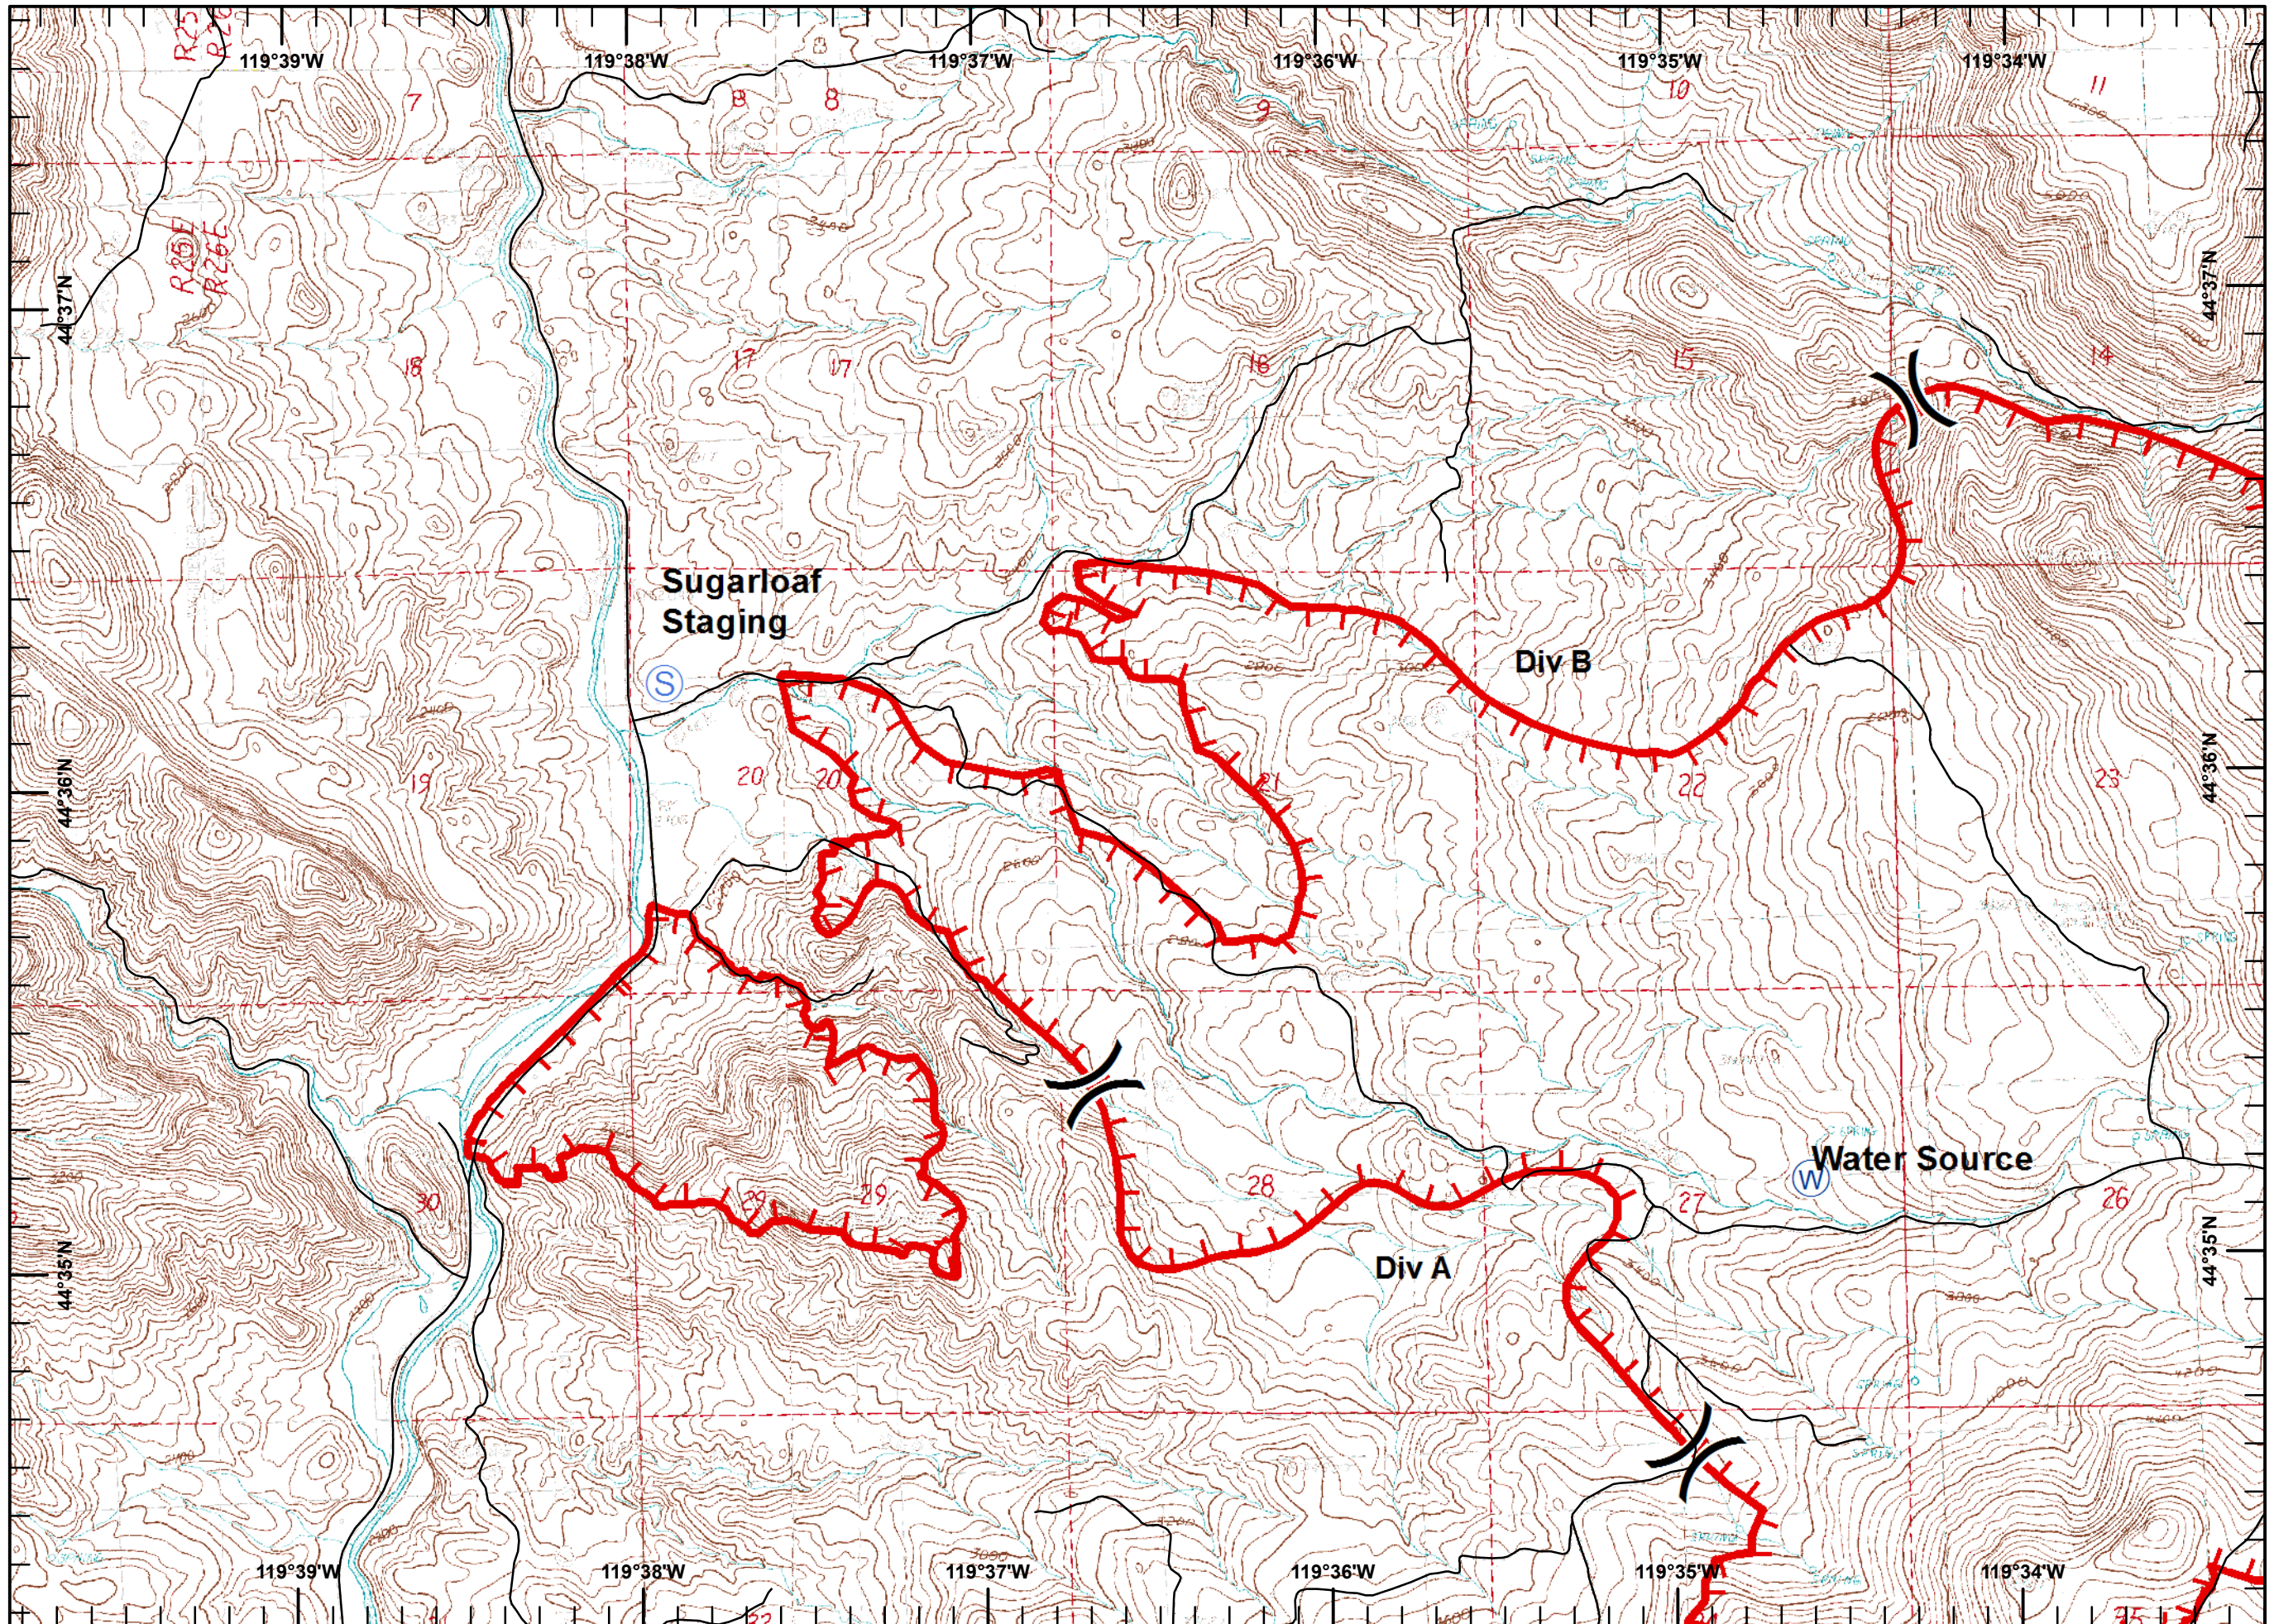

Sugarloaf Fire
OR-PRD-000268
June 30, 2015
Day Shift

Div A, B

NAD 83 Datum

-  Division
-  Staging Area
-  Water Source
-  Uncontrolled Fire Edge

Miles