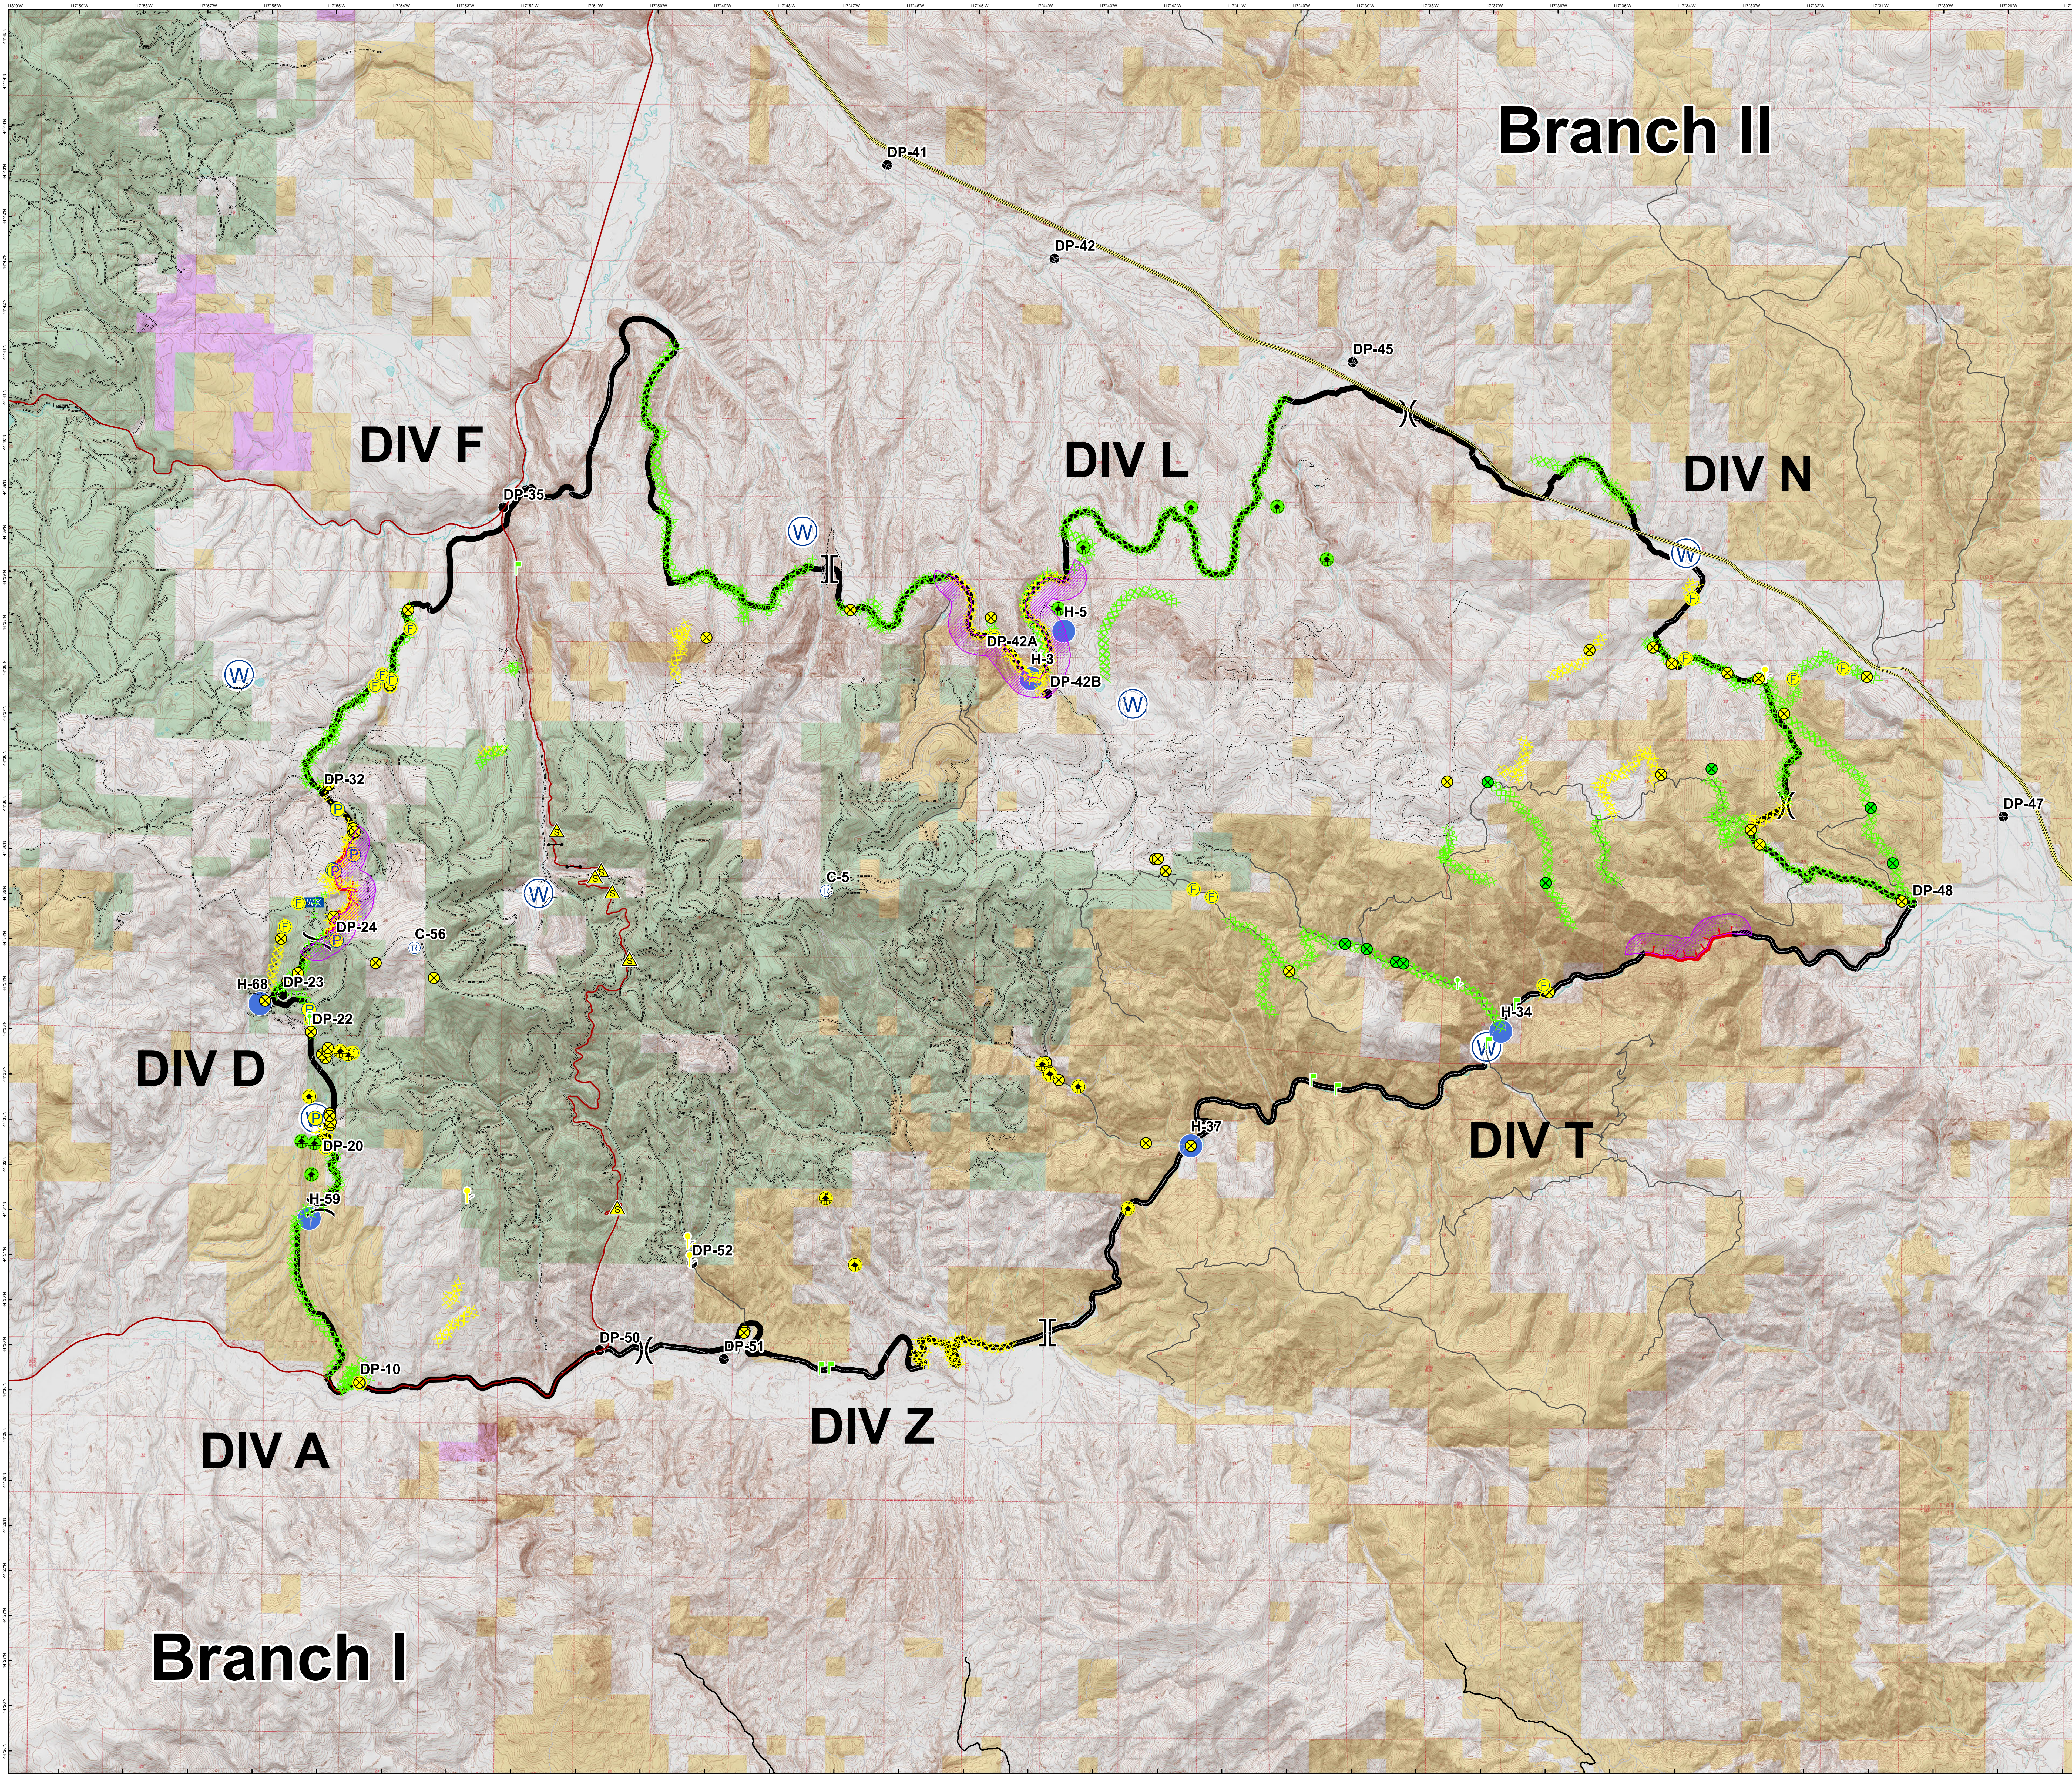

# Rehabilitation Sites

Cornet-Windy Ridge Fire  
103,887 ac

Perimeter as of  
8/22/2015 @ 1900 hrs

**FINAL**

## Legend

Area of Mopup Concern

Uncontrolled Fire Edge

Completed Line

## Rehab Points

## Rehab Lines

- Dozer Line, Rehab Complete
- Dozer Line, Status Unknown
- Hand Line, Rehab Complete
- Hand Line, Status Unknown