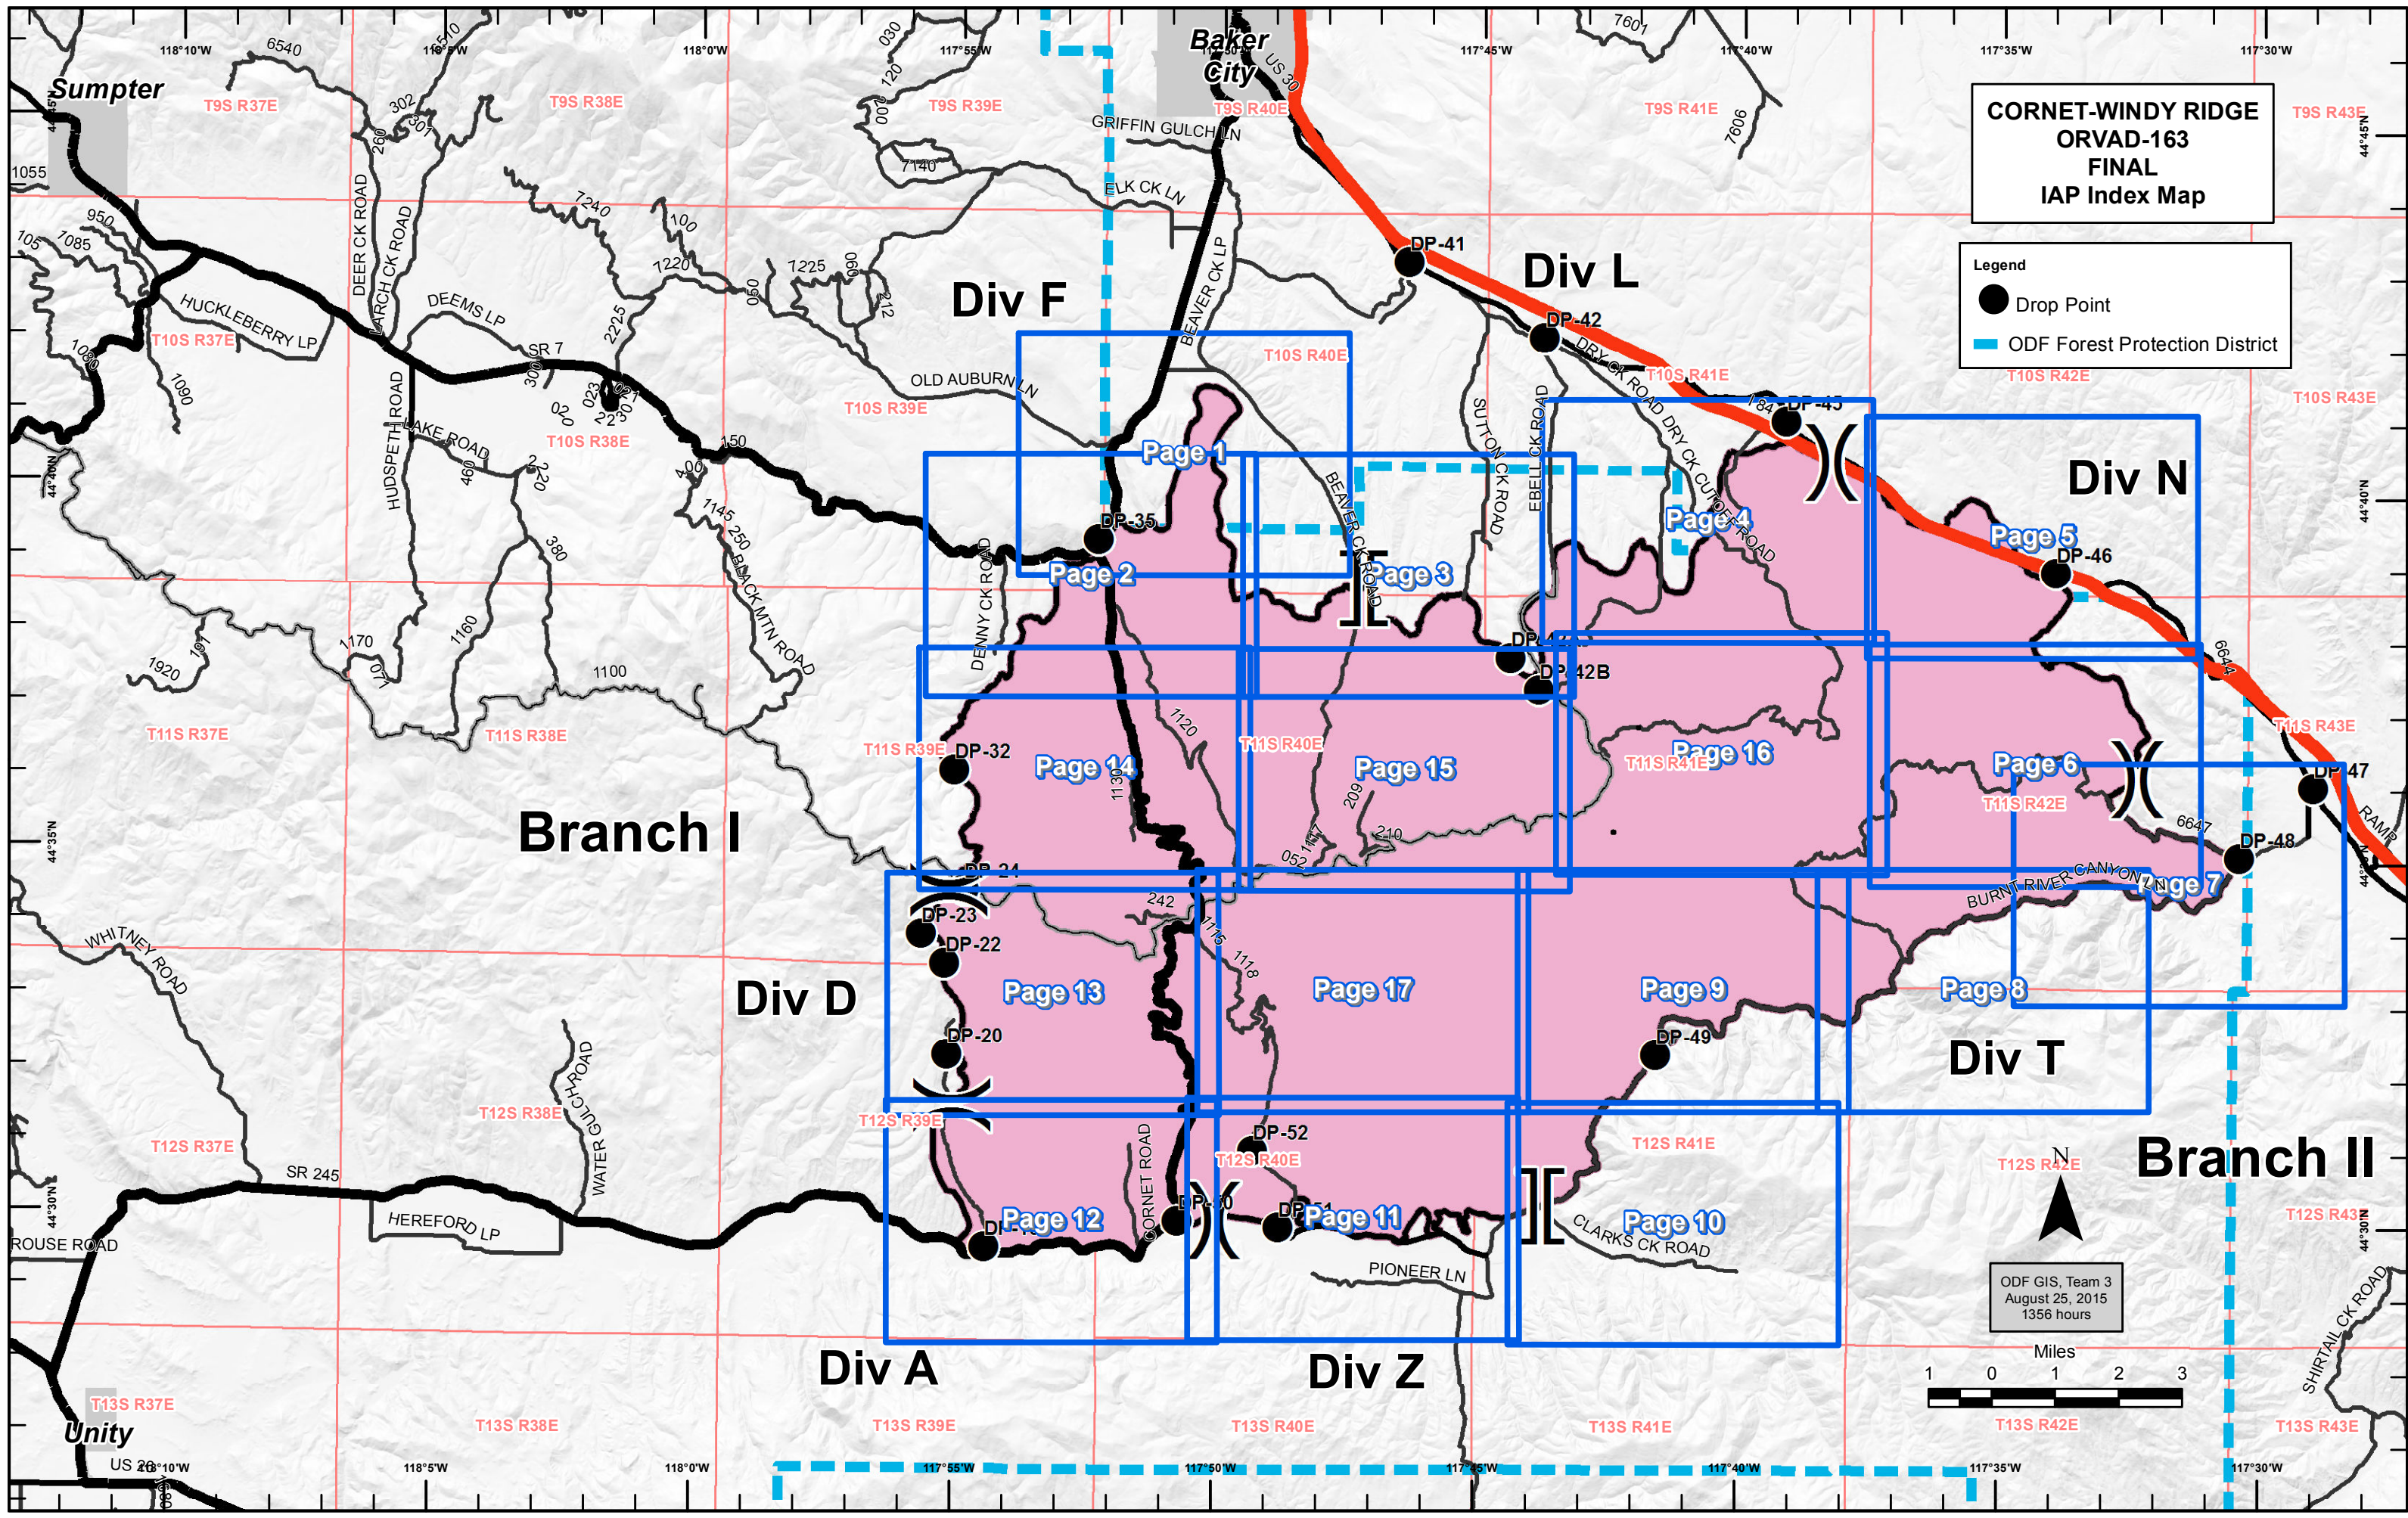

CORNET-WINDY RIDGE ORVAD-163 FINAL IAP Index Map

Legend

- Drop Point
- ▬ ODF Forest Protection District

Branch I

Branch II

Div D

Div F

Div L

Div N

Div T

Div A

Div Z

Page 1

Page 2

Page 3

Page 14

Page 10

Page 5

Page 6

Page 7