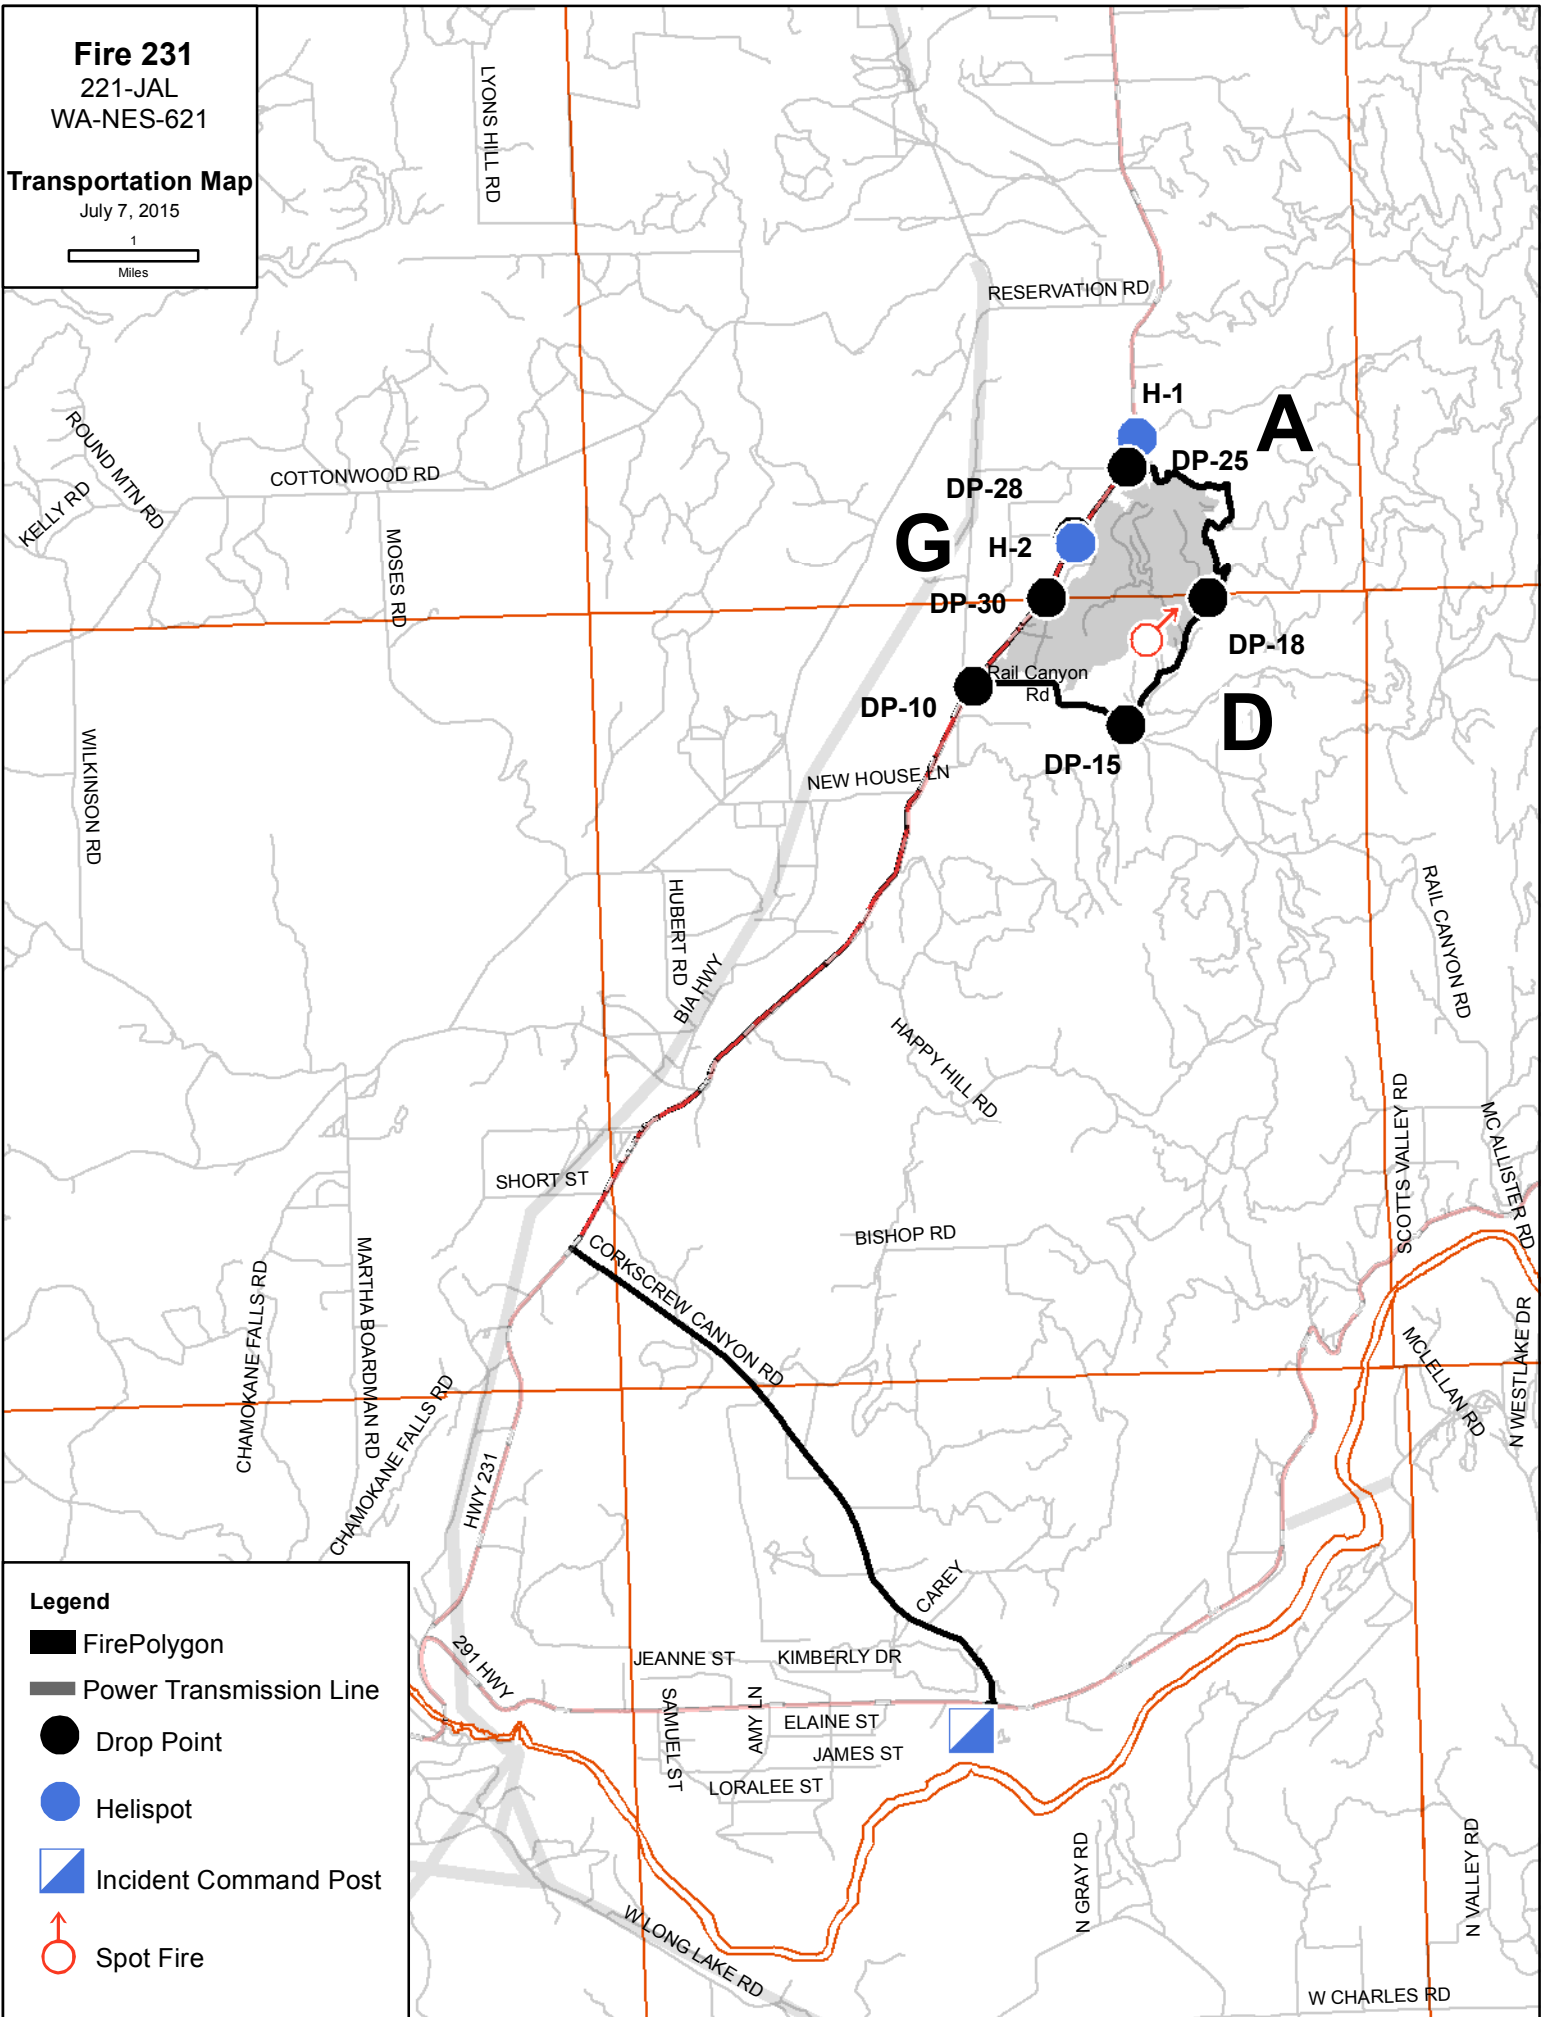

**Fire 231**  
221-JAL  
WA-NES-621

**Transportation Map**

July 7, 2015

**Legend**

- Fire Polygon
- ▬ Power Transmission Line
- Drop Point
- Helispot
- ▢ Incident Command Post
- Spot Fire