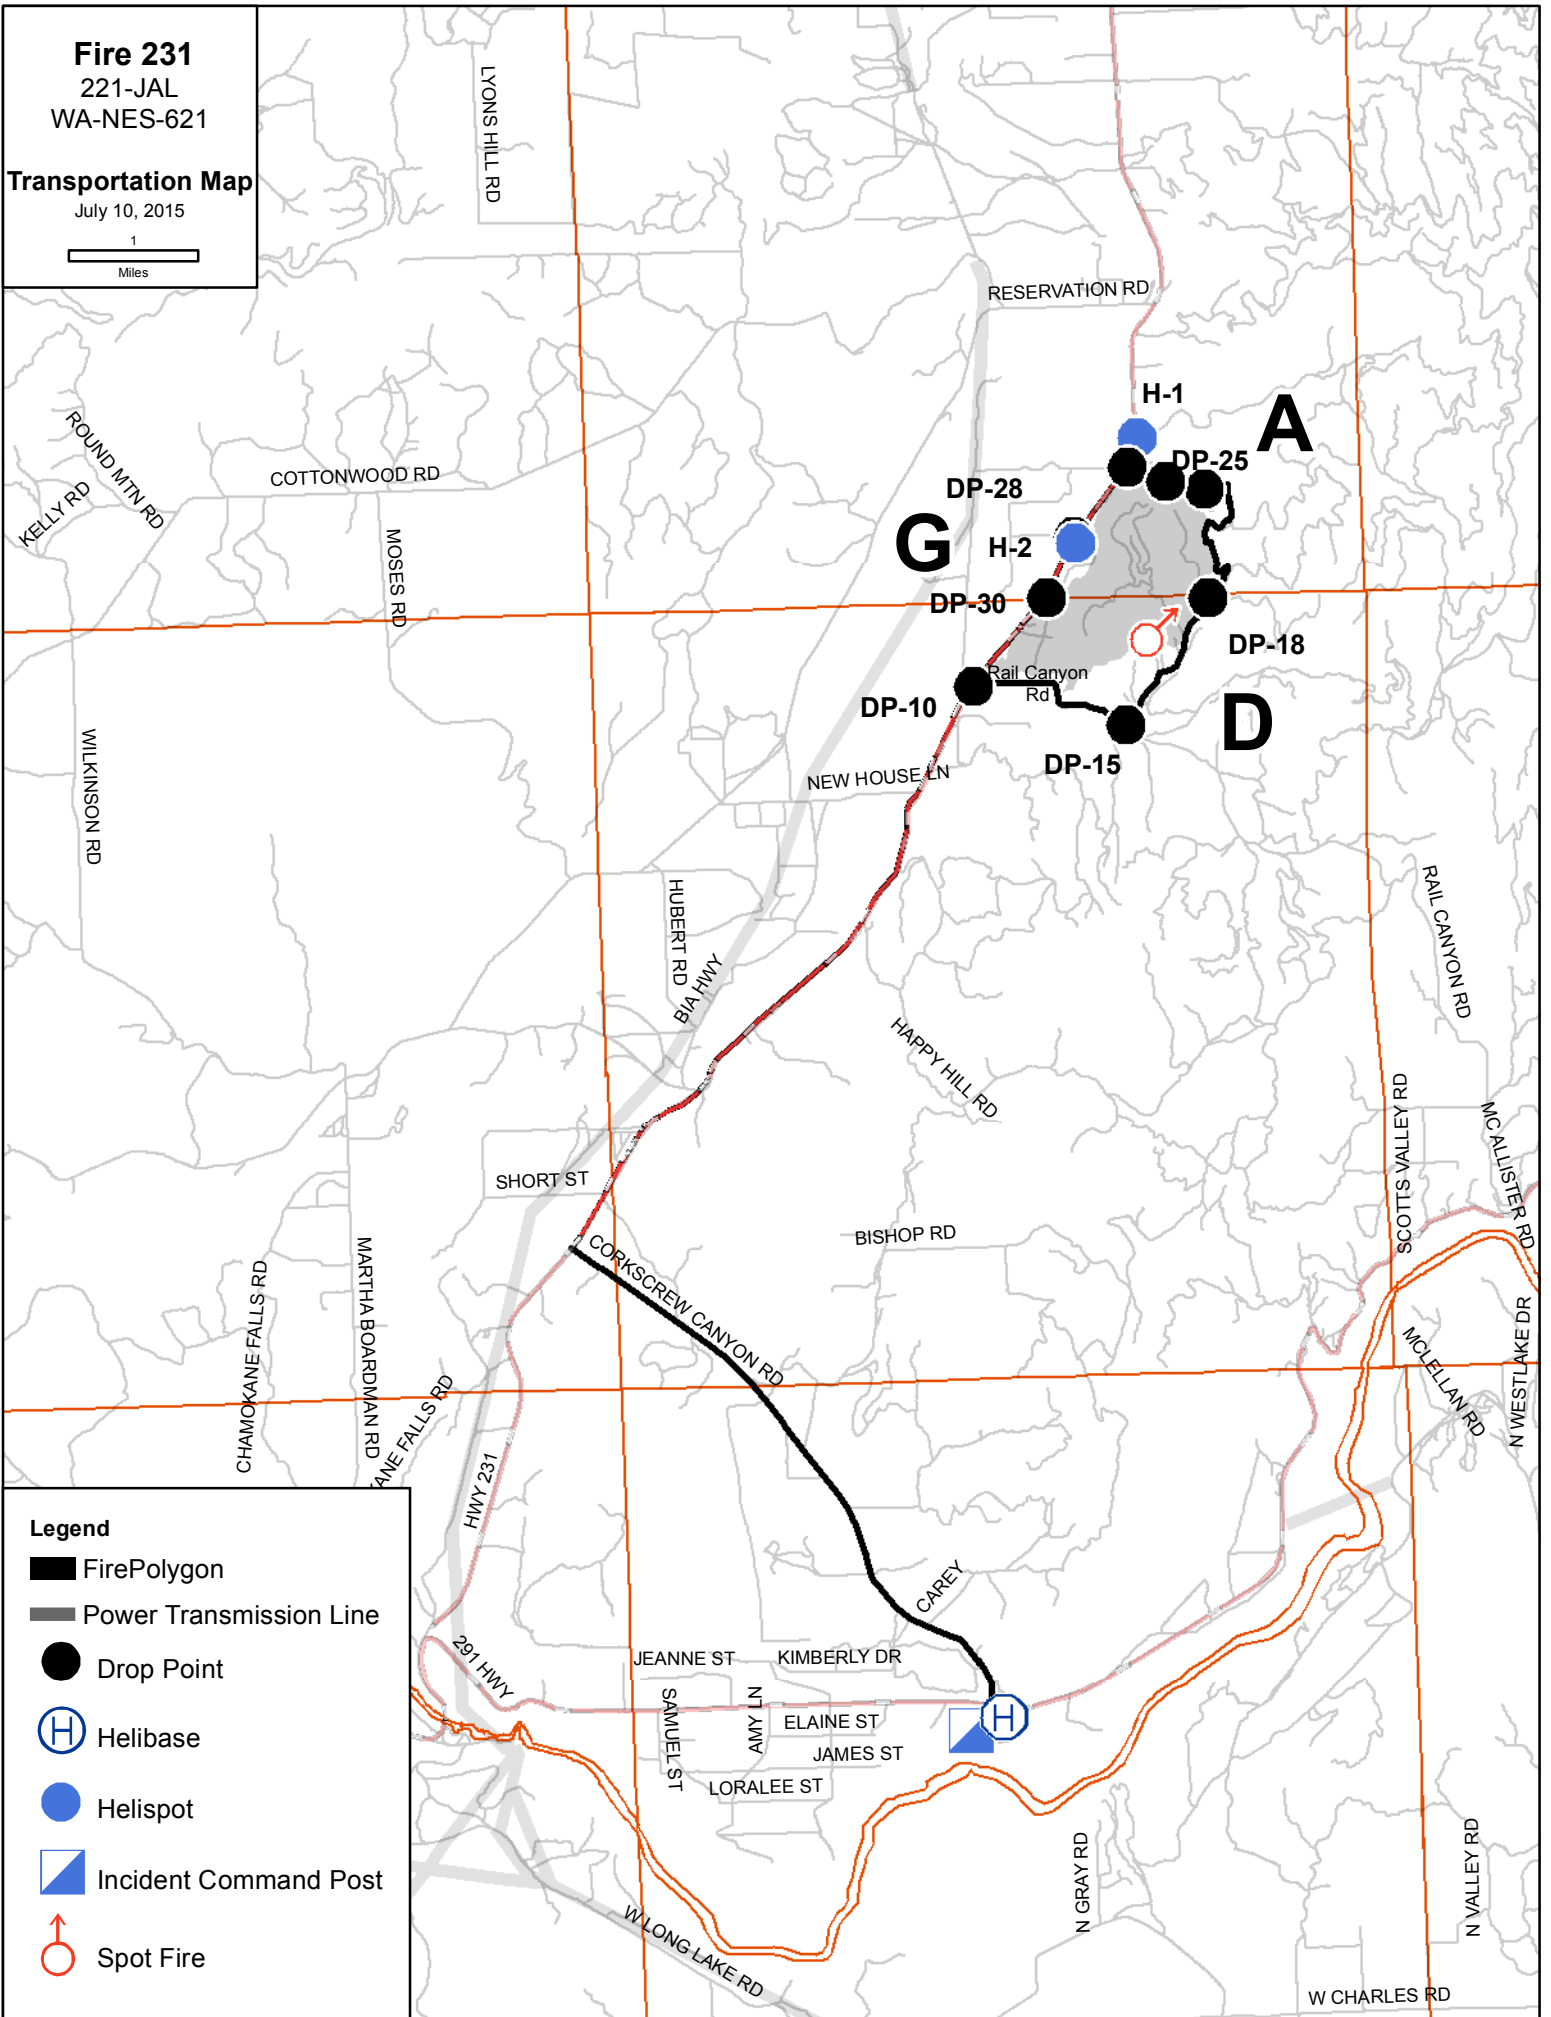

Fire 231
221-JAL
WA-NES-621

Transportation Map

July 10, 2015

Legend

- Fire Polygon
- Power Transmission Line
- Drop Point
- ⊕ Helibase
- Helispot
- ▣ Incident Command Post
- ⊕ Spot Fire