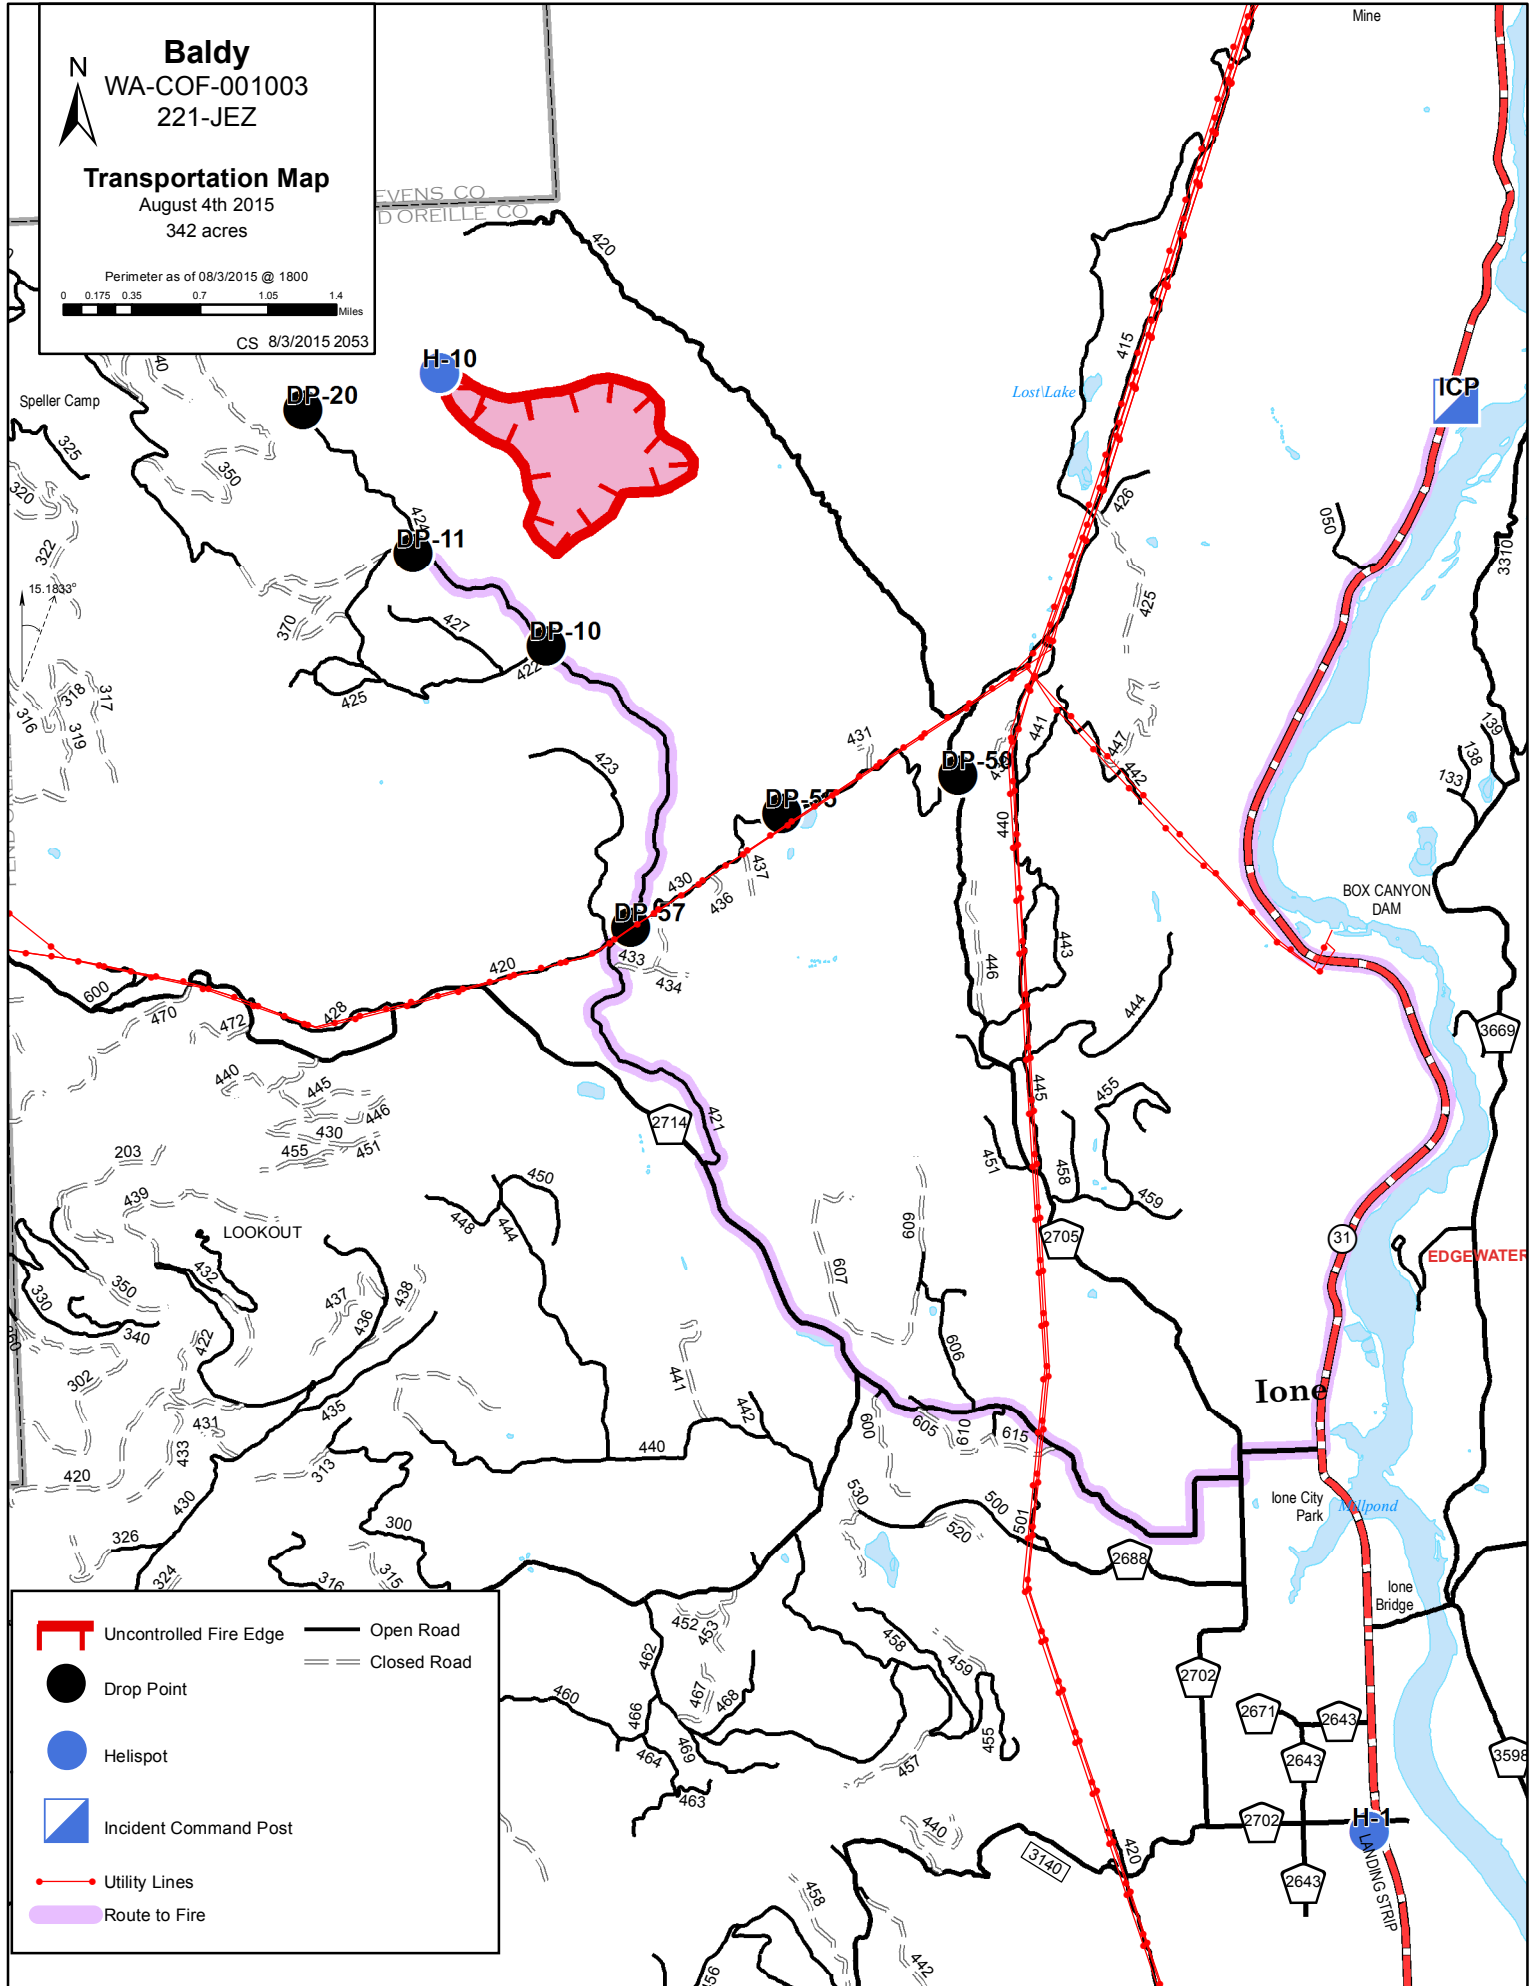

Baldy
 WA-COF-001003
 221-JEZ

Transportation Map
 August 4th 2015
 342 acres

Perimeter as of 08/3/2015 @ 1800

CS 8/3/2015 2053

	Uncontrolled Fire Edge		Open Road
	Drop Point		Closed Road
	Helispot		
	Incident Command Post		
	Utility Lines		
	Route to Fire		