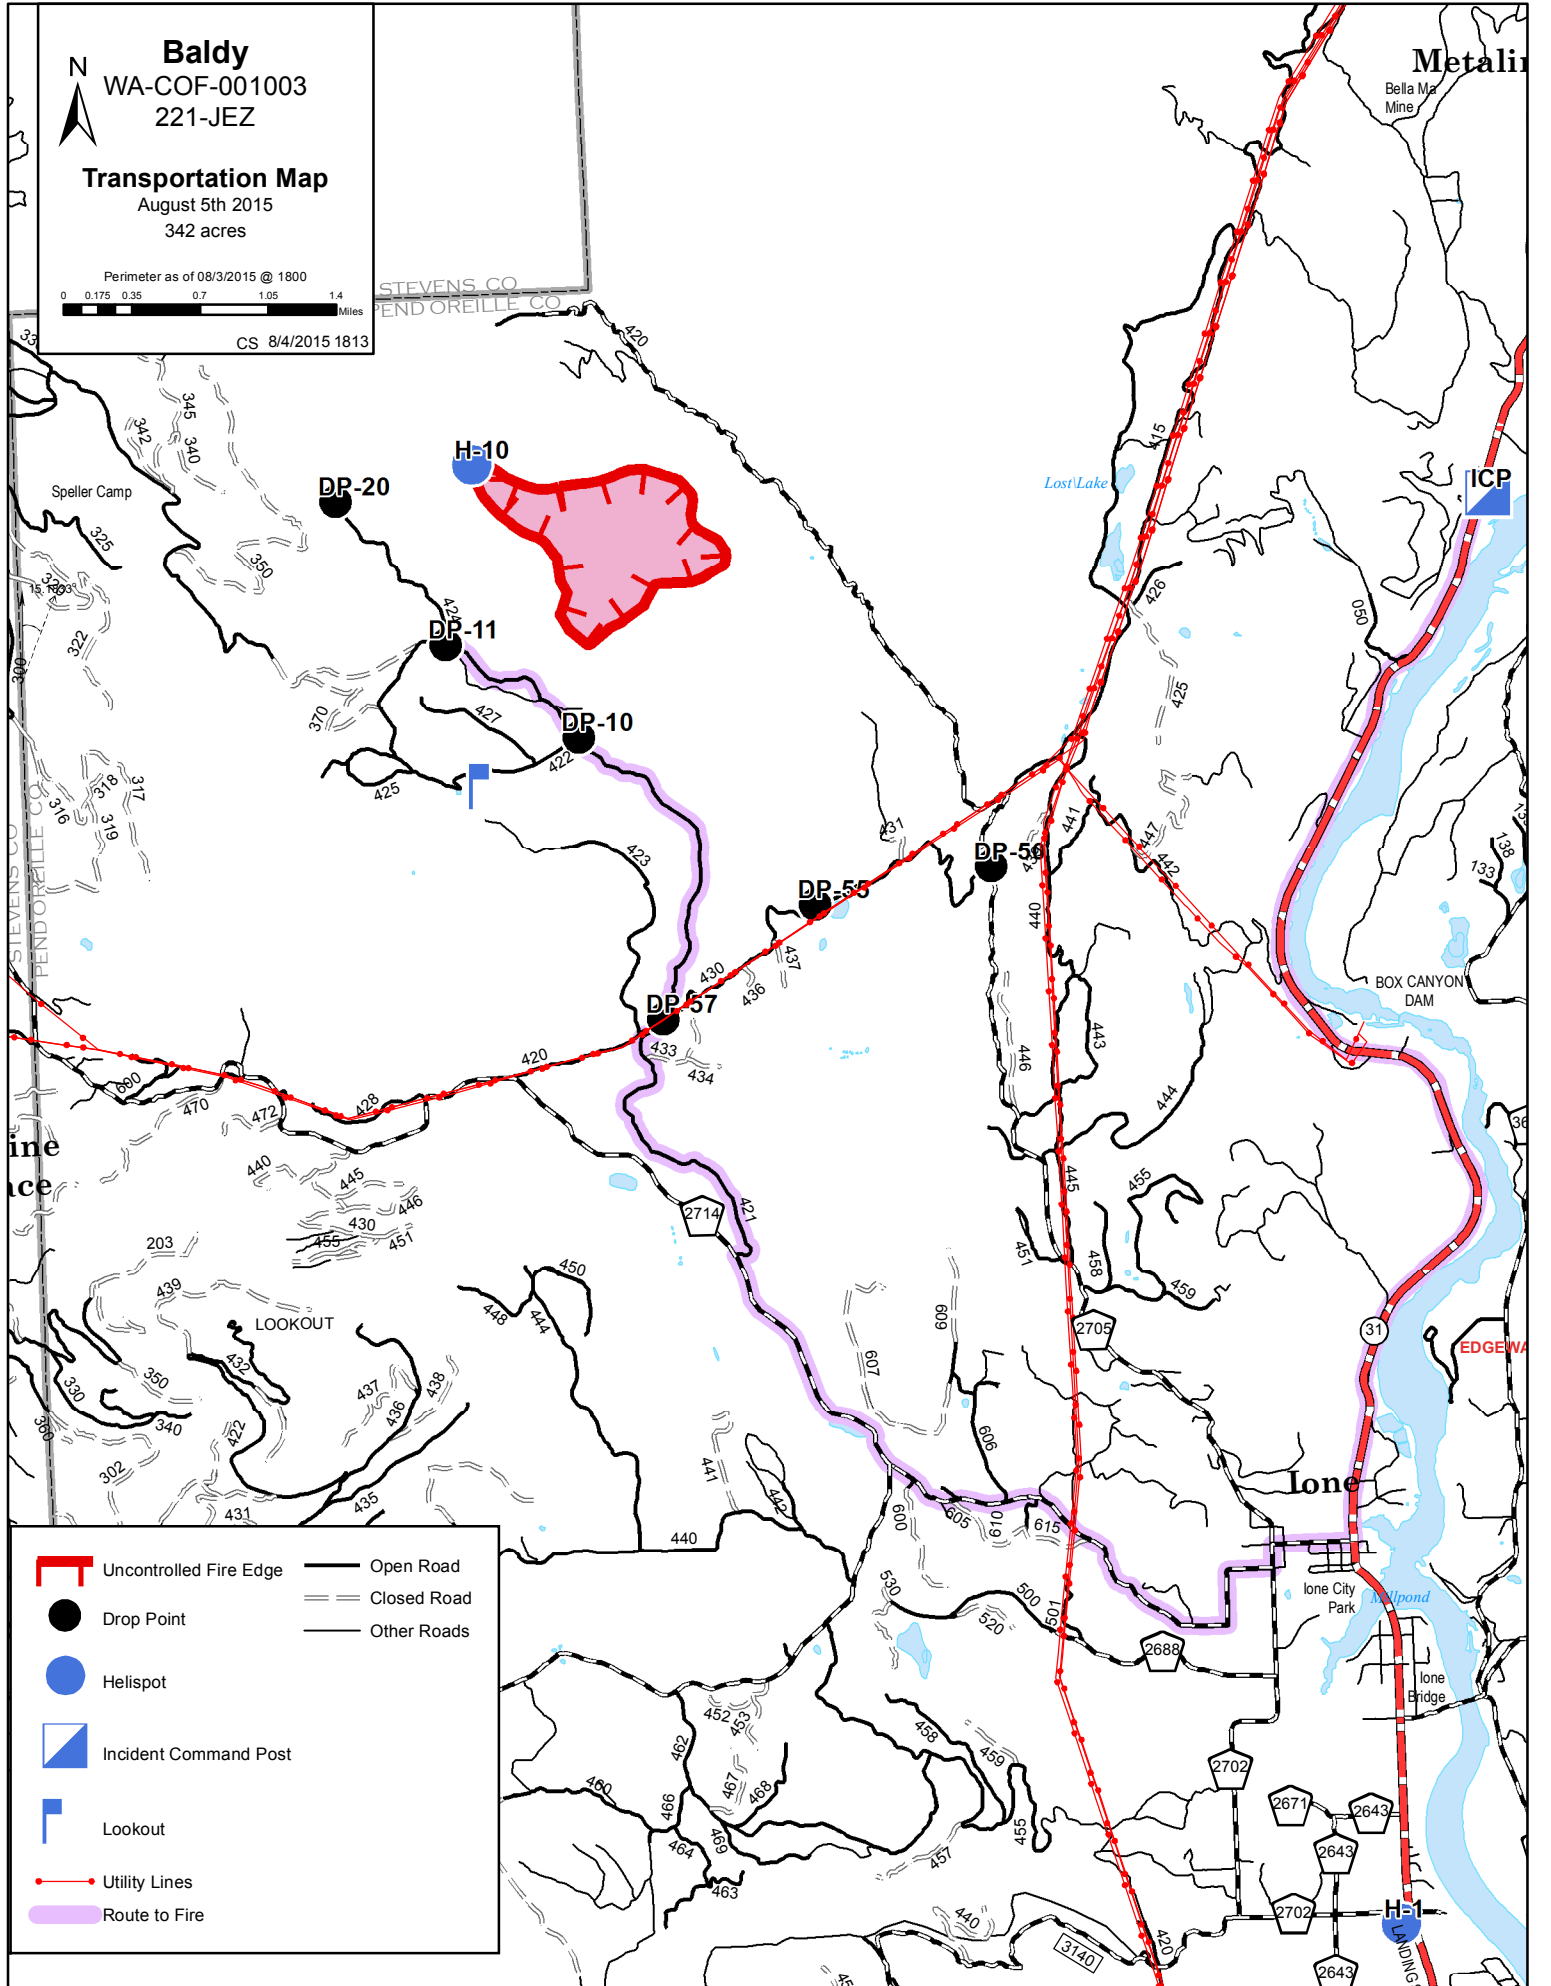

Baldy
 WA-COF-001003
 221-JEZ

Transportation Map
 August 5th 2015
 342 acres

Perimeter as of 08/3/2015 @ 1800

0 0.175 0.35 0.7 1.05 1.4 Miles

CS 8/4/2015 1813

STEVENS CO
 PEND OREILLE CO

	Uncontrolled Fire Edge		Open Road
	Drop Point		Closed Road
	Helispot		Other Roads
	Incident Command Post		
	Lookout		
	Utility Lines		
	Route to Fire		