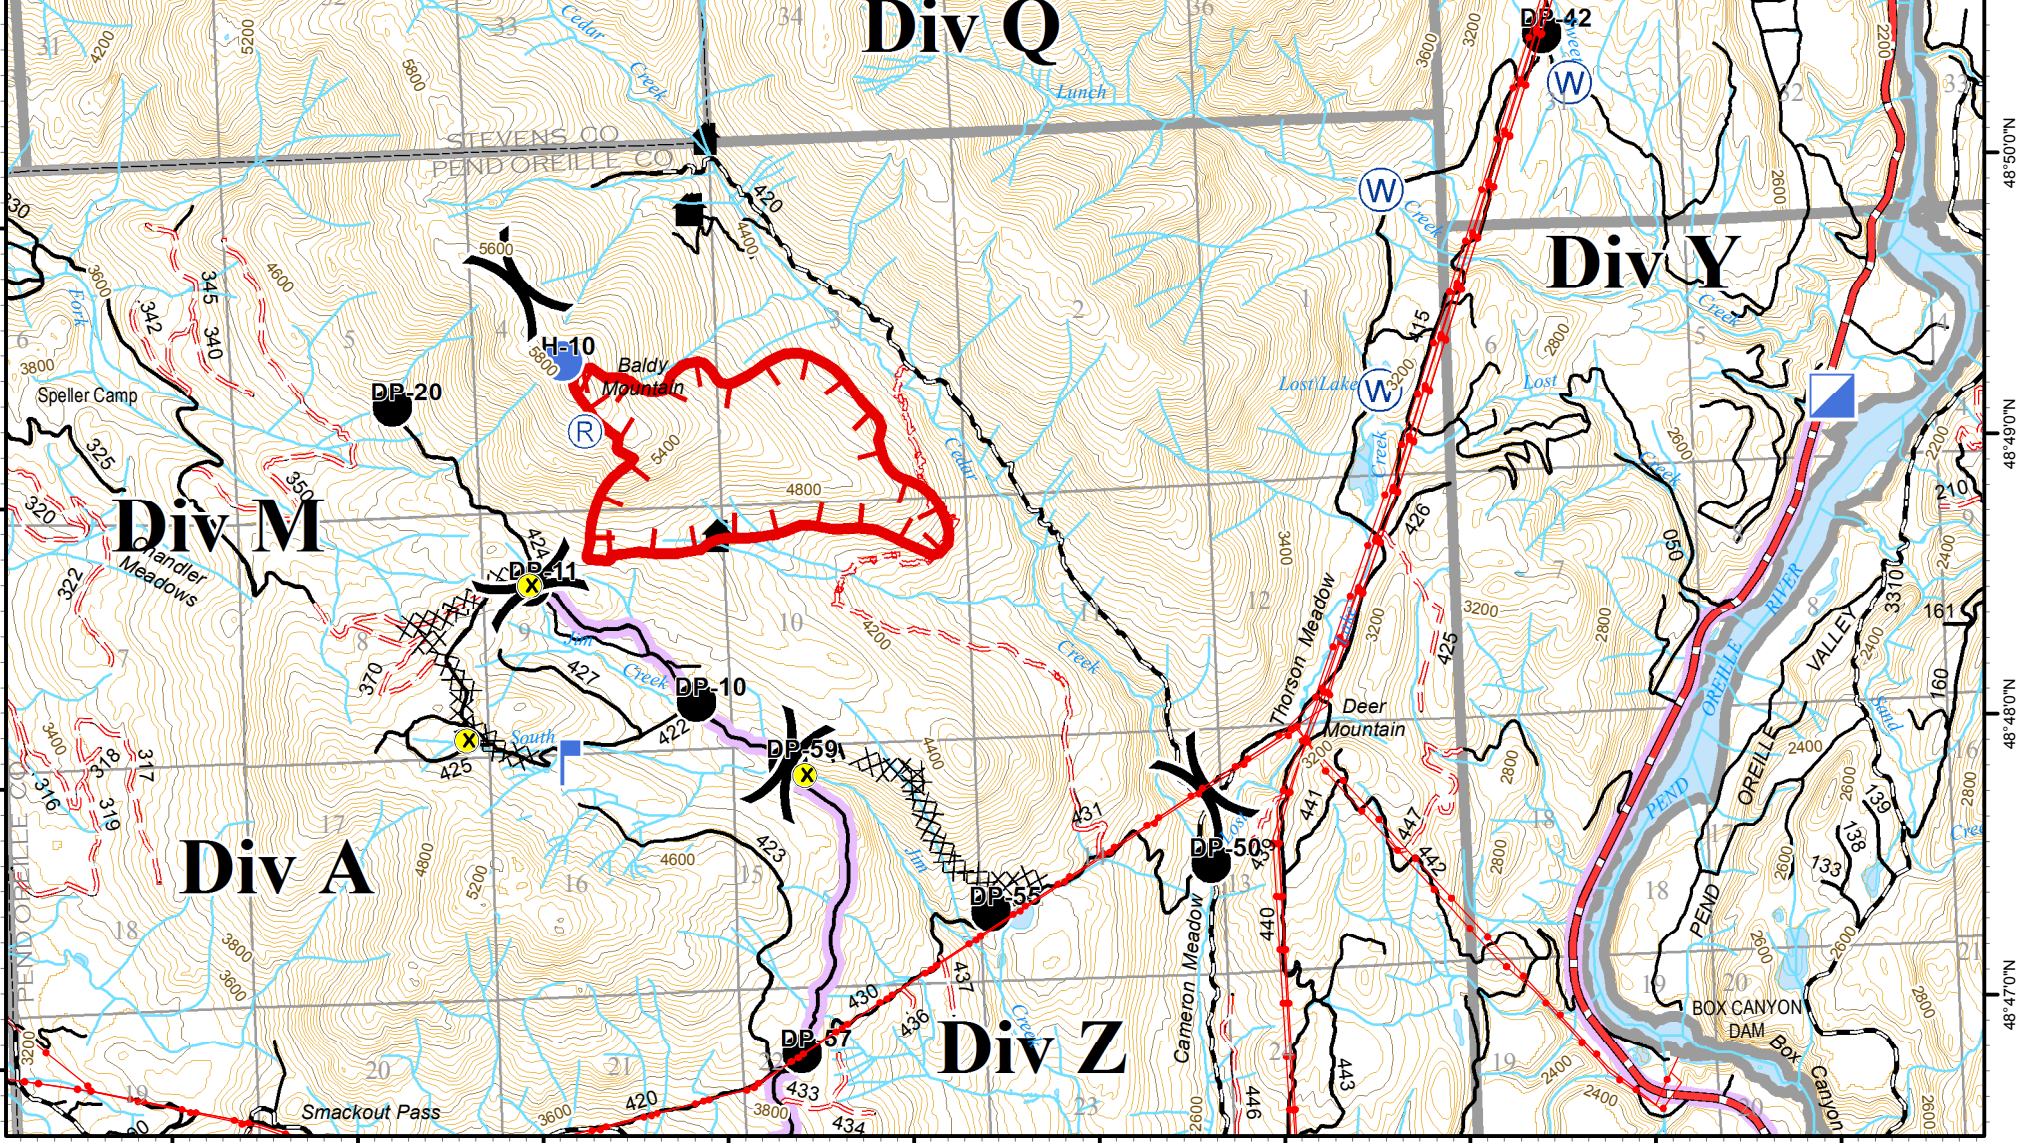

117°33'0"W 117°32'0"W 117°31'0"W 117°30'0"W 117°29'0"W 117°28'0"W 117°27'0"W 117°26'0"W 117°25'0"W 117°24'0"W 117°23'0"W

**Baldy**  
 WA-COF-001003  
 221-JEZ

**IAP Map**  
 August 7th 2015  
 507 acres

Perimeter as of 08/5/2015 @ 1100

CS 8/6/2015 1855

48°51'0"N  
48°50'0"N  
48°49'0"N  
48°48'0"N  
48°47'0"N